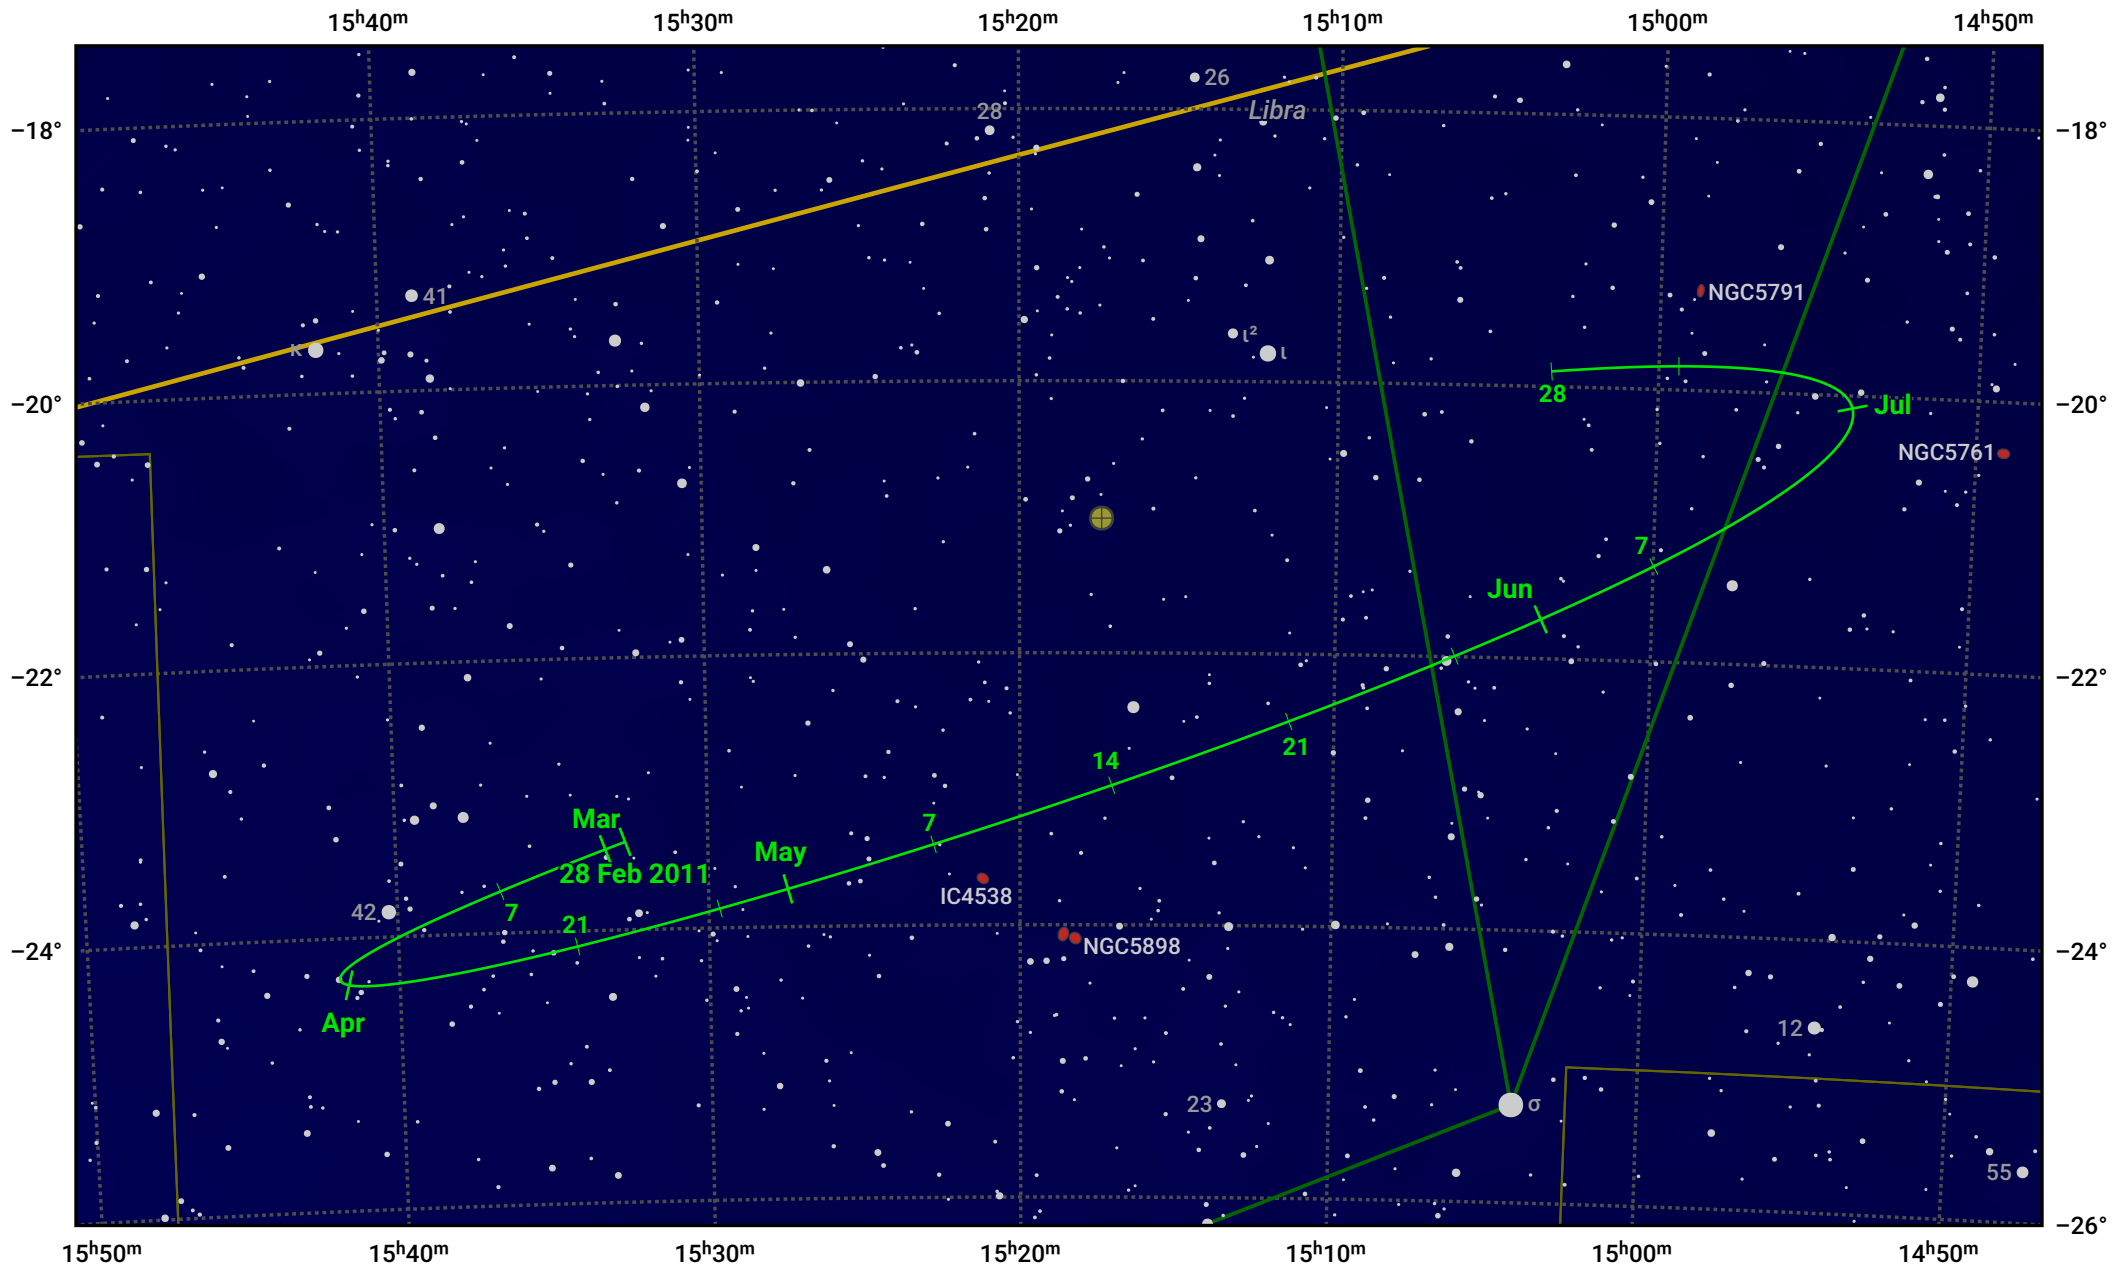

The path of Asteroid 10 Hygiea around opposition on 14 May 2011

© Dominic Ford 2011–2024. Date markers placed at midnight UTC. Downloaded from <https://in-the-sky.org>

Magnitude scale: · 10.0 · 9.0 · 8.0 · 7.0 · 6.0 · 5.0 · 4.0 · 3.0

— Ecliptic Plane

● Galaxy ■ Bright nebula ● Open cluster ⊕ Globular cluster

| Date | Mag |
|-------------|------|
| 2011 Mar 1 | 10.8 |
| 2011 Apr 1 | 10.3 |
| 2011 Apr 23 | 9.8 |
| 2011 May 1 | 9.6 |
| 2011 Jun 1 | 9.7 |
| 2011 Jul 1 | 10.3 |