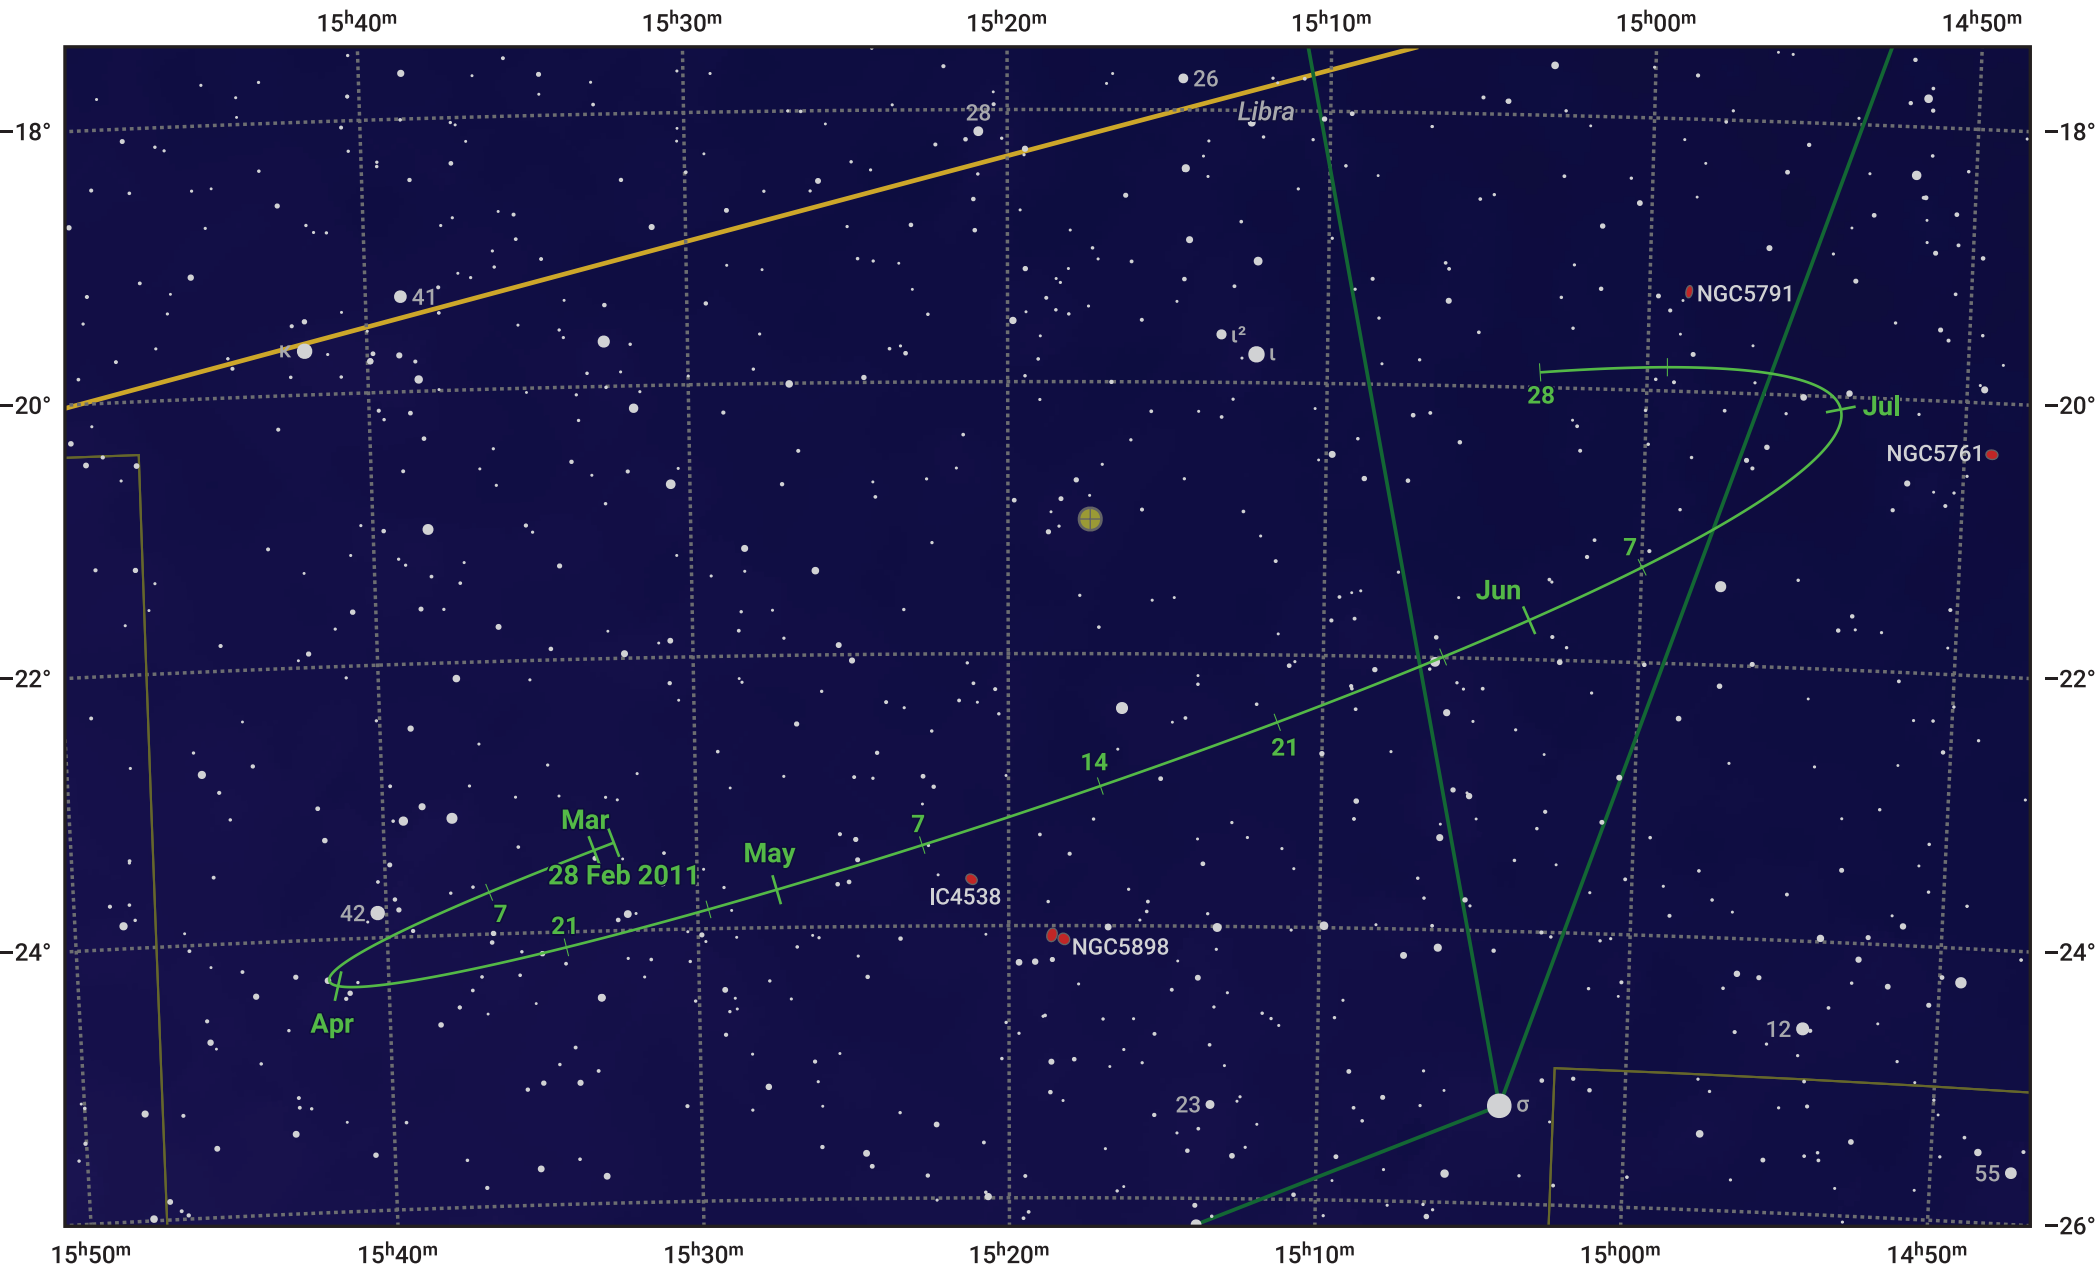

The path of Asteroid 10 Hygiea around opposition on 14 May 2011

© Dominic Ford 2011–2024. Date markers placed at midnight UTC. Downloaded from <https://in-the-sky.org>

Magnitude scale: 10.0 9.0 8.0 7.0 6.0 5.0 4.0 3.0

— Ecliptic Plane

Galaxy

Bright nebula

Open cluster

Globular cluster

Date	Mag
2011 Mar 1	10.8
2011 Apr 1	10.3
2011 Apr 23	9.8
2011 May 1	9.6
2011 Jun 1	9.7
2011 Jul 1	10.3