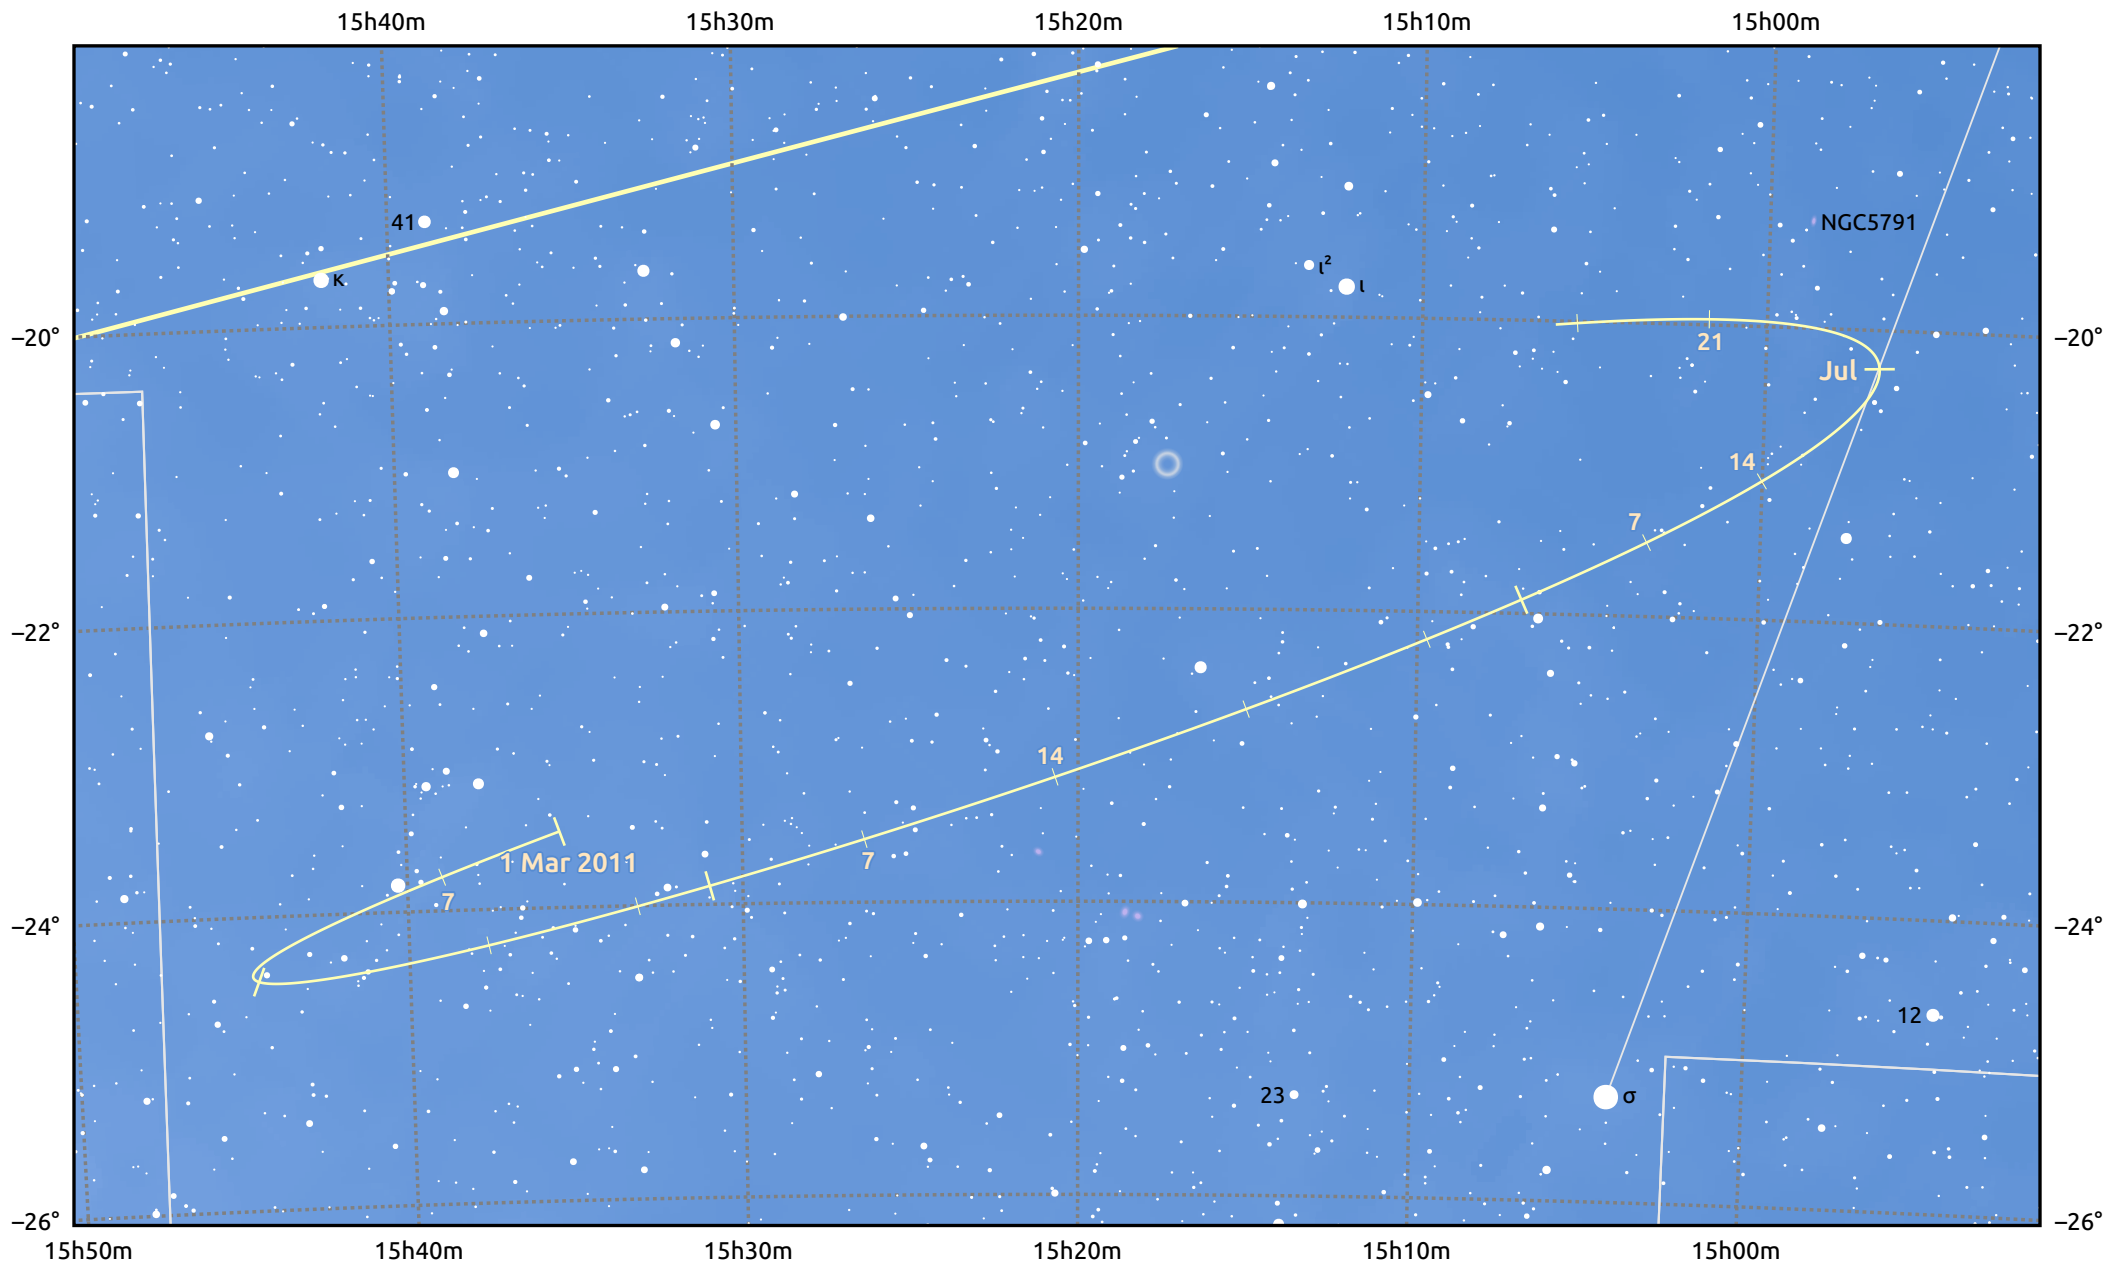

The path of Asteroid 10 Hygiea around opposition on 15 May 2011

© Dominic Ford 2011–2025. Date markers placed at midnight UTC. Downloaded from <https://in-the-sky.org>

Magnitude scale: 11.0 10.0 9.0 8.0 7.0 6.0 5.0 4.0 3.0

— Ecliptic Plane

Galaxy Bright nebula Open cluster Globular cluster Planetary nebula

Date	Mag
2011 Mar 1	10.8
2011 Apr 1	10.3
2011 Apr 24	9.8
2011 May 1	9.7
2011 Jun 1	9.7
2011 Jul 1	10.3