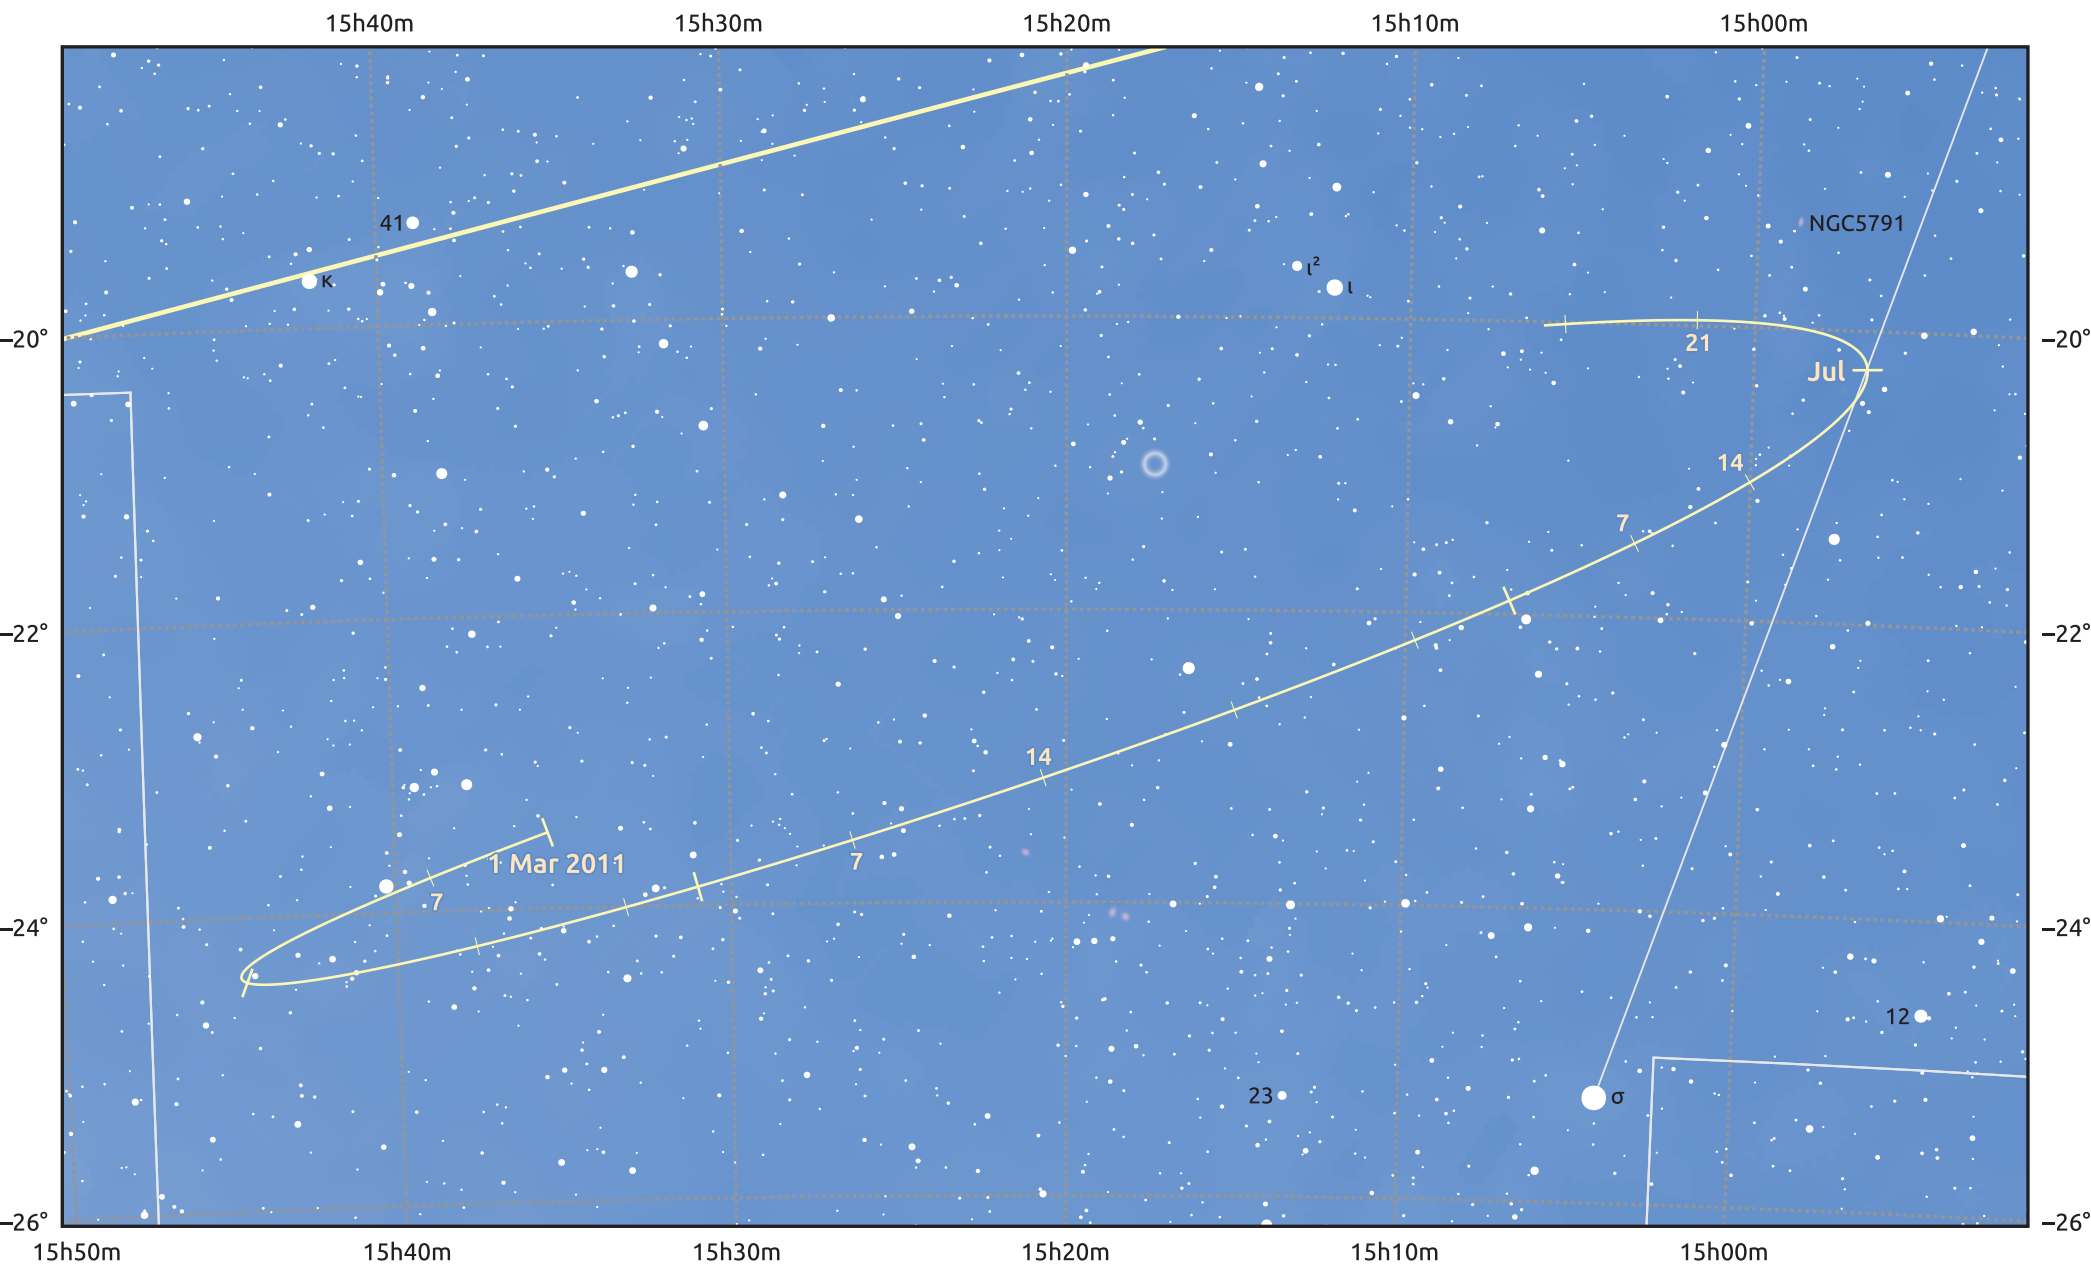

# The path of Asteroid 10 Hygiea around opposition on 15 May 2011

© Dominic Ford 2011–2025. Date markers placed at midnight UTC. Downloaded from <https://in-the-sky.org>

Magnitude scale:    11.0    10.0    9.0    8.0    7.0    6.0    5.0    4.0    3.0

— Ecliptic Plane

Galaxy    Bright nebula    Open cluster    Globular cluster    Planetary nebula

Date	Mag
2011 Mar 1	10.8
2011 Apr 1	10.3
2011 Apr 24	9.8
2011 May 1	9.7
2011 Jun 1	9.7
2011 Jul 1	10.3