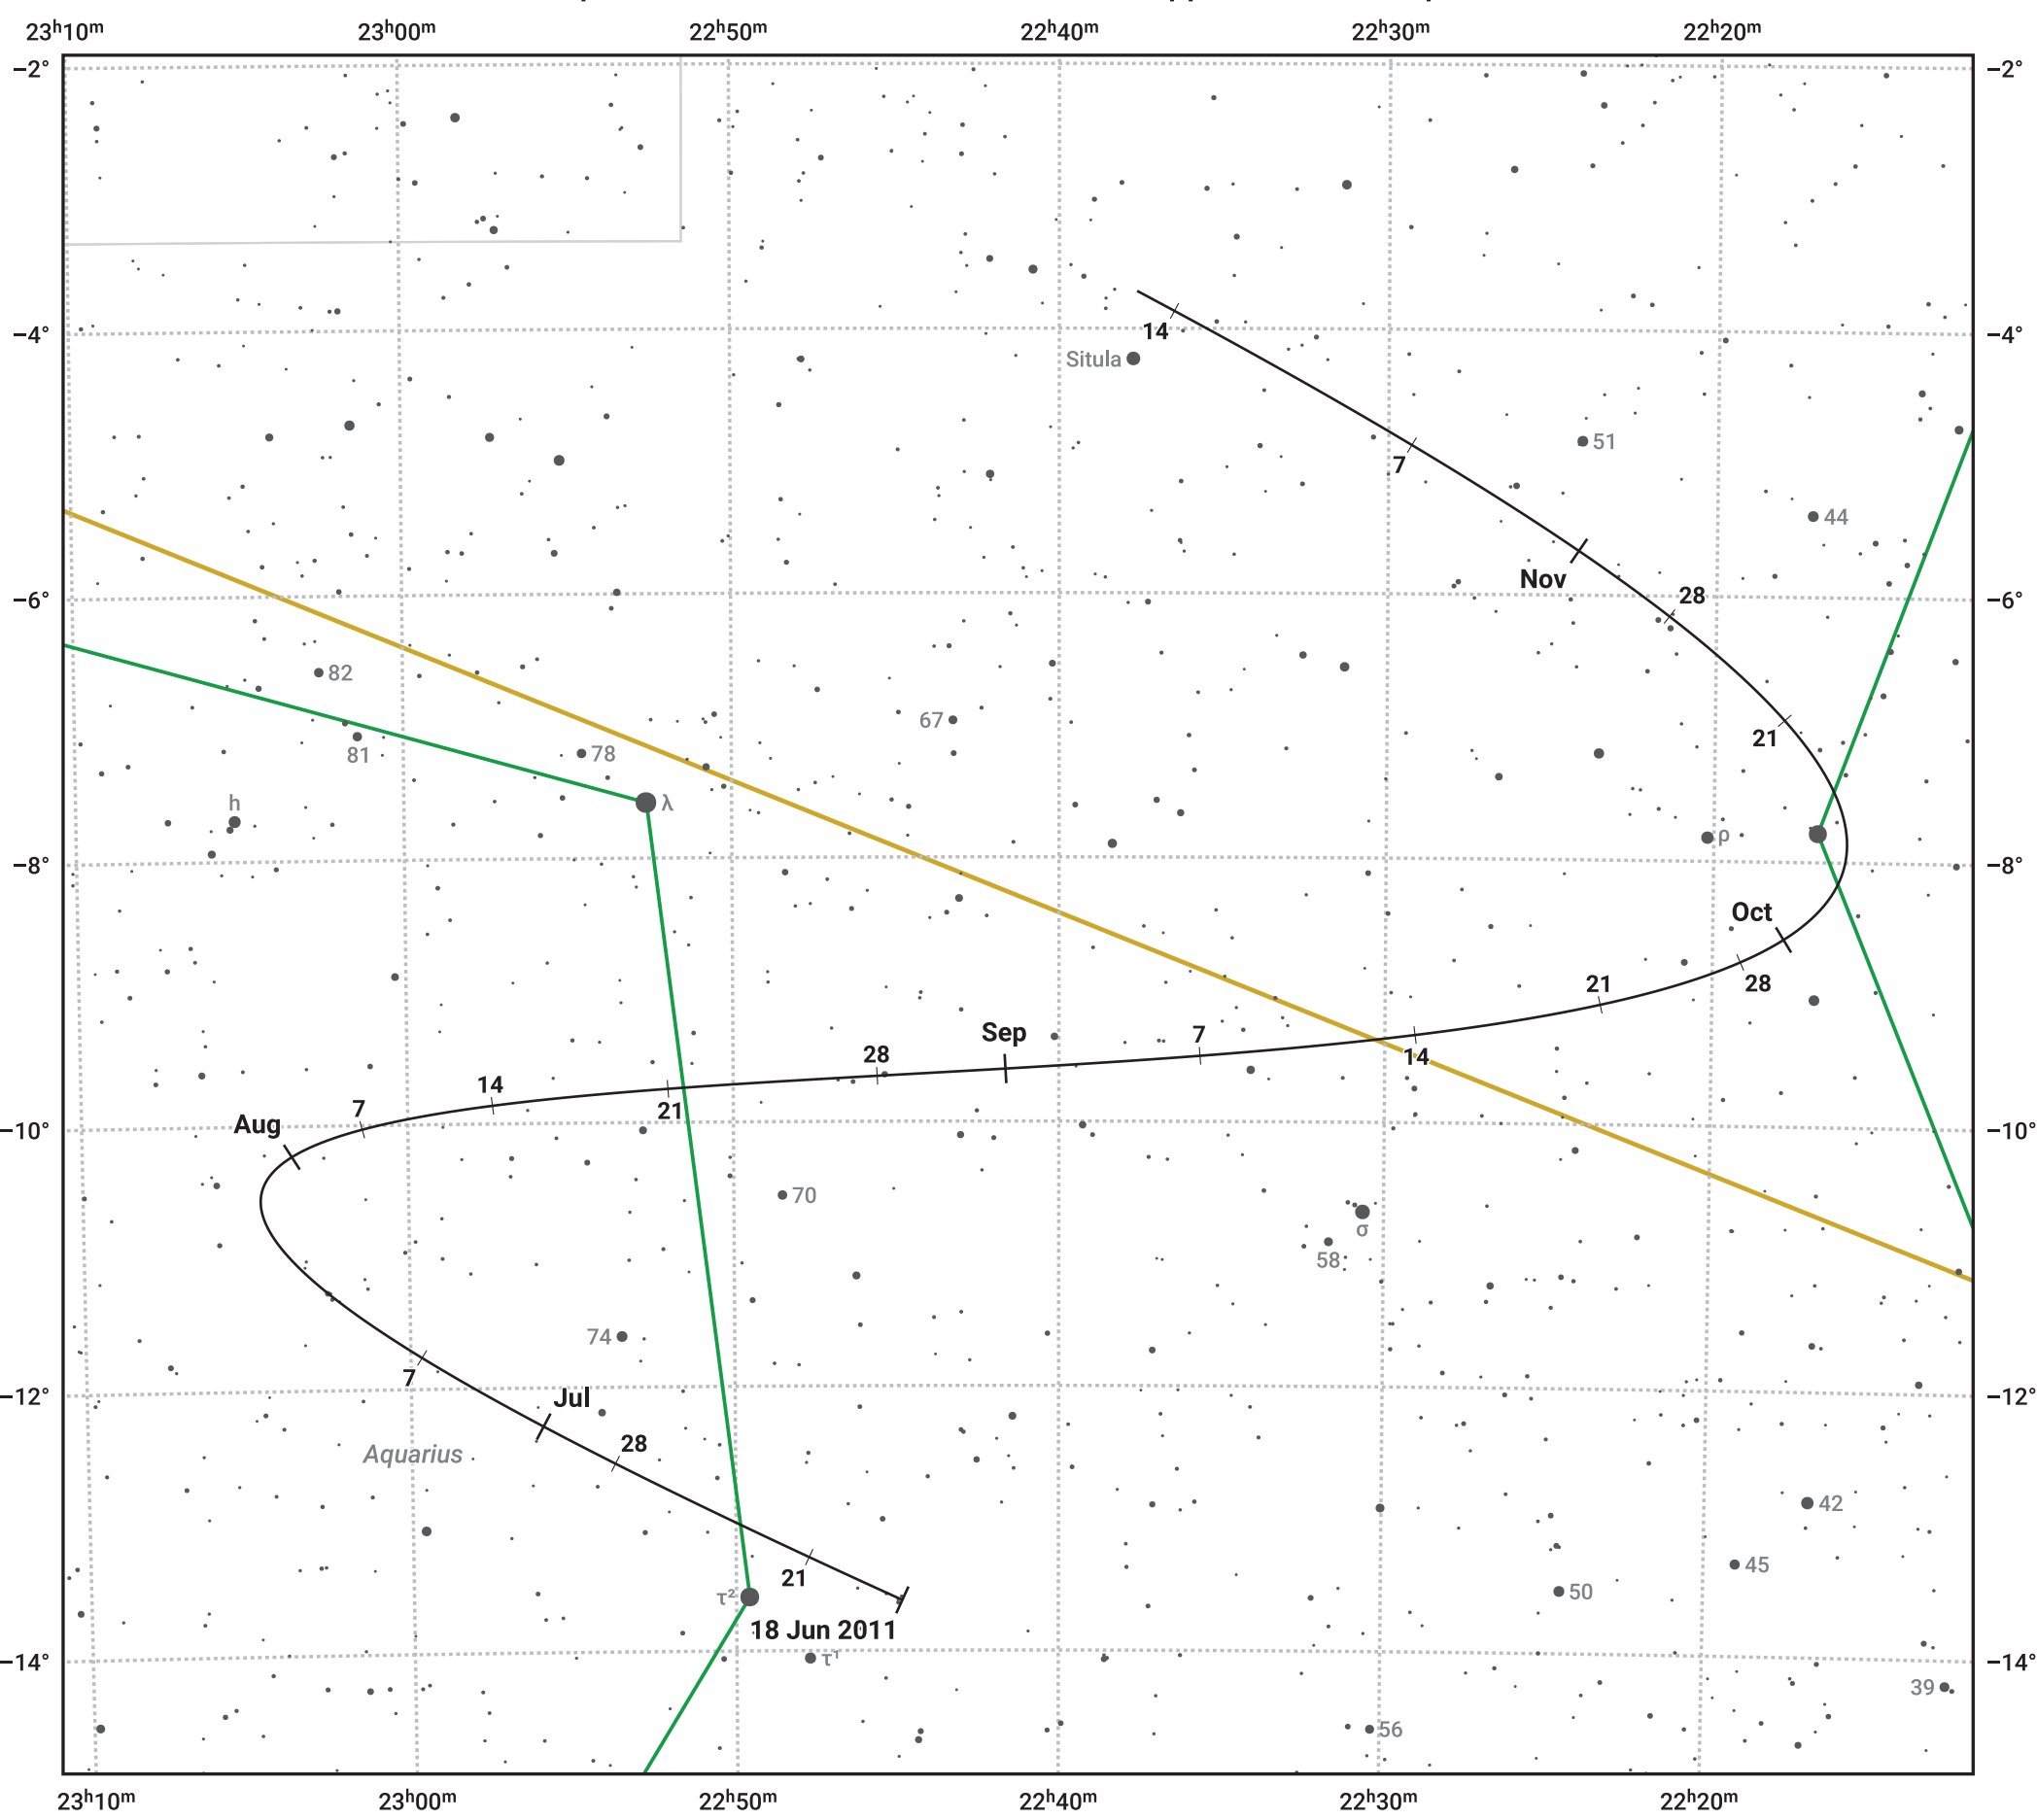

# The path of Asteroid 192 Nausikaa around opposition on 1 Sep 2011

© Dominic Ford 2011–2024. Date markers placed at midnight UTC. Downloaded from <https://in-the-sky.org>

Magnitude scale: 10.0 9.0 8.0 7.0 6.0 5.0 4.0 3.0

— Ecliptic Plane

- Galaxy
- Bright nebula
- Open cluster
- ⊕ Globular cluster

Date	Mag	Phase
2011 Jul 1	10.5	95%
2011 Jul 25	9.8	97%
2011 Aug 1	9.6	98%
2011 Aug 23	8.8	100%
2011 Sep 1	8.4	100%
2011 Oct 1	9.3	98%
2011 Oct 22	9.8	95%
2011 Nov 1	10.1	94%