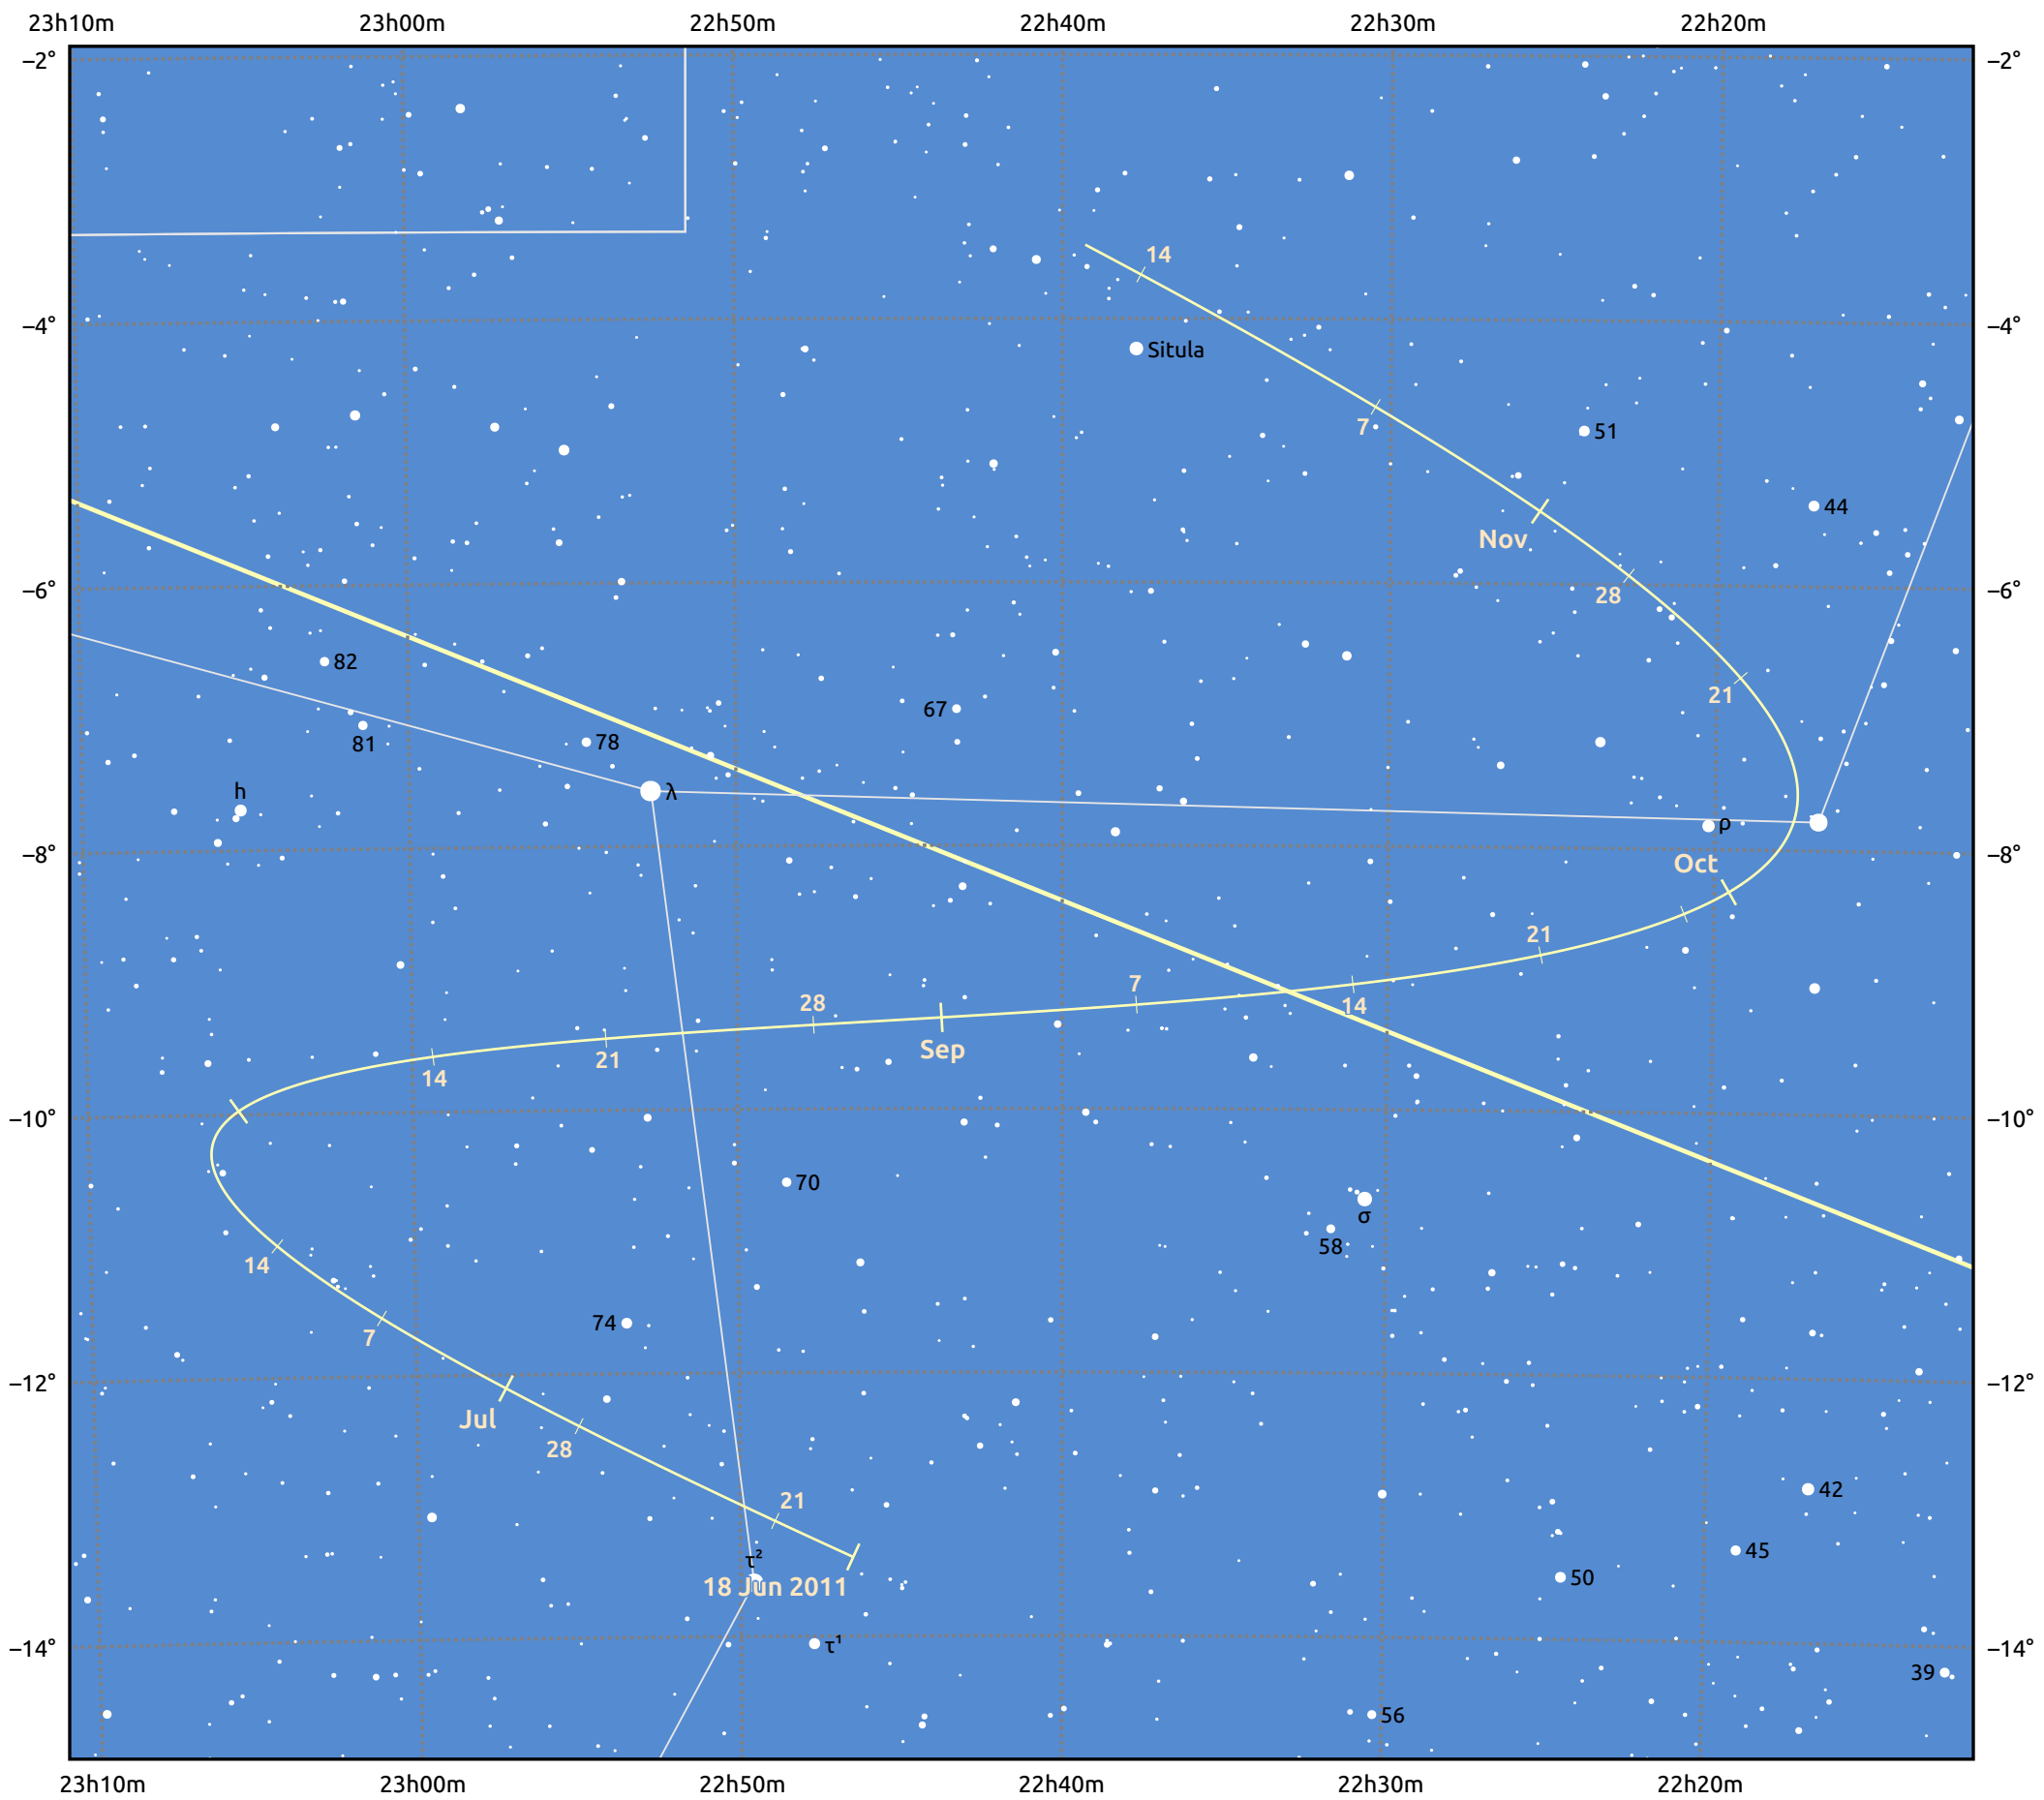

The path of Asteroid 192 Nausikaa around opposition on 1 Sep 2011

© Dominic Ford 2011–2025. Date markers placed at midnight UTC. Downloaded from <https://in-the-sky.org>

Magnitude scale: 10.0 9.0 8.0 7.0 6.0 5.0 4.0 3.0

— Ecliptic Plane

Galaxy Bright nebula Open cluster Globular cluster Planetary nebula

Date	Mag	Phase
2011 Jul 1	10.5	95%
2011 Jul 25	9.8	97%
2011 Aug 1	9.6	98%
2011 Aug 23	8.8	100%
2011 Sep 1	8.4	100%
2011 Oct 1	9.3	98%
2011 Oct 23	9.8	95%
2011 Nov 1	10.0	94%