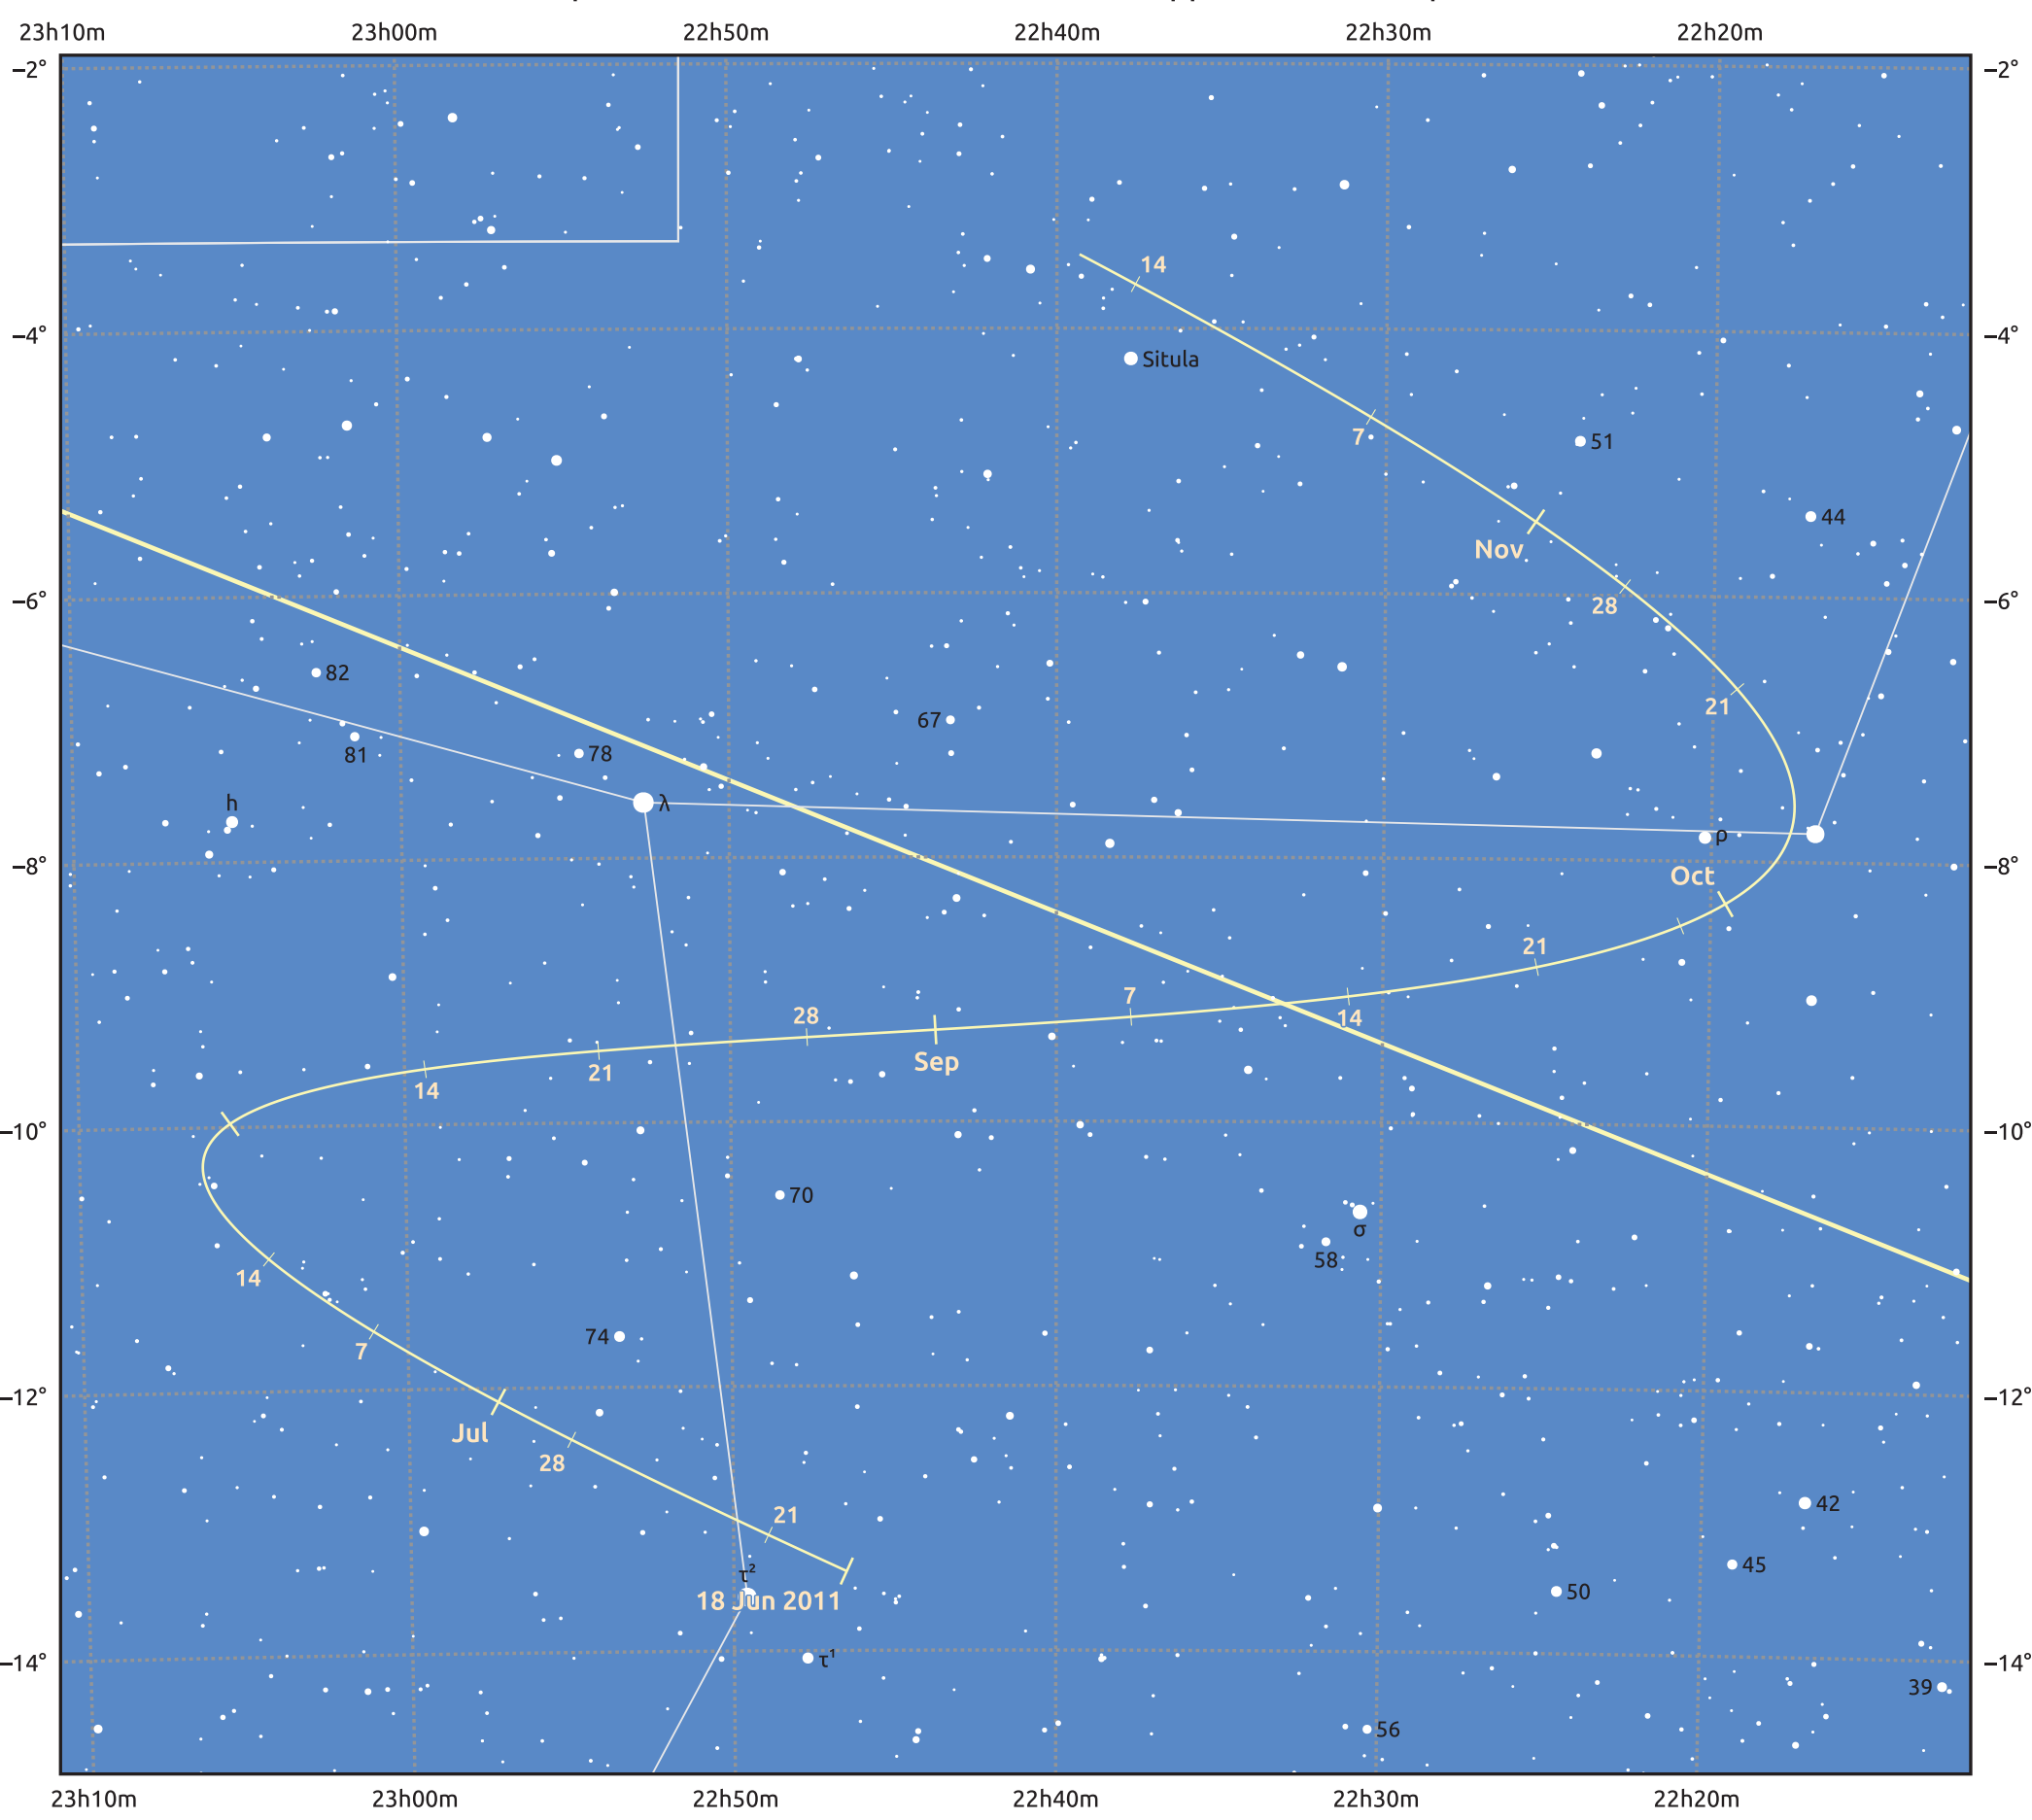

The path of Asteroid 192 Nausikaa around opposition on 1 Sep 2011

© Dominic Ford 2011–2025. Date markers placed at midnight UTC. Downloaded from <https://in-the-sky.org>

Magnitude scale: 10.0 9.0 8.0 7.0 6.0 5.0 4.0 3.0

— Ecliptic Plane

Galaxy Bright nebula Open cluster Globular cluster Planetary nebula

Date	Mag	Phase
2011 Jul 1	10.5	95%
2011 Jul 25	9.8	97%
2011 Aug 1	9.6	98%
2011 Aug 23	8.8	100%
2011 Sep 1	8.4	100%
2011 Oct 1	9.3	98%
2011 Oct 23	9.8	95%
2011 Nov 1	10.0	94%