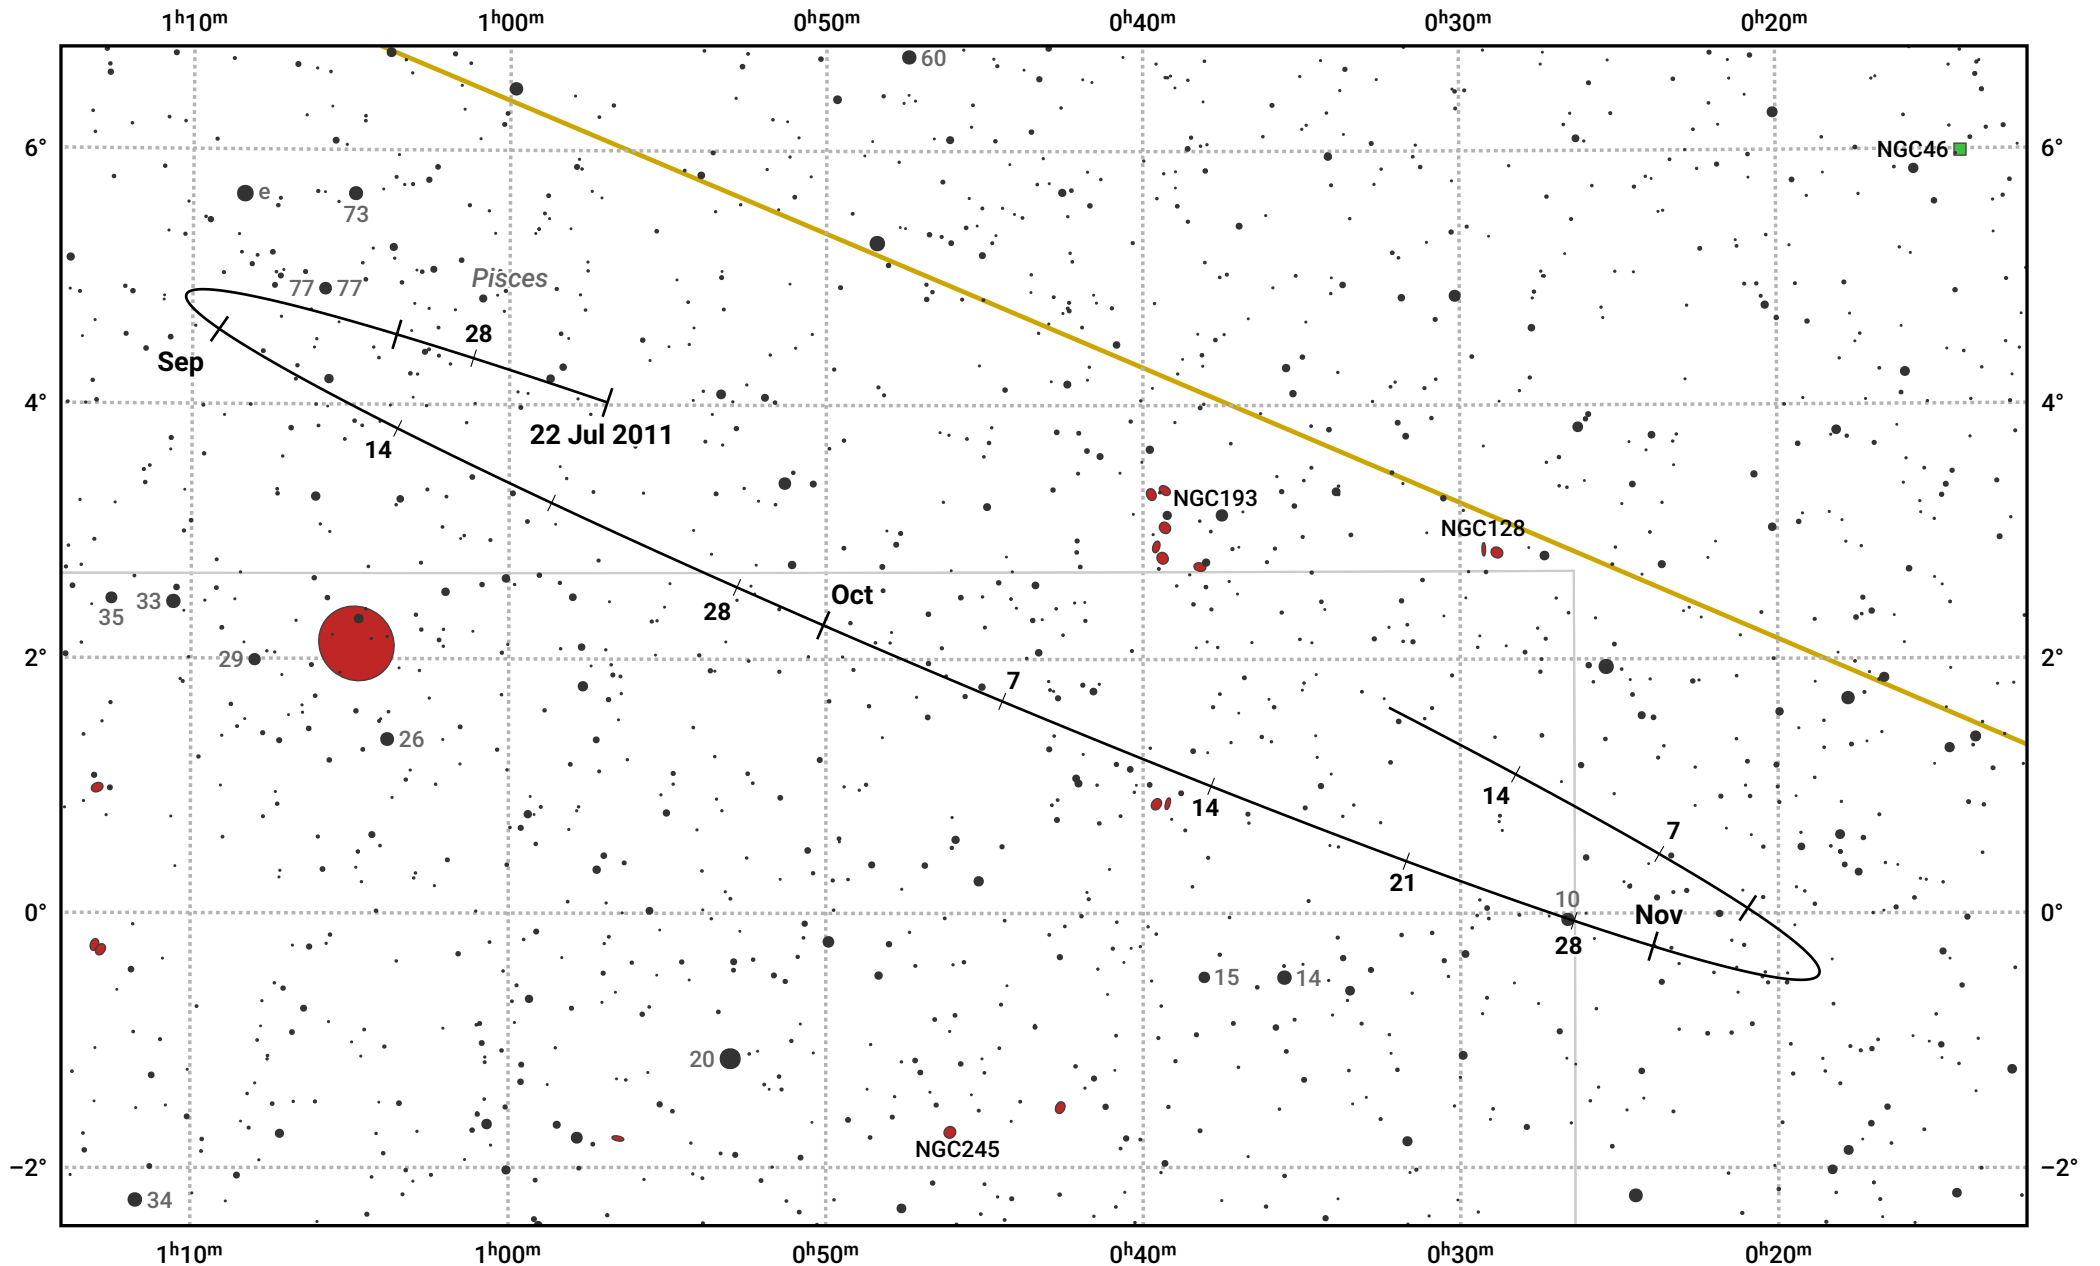

# The path of Asteroid 27 Euterpe around opposition on 5 Oct 2011

© Dominic Ford 2011–2024. Date markers placed at midnight UTC. Downloaded from <https://in-the-sky.org>

Magnitude scale: 11.0 10.0 9.0 8.0 7.0 6.0 5.0 4.0

— Ecliptic Plane

Galaxy Bright nebula Open cluster Globular cluster

Date	Mag	Phase
2011 Aug 1	11.3	96%
2011 Sep 1	10.5	98%
2011 Sep 2	10.5	98%
2011 Oct 1	9.5	100%
2011 Oct 3	9.4	100%
2011 Nov 1	10.1	98%
2011 Nov 19	10.5	97%
2011 Dec 1	10.7	95%