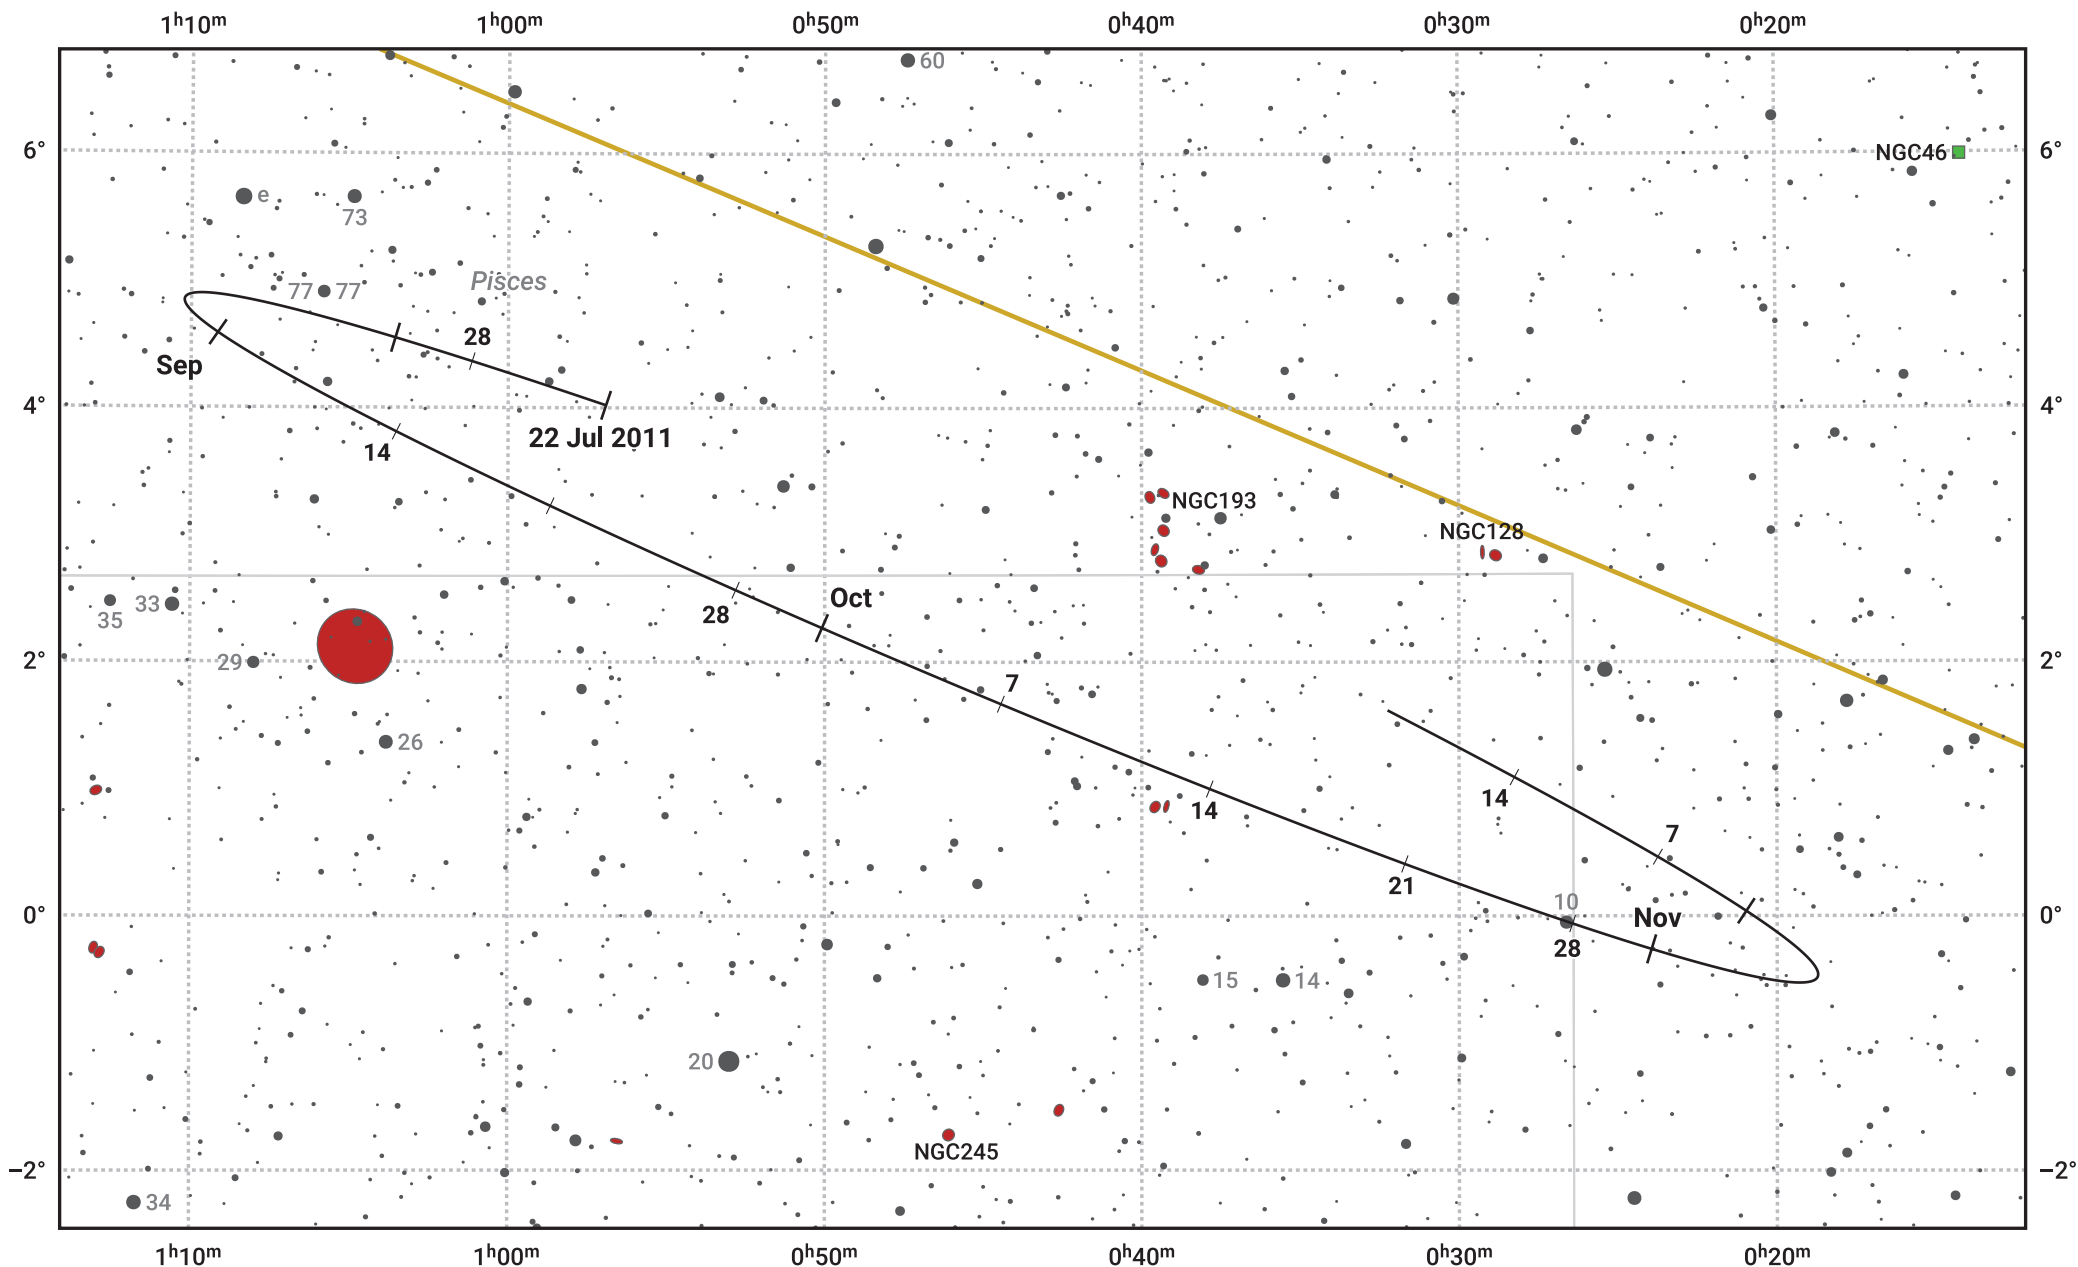

The path of Asteroid 27 Euterpe around opposition on 5 Oct 2011

© Dominic Ford 2011–2024. Date markers placed at midnight UTC. Downloaded from <https://in-the-sky.org>

Magnitude scale: 11.0 10.0 9.0 8.0 7.0 6.0 5.0 4.0

— Ecliptic Plane

- Galaxy
- Bright nebula
- Open cluster
- Globular cluster

Date	Mag	Phase
2011 Aug 1	11.3	96%
2011 Sep 1	10.5	98%
2011 Sep 2	10.5	98%
2011 Oct 1	9.5	100%
2011 Oct 3	9.4	100%
2011 Nov 1	10.1	98%
2011 Nov 19	10.5	97%
2011 Dec 1	10.7	95%