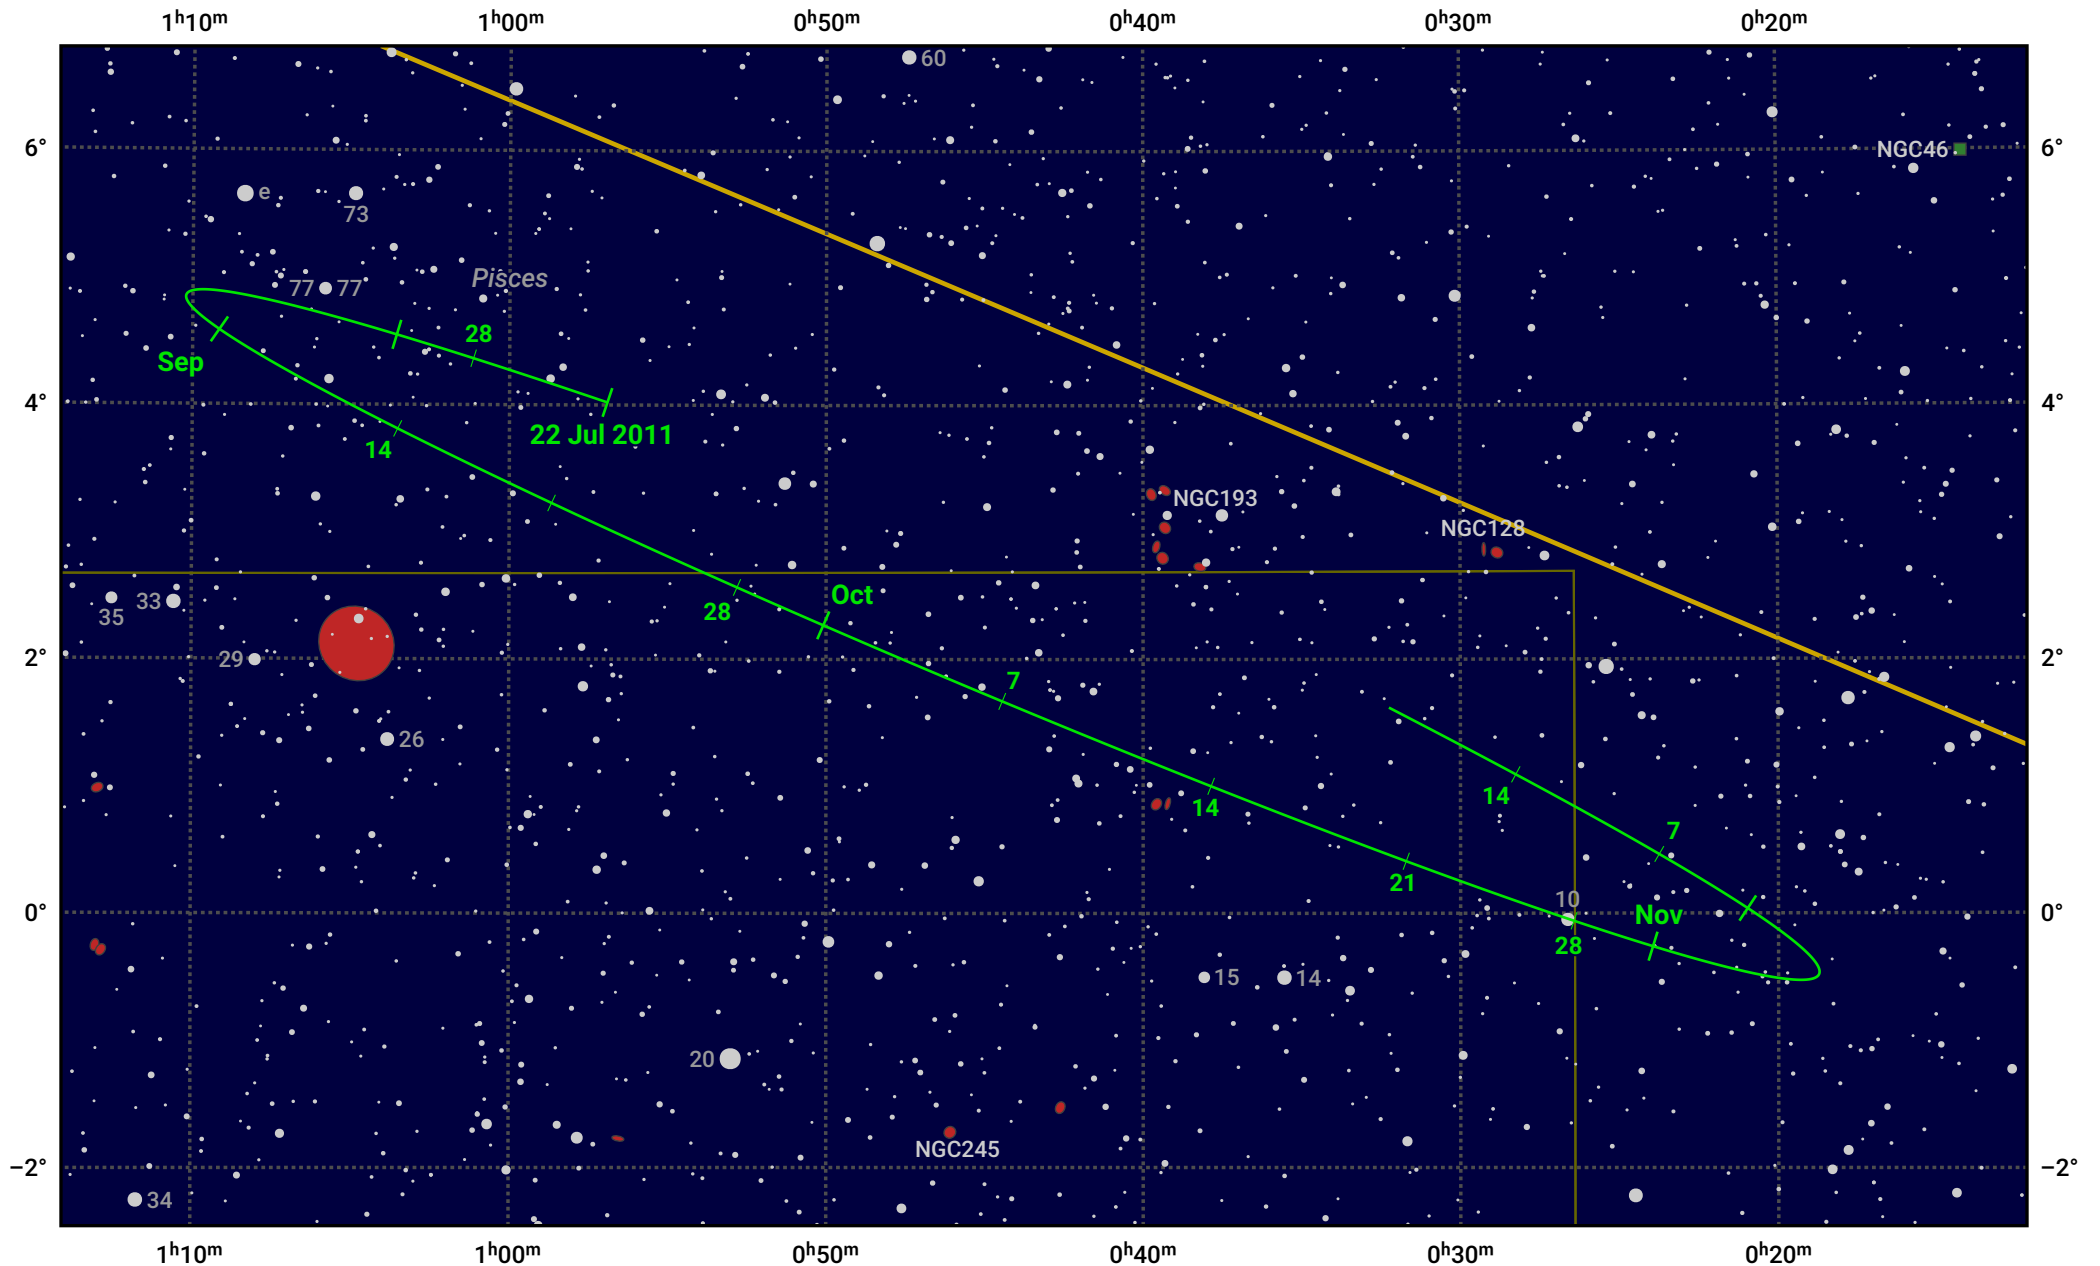

# The path of Asteroid 27 Euterpe around opposition on 5 Oct 2011

© Dominic Ford 2011–2024. Date markers placed at midnight UTC. Downloaded from <https://in-the-sky.org>

Magnitude scale: 11.0 10.0 9.0 8.0 7.0 6.0 5.0 4.0

— Ecliptic Plane

Galaxy    Bright nebula    Open cluster    Globular cluster

Date	Mag	Phase
2011 Aug 1	11.3	96%
2011 Sep 1	10.5	98%
2011 Sep 2	10.5	98%
2011 Oct 1	9.5	100%
2011 Oct 3	9.4	100%
2011 Nov 1	10.1	98%
2011 Nov 19	10.5	97%
2011 Dec 1	10.7	95%