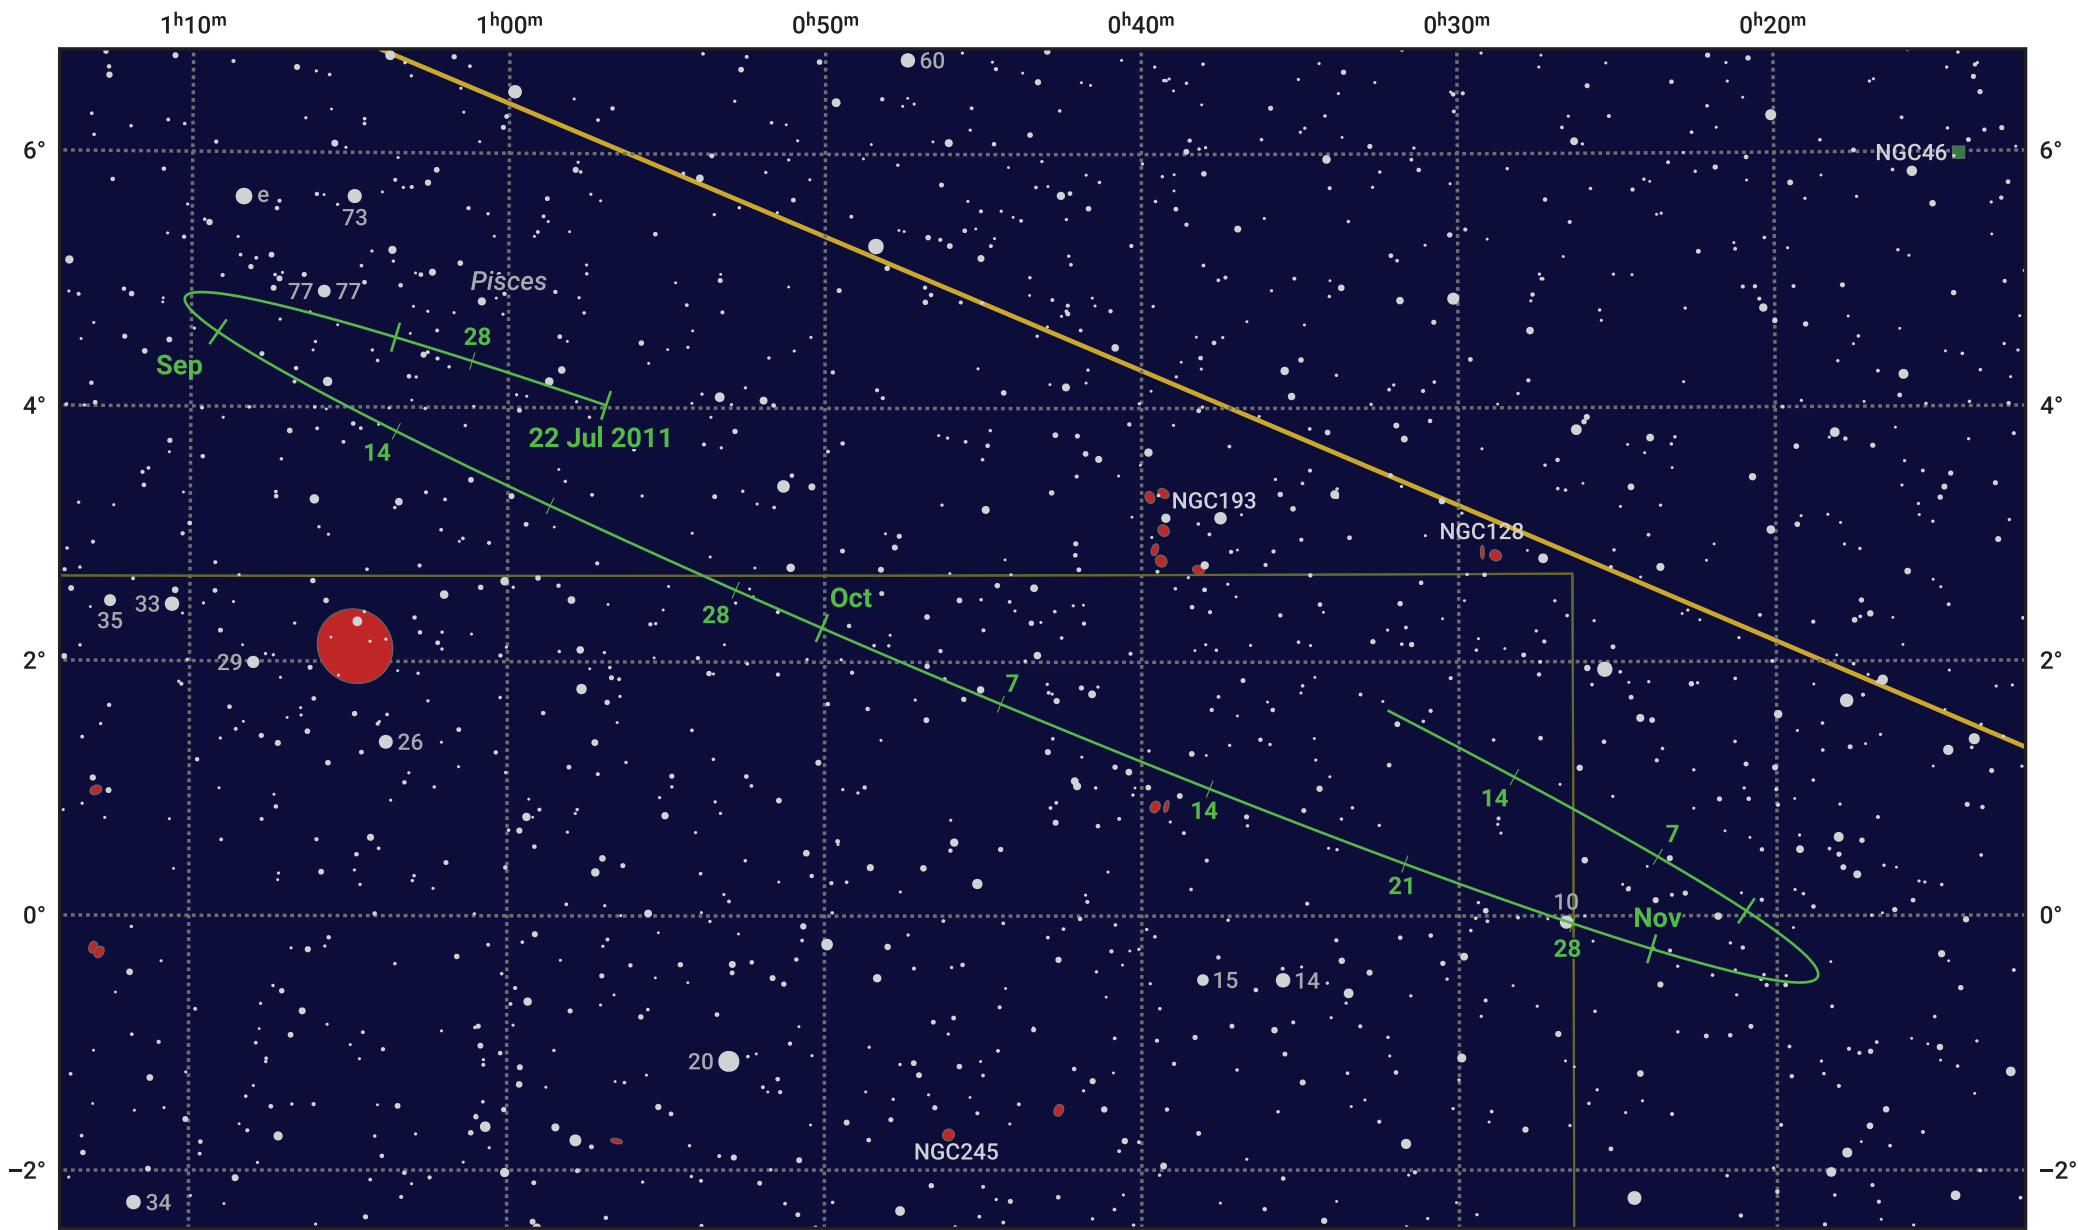

The path of Asteroid 27 Euterpe around opposition on 5 Oct 2011

© Dominic Ford 2011–2024. Date markers placed at midnight UTC. Downloaded from <https://in-the-sky.org>

Magnitude scale: 11.0 10.0 9.0 8.0 7.0 6.0 5.0 4.0

— Ecliptic Plane

Galaxy Bright nebula Open cluster Globular cluster

Date	Mag	Phase
2011 Aug 1	11.3	96%
2011 Sep 1	10.5	98%
2011 Sep 2	10.5	98%
2011 Oct 1	9.5	100%
2011 Oct 3	9.4	100%
2011 Nov 1	10.1	98%
2011 Nov 19	10.5	97%
2011 Dec 1	10.7	95%