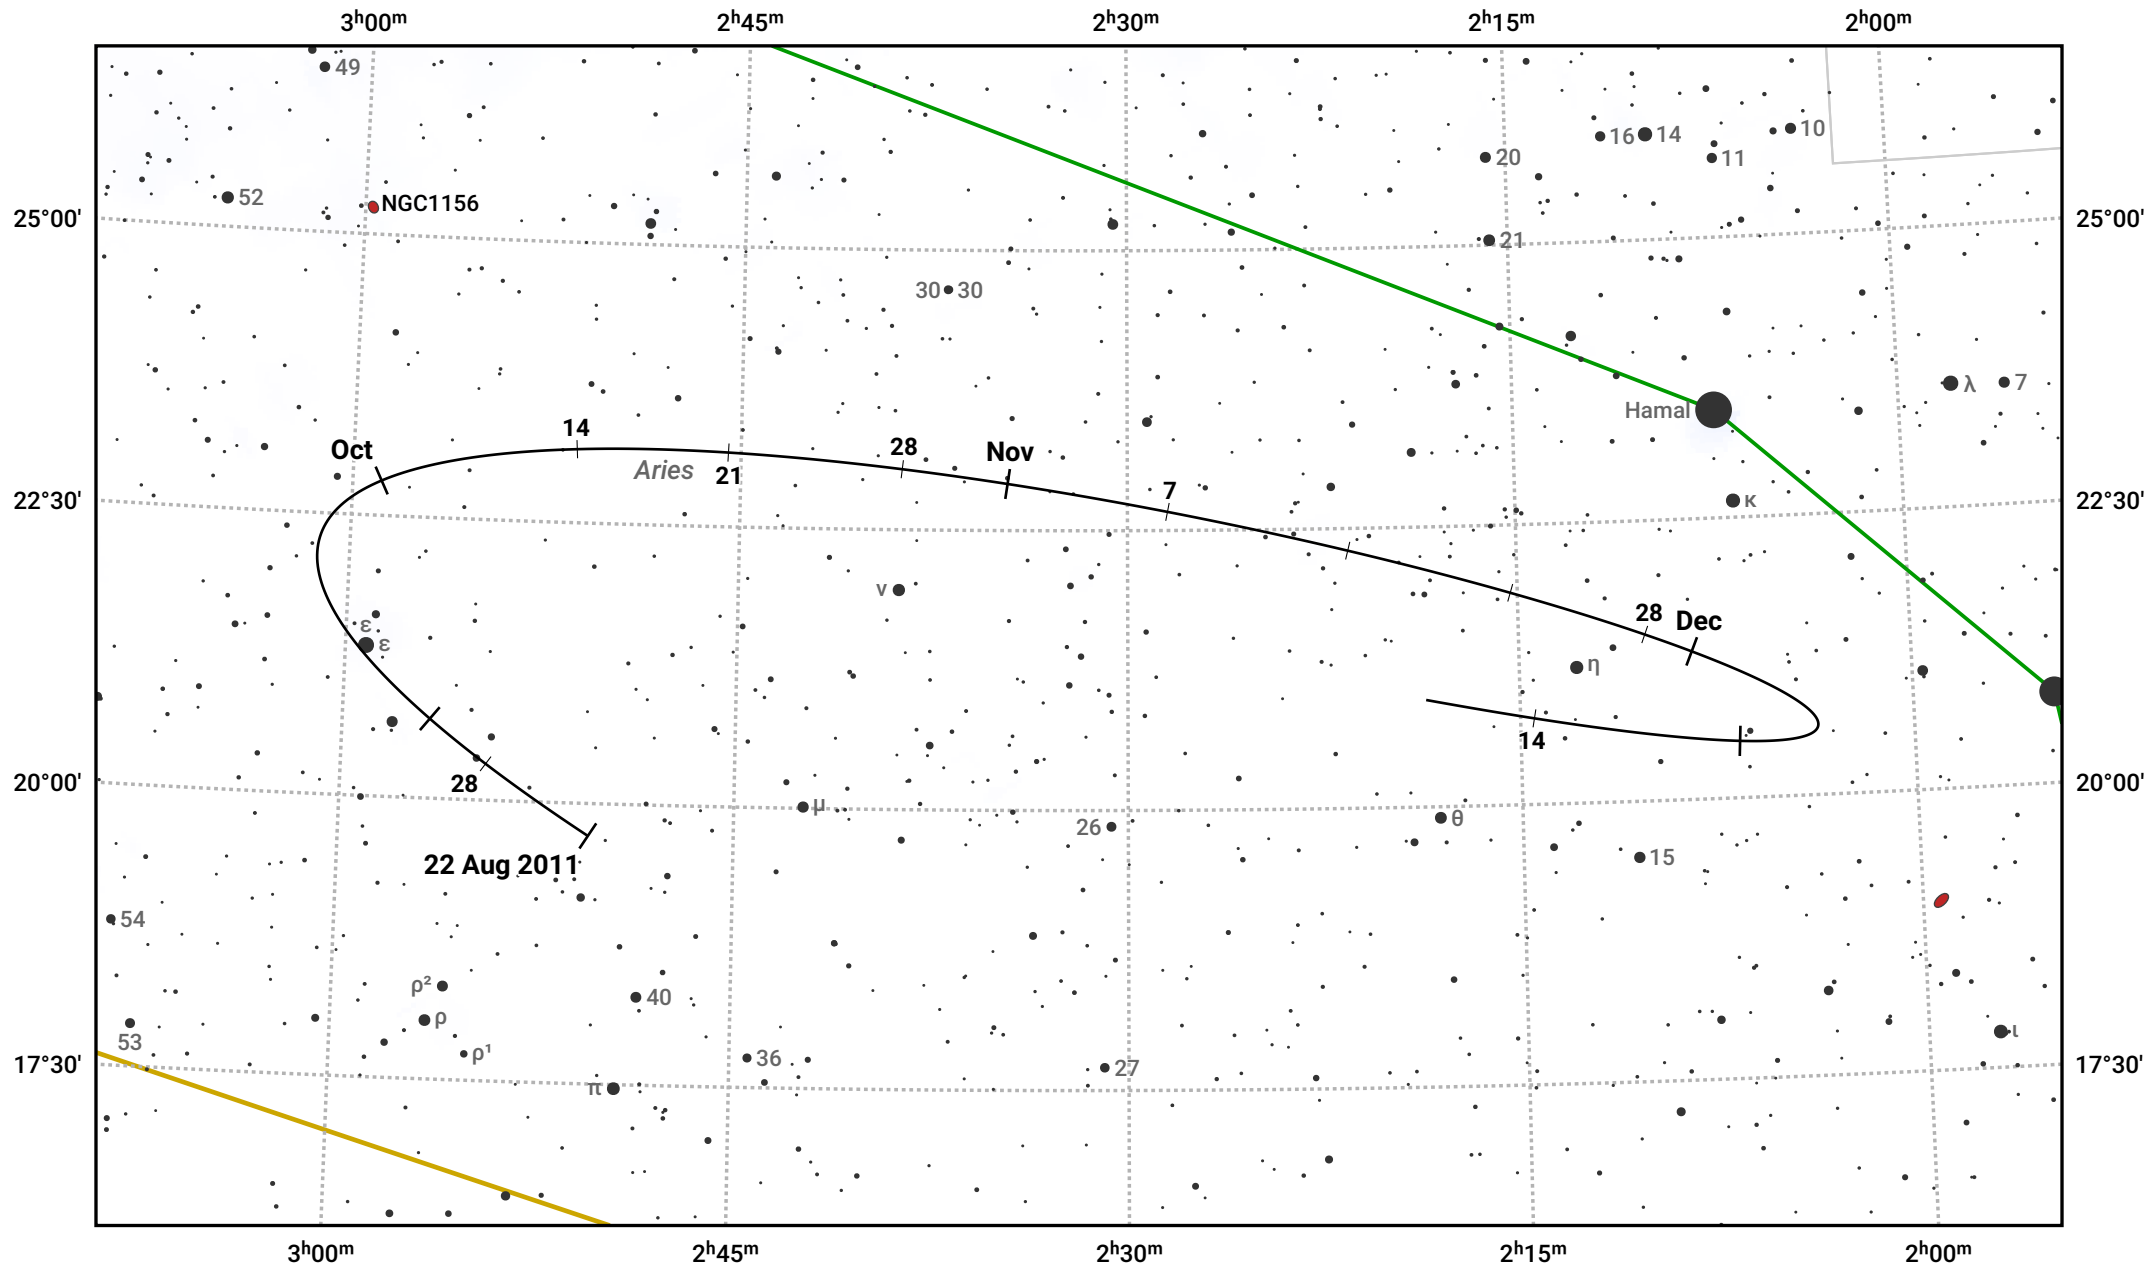

The path of Asteroid 29 Amphitrite around opposition on 5 Nov 2011

© Dominic Ford 2011–2024. Date markers placed at midnight UTC. Downloaded from <https://in-the-sky.org>

Magnitude scale: 10.0 9.0 8.0 7.0 6.0 5.0 4.0 3.0 2.0

— Ecliptic Plane

Galaxy Bright nebula Open cluster Globular cluster

Date	Mag	Phase
2011 Sep 1	10.3	96%
2011 Oct 1	9.7	98%
2011 Oct 10	9.5	99%
2011 Nov 1	8.9	100%
2011 Dec 1	9.5	99%
2012 Jan 1	10.2	96%