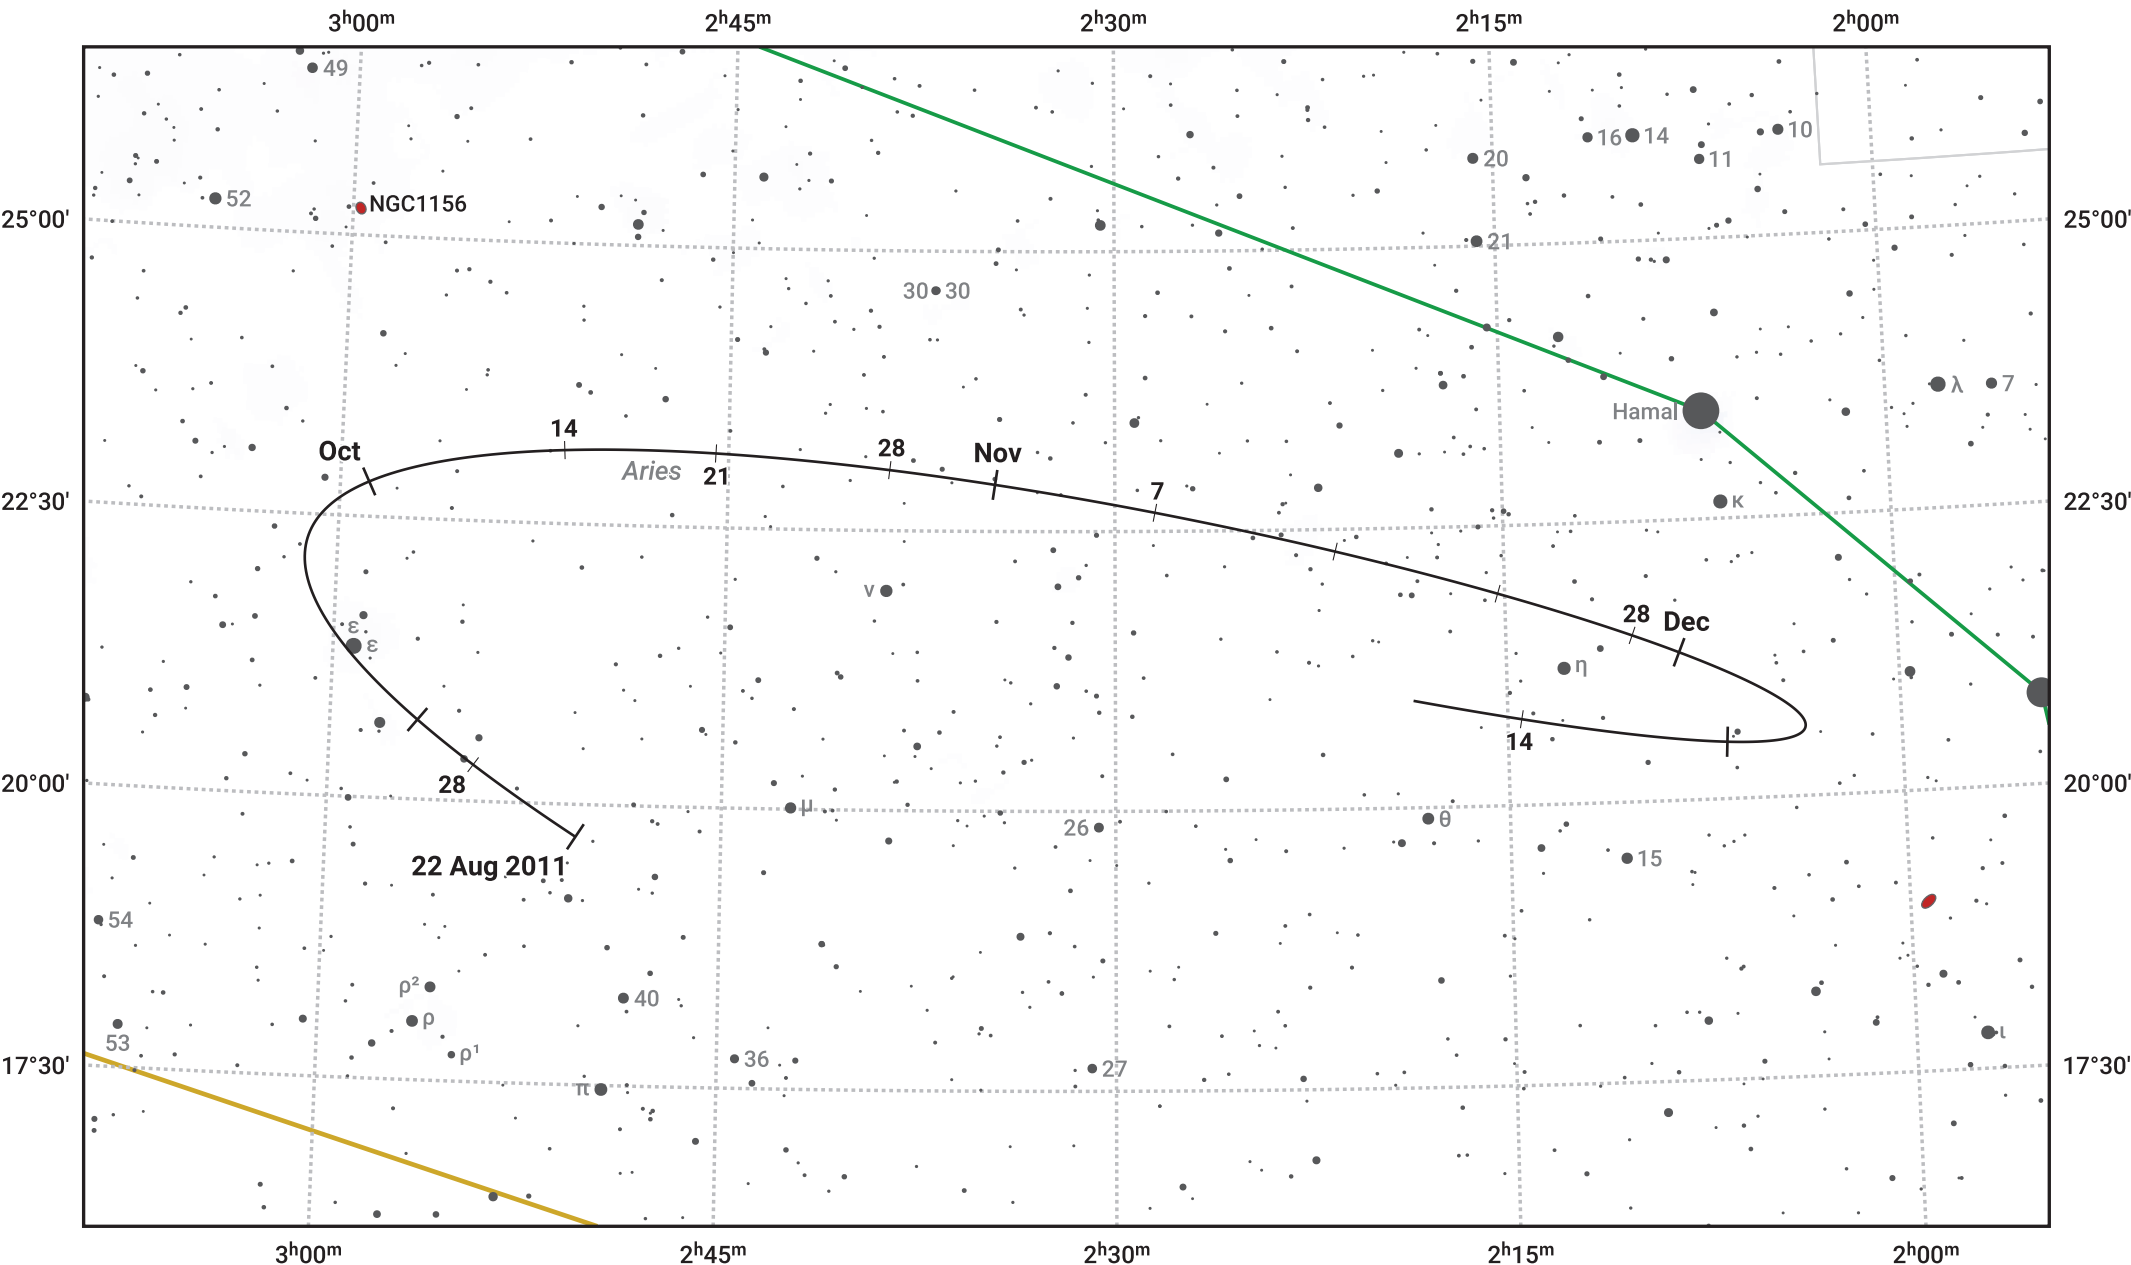

The path of Asteroid 29 Amphitrite around opposition on 5 Nov 2011

© Dominic Ford 2011–2024. Date markers placed at midnight UTC. Downloaded from <https://in-the-sky.org>

Magnitude scale: 10.0 9.0 8.0 7.0 6.0 5.0 4.0 3.0 2.0

— Ecliptic Plane

Galaxy Bright nebula Open cluster Globular cluster

Date	Mag	Phase
2011 Sep 1	10.3	96%
2011 Oct 1	9.7	98%
2011 Oct 10	9.5	99%
2011 Nov 1	8.9	100%
2011 Dec 1	9.5	99%
2012 Jan 1	10.2	96%