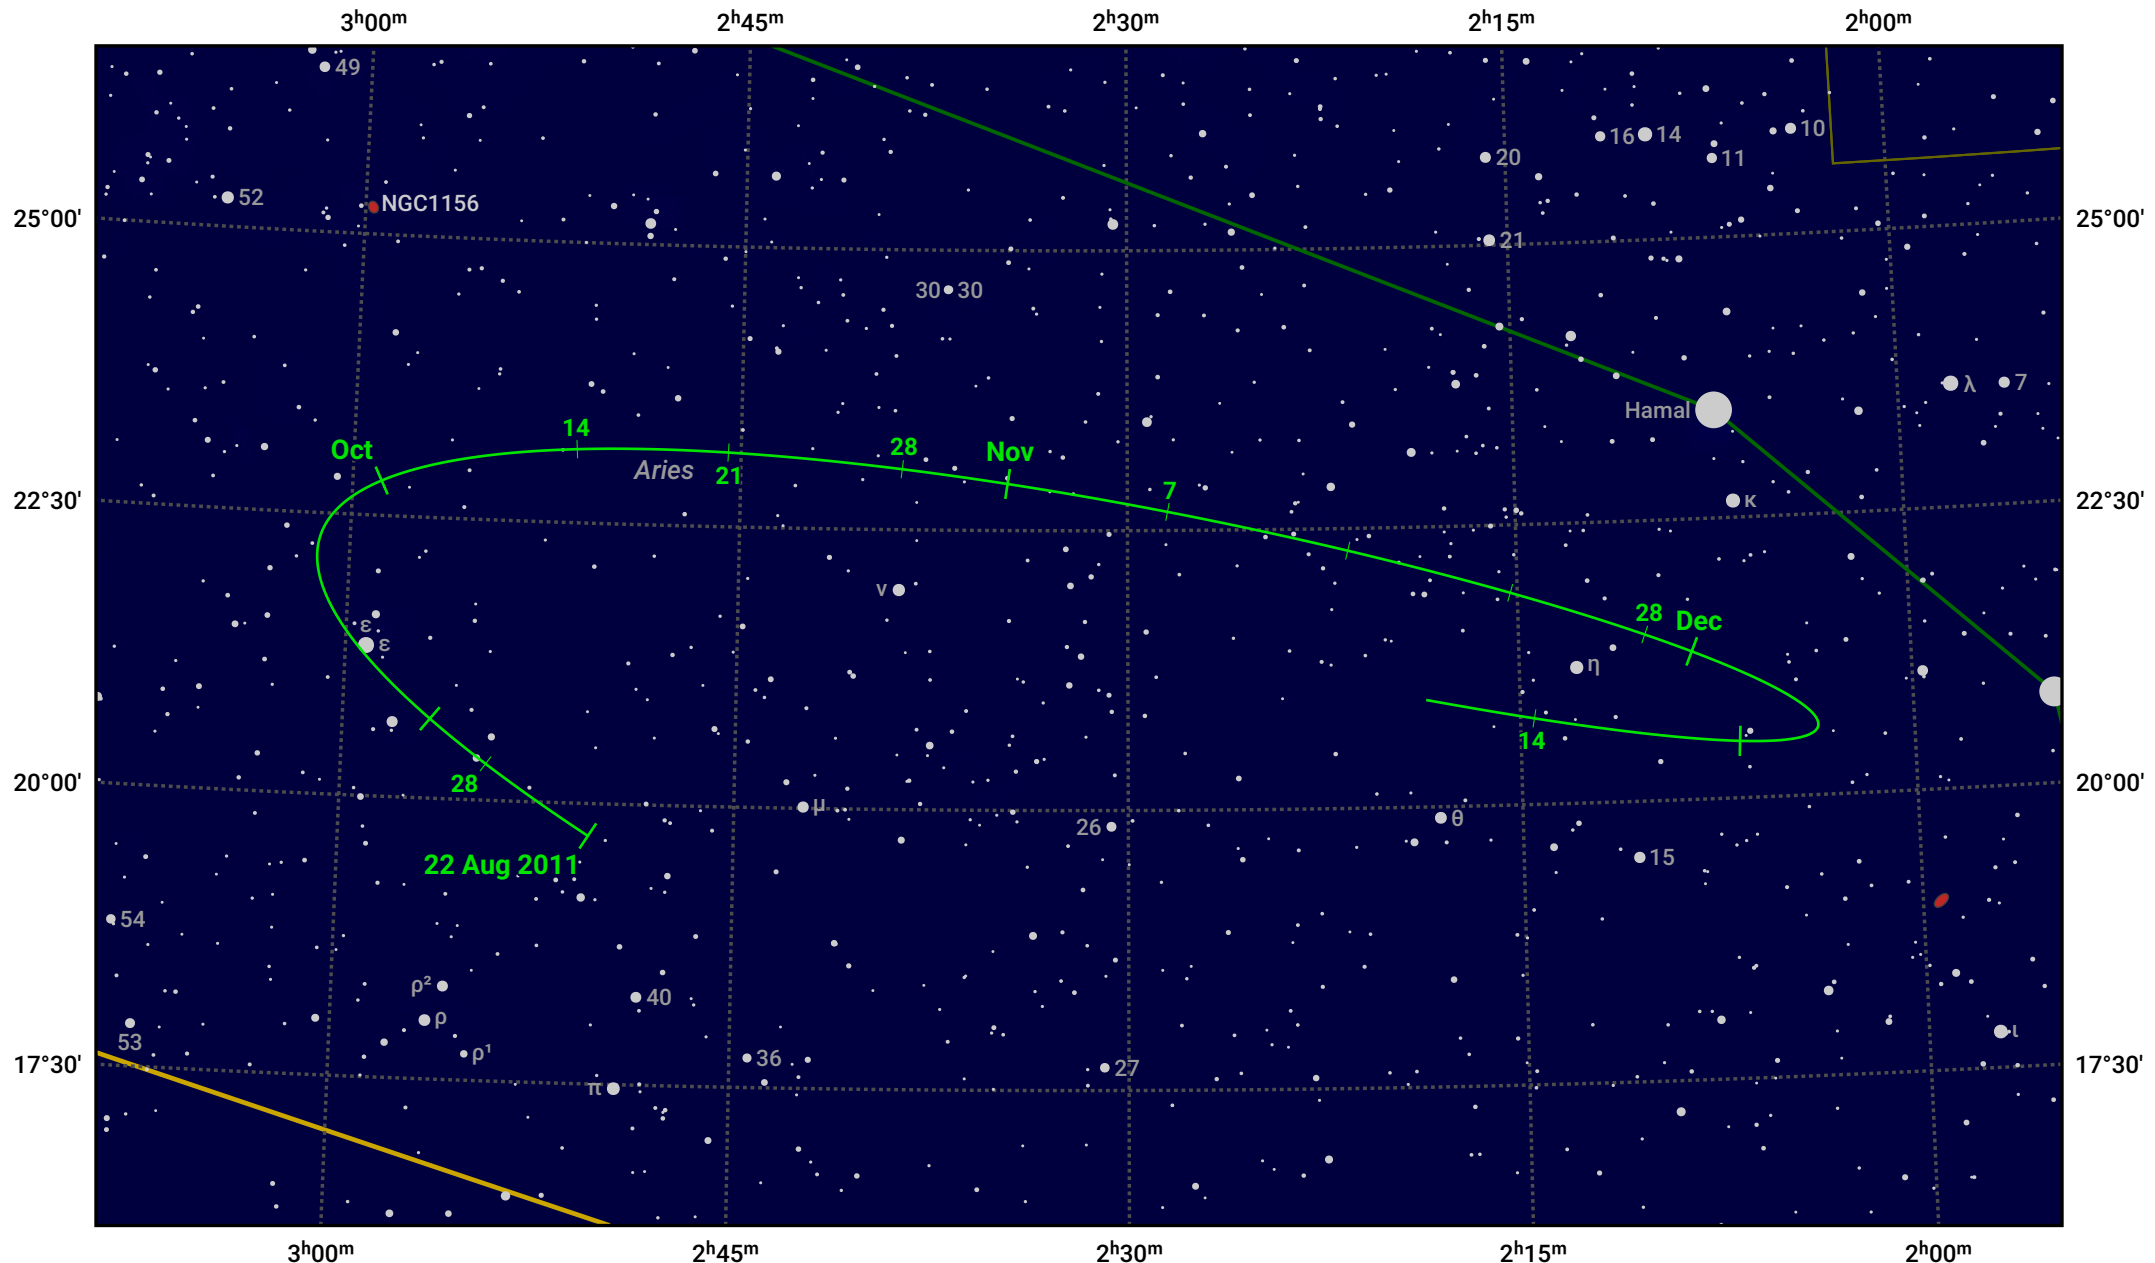

The path of Asteroid 29 Amphitrite around opposition on 5 Nov 2011

© Dominic Ford 2011–2024. Date markers placed at midnight UTC. Downloaded from <https://in-the-sky.org>

Magnitude scale: 10.0 9.0 8.0 7.0 6.0 5.0 4.0 3.0 2.0

— Ecliptic Plane

Galaxy Bright nebula Open cluster Globular cluster

| Date | Mag | Phase |
|-------------|------|-------|
| 2011 Sep 1 | 10.3 | 96% |
| 2011 Oct 1 | 9.7 | 98% |
| 2011 Oct 10 | 9.5 | 99% |
| 2011 Nov 1 | 8.9 | 100% |
| 2011 Dec 1 | 9.5 | 99% |
| 2012 Jan 1 | 10.2 | 96% |