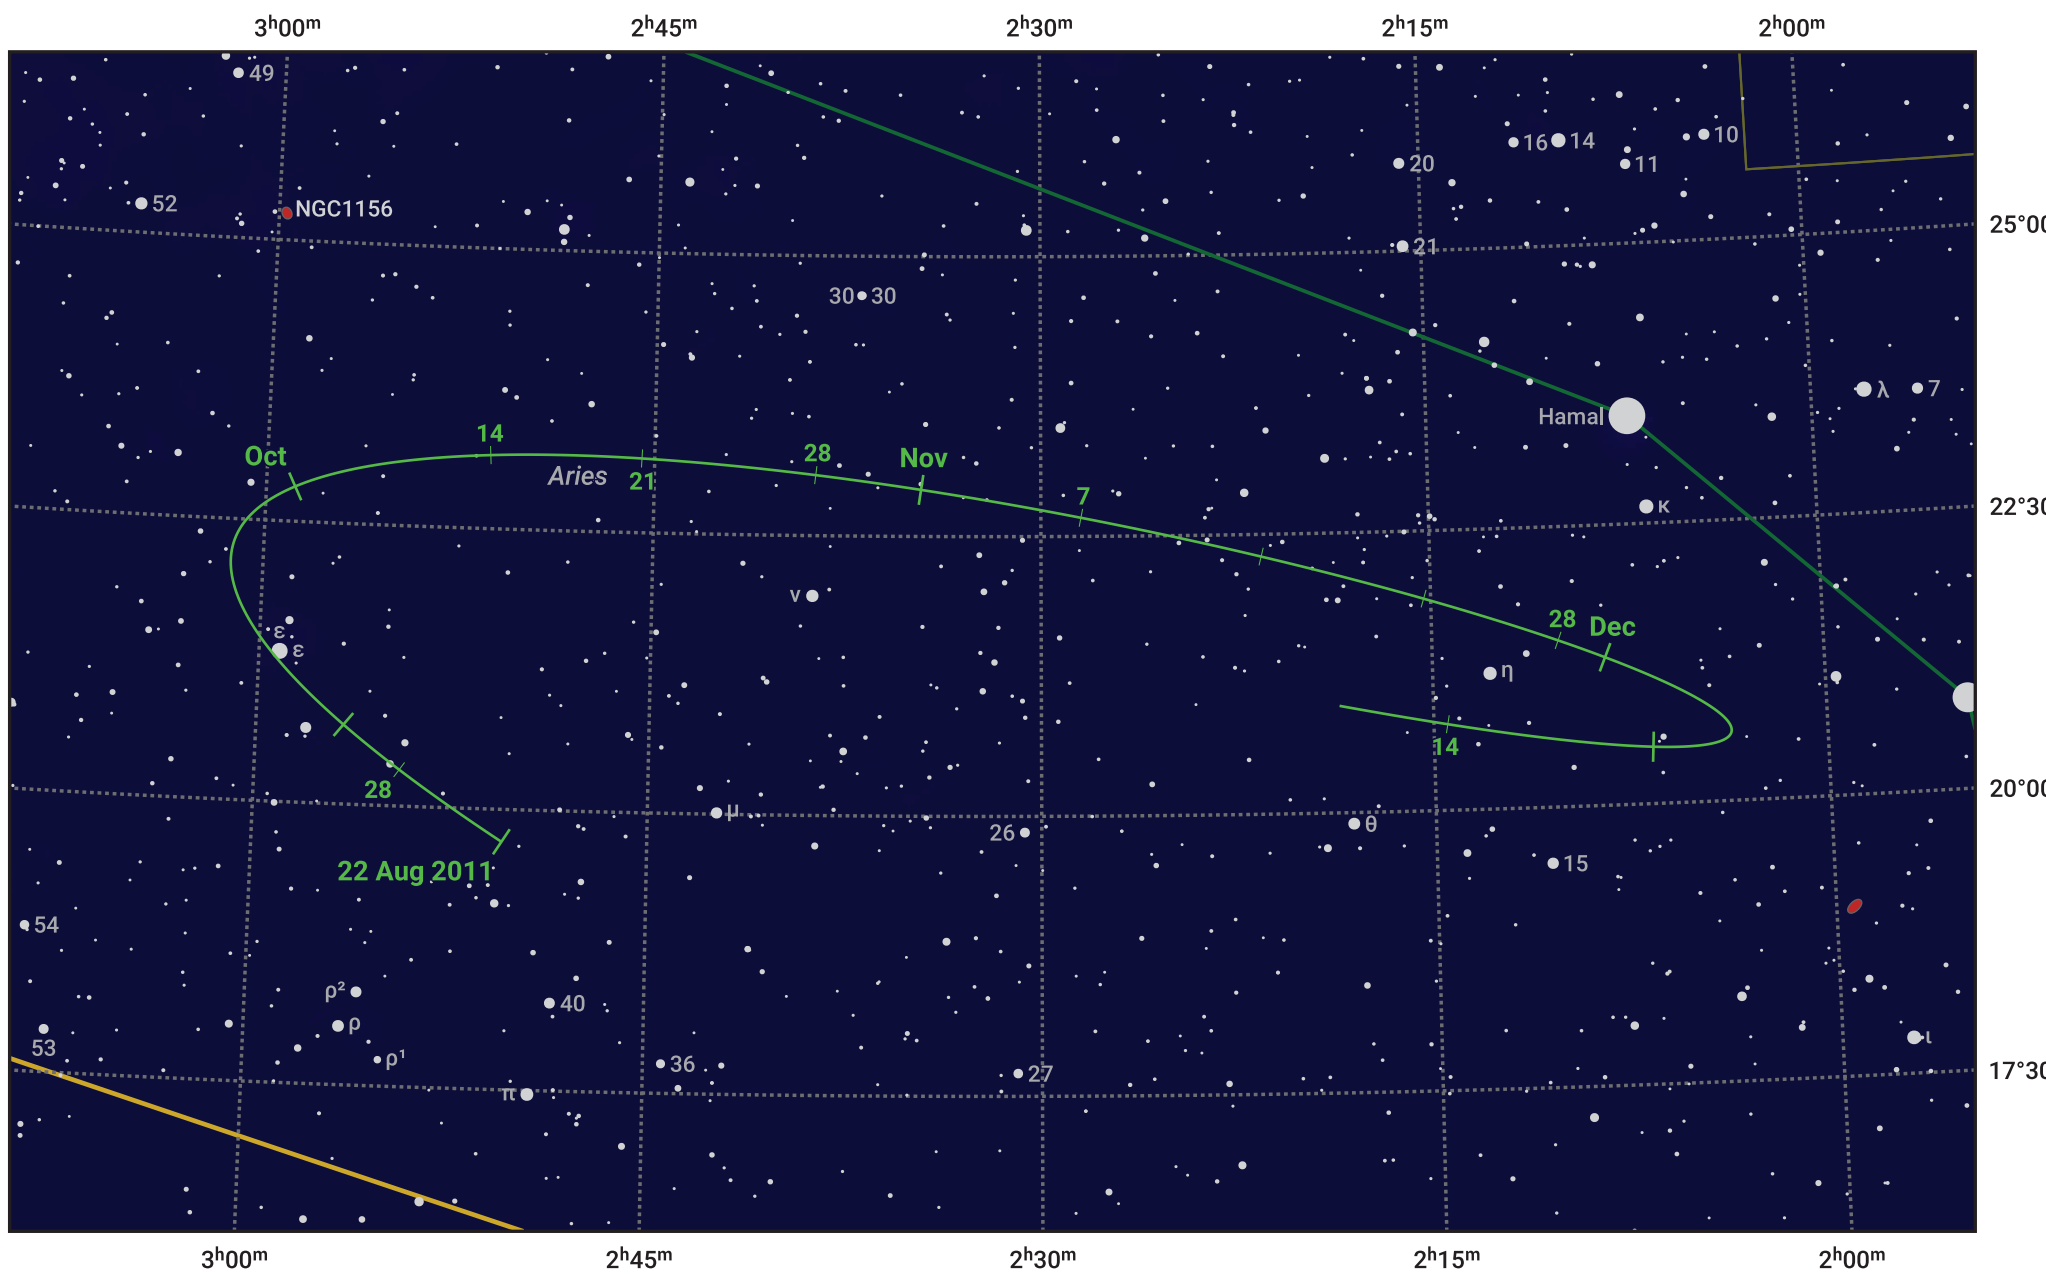

The path of Asteroid 29 Amphitrite around opposition on 5 Nov 2011

© Dominic Ford 2011–2024. Date markers placed at midnight UTC. Downloaded from <https://in-the-sky.org>

Magnitude scale: 10.0 9.0 8.0 7.0 6.0 5.0 4.0 3.0 2.0

— Ecliptic Plane

- Galaxy
- Bright nebula
- Open cluster
- ⊕ Globular cluster

Date	Mag	Phase
2011 Sep 1	10.3	96%
2011 Oct 1	9.7	98%
2011 Oct 10	9.5	99%
2011 Nov 1	8.9	100%
2011 Dec 1	9.5	99%
2012 Jan 1	10.2	96%