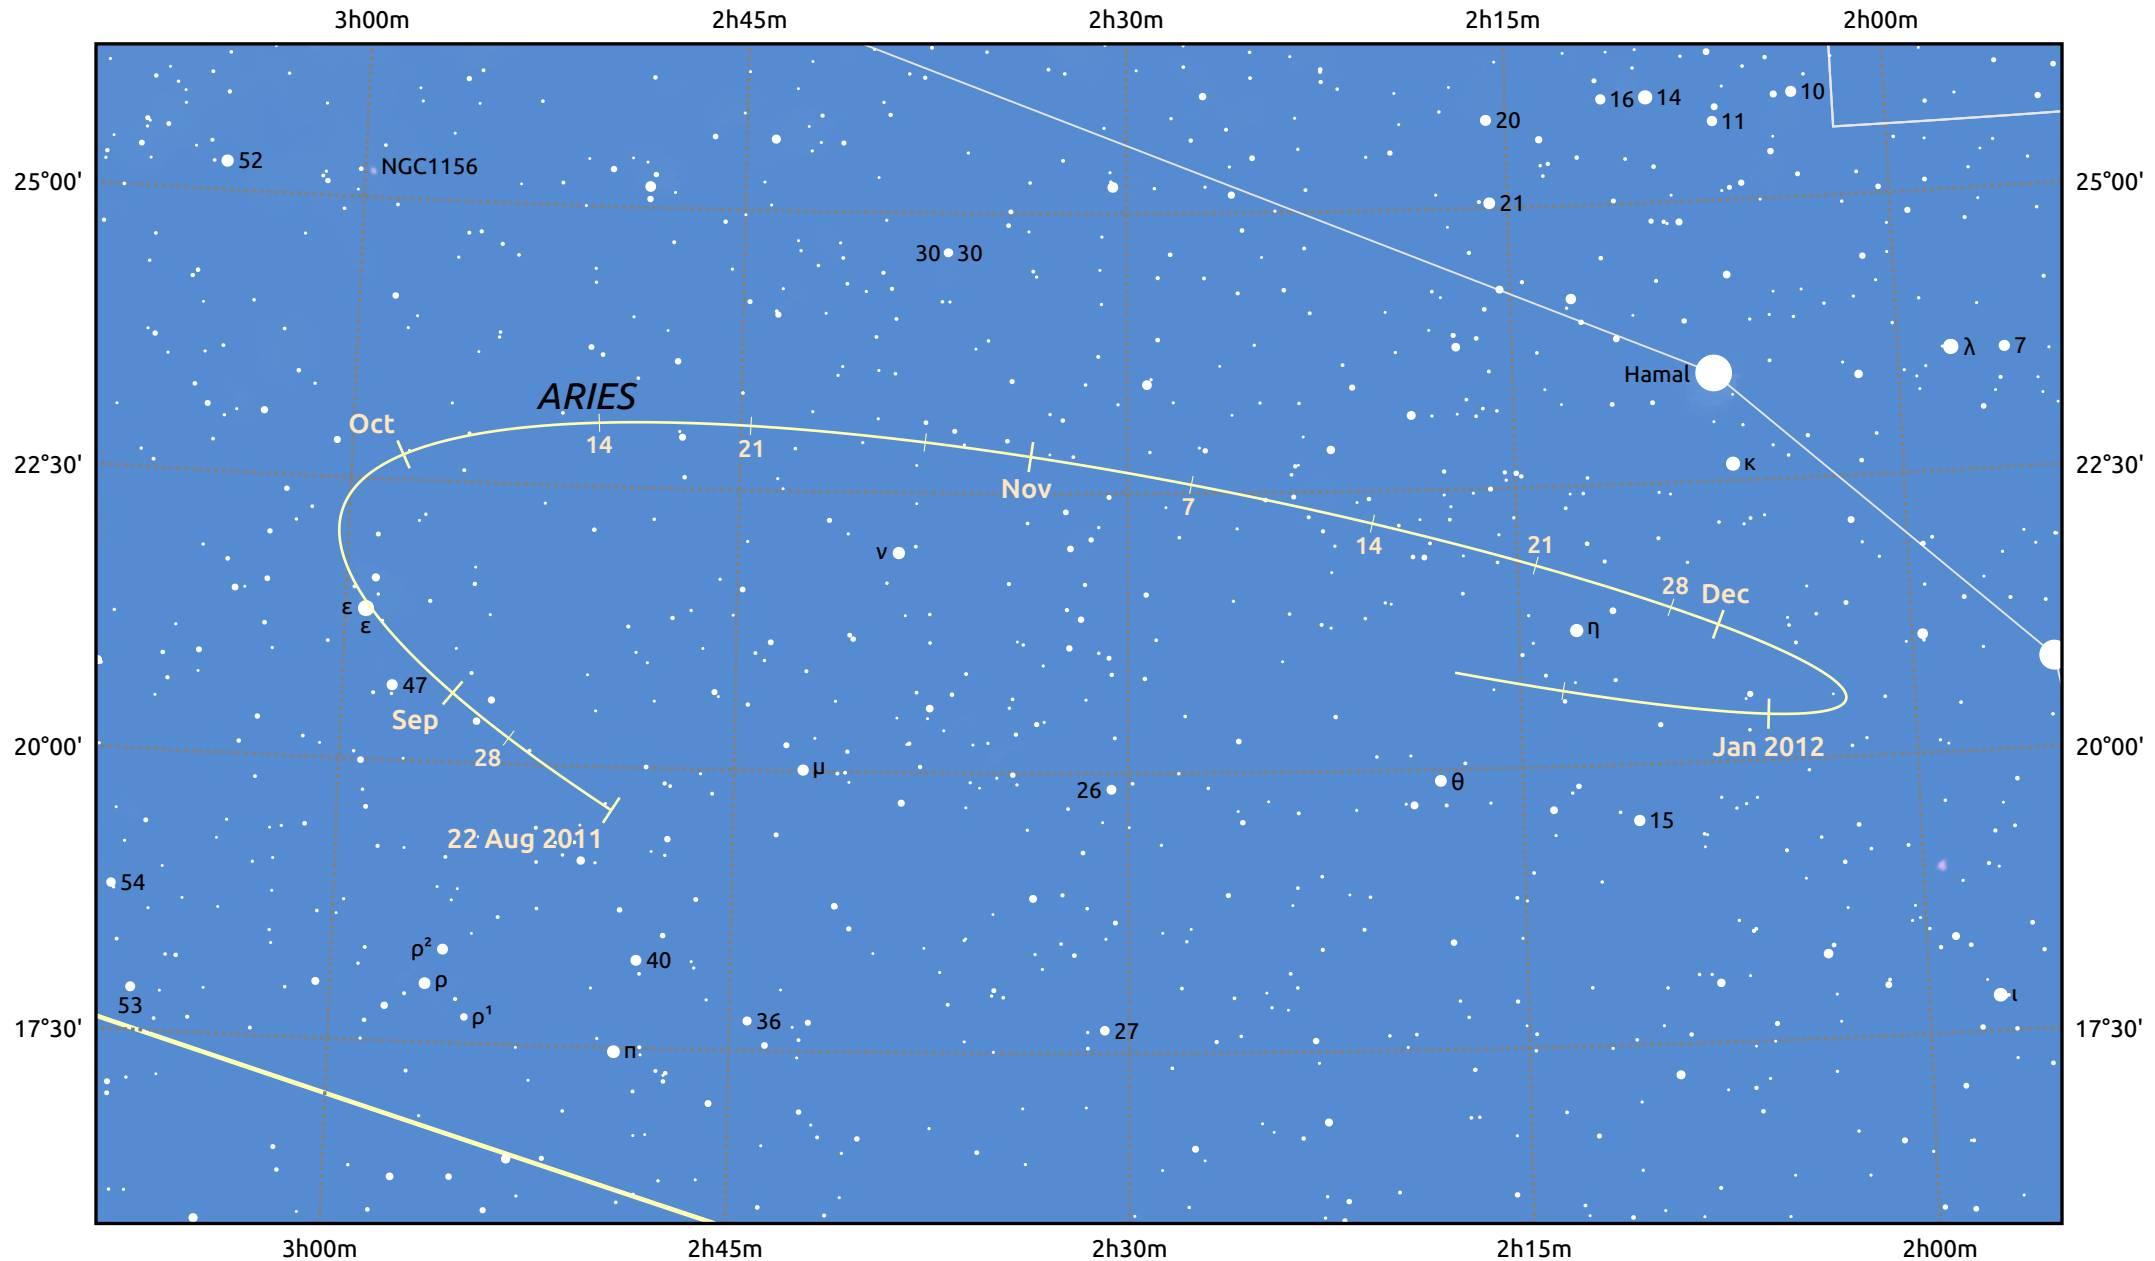

The path of Asteroid 29 Amphitrite around opposition on 5 Nov 2011

© Dominic Ford 2011–2025. Date markers placed at midnight UTC. Downloaded from <https://in-the-sky.org>

Magnitude scale: · 10.0 · 9.0 · 8.0 · 7.0 · 6.0 · 5.0 ● 4.0 ● 3.0 ● 2.0

— Ecliptic Plane

Galaxy Bright nebula Open cluster Globular cluster Planetary nebula

Date	Mag	Phase
2011 Sep 1	10.3	96%
2011 Oct 1	9.7	98%
2011 Oct 10	9.5	99%
2011 Nov 1	8.9	100%
2011 Dec 1	9.5	99%
2012 Jan 1	10.1	96%