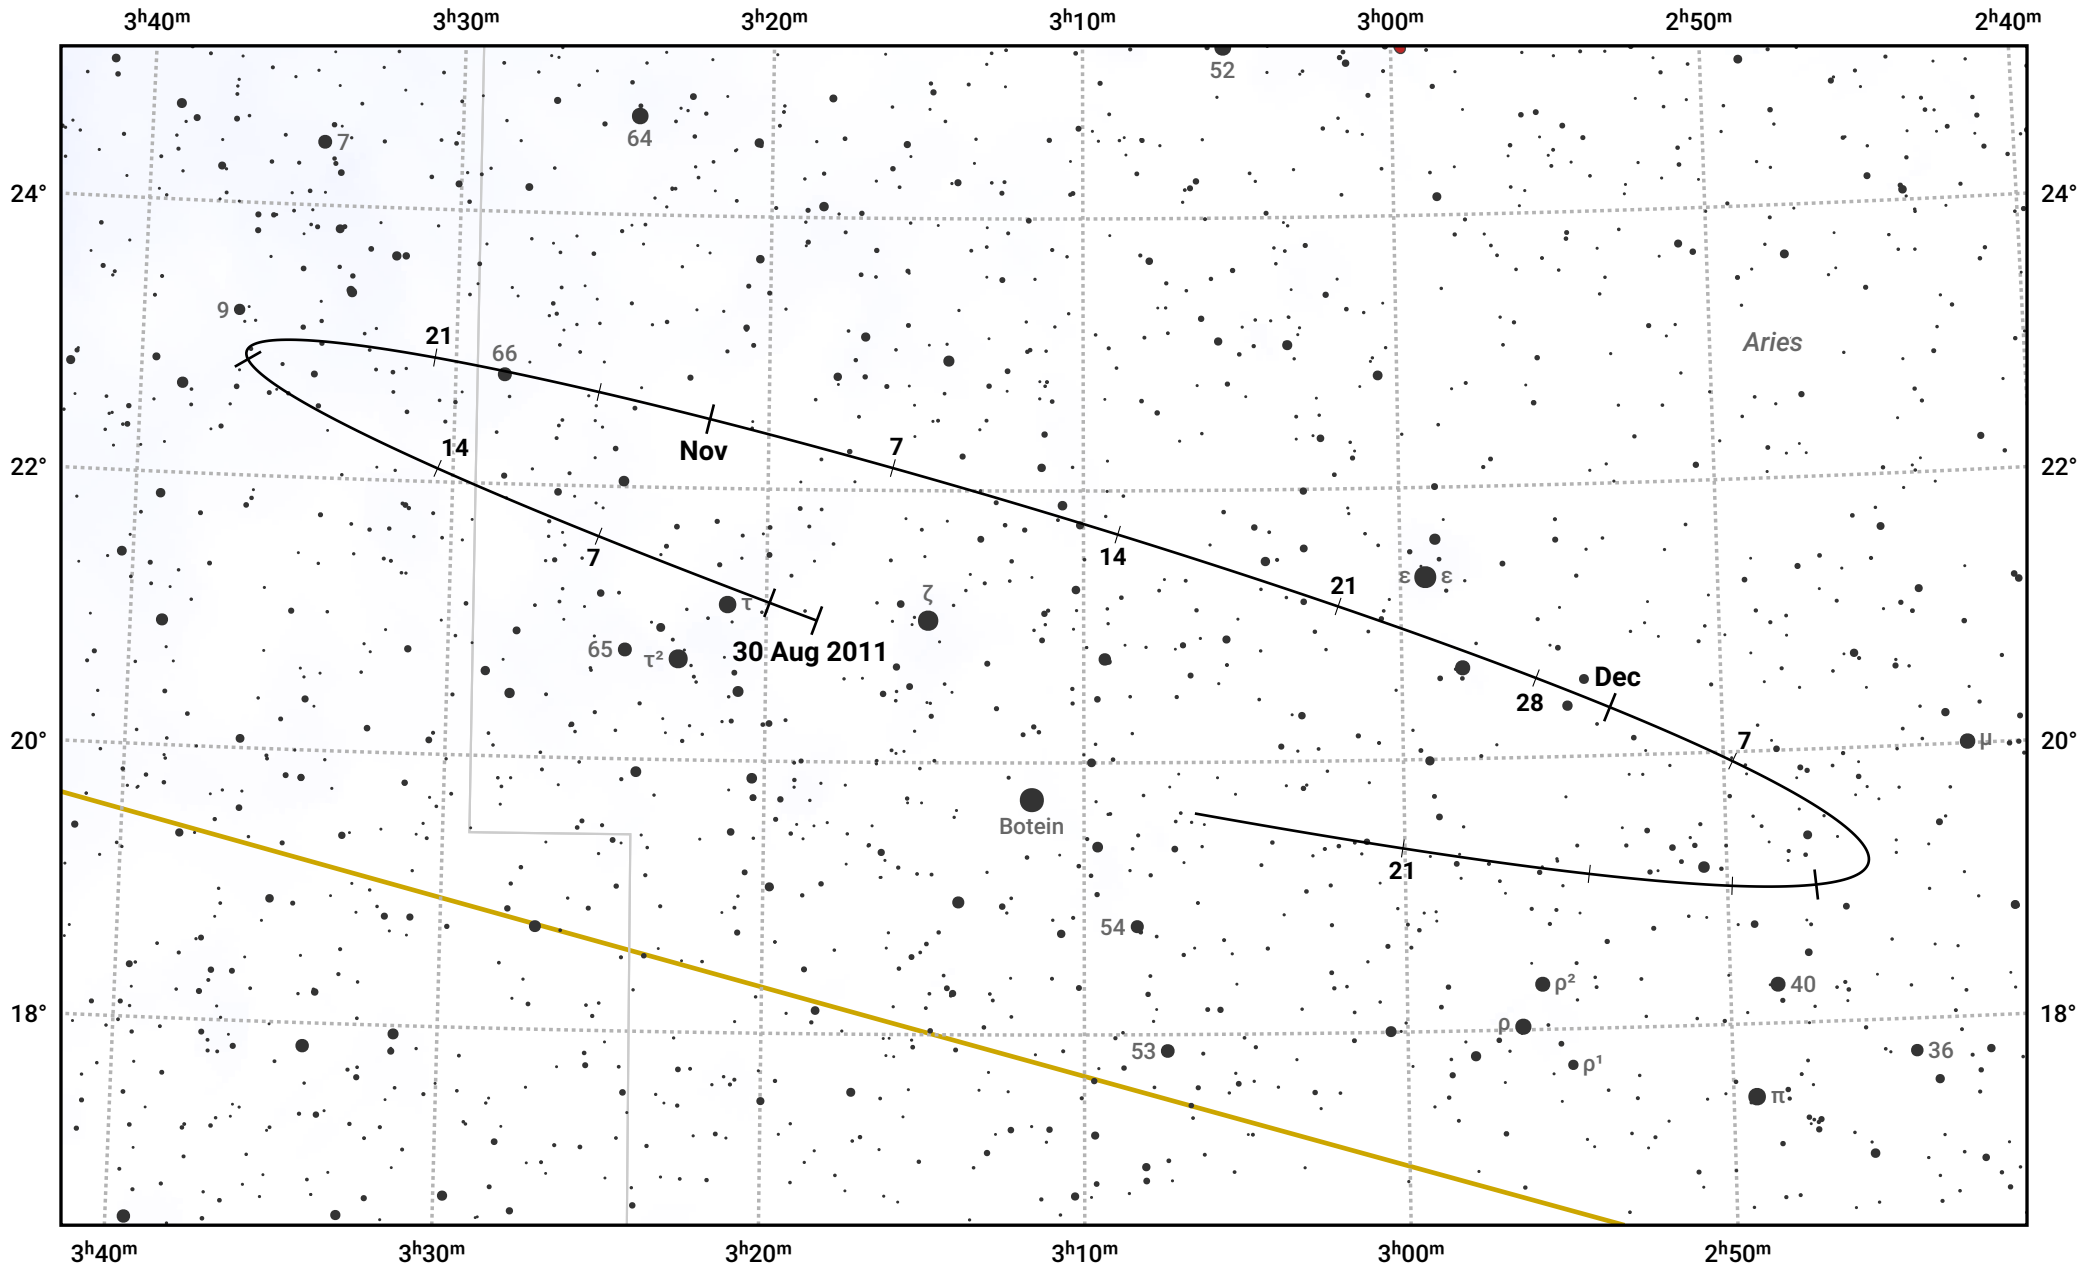

The path of Asteroid 30 Urania around opposition on 13 Nov 2011

© Dominic Ford 2011–2024. Date markers placed at midnight UTC. Downloaded from <https://in-the-sky.org>

Magnitude scale: 11.0 10.0 9.0 8.0 7.0 6.0 5.0 4.0

— Ecliptic Plane

Galaxy Bright nebula Open cluster Globular cluster

Date	Mag	Phase
2011 Sep 1	11.4	94%
2011 Oct 1	10.7	96%
2011 Oct 15	10.4	98%
2011 Nov 1	9.9	100%
2011 Dec 1	10.1	99%
2012 Jan 1	11.0	96%
2012 Jan 19	11.4	95%