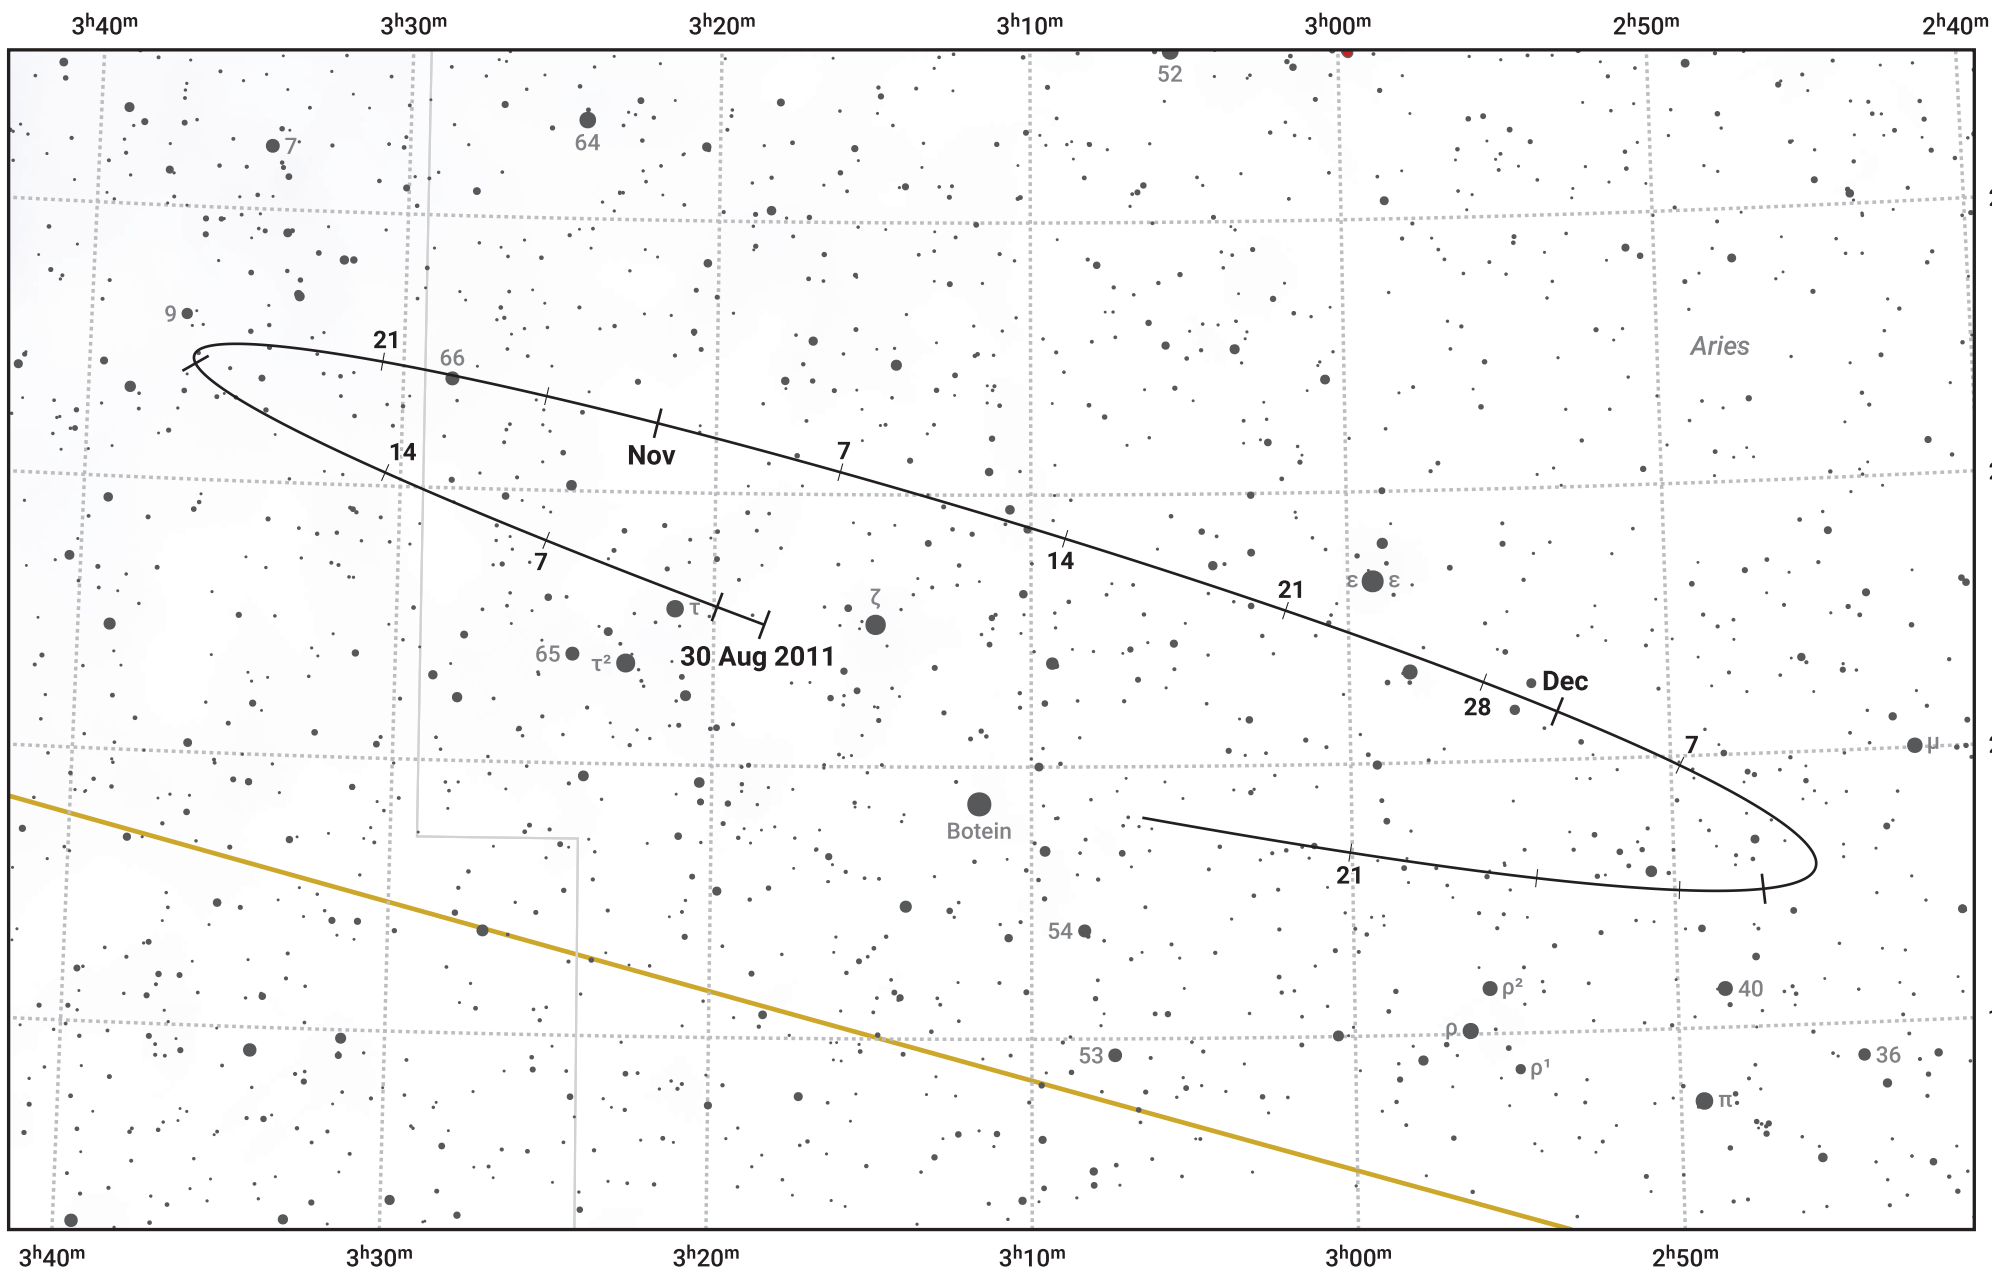

The path of Asteroid 30 Urania around opposition on 13 Nov 2011

© Dominic Ford 2011–2024. Date markers placed at midnight UTC. Downloaded from <https://in-the-sky.org>

Magnitude scale: · 11.0 · 10.0 · 9.0 · 8.0 · 7.0 · 6.0 · 5.0 · 4.0

— Ecliptic Plane

● Galaxy
 ■ Bright nebula
 ● Open cluster
 ⊕ Globular cluster

Date	Mag	Phase
2011 Sep 1	11.4	94%
2011 Oct 1	10.7	96%
2011 Oct 15	10.4	98%
2011 Nov 1	9.9	100%
2011 Dec 1	10.1	99%
2012 Jan 1	11.0	96%
2012 Jan 19	11.4	95%