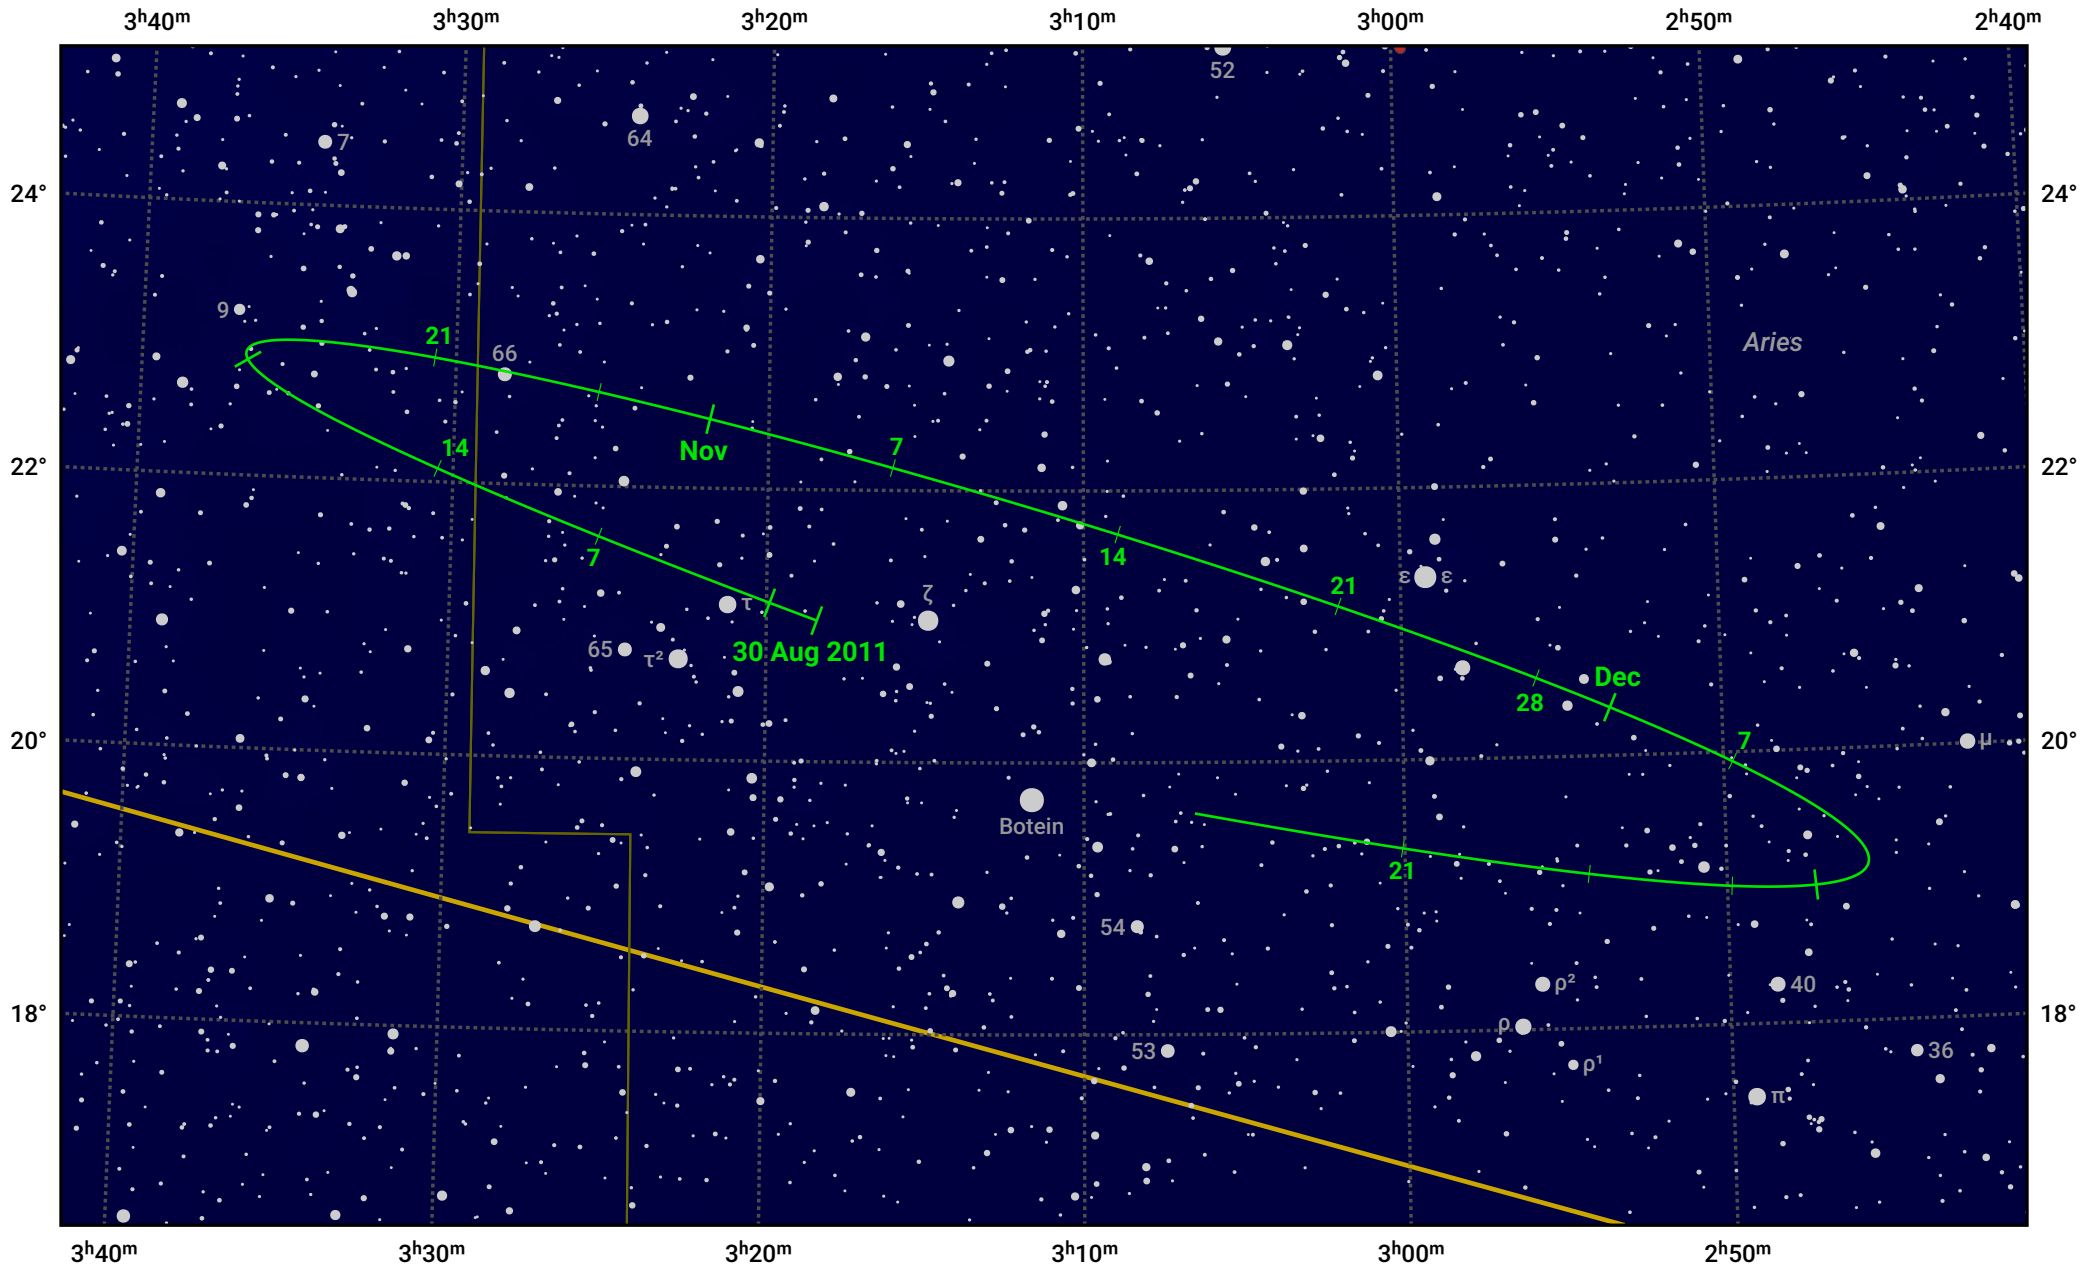

The path of Asteroid 30 Urania around opposition on 13 Nov 2011

© Dominic Ford 2011–2024. Date markers placed at midnight UTC. Downloaded from <https://in-the-sky.org>

Magnitude scale: 11.0 10.0 9.0 8.0 7.0 6.0 5.0 4.0

— Ecliptic Plane

- Galaxy
- Bright nebula
- Open cluster
- Globular cluster

Date	Mag	Phase
2011 Sep 1	11.4	94%
2011 Oct 1	10.7	96%
2011 Oct 15	10.4	98%
2011 Nov 1	9.9	100%
2011 Dec 1	10.1	99%
2012 Jan 1	11.0	96%
2012 Jan 19	11.4	95%