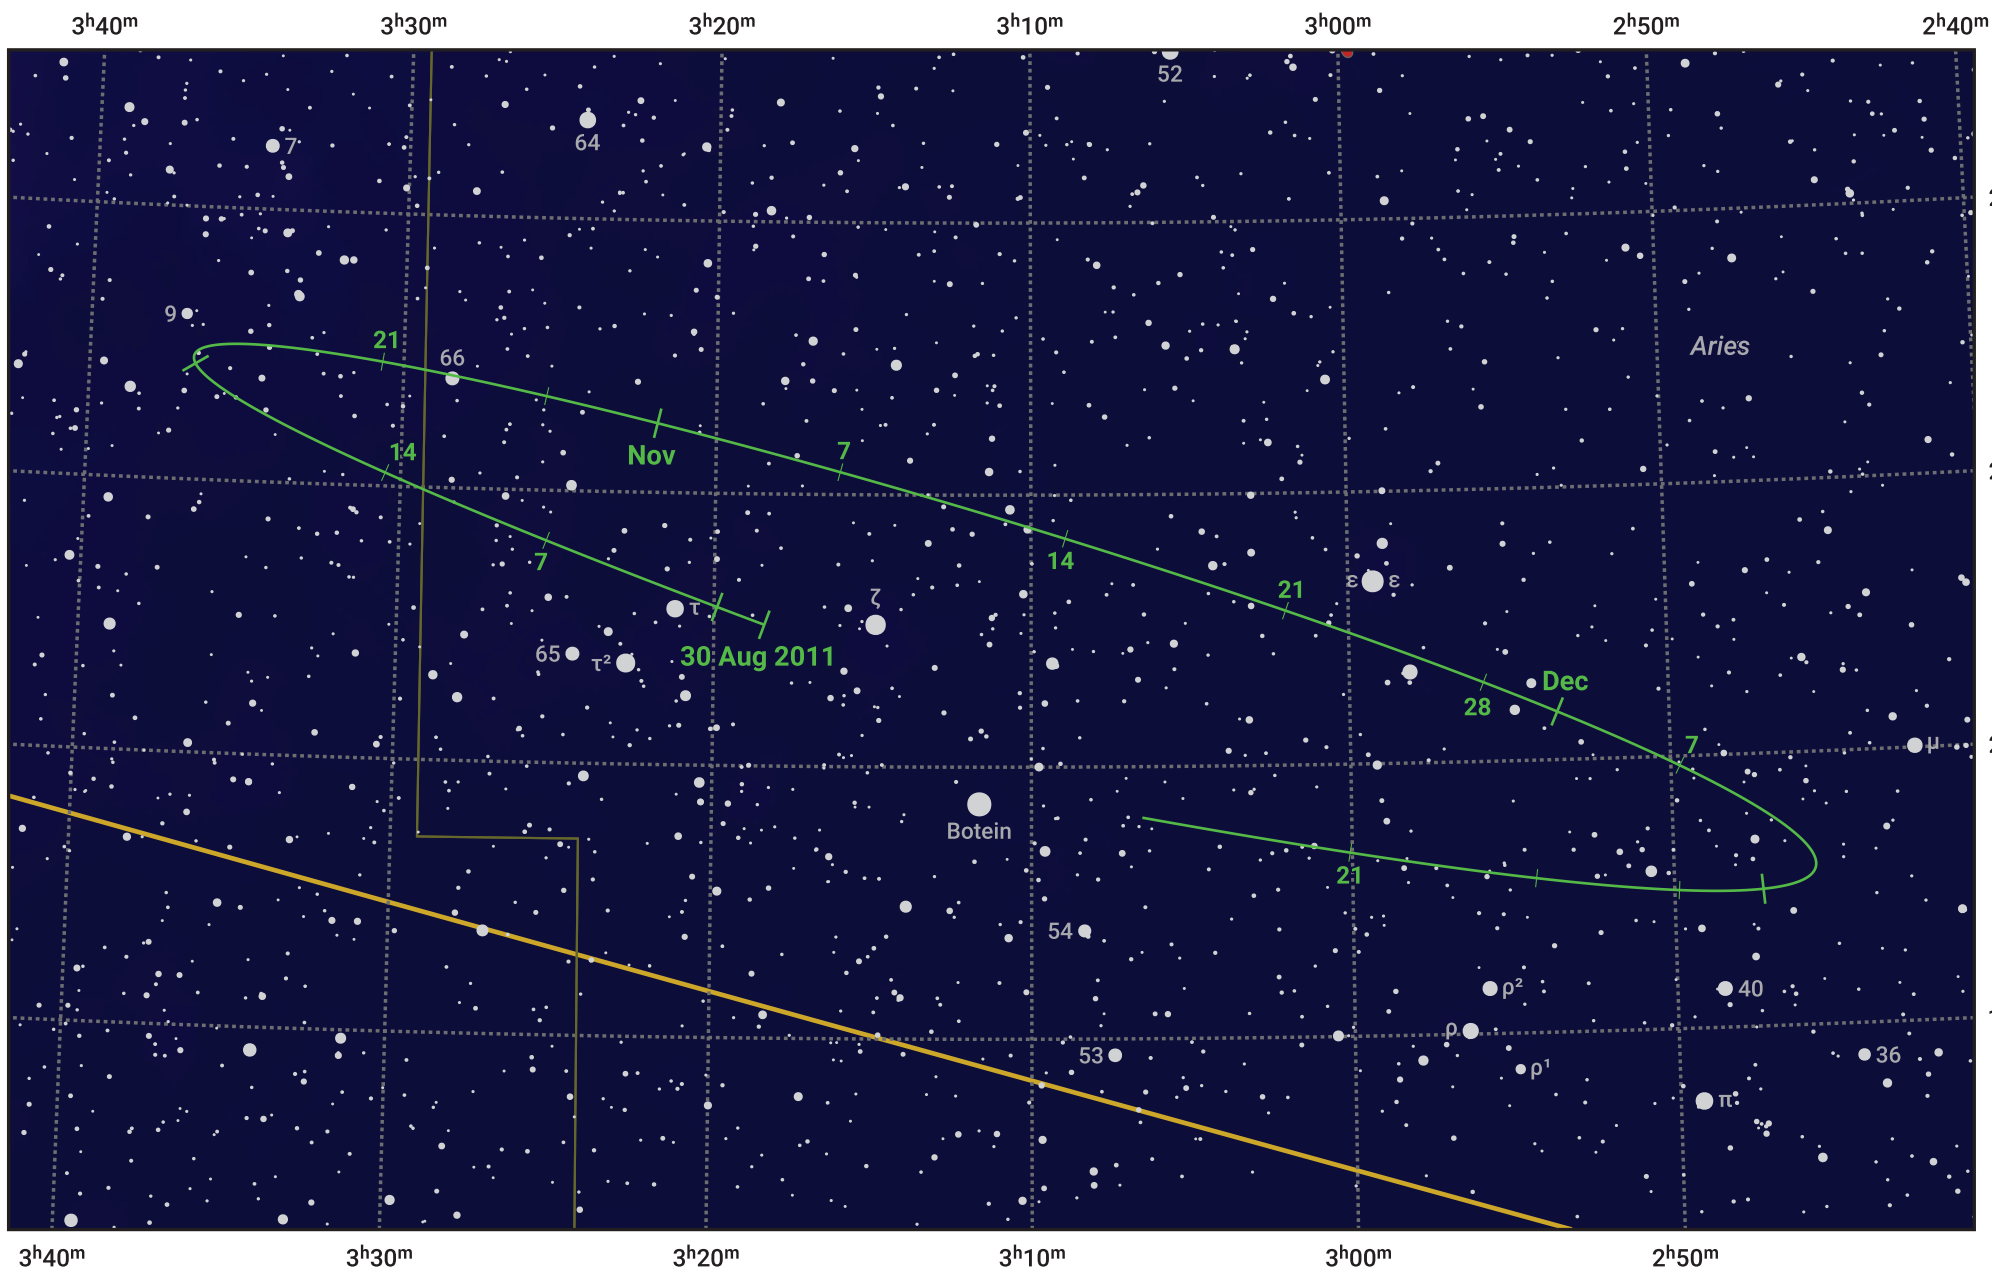

# The path of Asteroid 30 Urania around opposition on 13 Nov 2011

© Dominic Ford 2011–2024. Date markers placed at midnight UTC. Downloaded from <https://in-the-sky.org>

Magnitude scale: 11.0 10.0 9.0 8.0 7.0 6.0 5.0 4.0

— Ecliptic Plane

Galaxy    Bright nebula    Open cluster    Globular cluster

Date	Mag	Phase
2011 Sep 1	11.4	94%
2011 Oct 1	10.7	96%
2011 Oct 15	10.4	98%
2011 Nov 1	9.9	100%
2011 Dec 1	10.1	99%
2012 Jan 1	11.0	96%
2012 Jan 19	11.4	95%