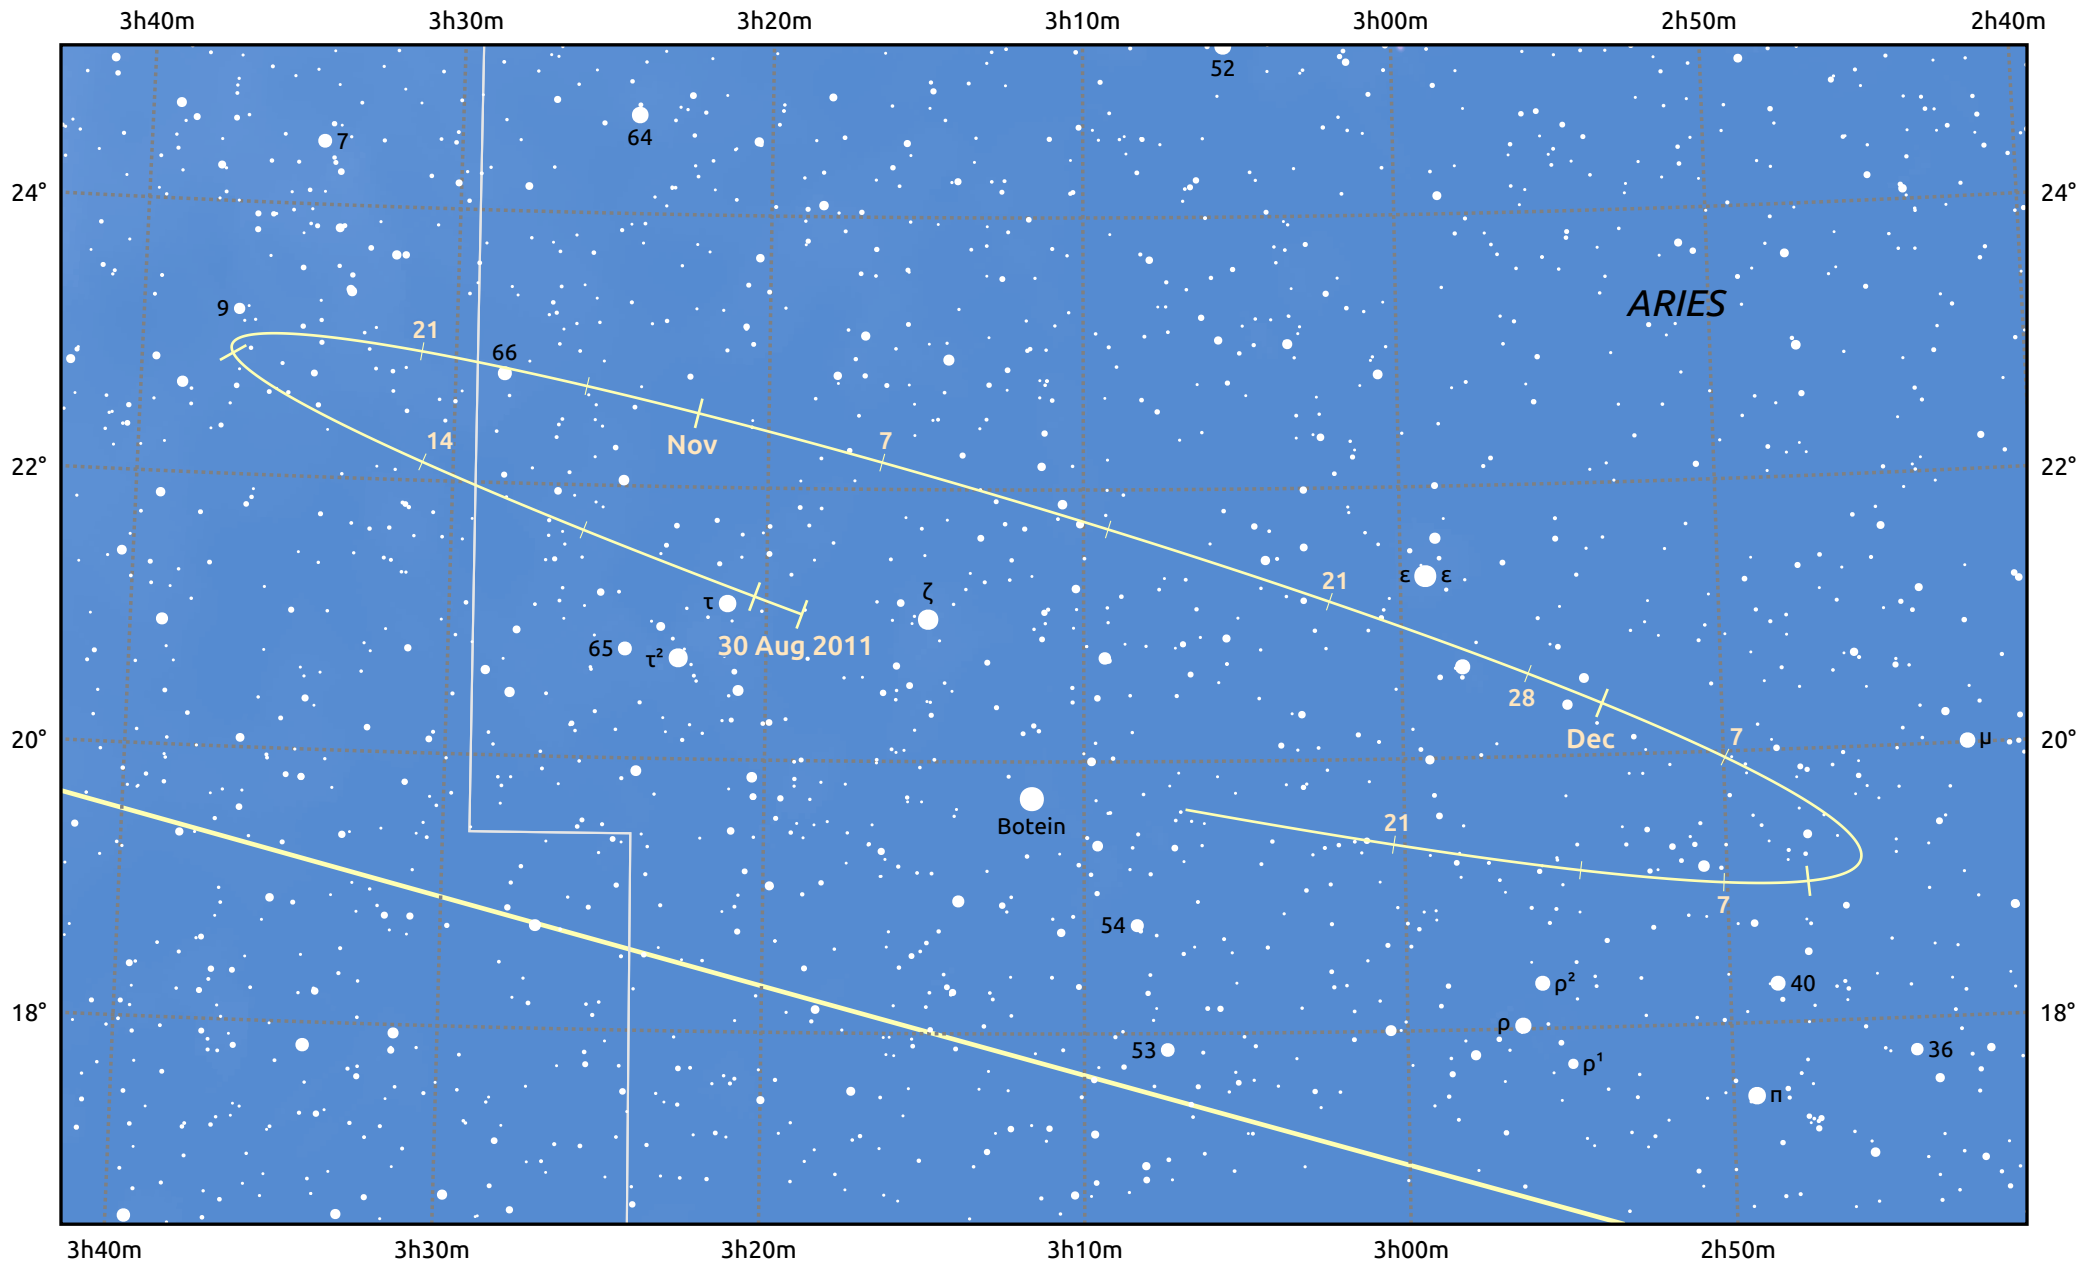

The path of Asteroid 30 Urania around opposition on 13 Nov 2011

© Dominic Ford 2011–2025. Date markers placed at midnight UTC. Downloaded from <https://in-the-sky.org>

Magnitude scale: · 11.0 · 10.0 · 9.0 · 8.0 · 7.0 · 6.0 ● 5.0 ● 4.0

— Ecliptic Plane

Galaxy Bright nebula Open cluster Globular cluster Planetary nebula

Date	Mag	Phase
2011 Sep 1	11.4	94%
2011 Oct 1	10.7	96%
2011 Oct 15	10.4	98%
2011 Nov 1	9.9	100%
2011 Dec 1	10.1	99%
2012 Jan 1	11.0	96%
2012 Jan 19	11.4	95%