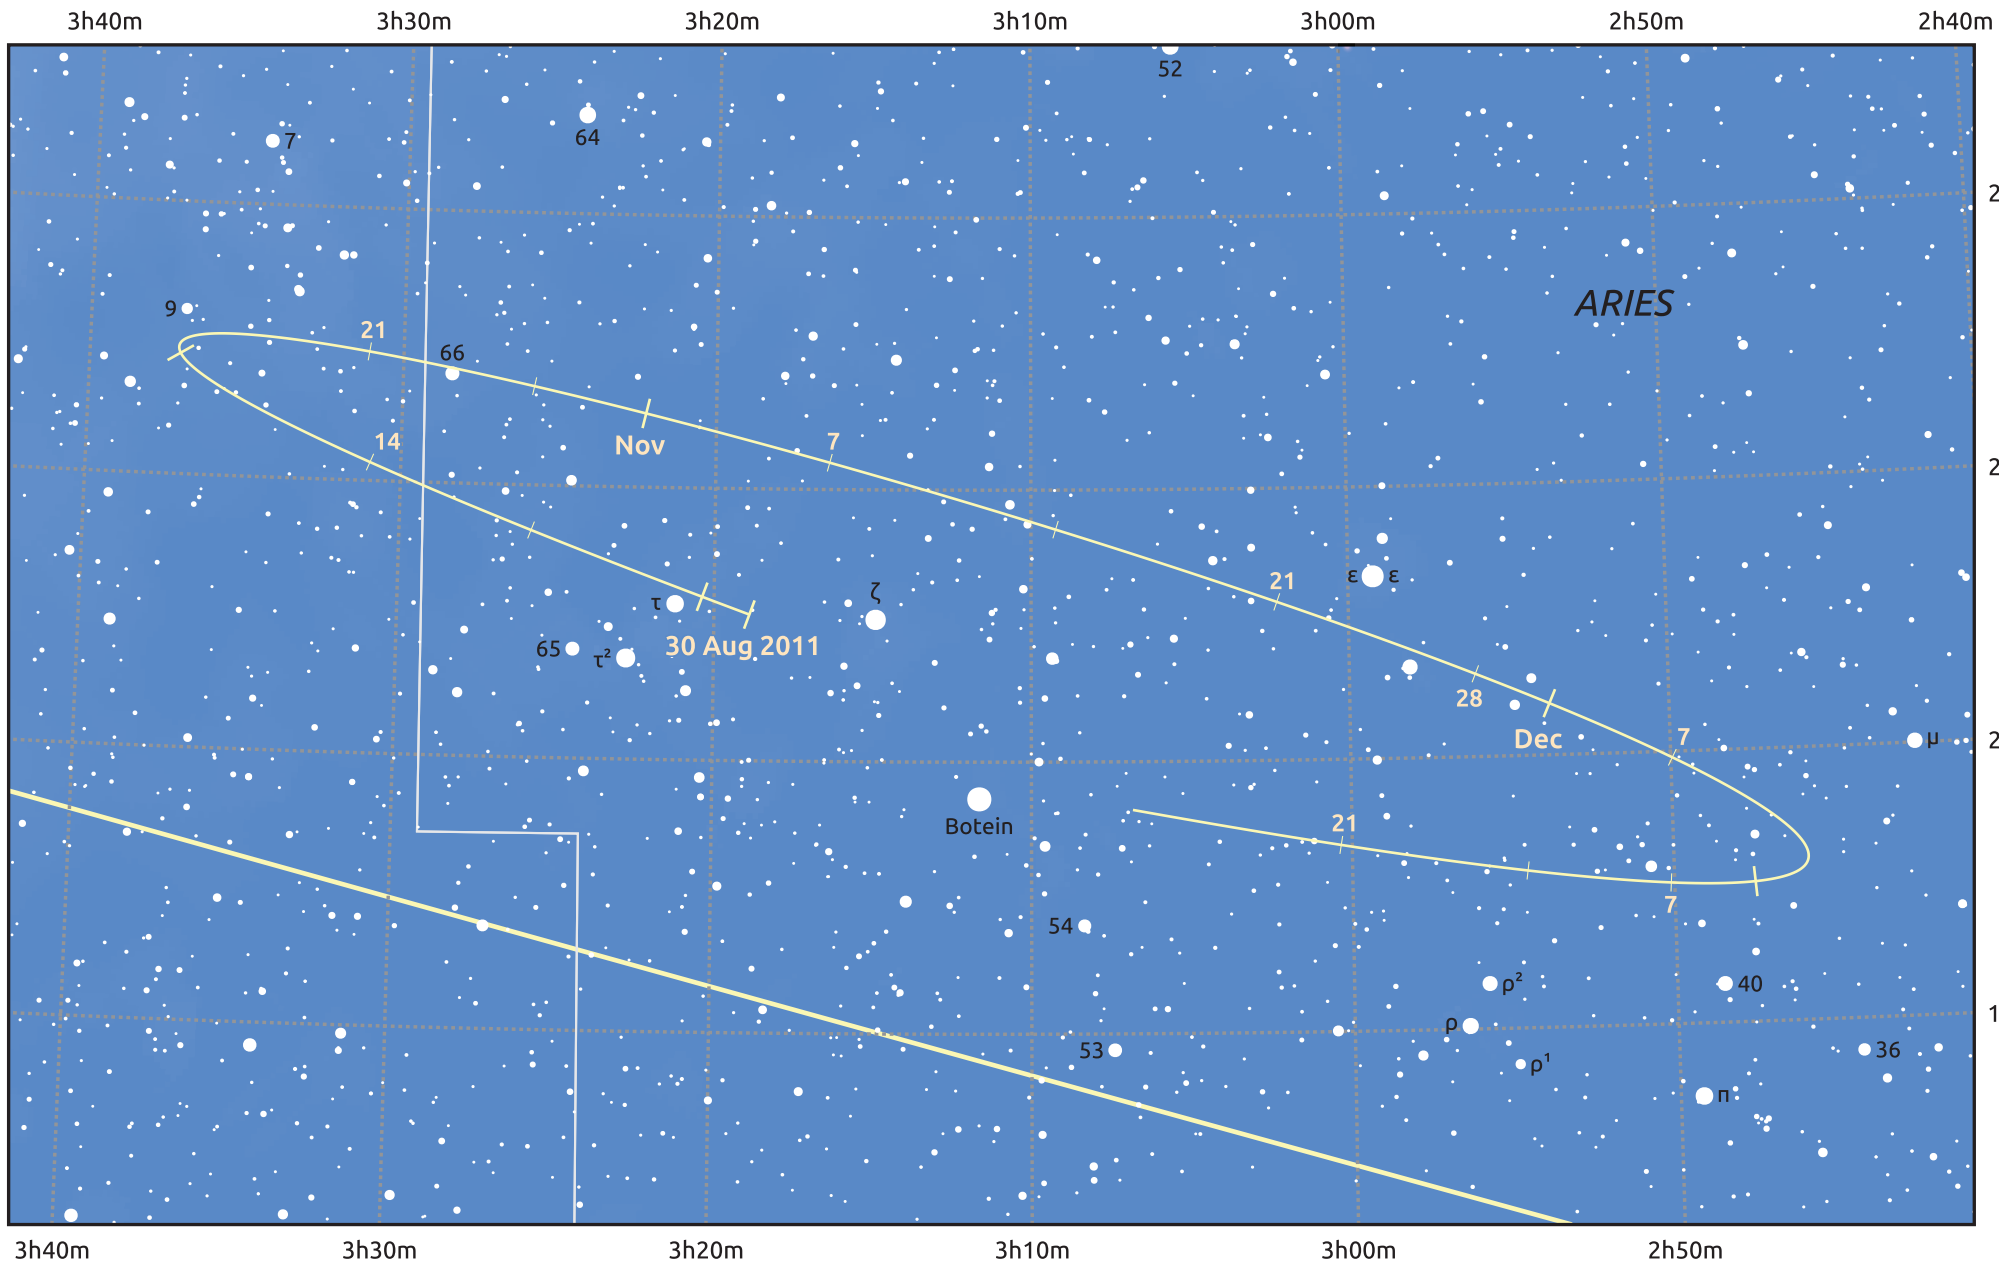

# The path of Asteroid 30 Urania around opposition on 13 Nov 2011

© Dominic Ford 2011–2025. Date markers placed at midnight UTC. Downloaded from <https://in-the-sky.org>

Magnitude scale: · 11.0 · 10.0 · 9.0 · 8.0 · 7.0 · 6.0 ● 5.0 ● 4.0

— Ecliptic Plane

Galaxy Bright nebula Open cluster Globular cluster Planetary nebula

Date	Mag	Phase
2011 Sep 1	11.4	94%
2011 Oct 1	10.7	96%
2011 Oct 15	10.4	98%
2011 Nov 1	9.9	100%
2011 Dec 1	10.1	99%
2012 Jan 1	11.0	96%
2012 Jan 19	11.4	95%