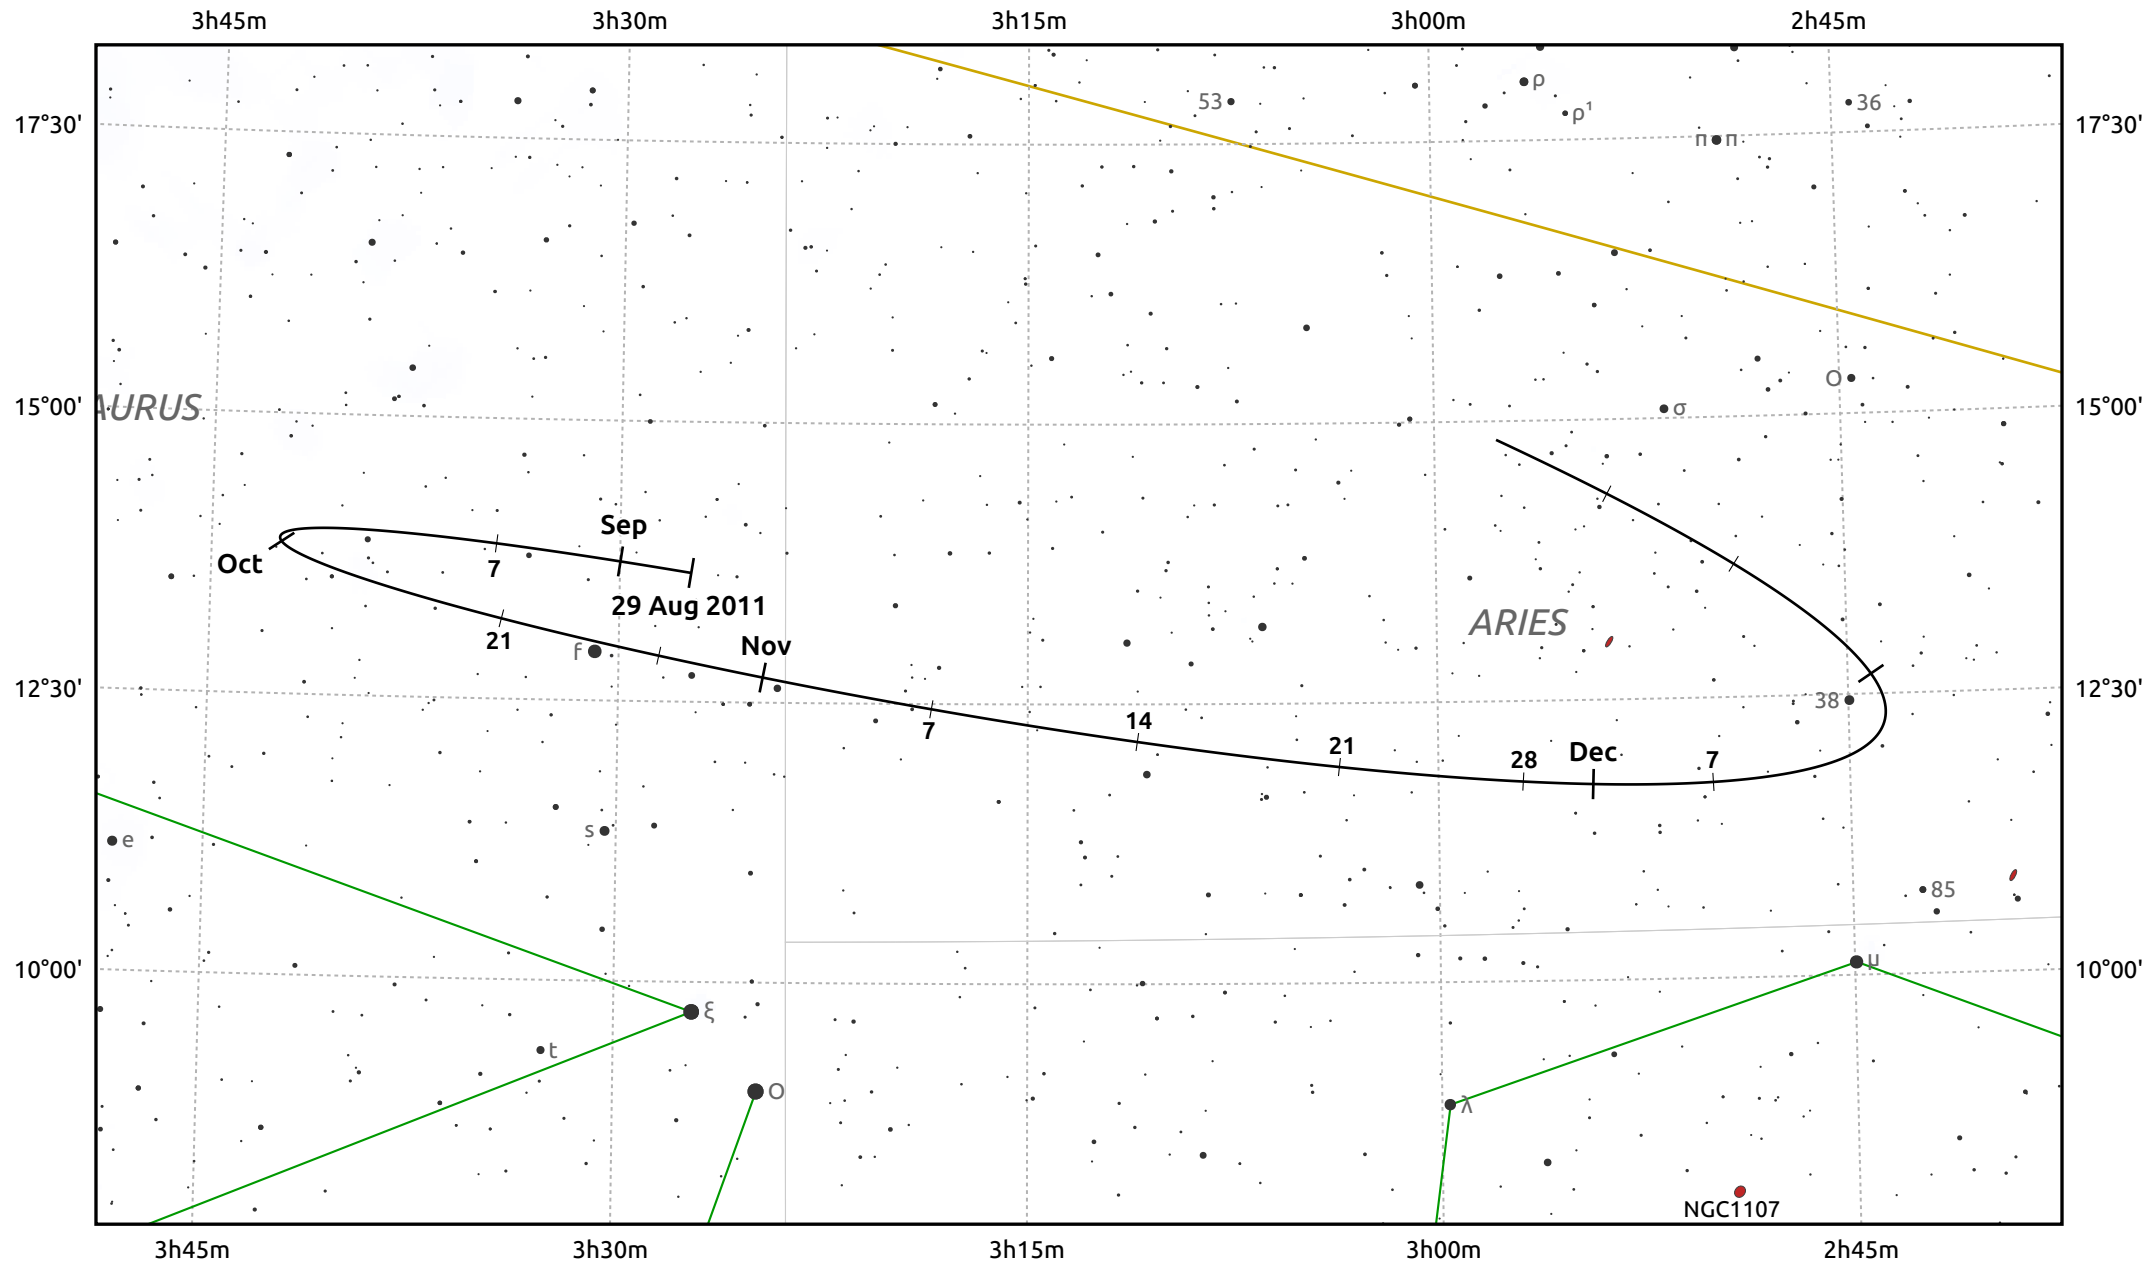

The path of Asteroid 40 Harmonia around opposition on 12 Nov 2011

© Dominic Ford 2011–2026. Date markers placed at midnight UTC. Downloaded from <https://in-the-sky.org>

Magnitude scale: 10.0 9.0 8.0 7.0 6.0 5.0 4.0 3.0

— Ecliptic Plane

Galaxy Bright nebula Open cluster Globular cluster Planetary nebula

Date	Mag	Phase
2011 Sep 1	11.0	95%
2011 Oct 1	10.4	97%
2011 Oct 16	10.0	98%
2011 Nov 1	9.6	100%
2011 Dec 1	9.9	99%
2012 Jan 1	10.7	96%
2012 Jan 17	11.0	95%