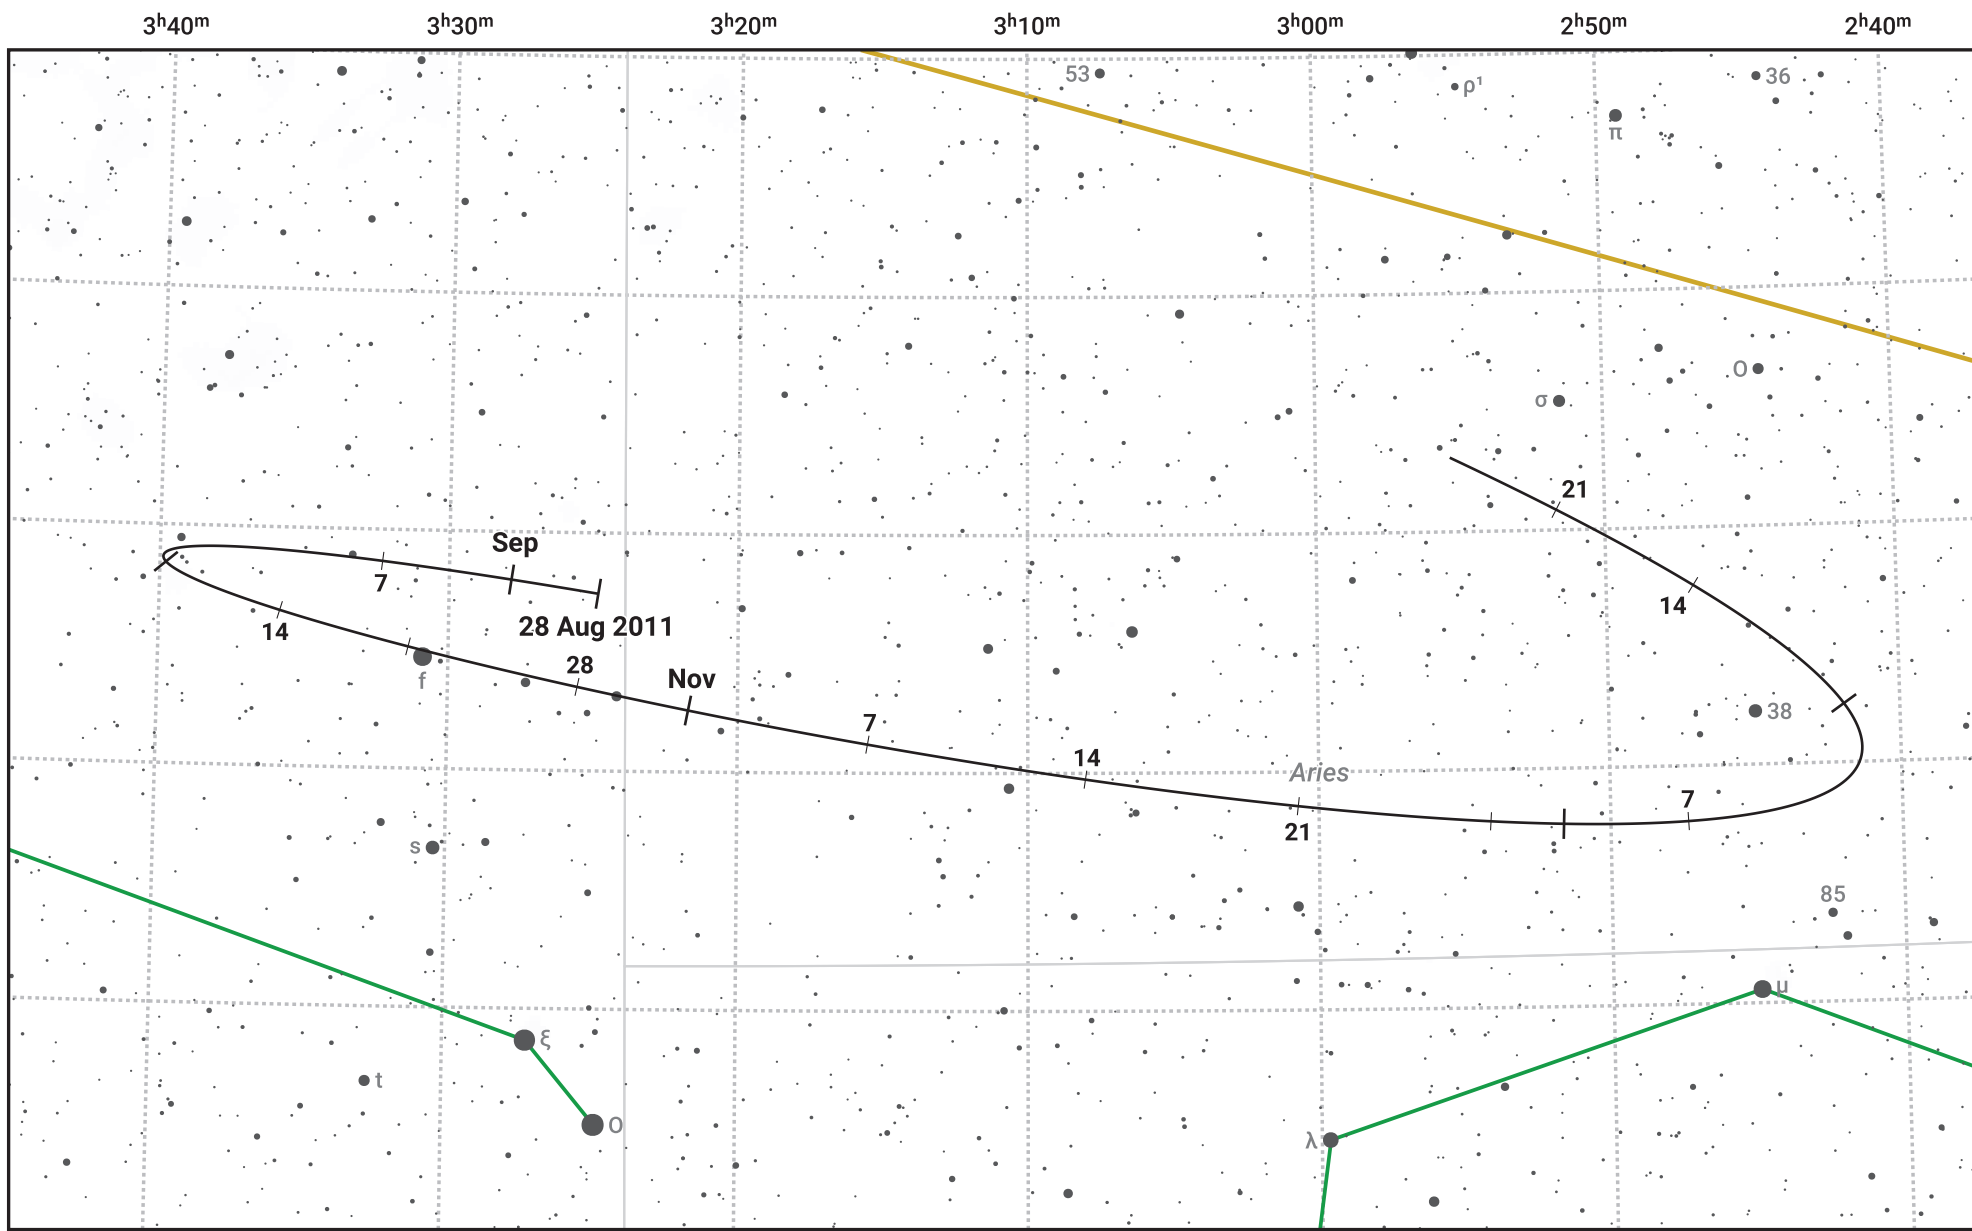

The path of Asteroid 40 Harmonia around opposition on 11 Nov 2011

© Dominic Ford 2011–2024. Date markers placed at midnight UTC. Downloaded from <https://in-the-sky.org>

Magnitude scale: 11.0 10.0 9.0 8.0 7.0 6.0 5.0 4.0 3.0

— Ecliptic Plane

- Galaxy
- Bright nebula
- Open cluster
- ⊕ Globular cluster

Date	Mag	Phase
2011 Sep 1	10.6	95%
2011 Oct 1	10.0	97%
2011 Oct 15	9.6	98%
2011 Nov 1	9.2	100%
2011 Dec 1	9.5	99%
2012 Jan 1	10.3	96%
2012 Jan 18	10.6	95%