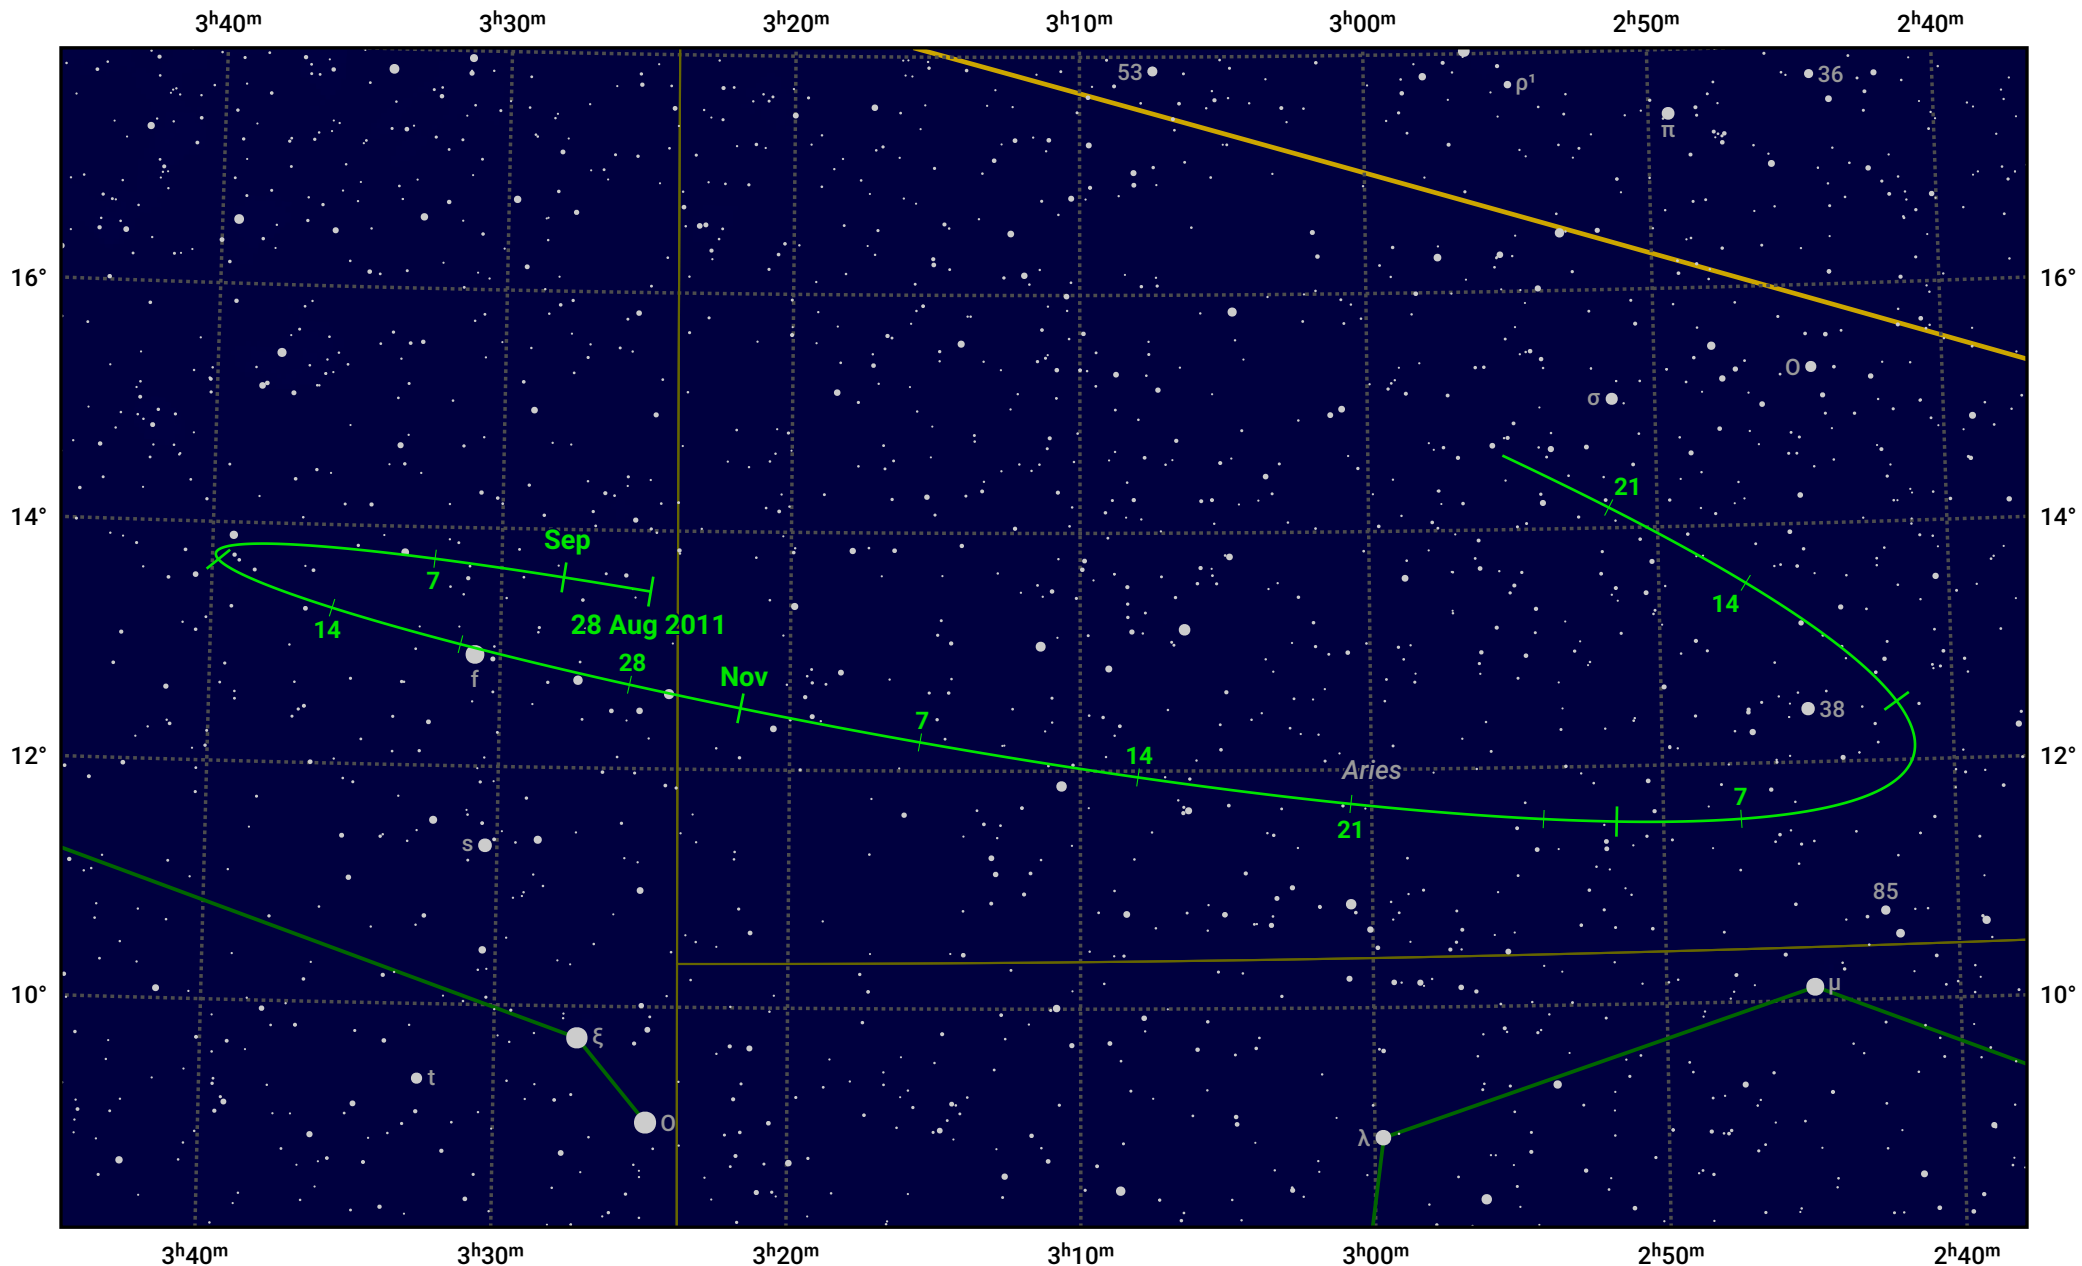

# The path of Asteroid 40 Harmonia around opposition on 11 Nov 2011

© Dominic Ford 2011–2024. Date markers placed at midnight UTC. Downloaded from <https://in-the-sky.org>

Magnitude scale: 11.0 10.0 9.0 8.0 7.0 6.0 5.0 4.0 3.0

— Ecliptic Plane

-  Galaxy
-  Bright nebula
-  Open cluster
-  Globular cluster

Date	Mag	Phase
2011 Sep 1	10.6	95%
2011 Oct 1	10.0	97%
2011 Oct 15	9.6	98%
2011 Nov 1	9.2	100%
2011 Dec 1	9.5	99%
2012 Jan 1	10.3	96%
2012 Jan 18	10.6	95%