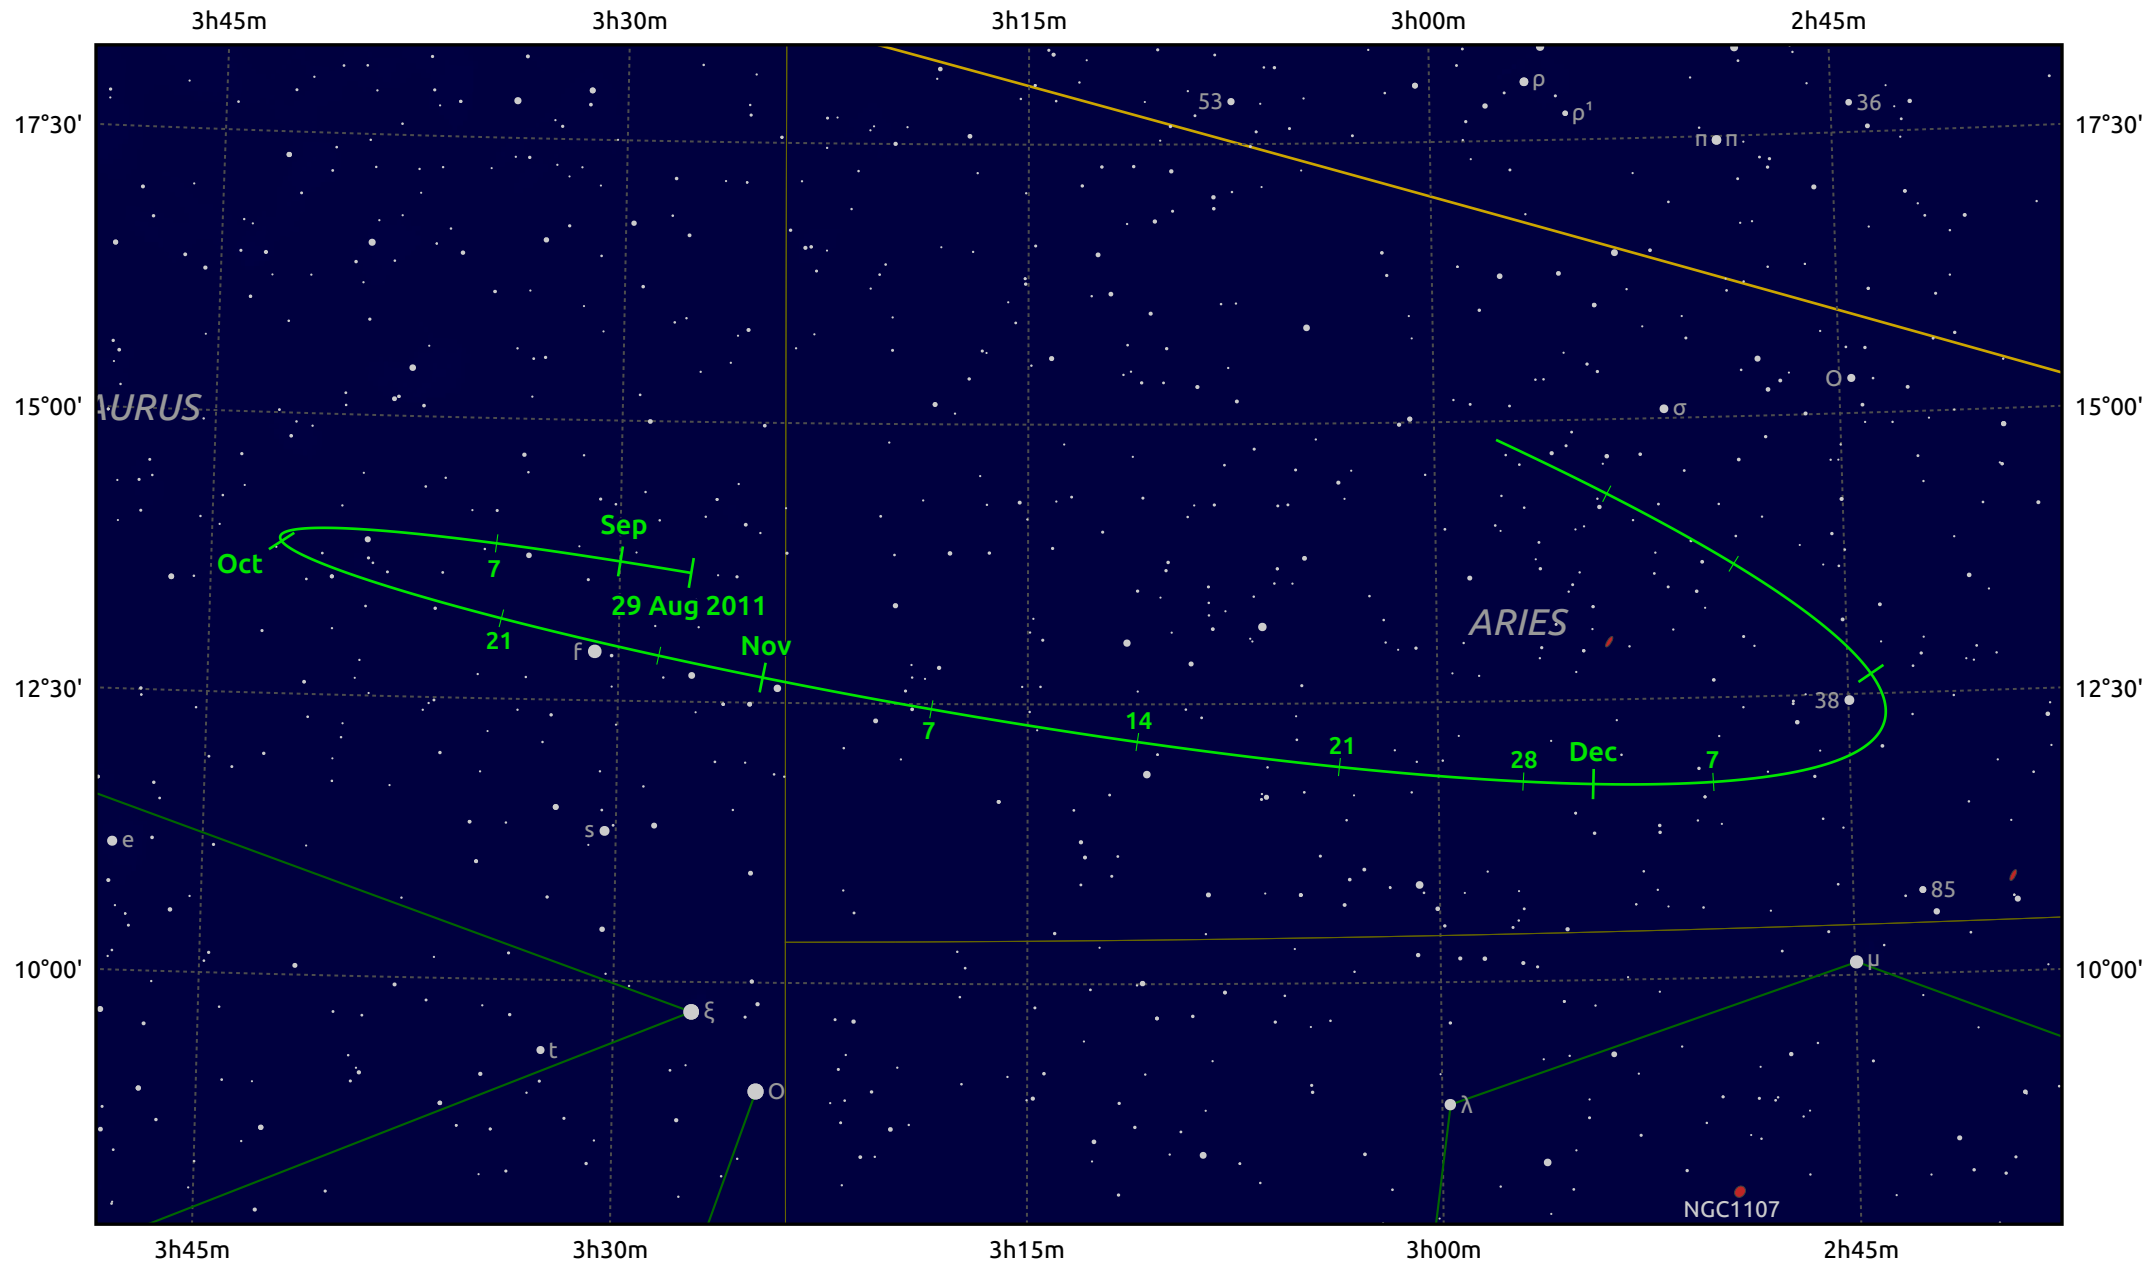

The path of Asteroid 40 Harmonia around opposition on 12 Nov 2011

© Dominic Ford 2011–2026. Date markers placed at midnight UTC. Downloaded from <https://in-the-sky.org>

Magnitude scale: 10.0 9.0 8.0 7.0 6.0 5.0 4.0 3.0

— Ecliptic Plane

Galaxy Bright nebula Open cluster Globular cluster Planetary nebula

Date	Mag	Phase
2011 Sep 1	11.0	95%
2011 Oct 1	10.4	97%
2011 Oct 16	10.0	98%
2011 Nov 1	9.6	100%
2011 Dec 1	9.9	99%
2012 Jan 1	10.7	96%
2012 Jan 17	11.0	95%