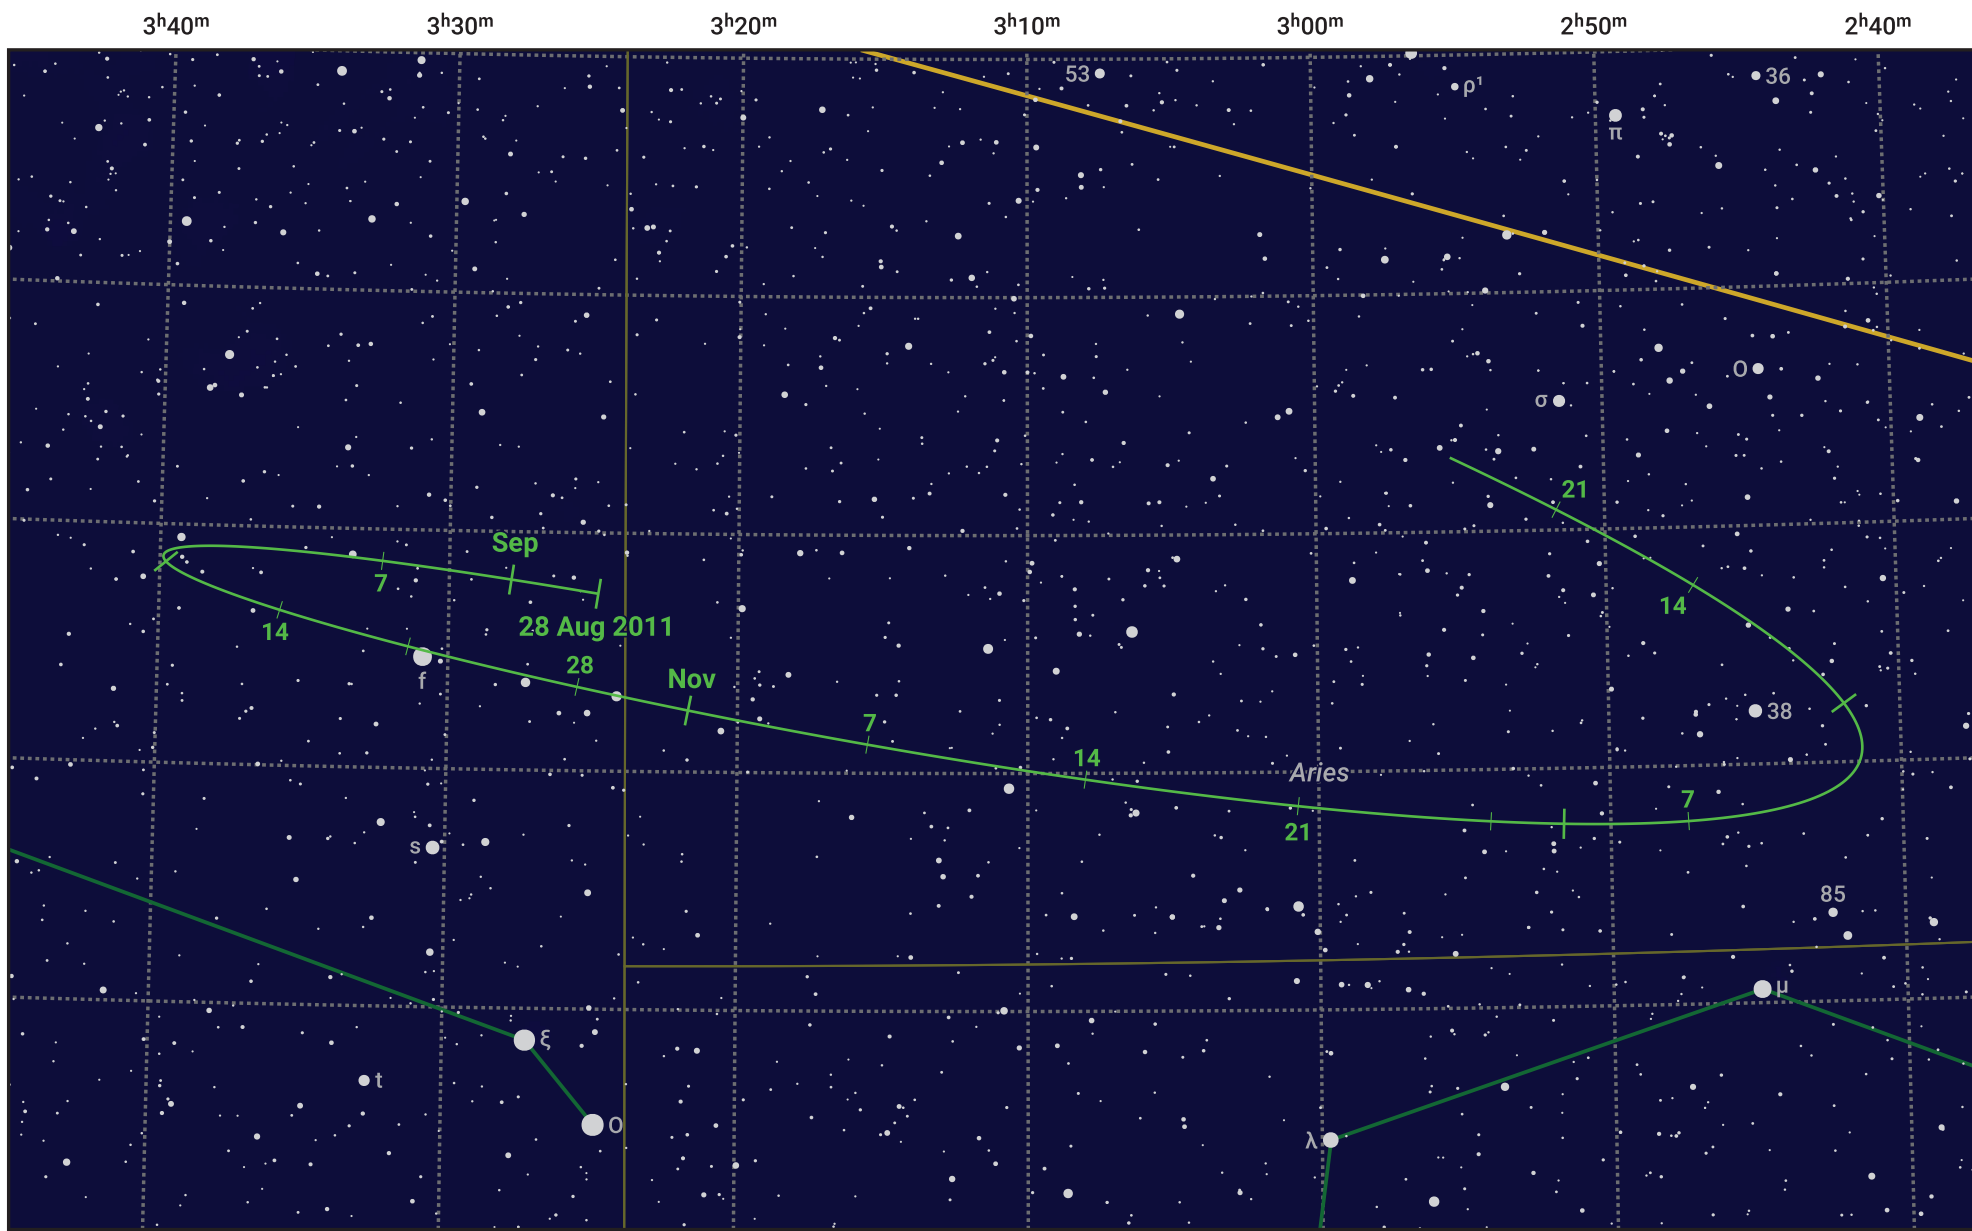

The path of Asteroid 40 Harmonia around opposition on 11 Nov 2011

© Dominic Ford 2011–2024. Date markers placed at midnight UTC. Downloaded from <https://in-the-sky.org>

Magnitude scale: 11.0 10.0 9.0 8.0 7.0 6.0 5.0 4.0 3.0

— Ecliptic Plane

- Galaxy
- Bright nebula
- Open cluster
- Globular cluster

Date	Mag	Phase
2011 Sep 1	10.6	95%
2011 Oct 1	10.0	97%
2011 Oct 15	9.6	98%
2011 Nov 1	9.2	100%
2011 Dec 1	9.5	99%
2012 Jan 1	10.3	96%
2012 Jan 18	10.6	95%