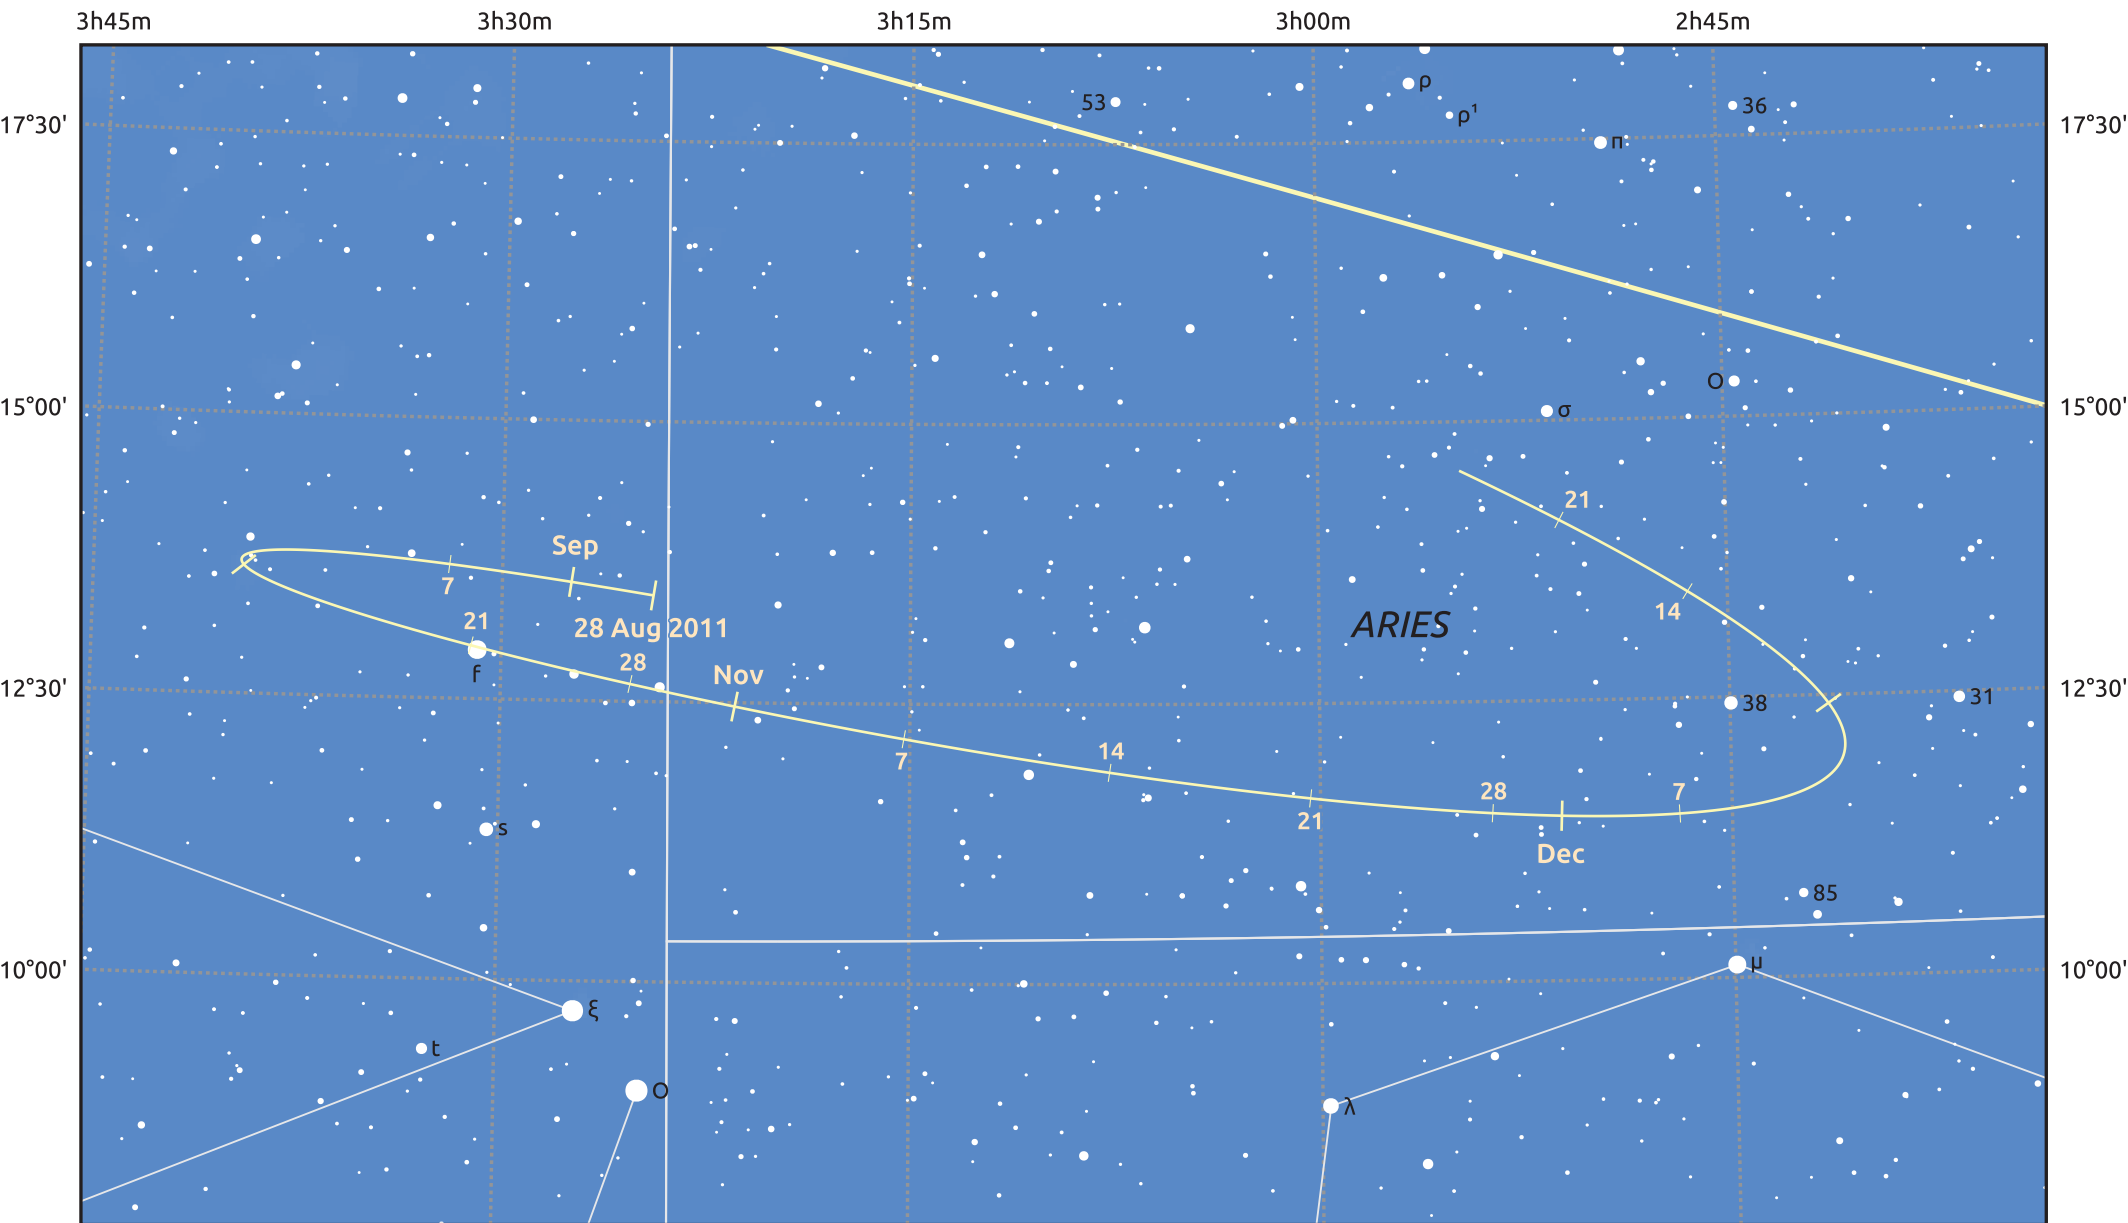

The path of Asteroid 40 Harmonia around opposition on 11 Nov 2011

© Dominic Ford 2011–2025. Date markers placed at midnight UTC. Downloaded from <https://in-the-sky.org>

Magnitude scale: • 10.0 • 9.0 • 8.0 • 7.0 • 6.0 • 5.0 ● 4.0 ● 3.0

— Ecliptic Plane

- Galaxy
- Bright nebula
- Open cluster
- Globular cluster
- Planetary nebula

Date	Mag	Phase
2011 Sep 1	10.6	95%
2011 Oct 1	9.9	97%
2011 Oct 15	9.6	98%
2011 Nov 1	9.2	100%
2011 Dec 1	9.5	99%
2012 Jan 1	10.3	96%
2012 Jan 18	10.6	95%