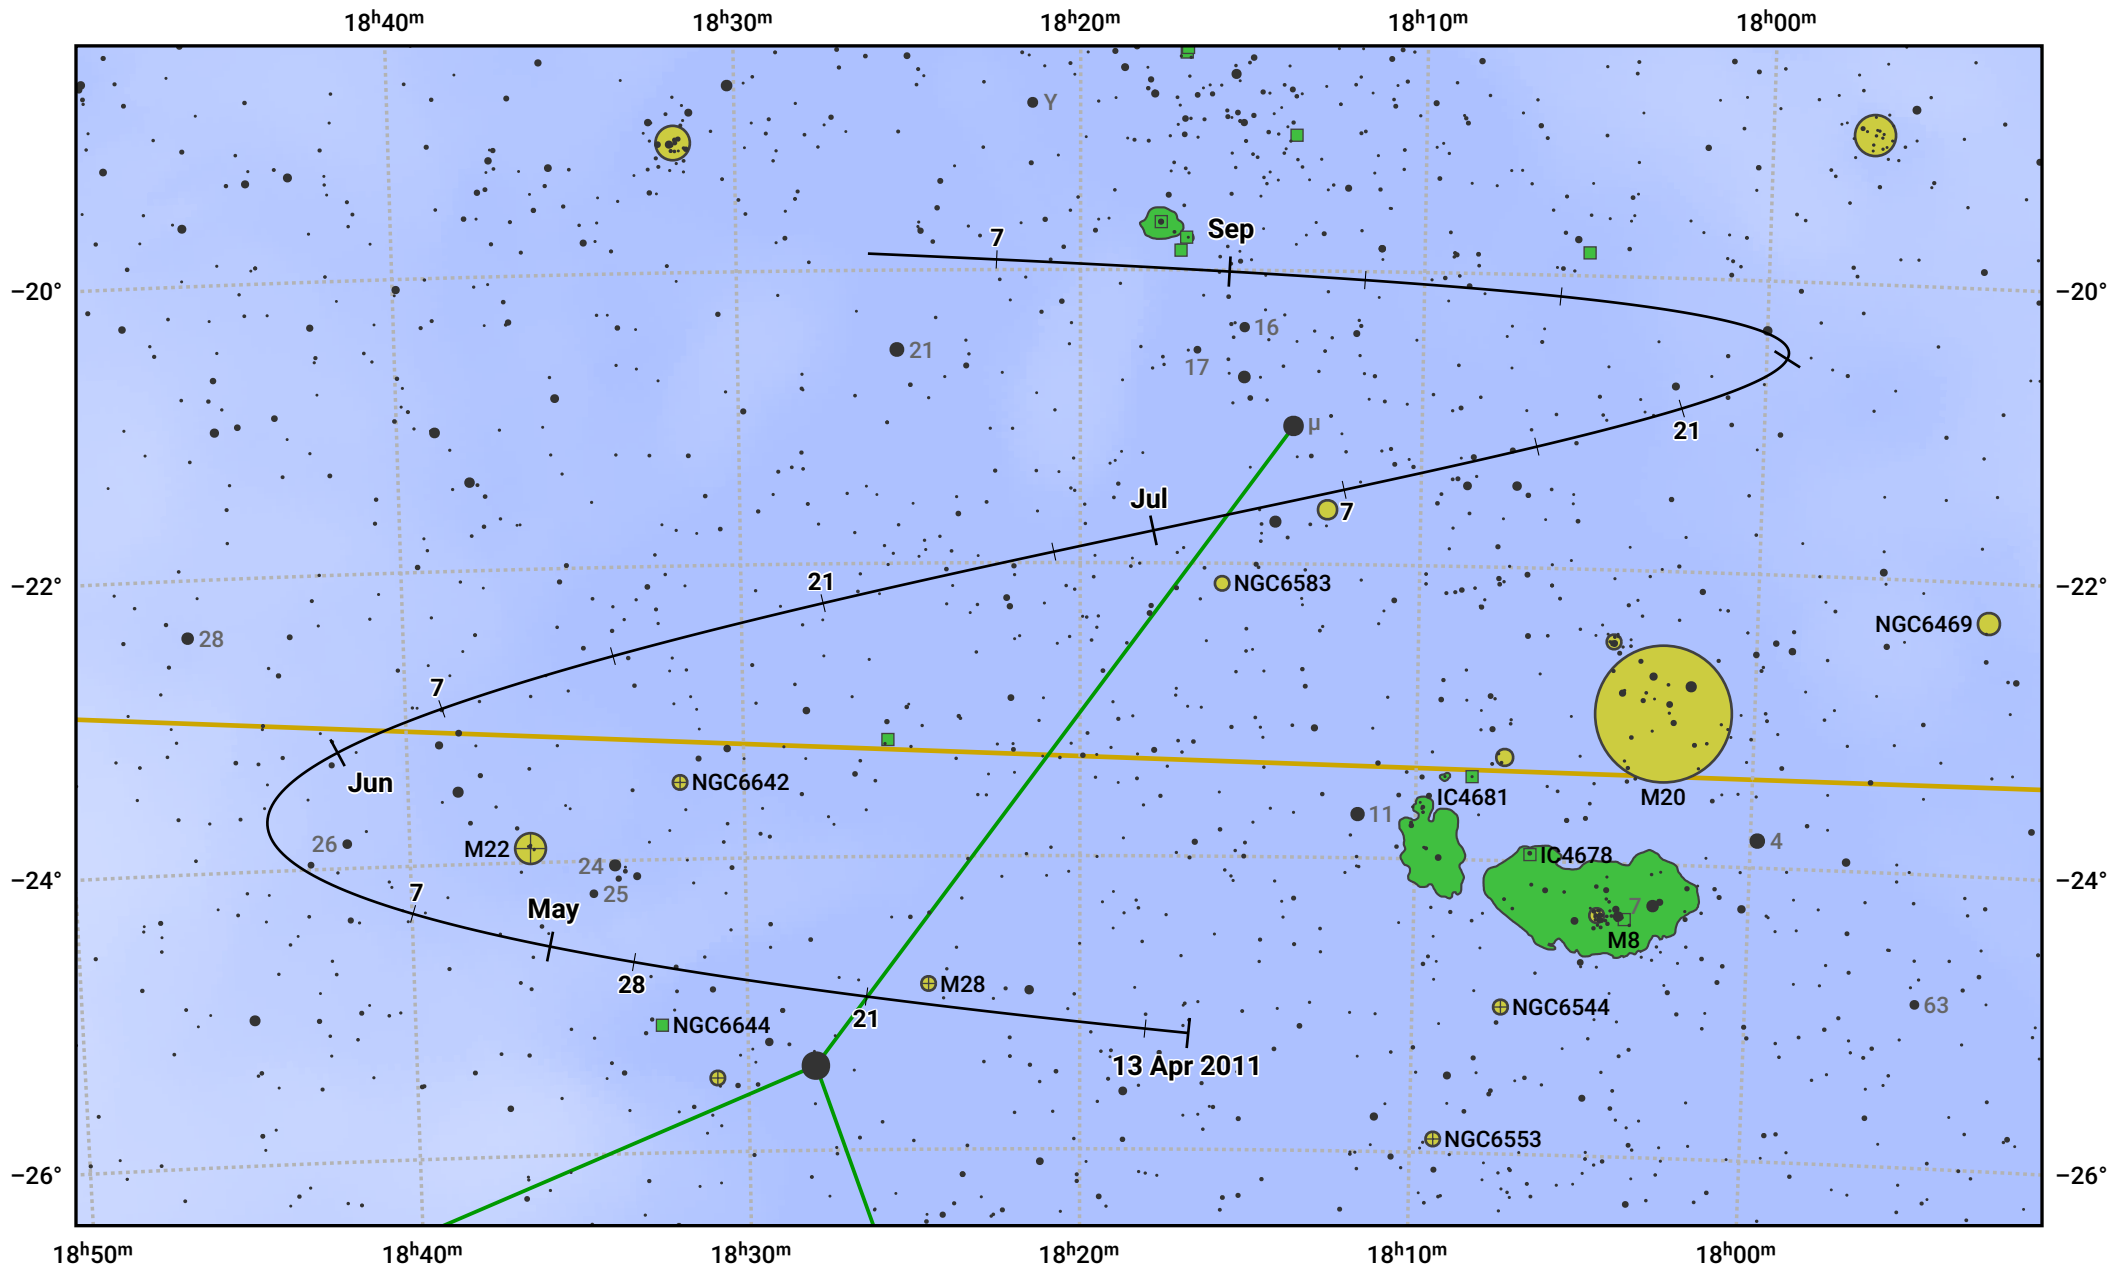

The path of Asteroid 43 Ariadne around opposition on 27 Jun 2011

© Dominic Ford 2011–2024. Date markers placed at midnight UTC. Downloaded from <https://in-the-sky.org>

Magnitude scale: 10.0 9.0 8.0 7.0 6.0 5.0 4.0 3.0 2.0

— Ecliptic Plane

Galaxy Bright nebula Open cluster Globular cluster

Date	Mag	Phase
2011 May 1	10.8	94%
2011 May 22	10.2	97%
2011 Jun 1	9.9	98%
2011 Jun 22	9.2	100%
2011 Jul 1	9.1	100%
2011 Aug 1	10.1	97%
2011 Aug 3	10.2	97%
2011 Sep 1	11.0	94%