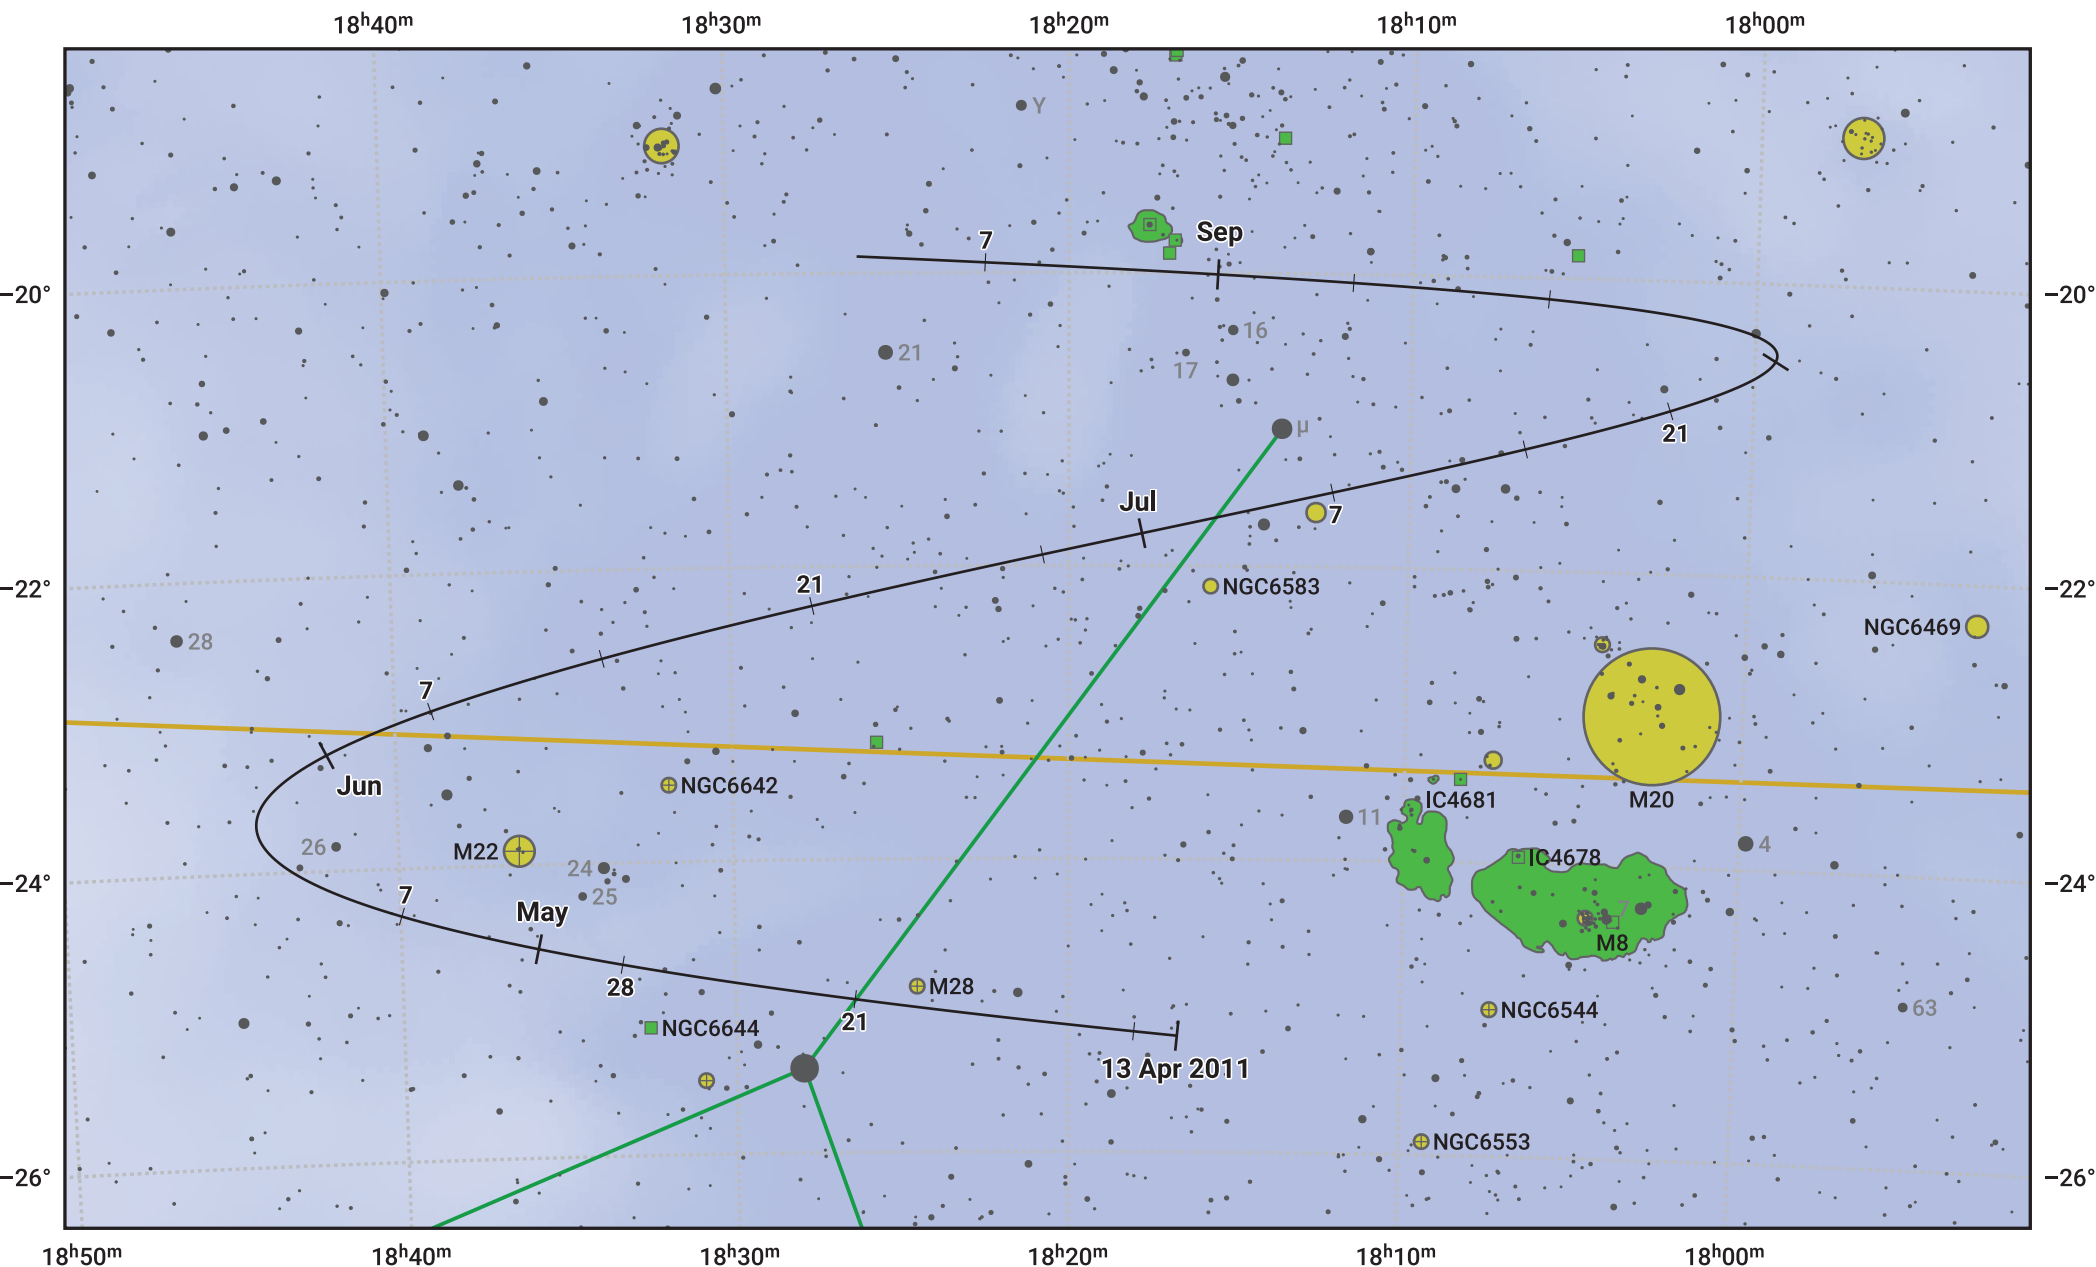

The path of Asteroid 43 Ariadne around opposition on 27 Jun 2011

© Dominic Ford 2011–2024. Date markers placed at midnight UTC. Downloaded from <https://in-the-sky.org>

Magnitude scale: 10.0 9.0 8.0 7.0 6.0 5.0 4.0 3.0 2.0

— Ecliptic Plane

Galaxy Bright nebula Open cluster Globular cluster

Date	Mag	Phase
2011 May 1	10.8	94%
2011 May 22	10.2	97%
2011 Jun 1	9.9	98%
2011 Jun 22	9.2	100%
2011 Jul 1	9.1	100%
2011 Aug 1	10.1	97%
2011 Aug 3	10.2	97%
2011 Sep 1	11.0	94%