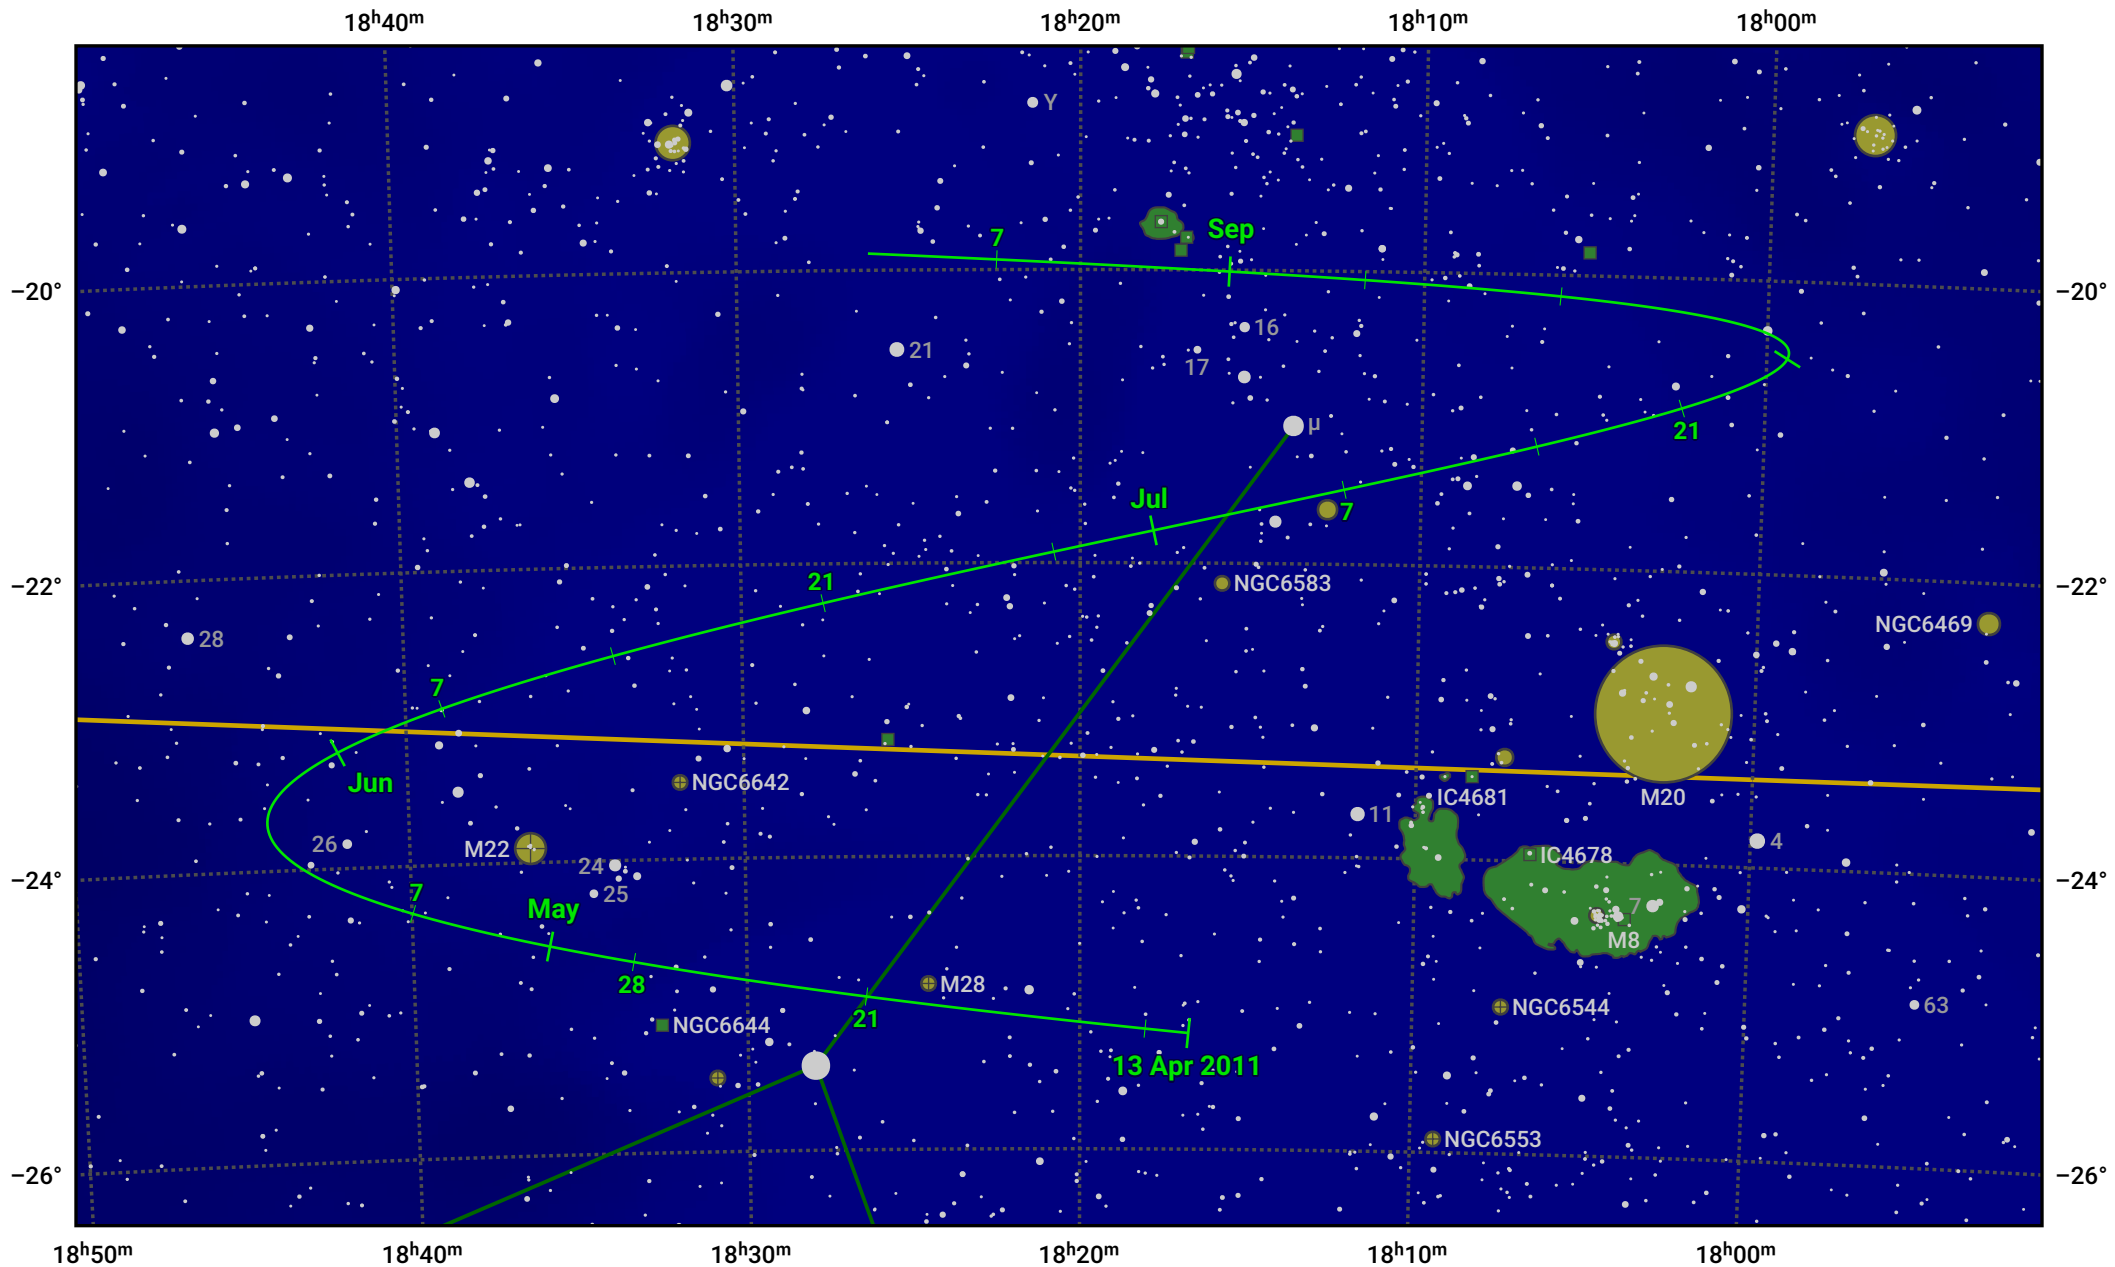

# The path of Asteroid 43 Ariadne around opposition on 27 Jun 2011

© Dominic Ford 2011–2024. Date markers placed at midnight UTC. Downloaded from <https://in-the-sky.org>

Magnitude scale: 10.0 9.0 8.0 7.0 6.0 5.0 4.0 3.0 2.0

— Ecliptic Plane

Galaxy    Bright nebula    Open cluster    Globular cluster

Date	Mag	Phase
2011 May 1	10.8	94%
2011 May 22	10.2	97%
2011 Jun 1	9.9	98%
2011 Jun 22	9.2	100%
2011 Jul 1	9.1	100%
2011 Aug 1	10.1	97%
2011 Aug 3	10.2	97%
2011 Sep 1	11.0	94%