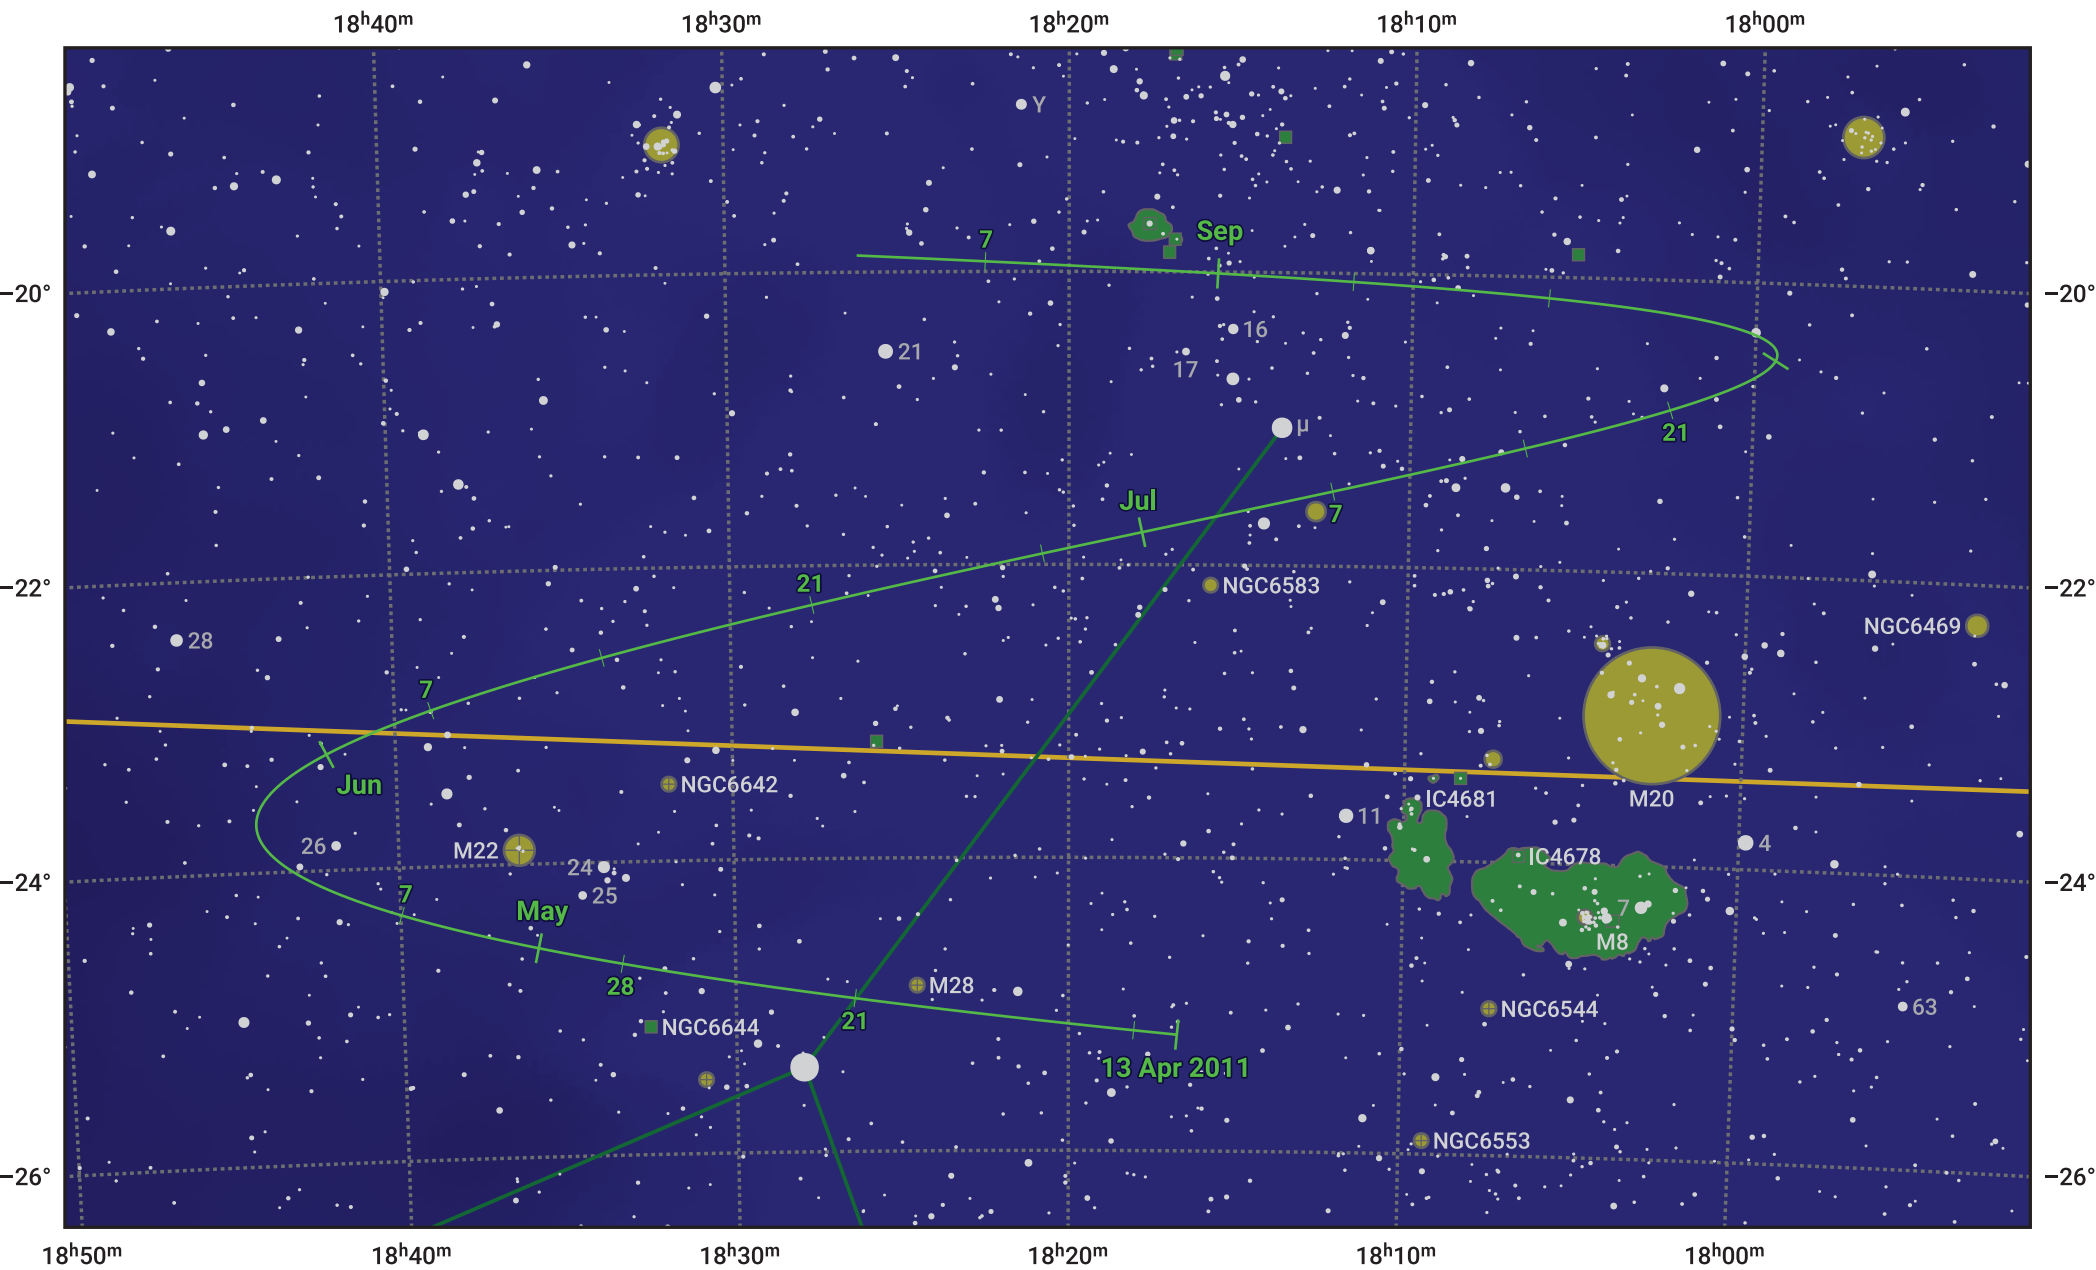

# The path of Asteroid 43 Ariadne around opposition on 27 Jun 2011

© Dominic Ford 2011–2024. Date markers placed at midnight UTC. Downloaded from <https://in-the-sky.org>

Magnitude scale: 10.0 9.0 8.0 7.0 6.0 5.0 4.0 3.0 2.0

— Ecliptic Plane

Galaxy    Bright nebula    Open cluster    Globular cluster

Date	Mag	Phase
2011 May 1	10.8	94%
2011 May 22	10.2	97%
2011 Jun 1	9.9	98%
2011 Jun 22	9.2	100%
2011 Jul 1	9.1	100%
2011 Aug 1	10.1	97%
2011 Aug 3	10.2	97%
2011 Sep 1	11.0	94%