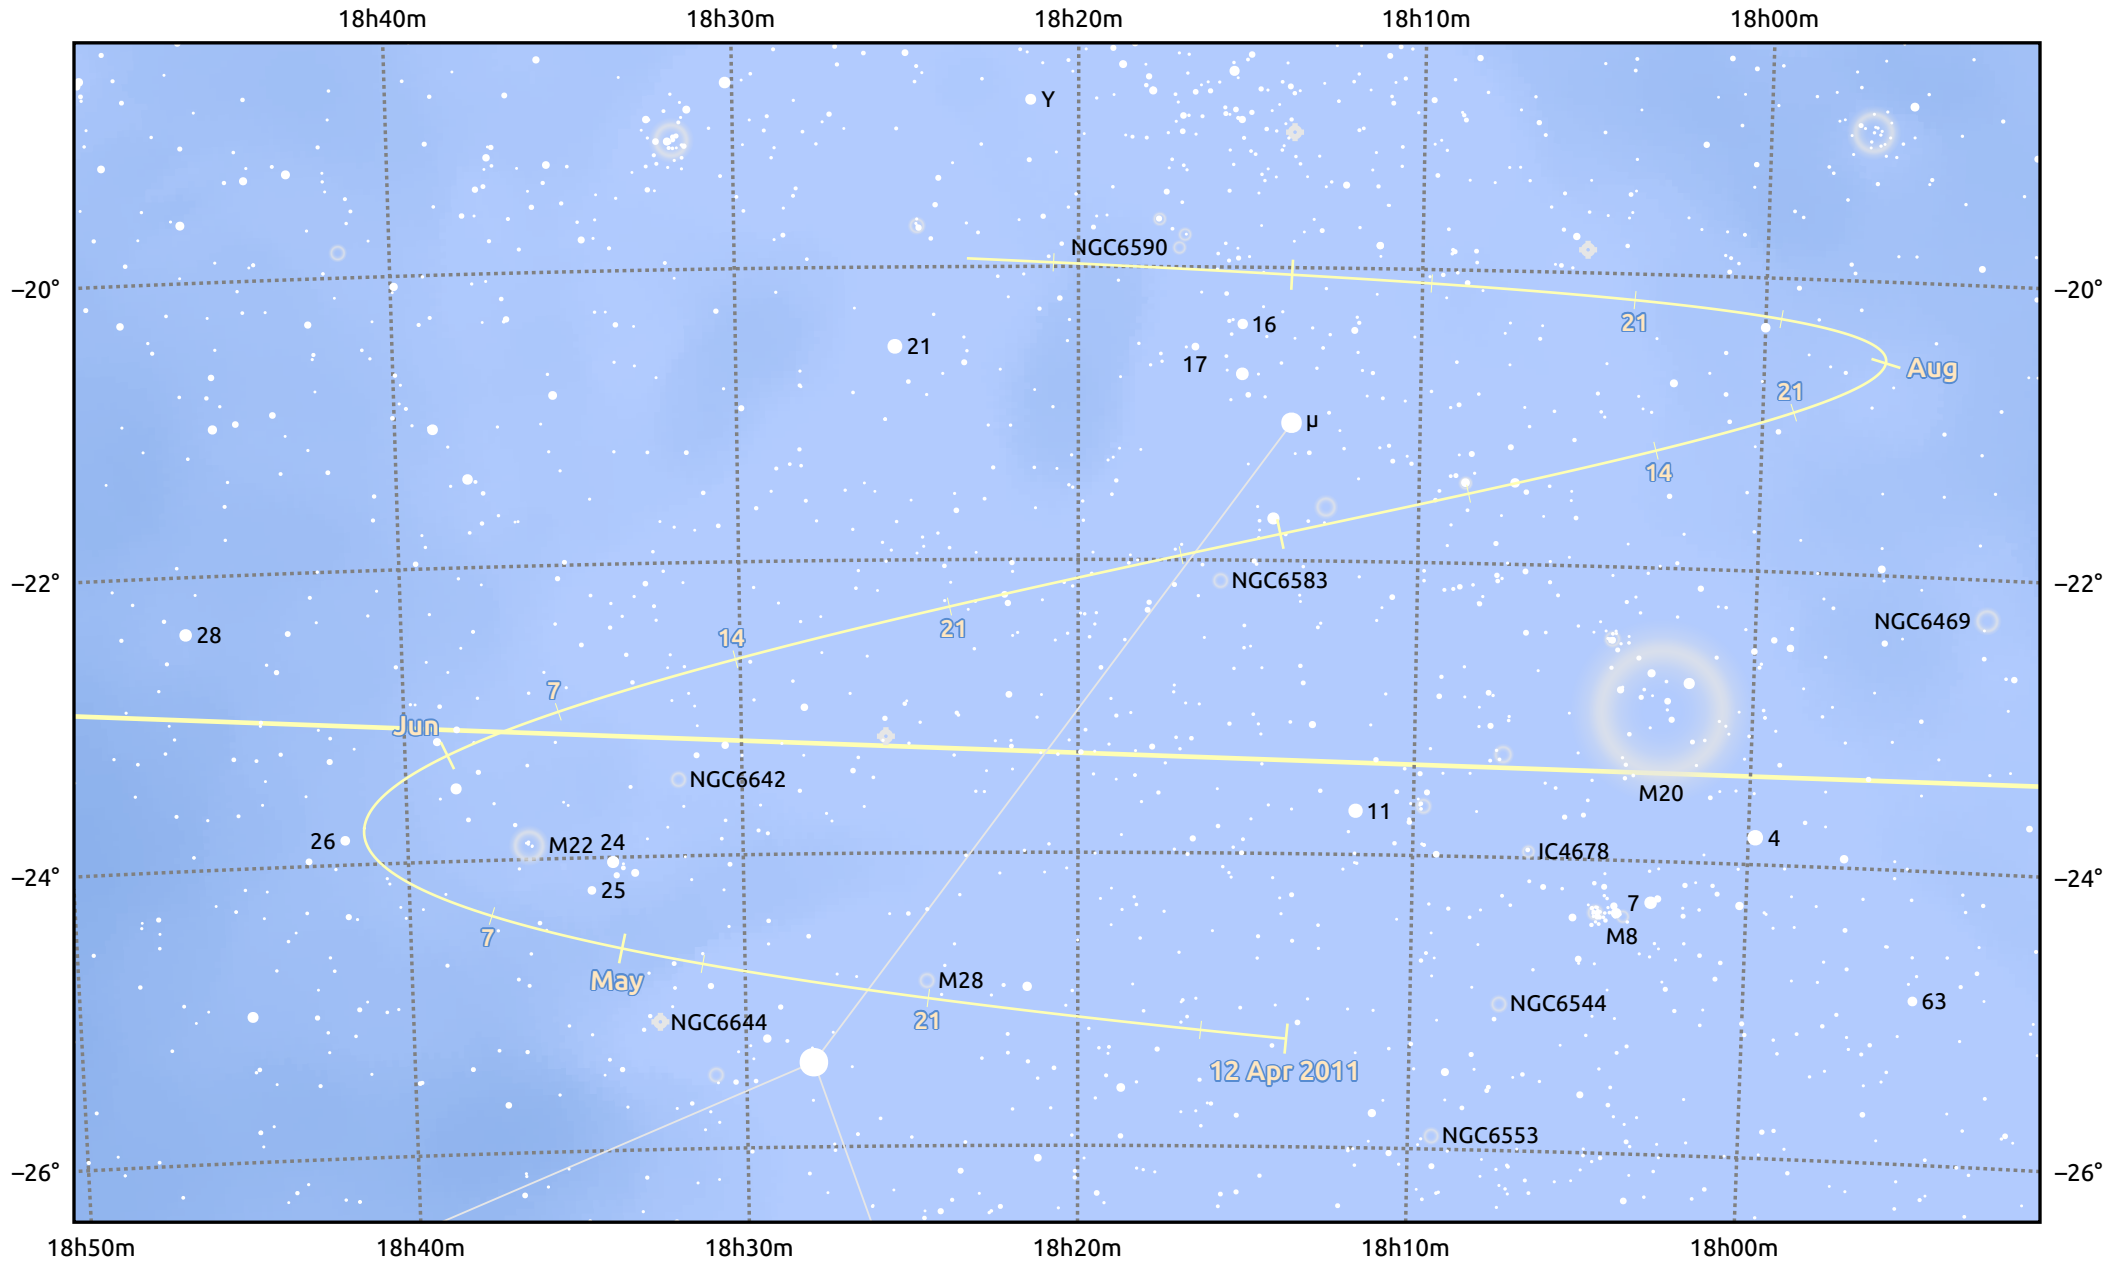

# The path of Asteroid 43 Ariadne around opposition on 26 Jun 2011

© Dominic Ford 2011–2025. Date markers placed at midnight UTC. Downloaded from <https://in-the-sky.org>

Magnitude scale: · 10.0 · 9.0 · 8.0 · 7.0 · 6.0 · 5.0 · 4.0 · 3.0 · 2.0

— Ecliptic Plane

Galaxy    Bright nebula    Open cluster    Globular cluster    Planetary nebula

Date	Mag	Phase
2011 May 1	10.8	95%
2011 May 22	10.2	97%
2011 Jun 1	9.9	98%
2011 Jun 22	9.1	100%
2011 Jul 1	9.2	100%
2011 Aug 1	10.2	97%
2011 Sep 1	11.0	93%