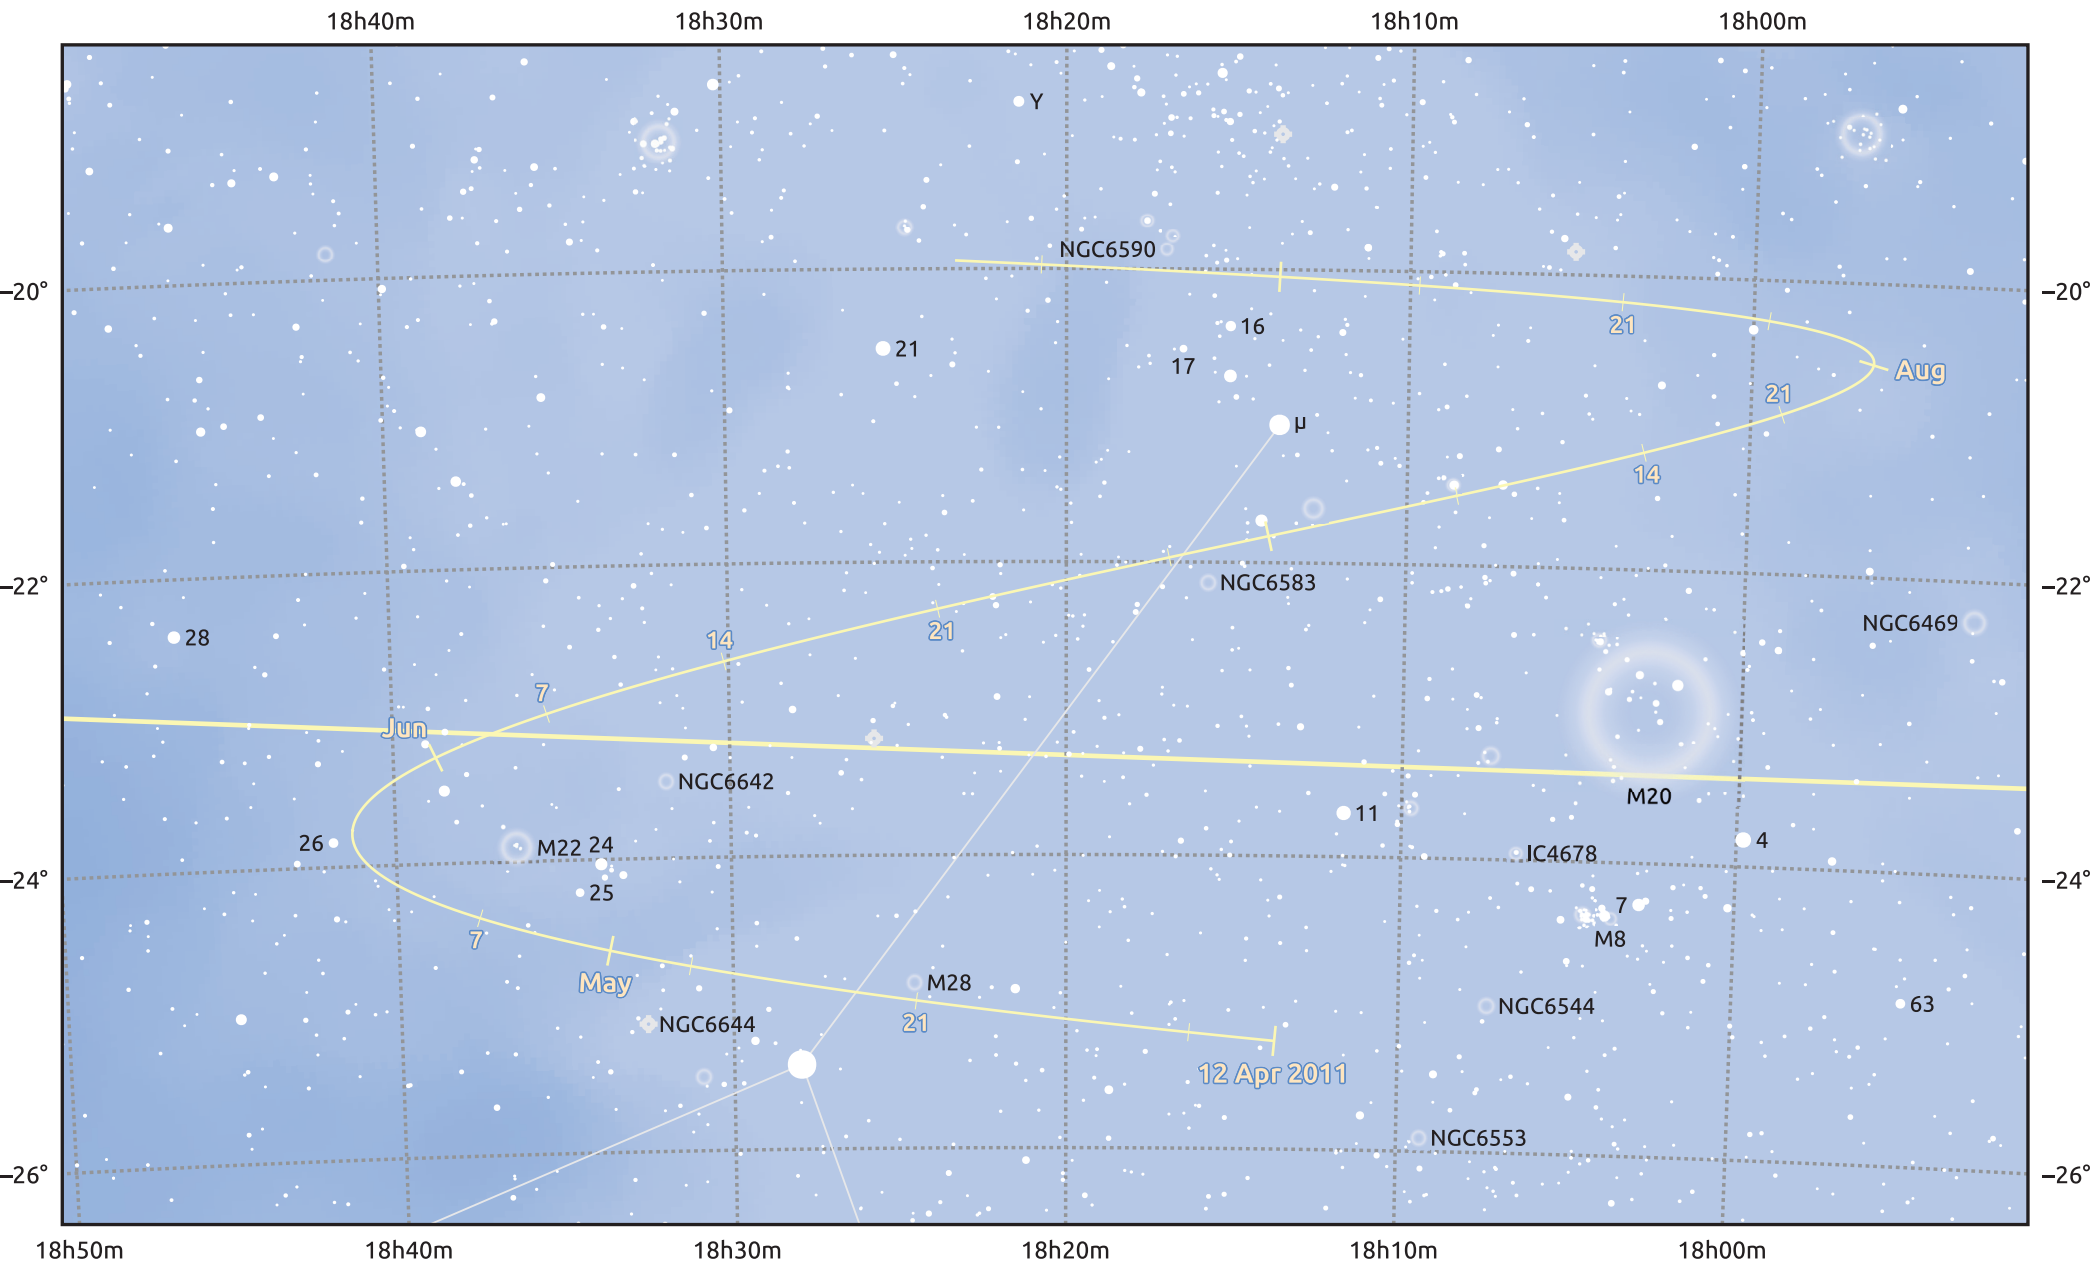

The path of Asteroid 43 Ariadne around opposition on 26 Jun 2011

© Dominic Ford 2011–2025. Date markers placed at midnight UTC. Downloaded from <https://in-the-sky.org>

Magnitude scale: 10.0 9.0 8.0 7.0 6.0 5.0 4.0 3.0 2.0

Ecliptic Plane

Galaxy Bright nebula Open cluster Globular cluster Planetary nebula

Date	Mag	Phase
2011 May 1	10.8	95%
2011 May 22	10.2	97%
2011 Jun 1	9.9	98%
2011 Jun 22	9.1	100%
2011 Jul 1	9.2	100%
2011 Aug 1	10.2	97%
2011 Sep 1	11.0	93%