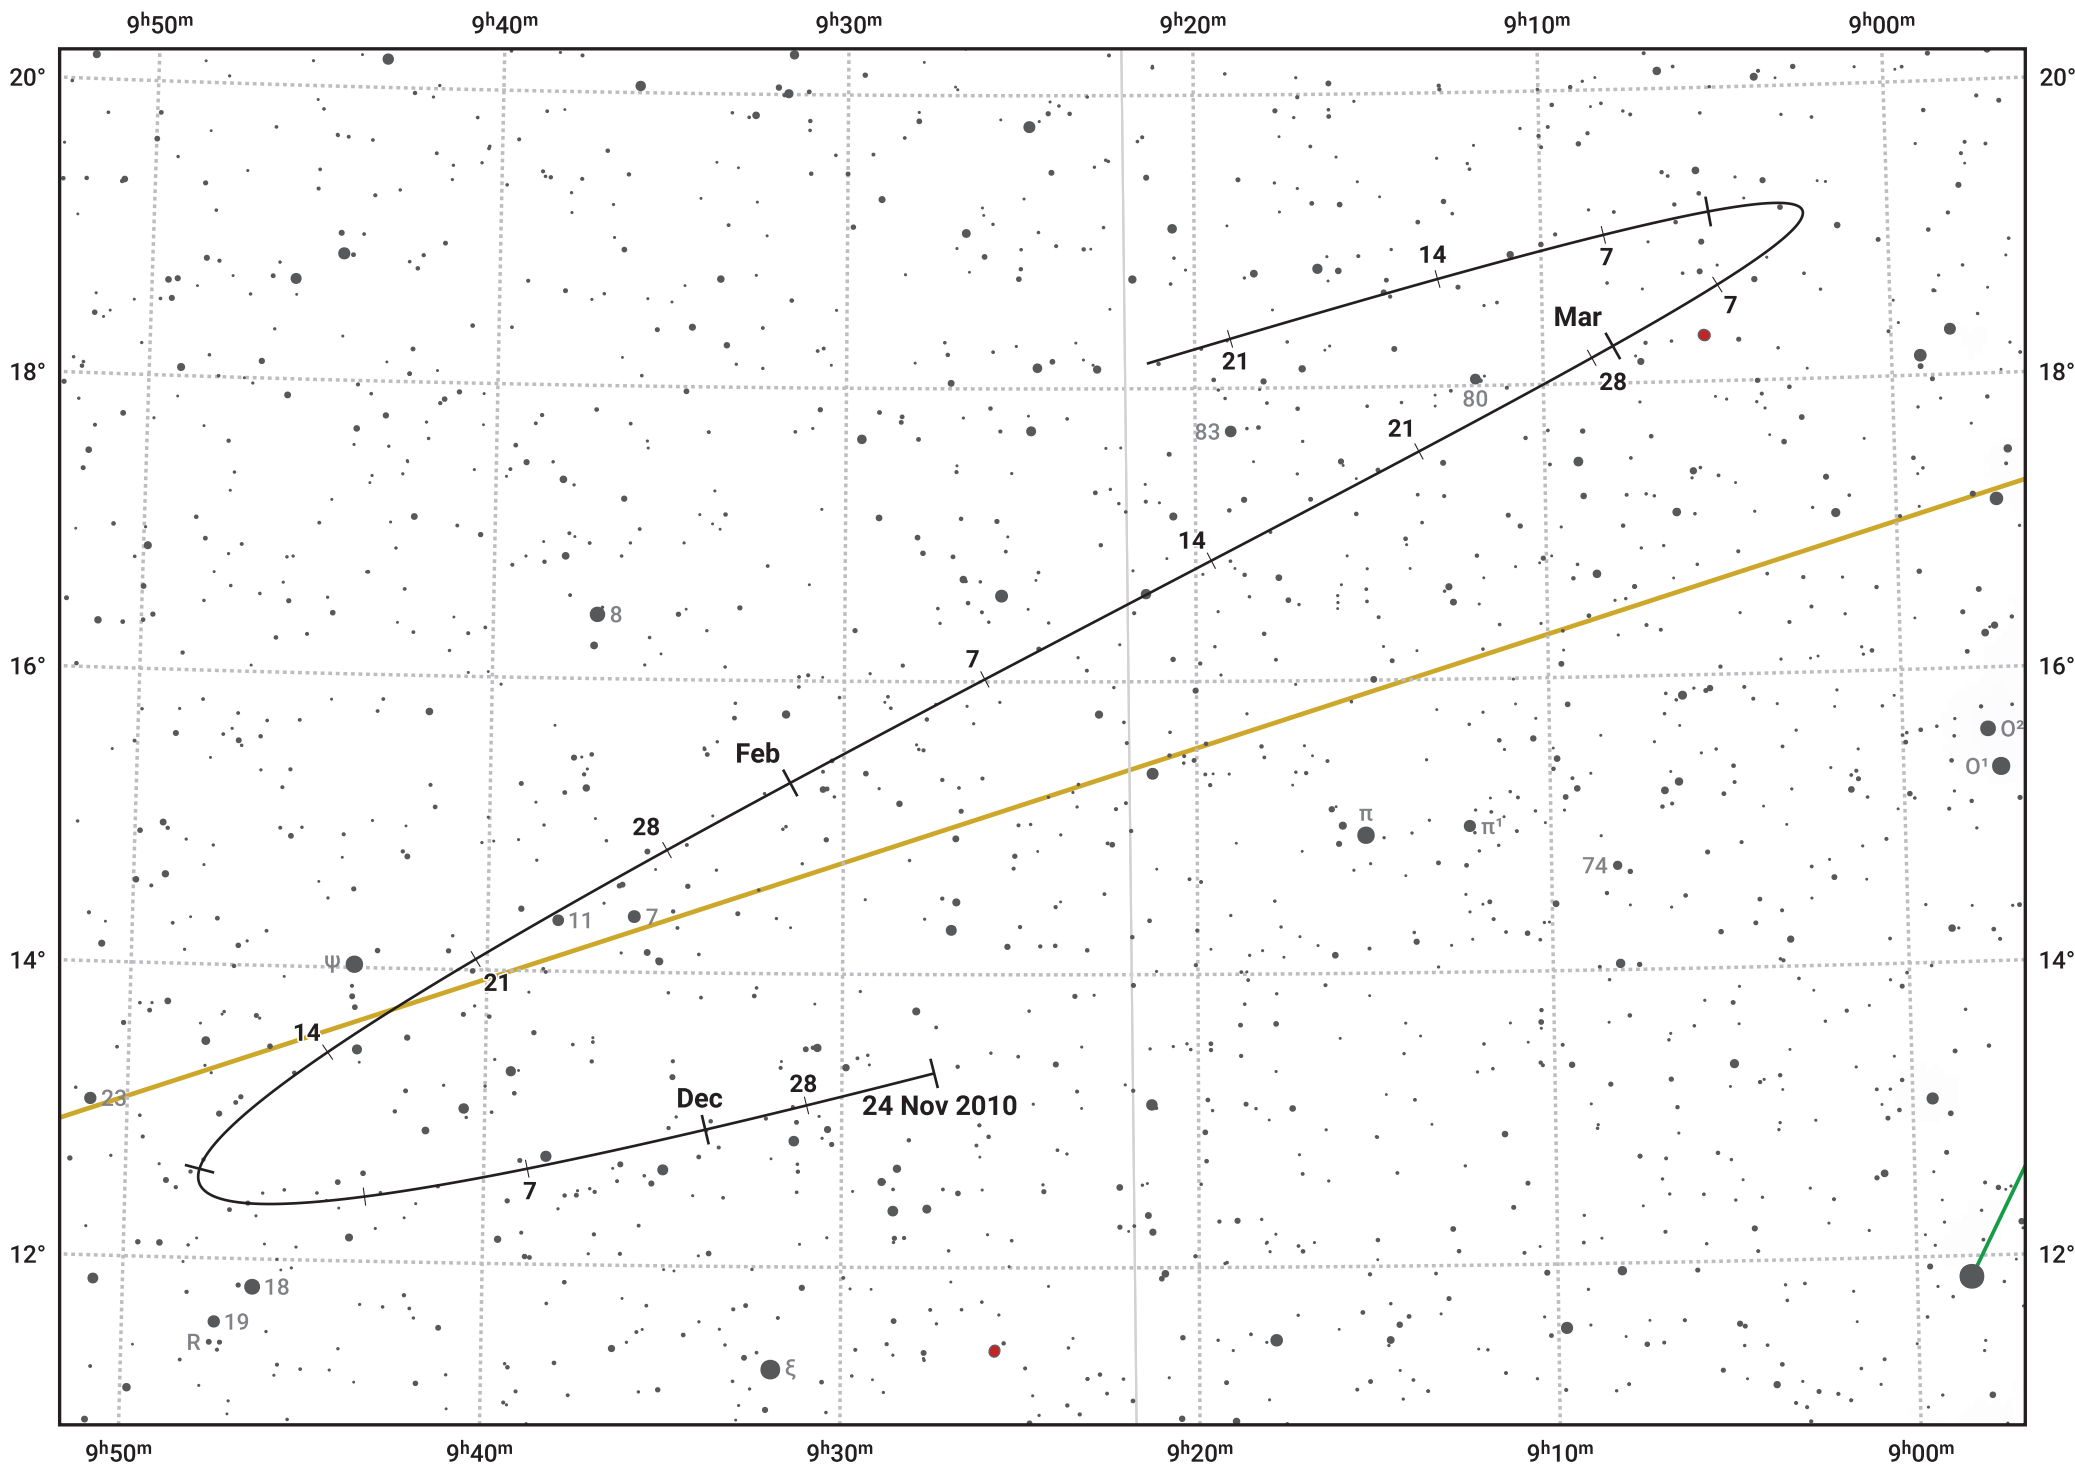

The path of Asteroid 44 Nysa around opposition on 7 Feb 2011

© Dominic Ford 2011–2024. Date markers placed at midnight UTC. Downloaded from <https://in-the-sky.org>

Magnitude scale: · 11.0 · 10.0 · 9.0 · 8.0 · 7.0 · 6.0 ● 5.0 ● 4.0

— Ecliptic Plane

● Galaxy

■ Bright nebula

● Open cluster

⊕ Globular cluster

Date	Mag	Phase
2010 Dec 1	10.5	94%
2011 Jan 1	9.8	97%
2011 Jan 9	9.6	98%
2011 Feb 1	8.9	100%
2011 Mar 1	9.4	99%
2011 Apr 1	10.3	96%
2011 Apr 15	10.6	95%