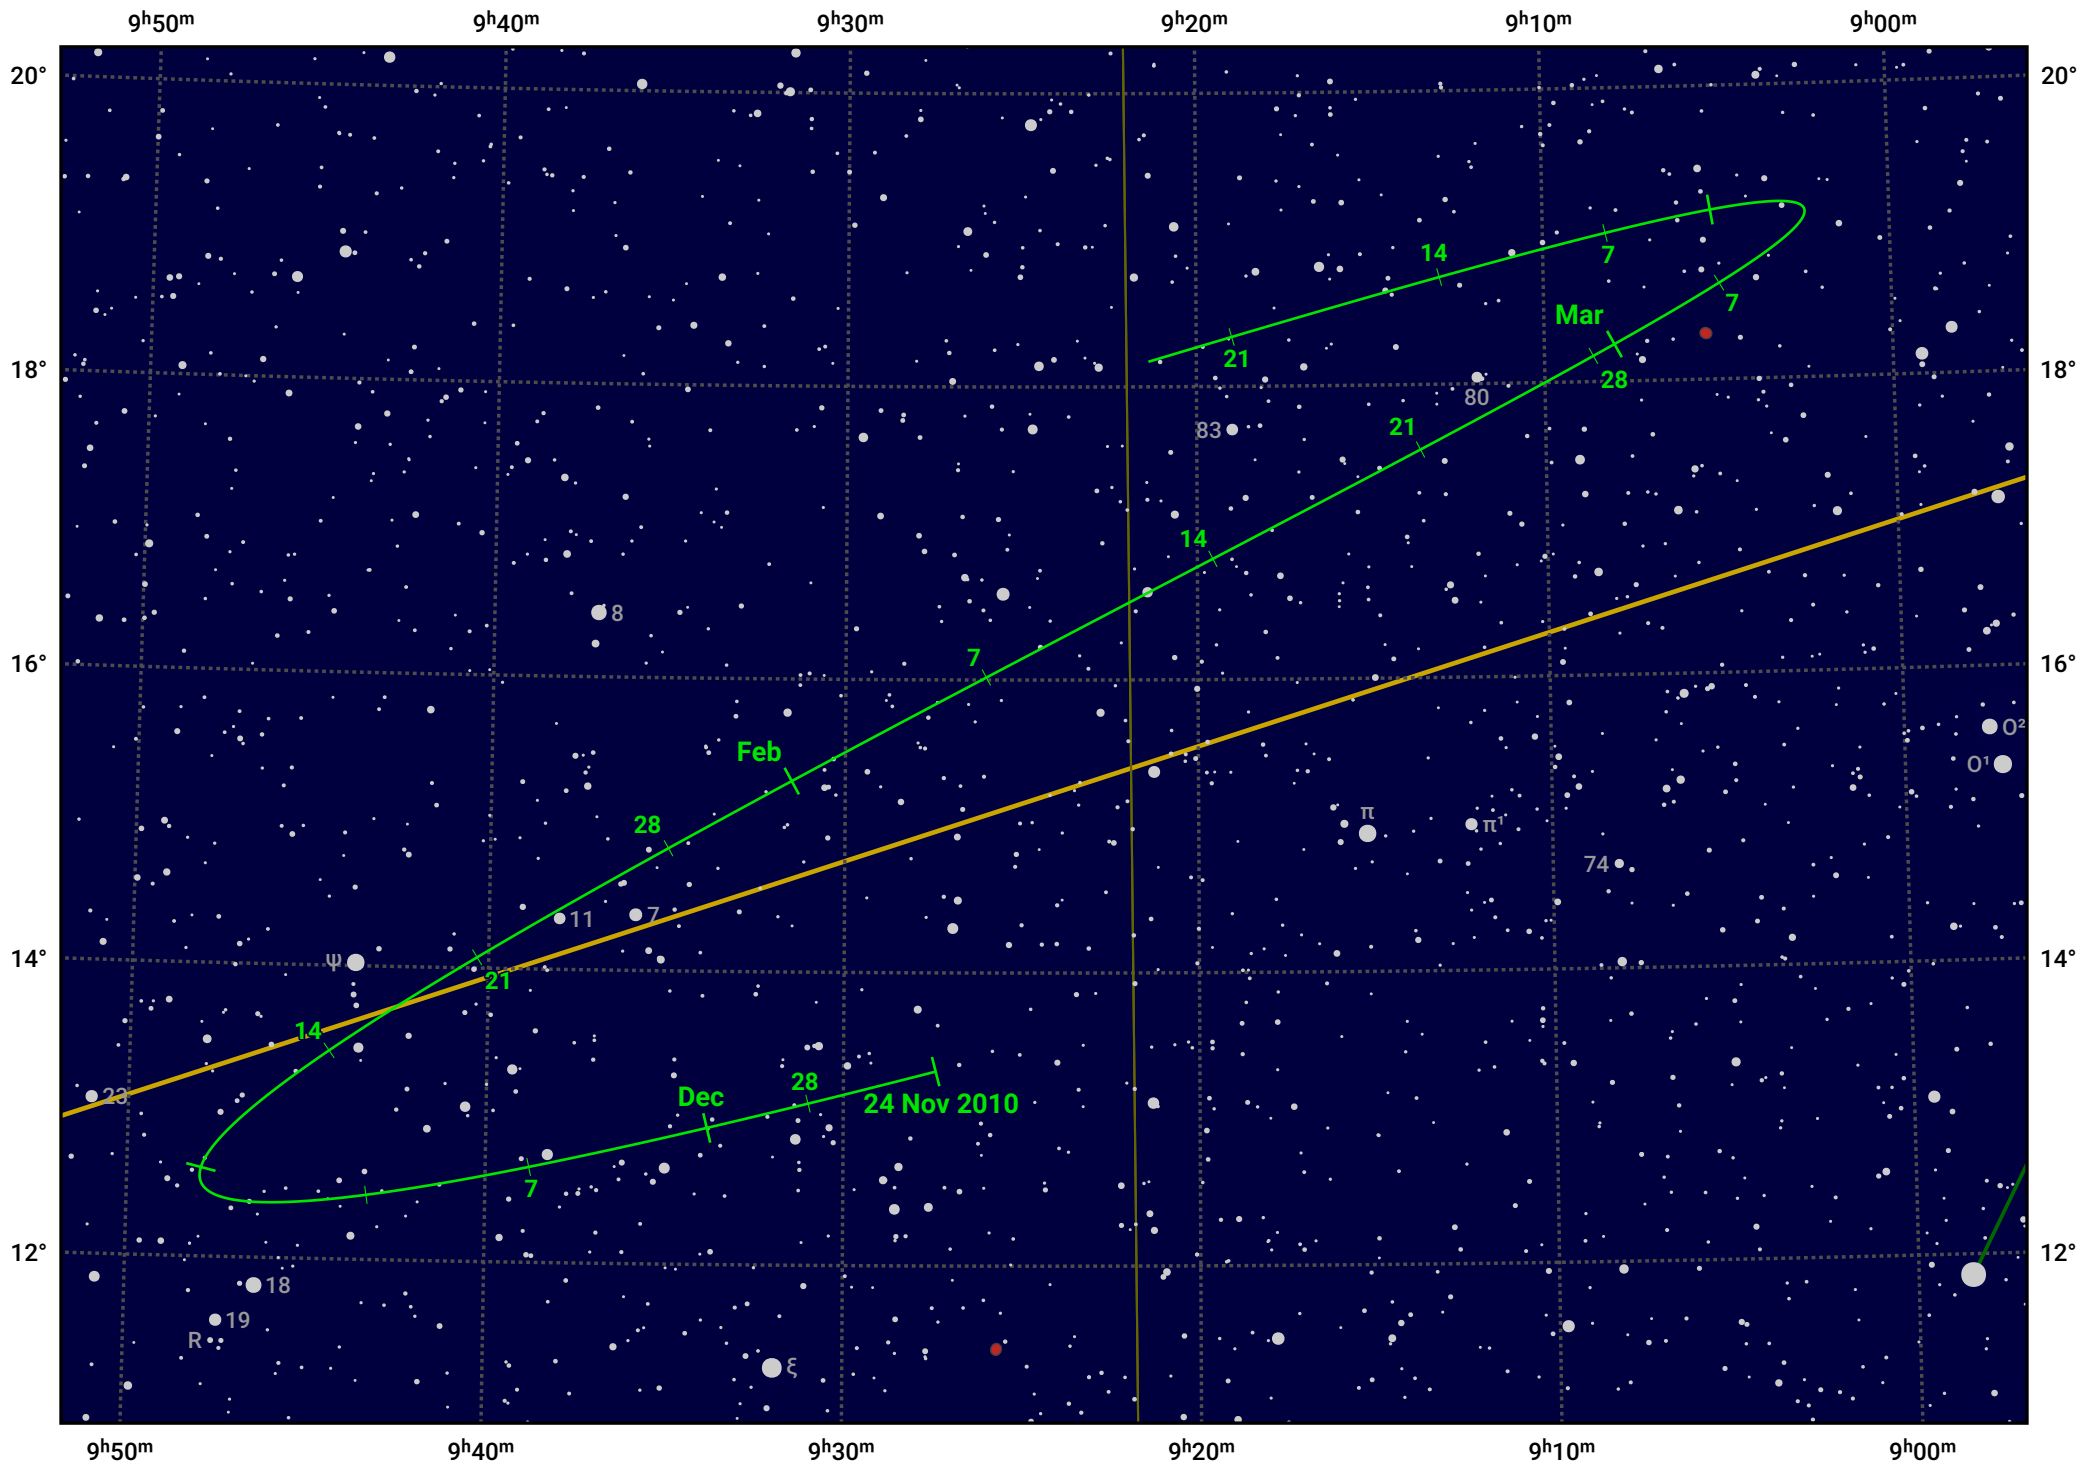

The path of Asteroid 44 Nysa around opposition on 7 Feb 2011

© Dominic Ford 2011–2024. Date markers placed at midnight UTC. Downloaded from <https://in-the-sky.org>

Magnitude scale: · 11.0 · 10.0 · 9.0 · 8.0 · 7.0 · 6.0 ● 5.0 ● 4.0

— Ecliptic Plane

● Galaxy ■ Bright nebula ● Open cluster ● Globular cluster

Date	Mag	Phase
2010 Dec 1	10.5	94%
2011 Jan 1	9.8	97%
2011 Jan 9	9.6	98%
2011 Feb 1	8.9	100%
2011 Mar 1	9.4	99%
2011 Apr 1	10.3	96%
2011 Apr 15	10.6	95%