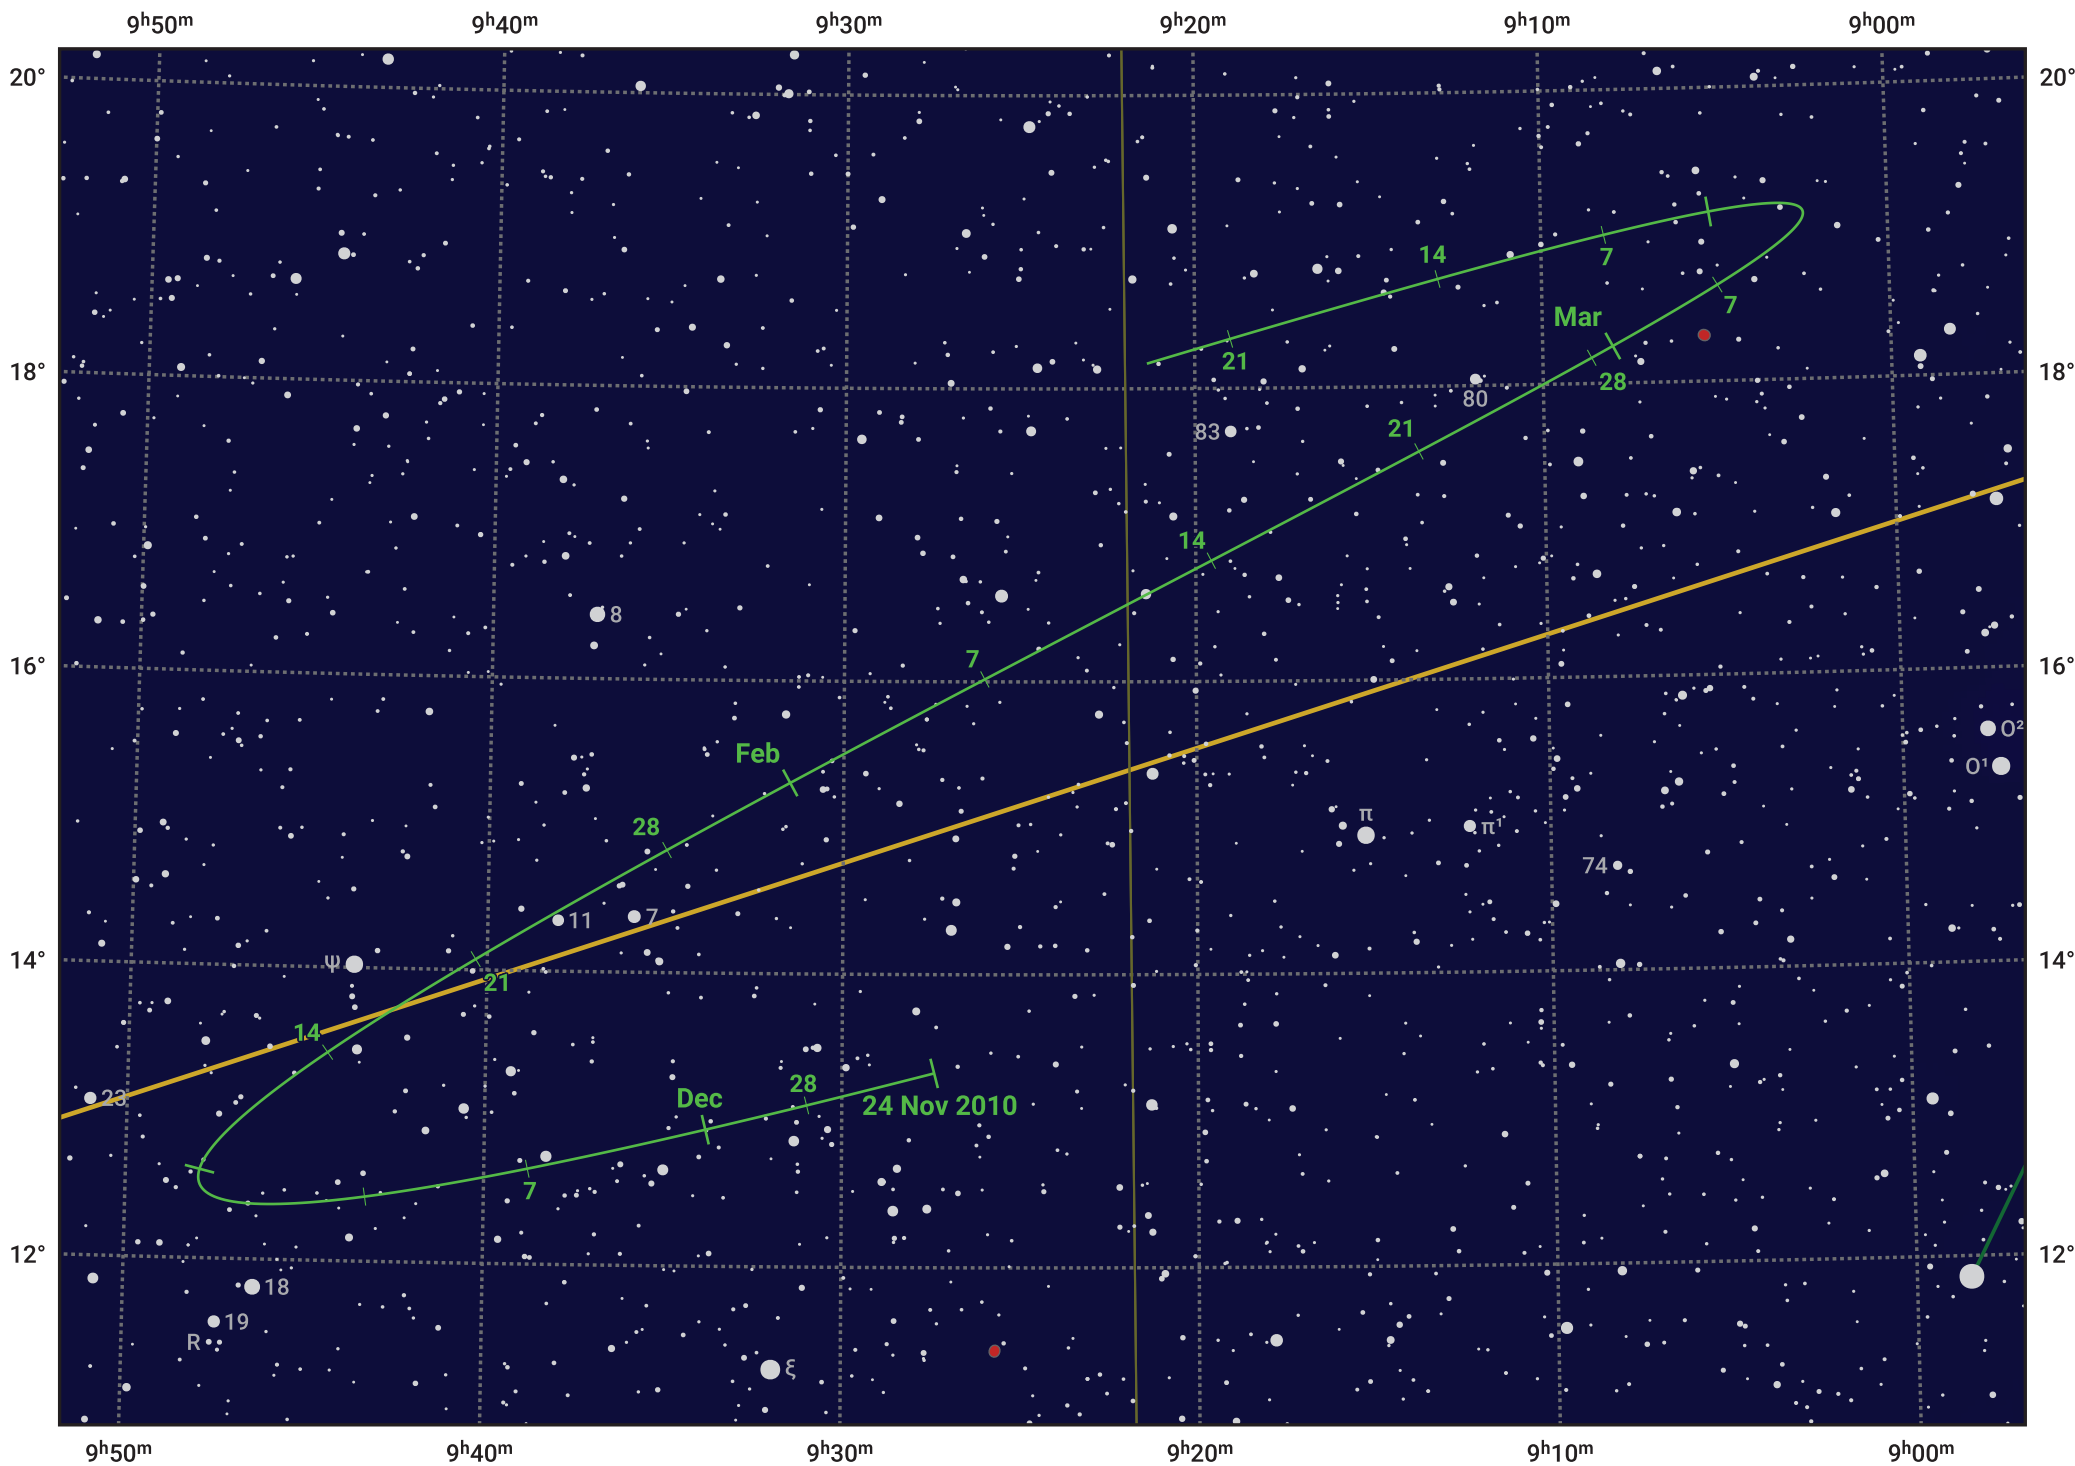

# The path of Asteroid 44 Nysa around opposition on 7 Feb 2011

© Dominic Ford 2011–2024. Date markers placed at midnight UTC. Downloaded from <https://in-the-sky.org>

Magnitude scale: · 11.0 · 10.0 · 9.0 · 8.0 · 7.0 · 6.0 ● 5.0 ● 4.0

— Ecliptic Plane

● Galaxy    ■ Bright nebula    ● Open cluster    ● Globular cluster

| Date        | Mag  | Phase |
|-------------|------|-------|
| 2010 Dec 1  | 10.5 | 94%   |
| 2011 Jan 1  | 9.8  | 97%   |
| 2011 Jan 9  | 9.6  | 98%   |
| 2011 Feb 1  | 8.9  | 100%  |
| 2011 Mar 1  | 9.4  | 99%   |
| 2011 Apr 1  | 10.3 | 96%   |
| 2011 Apr 15 | 10.6 | 95%   |