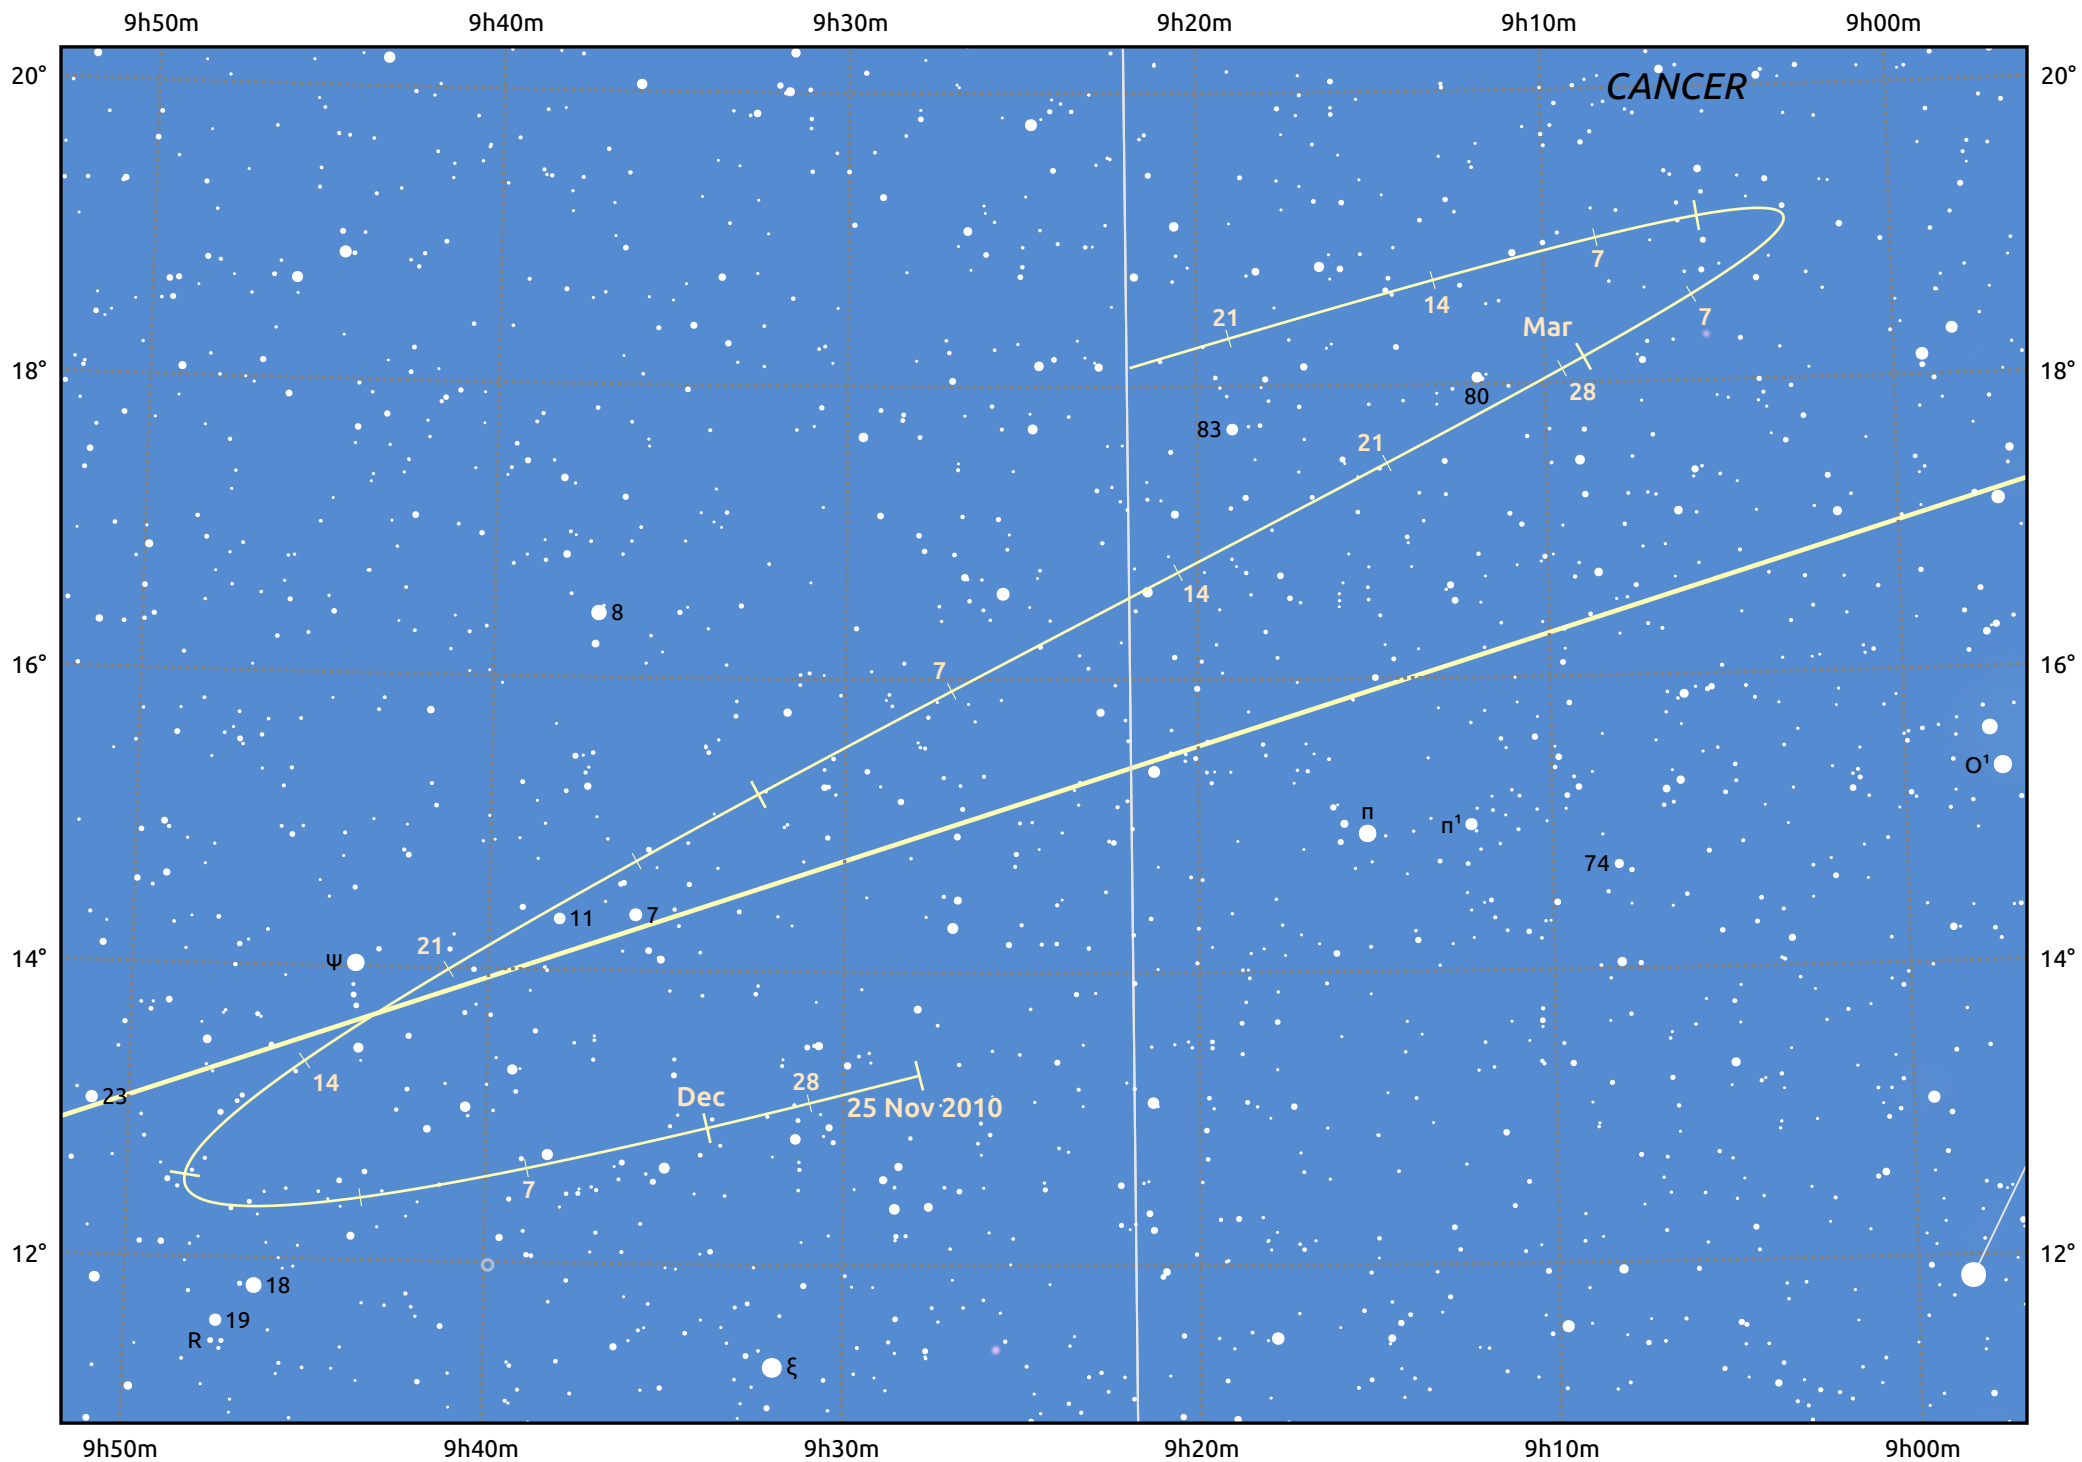

The path of Asteroid 44 Nysa around opposition on 8 Feb 2011

© Dominic Ford 2011–2025. Date markers placed at midnight UTC. Downloaded from <https://in-the-sky.org>

Magnitude scale: · 11.0 · 10.0 · 9.0 · 8.0 · 7.0 · 6.0 ● 5.0 ● 4.0

— Ecliptic Plane

Galaxy Bright nebula Open cluster Globular cluster Planetary nebula

Date	Mag	Phase
2010 Dec 1	10.5	94%
2011 Jan 1	9.8	97%
2011 Jan 9	9.6	98%
2011 Feb 1	8.9	100%
2011 Mar 1	9.4	99%
2011 Apr 1	10.3	96%
2011 Apr 16	10.6	95%