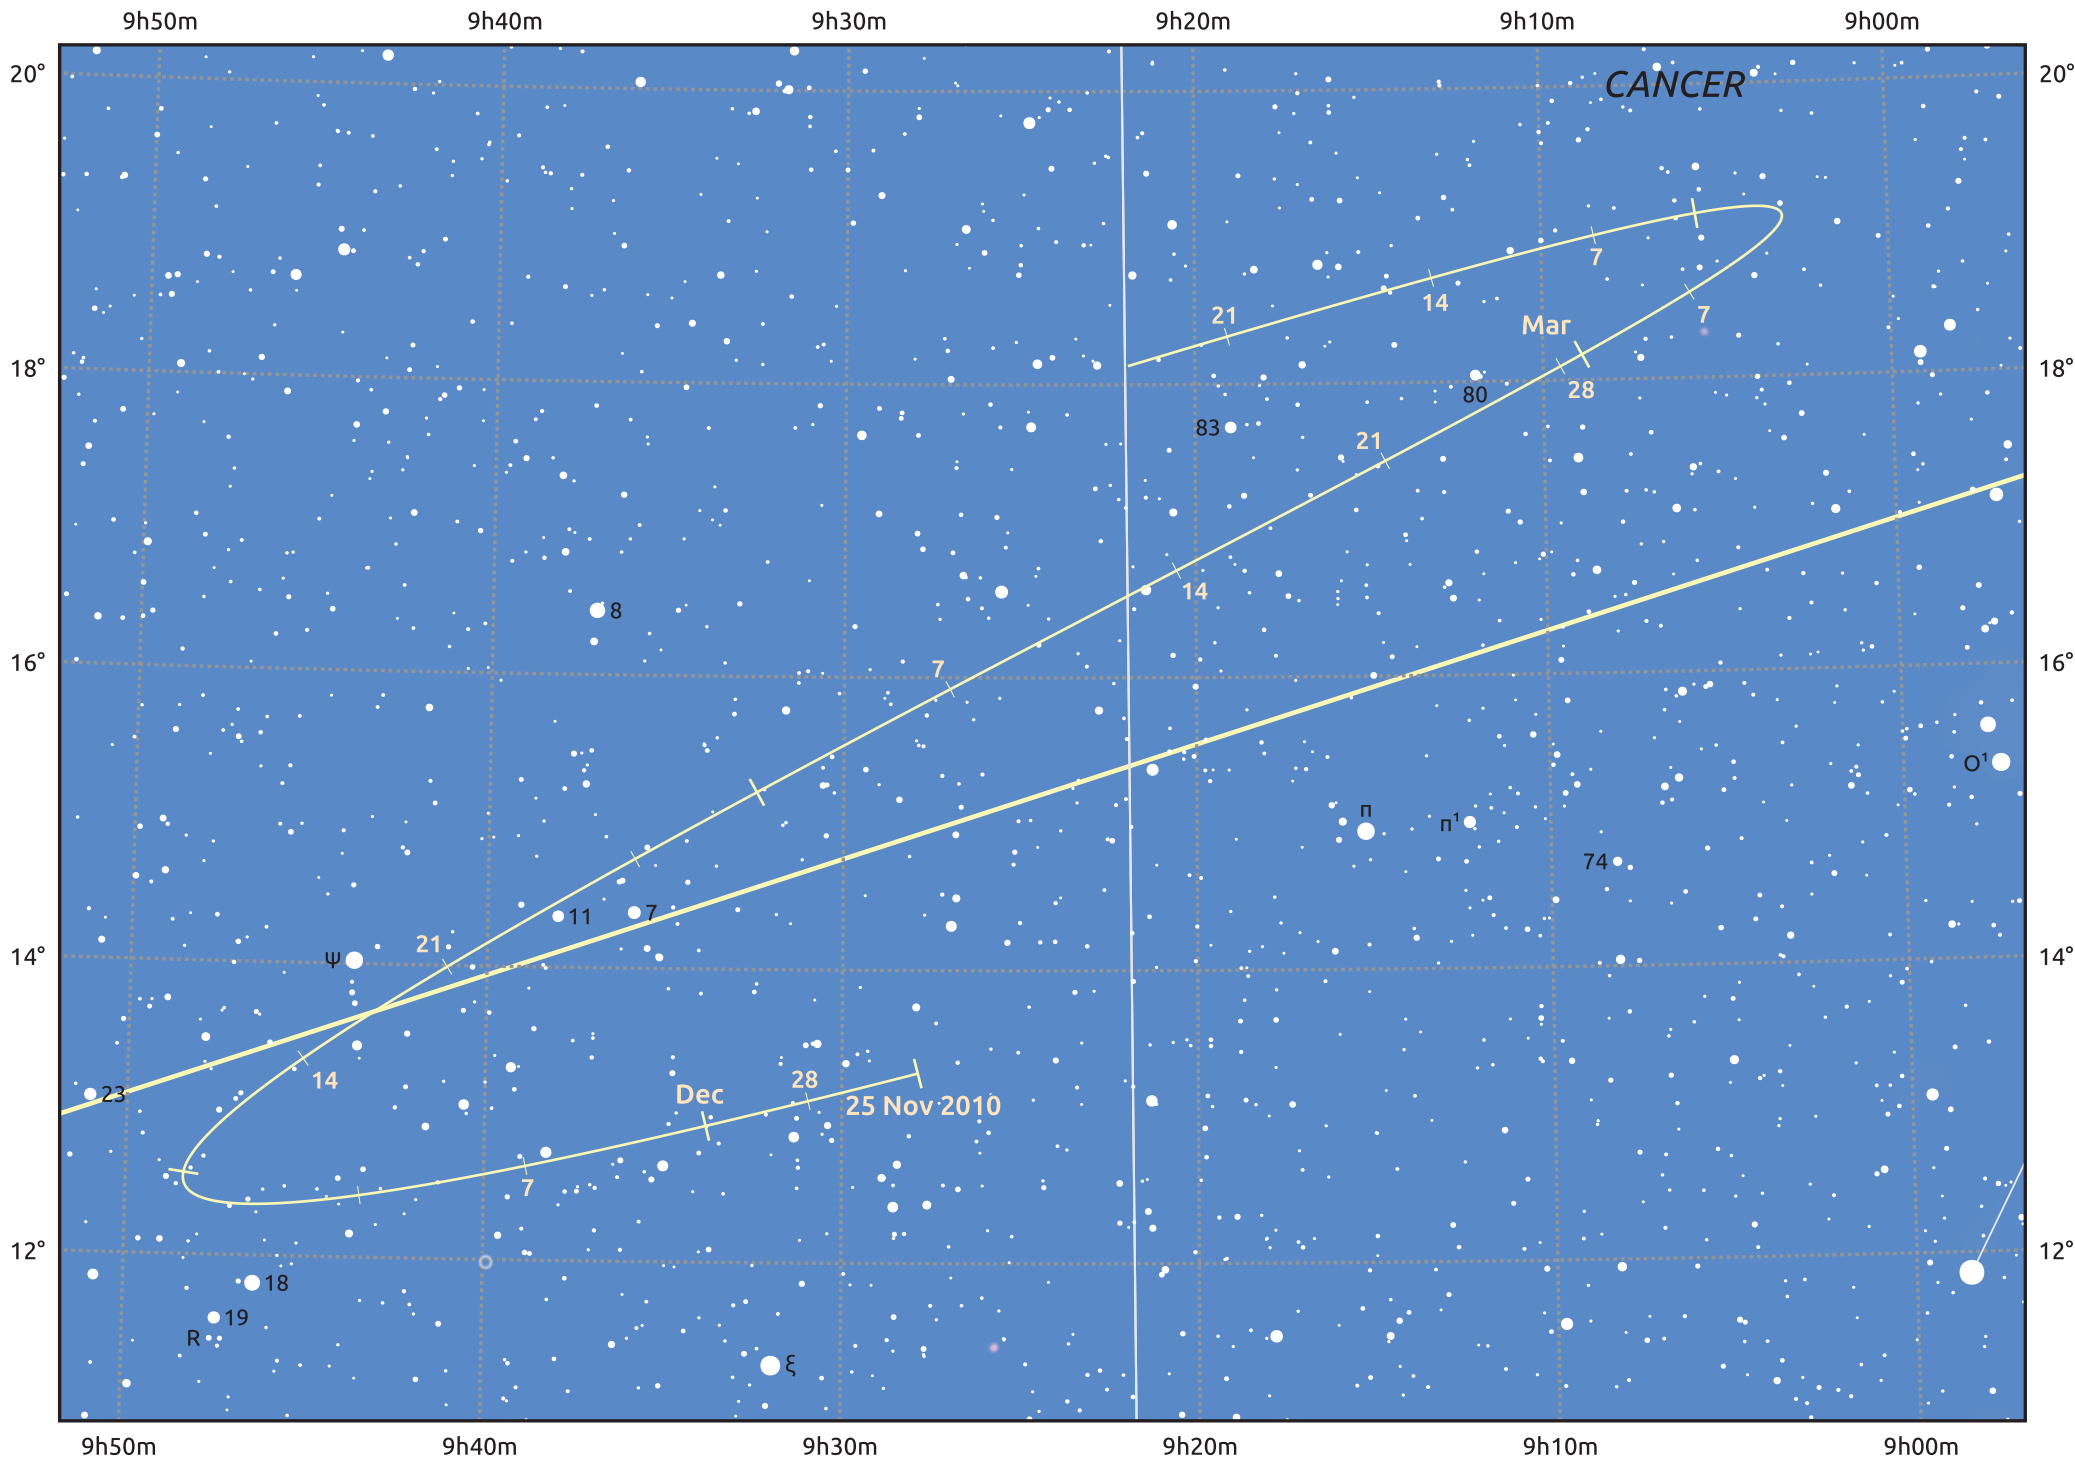

# The path of Asteroid 44 Nysa around opposition on 8 Feb 2011

© Dominic Ford 2011–2025. Date markers placed at midnight UTC. Downloaded from <https://in-the-sky.org>

Magnitude scale: · 11.0 · 10.0 · 9.0 · 8.0 · 7.0 · 6.0 ● 5.0 ● 4.0

— Ecliptic Plane

Galaxy Bright nebula Open cluster Globular cluster Planetary nebula

Date	Mag	Phase
2010 Dec 1	10.5	94%
2011 Jan 1	9.8	97%
2011 Jan 9	9.6	98%
2011 Feb 1	8.9	100%
2011 Mar 1	9.4	99%
2011 Apr 1	10.3	96%
2011 Apr 16	10.6	95%