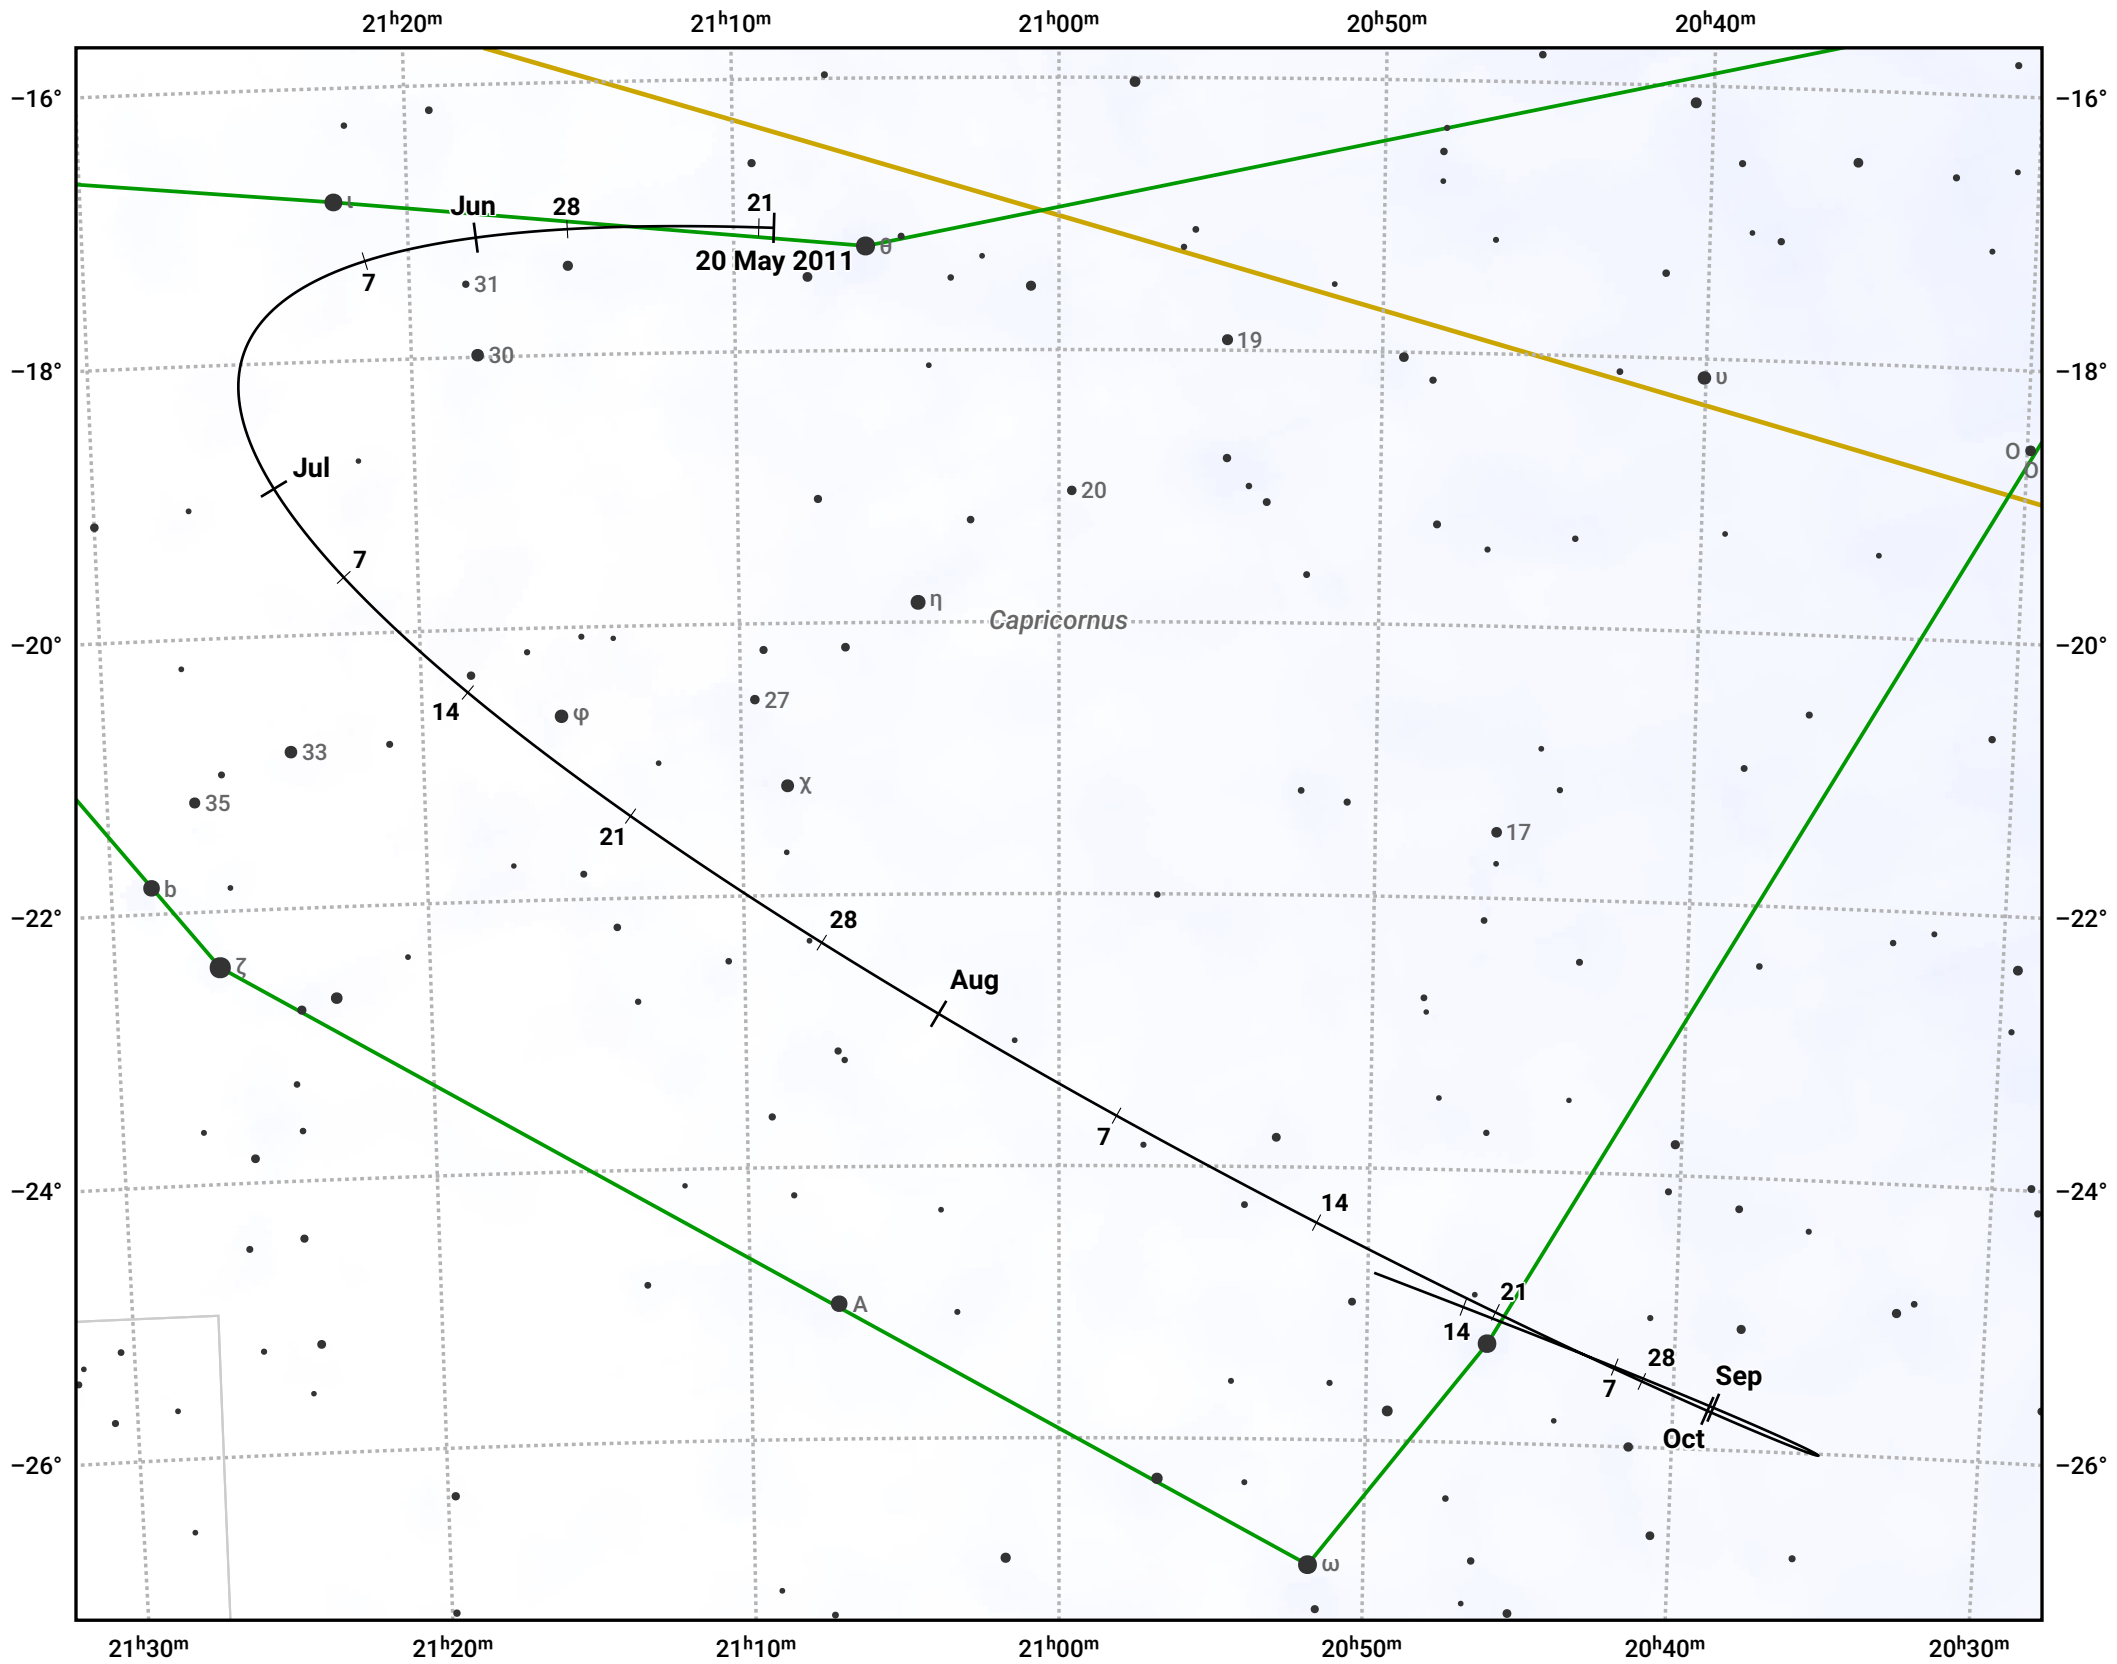

The path of Asteroid 4 Vesta around opposition on 3 Aug 2011

© Dominic Ford 2011–2024. Date markers placed at midnight UTC. Downloaded from <https://in-the-sky.org>

Magnitude scale: 8.0 7.0 6.0 5.0 4.0 3.0

Ecliptic Plane

Galaxy
 Bright nebula
 Open cluster
 Globular cluster

Date	Mag	Phase
2011 Jun 1	7.1	95%
2011 Jul 1	6.5	98%
2011 Jul 9	6.3	99%
2011 Aug 1	5.7	100%
2011 Sep 1	6.5	98%
2011 Oct 1	7.2	96%
2011 Oct 5	7.3	96%