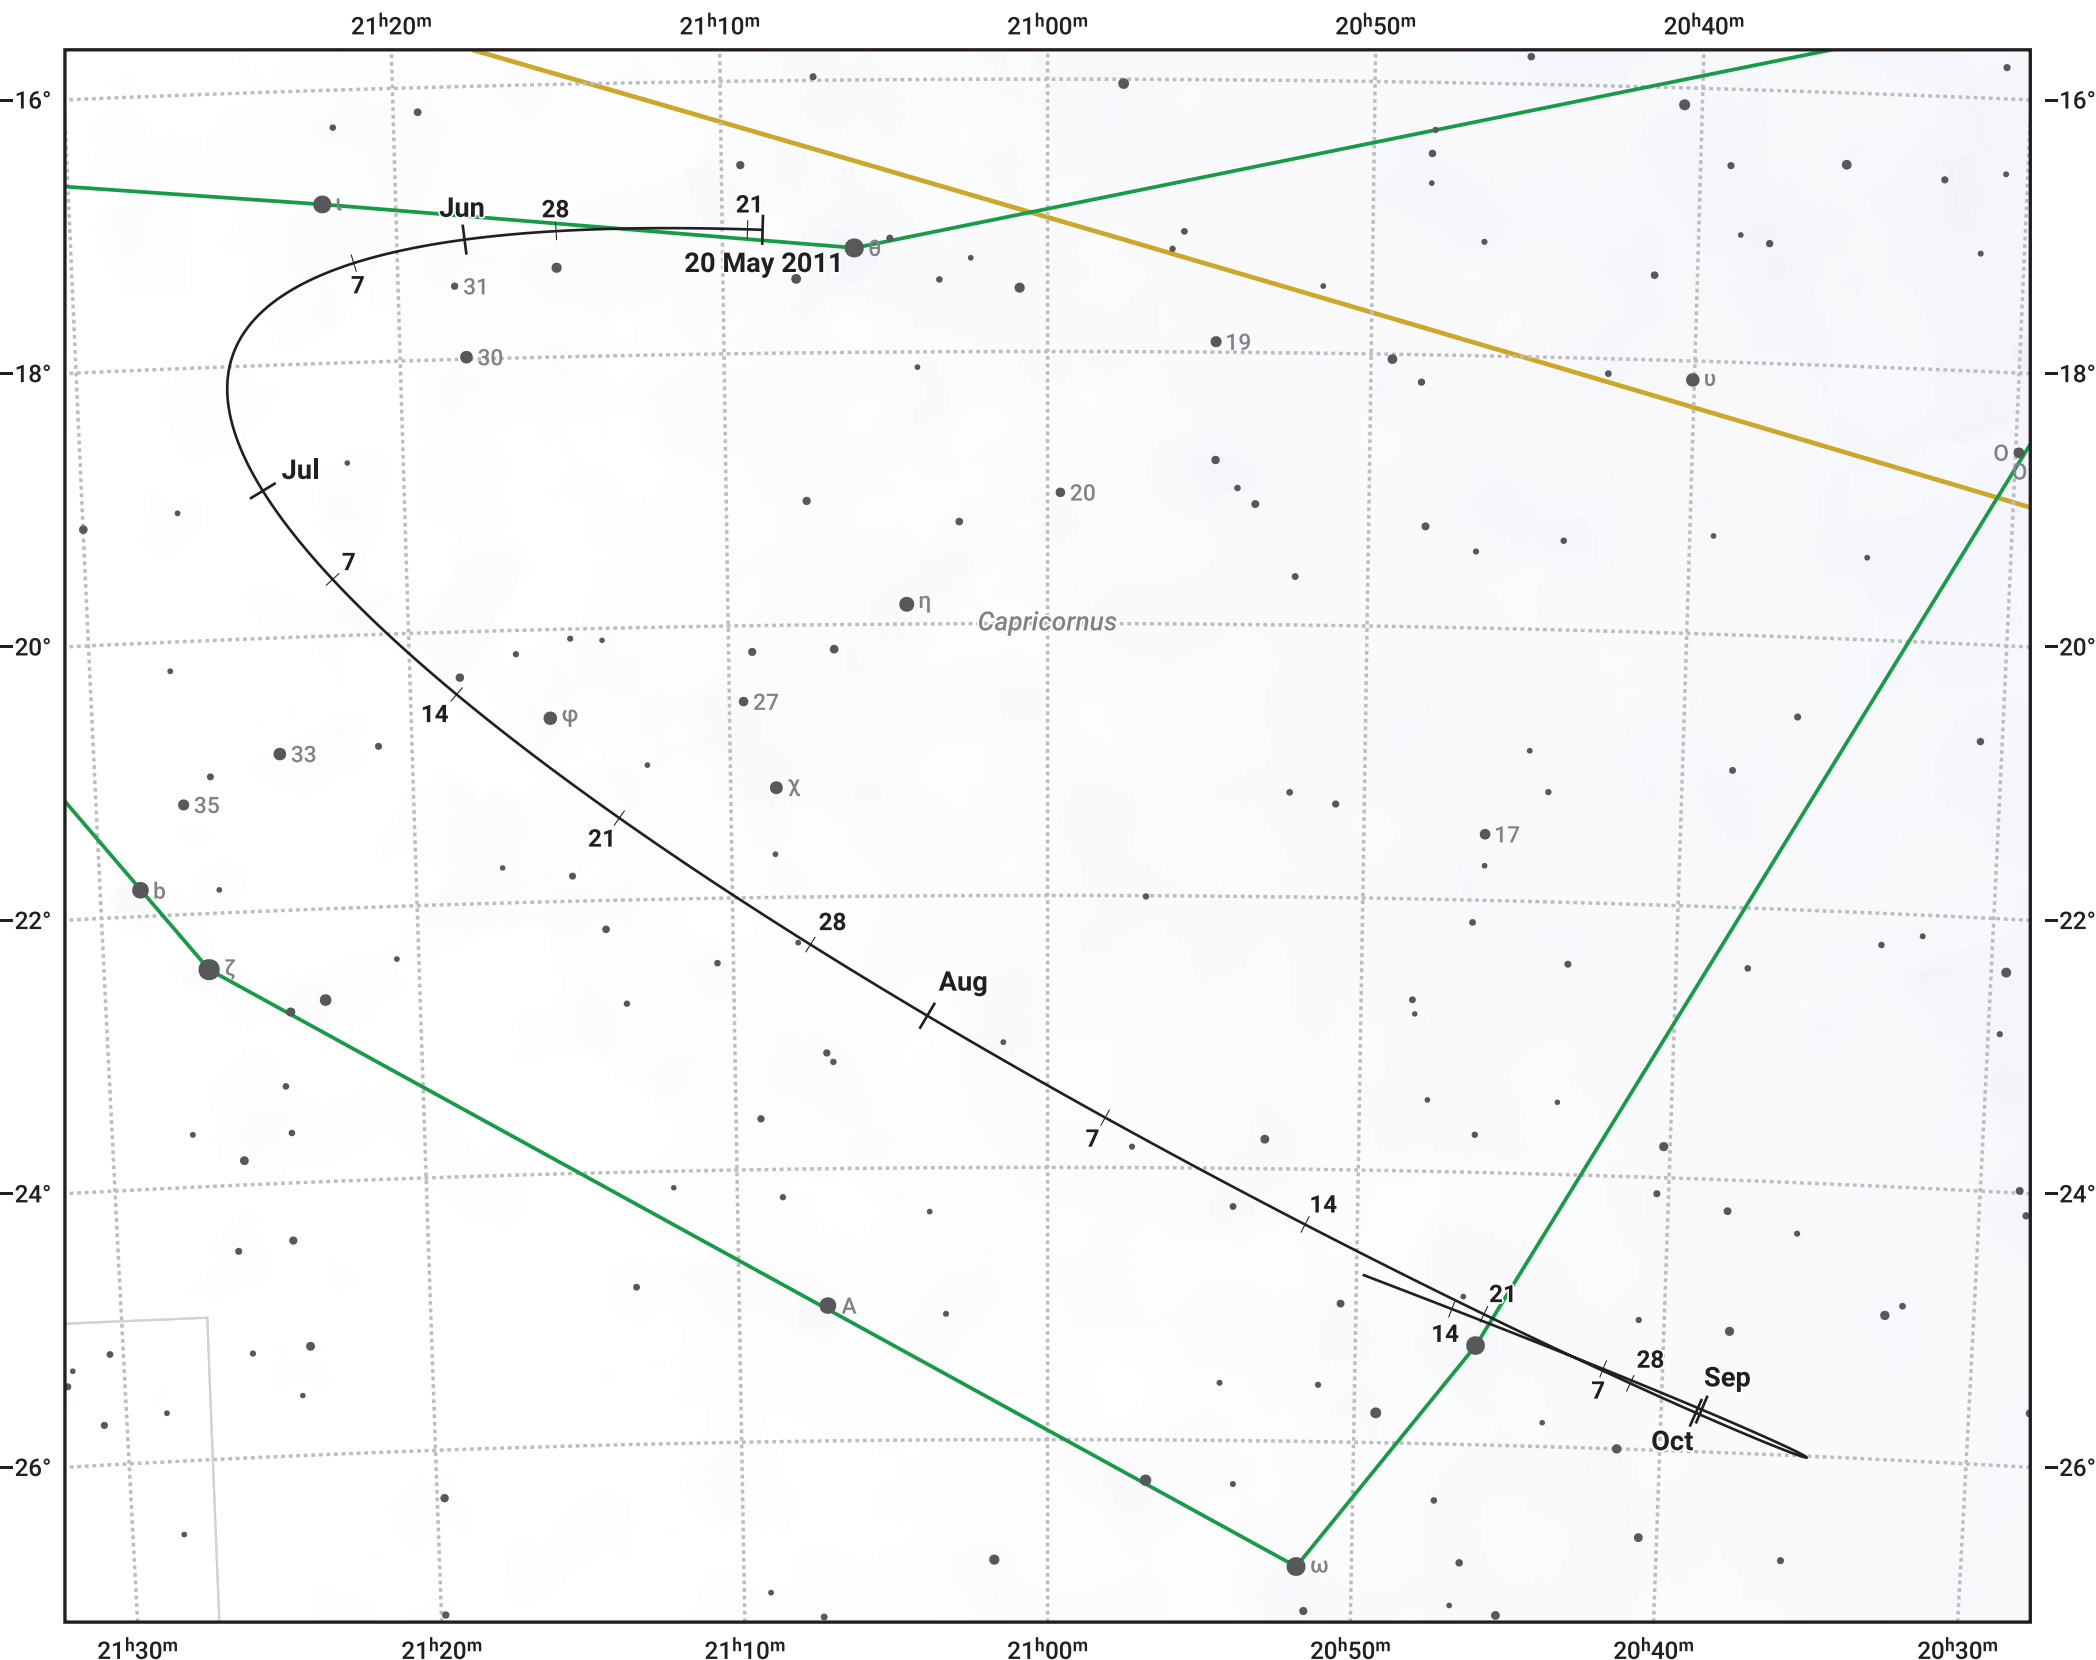

The path of Asteroid 4 Vesta around opposition on 3 Aug 2011

© Dominic Ford 2011–2024. Date markers placed at midnight UTC. Downloaded from <https://in-the-sky.org>

Magnitude scale: 8.0 7.0 6.0 5.0 4.0 3.0

Ecliptic Plane

- Galaxy
- Bright nebula
- Open cluster
- Globular cluster

Date	Mag	Phase
2011 Jun 1	7.1	95%
2011 Jul 1	6.5	98%
2011 Jul 9	6.3	99%
2011 Aug 1	5.7	100%
2011 Sep 1	6.5	98%
2011 Oct 1	7.2	96%
2011 Oct 5	7.3	96%