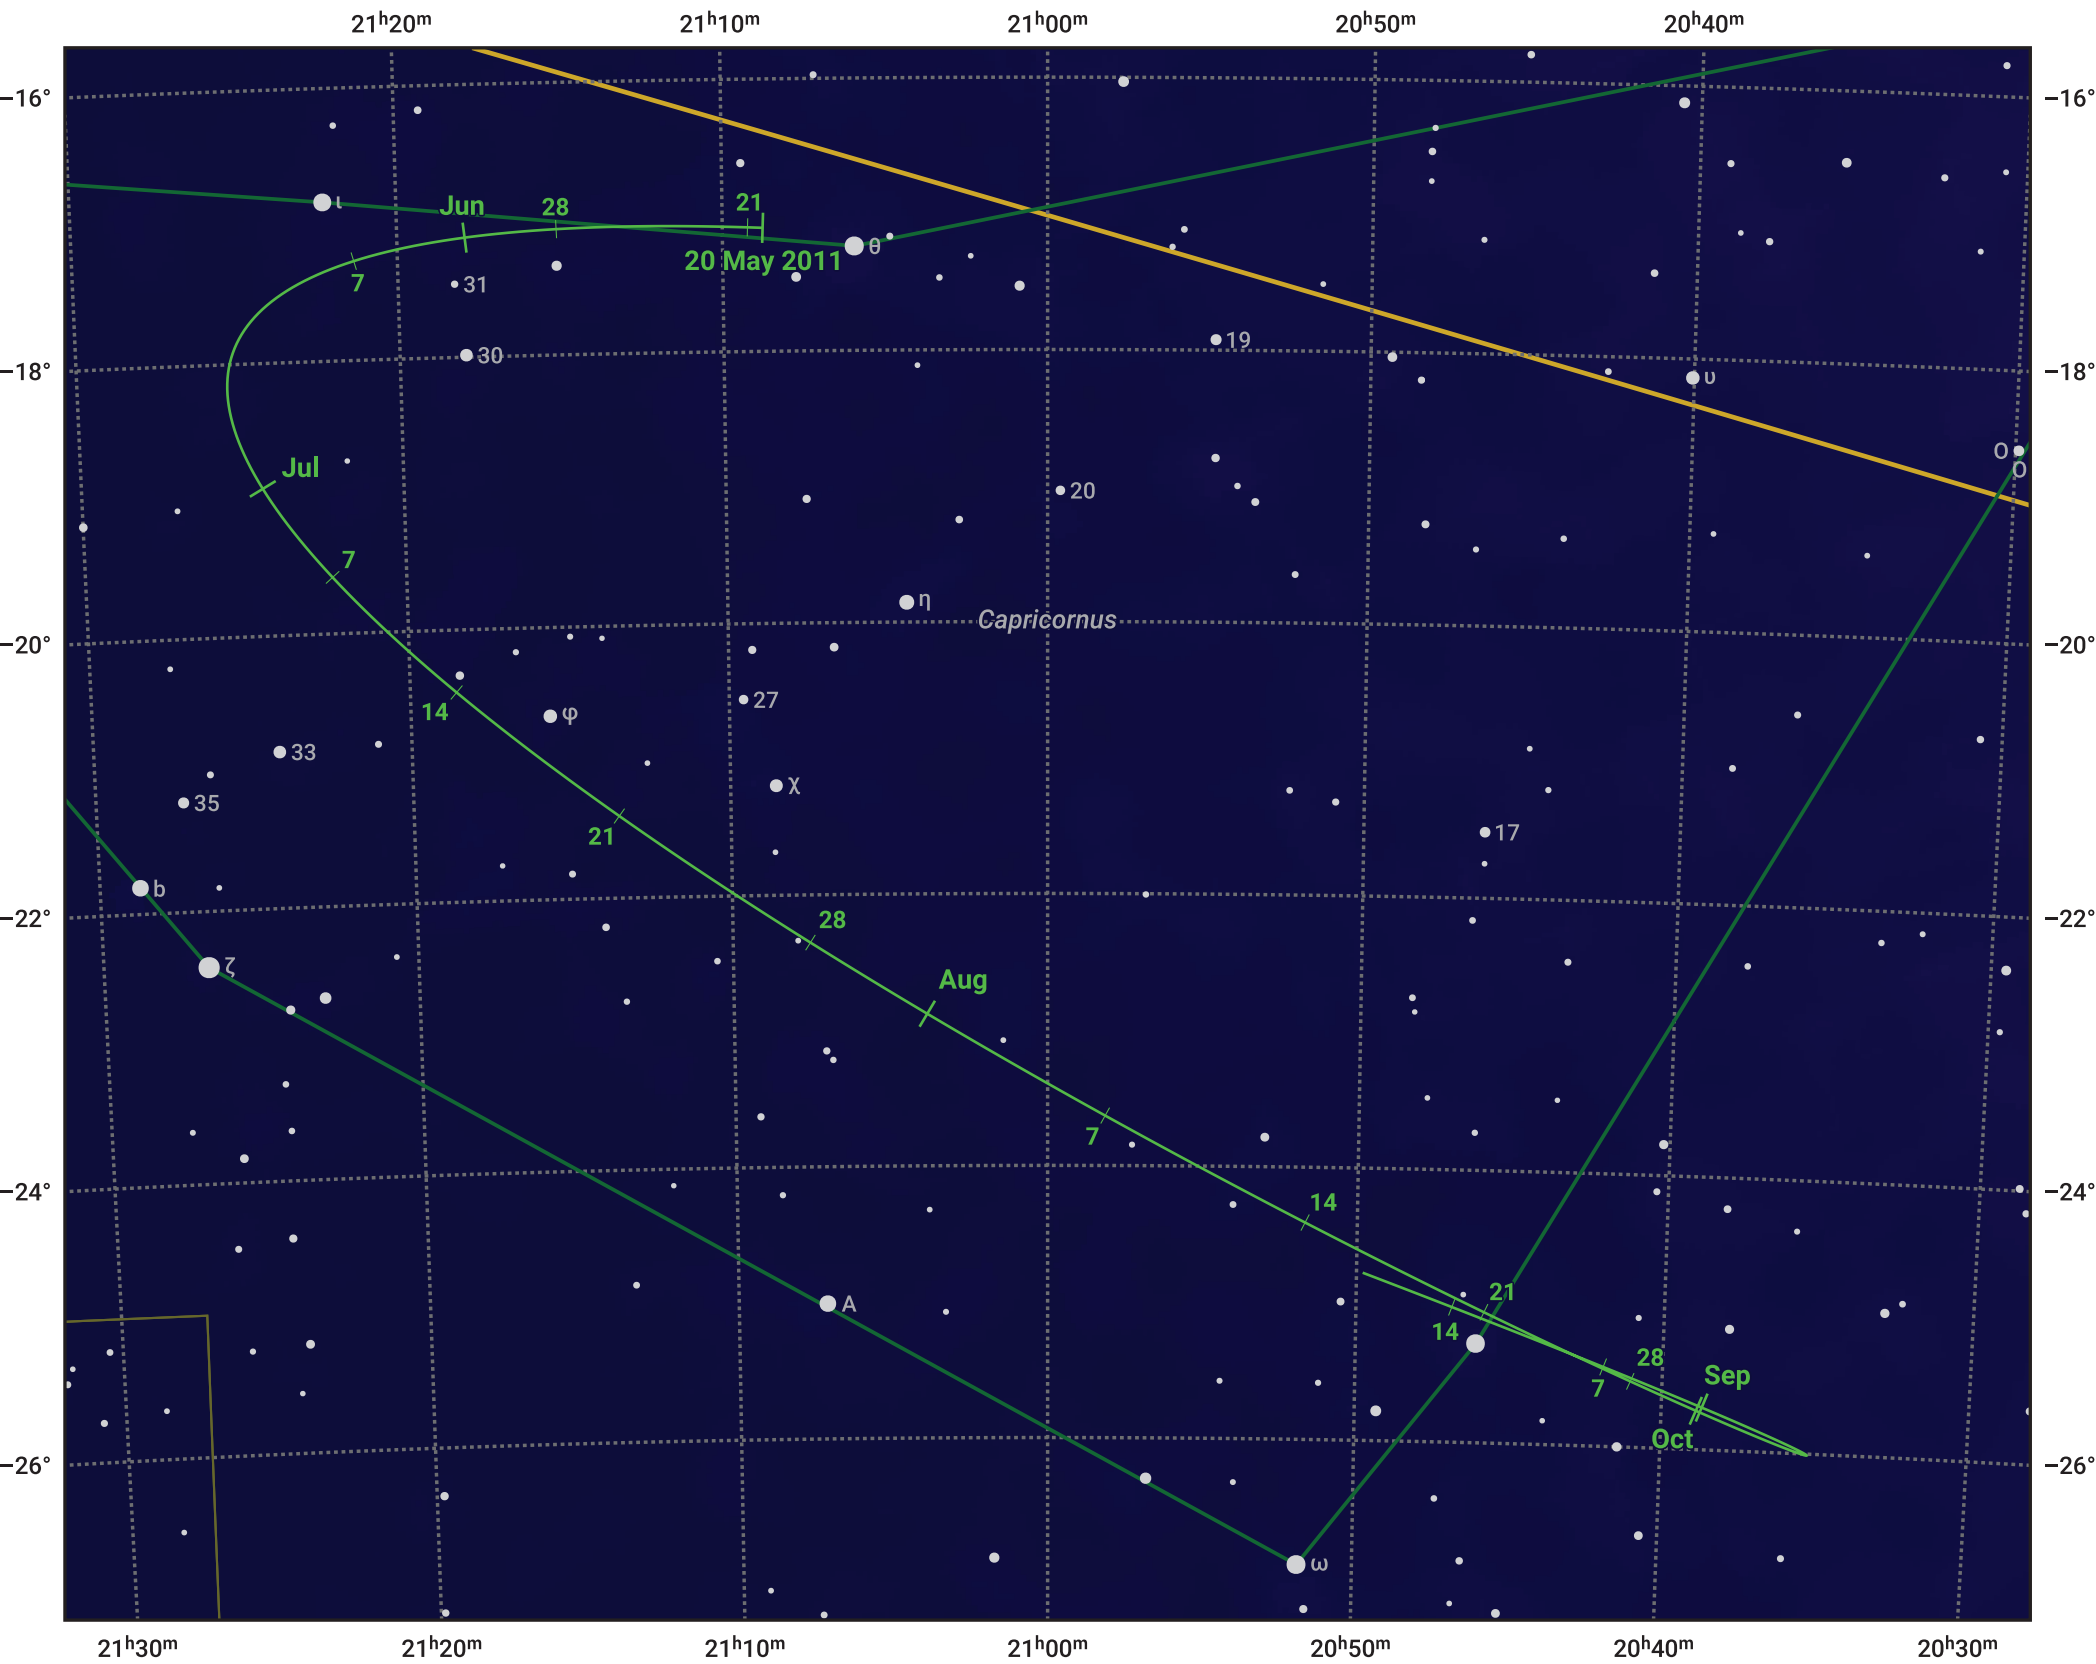

The path of Asteroid 4 Vesta around opposition on 3 Aug 2011

© Dominic Ford 2011–2024. Date markers placed at midnight UTC. Downloaded from <https://in-the-sky.org>

Magnitude scale: ● 8.0 ● 7.0 ● 6.0 ● 5.0 ● 4.0 ● 3.0

— Ecliptic Plane

● Galaxy ■ Bright nebula ● Open cluster ● Globular cluster

Date	Mag	Phase
2011 Jun 1	7.1	95%
2011 Jul 1	6.5	98%
2011 Jul 9	6.3	99%
2011 Aug 1	5.7	100%
2011 Sep 1	6.5	98%
2011 Oct 1	7.2	96%
2011 Oct 5	7.3	96%