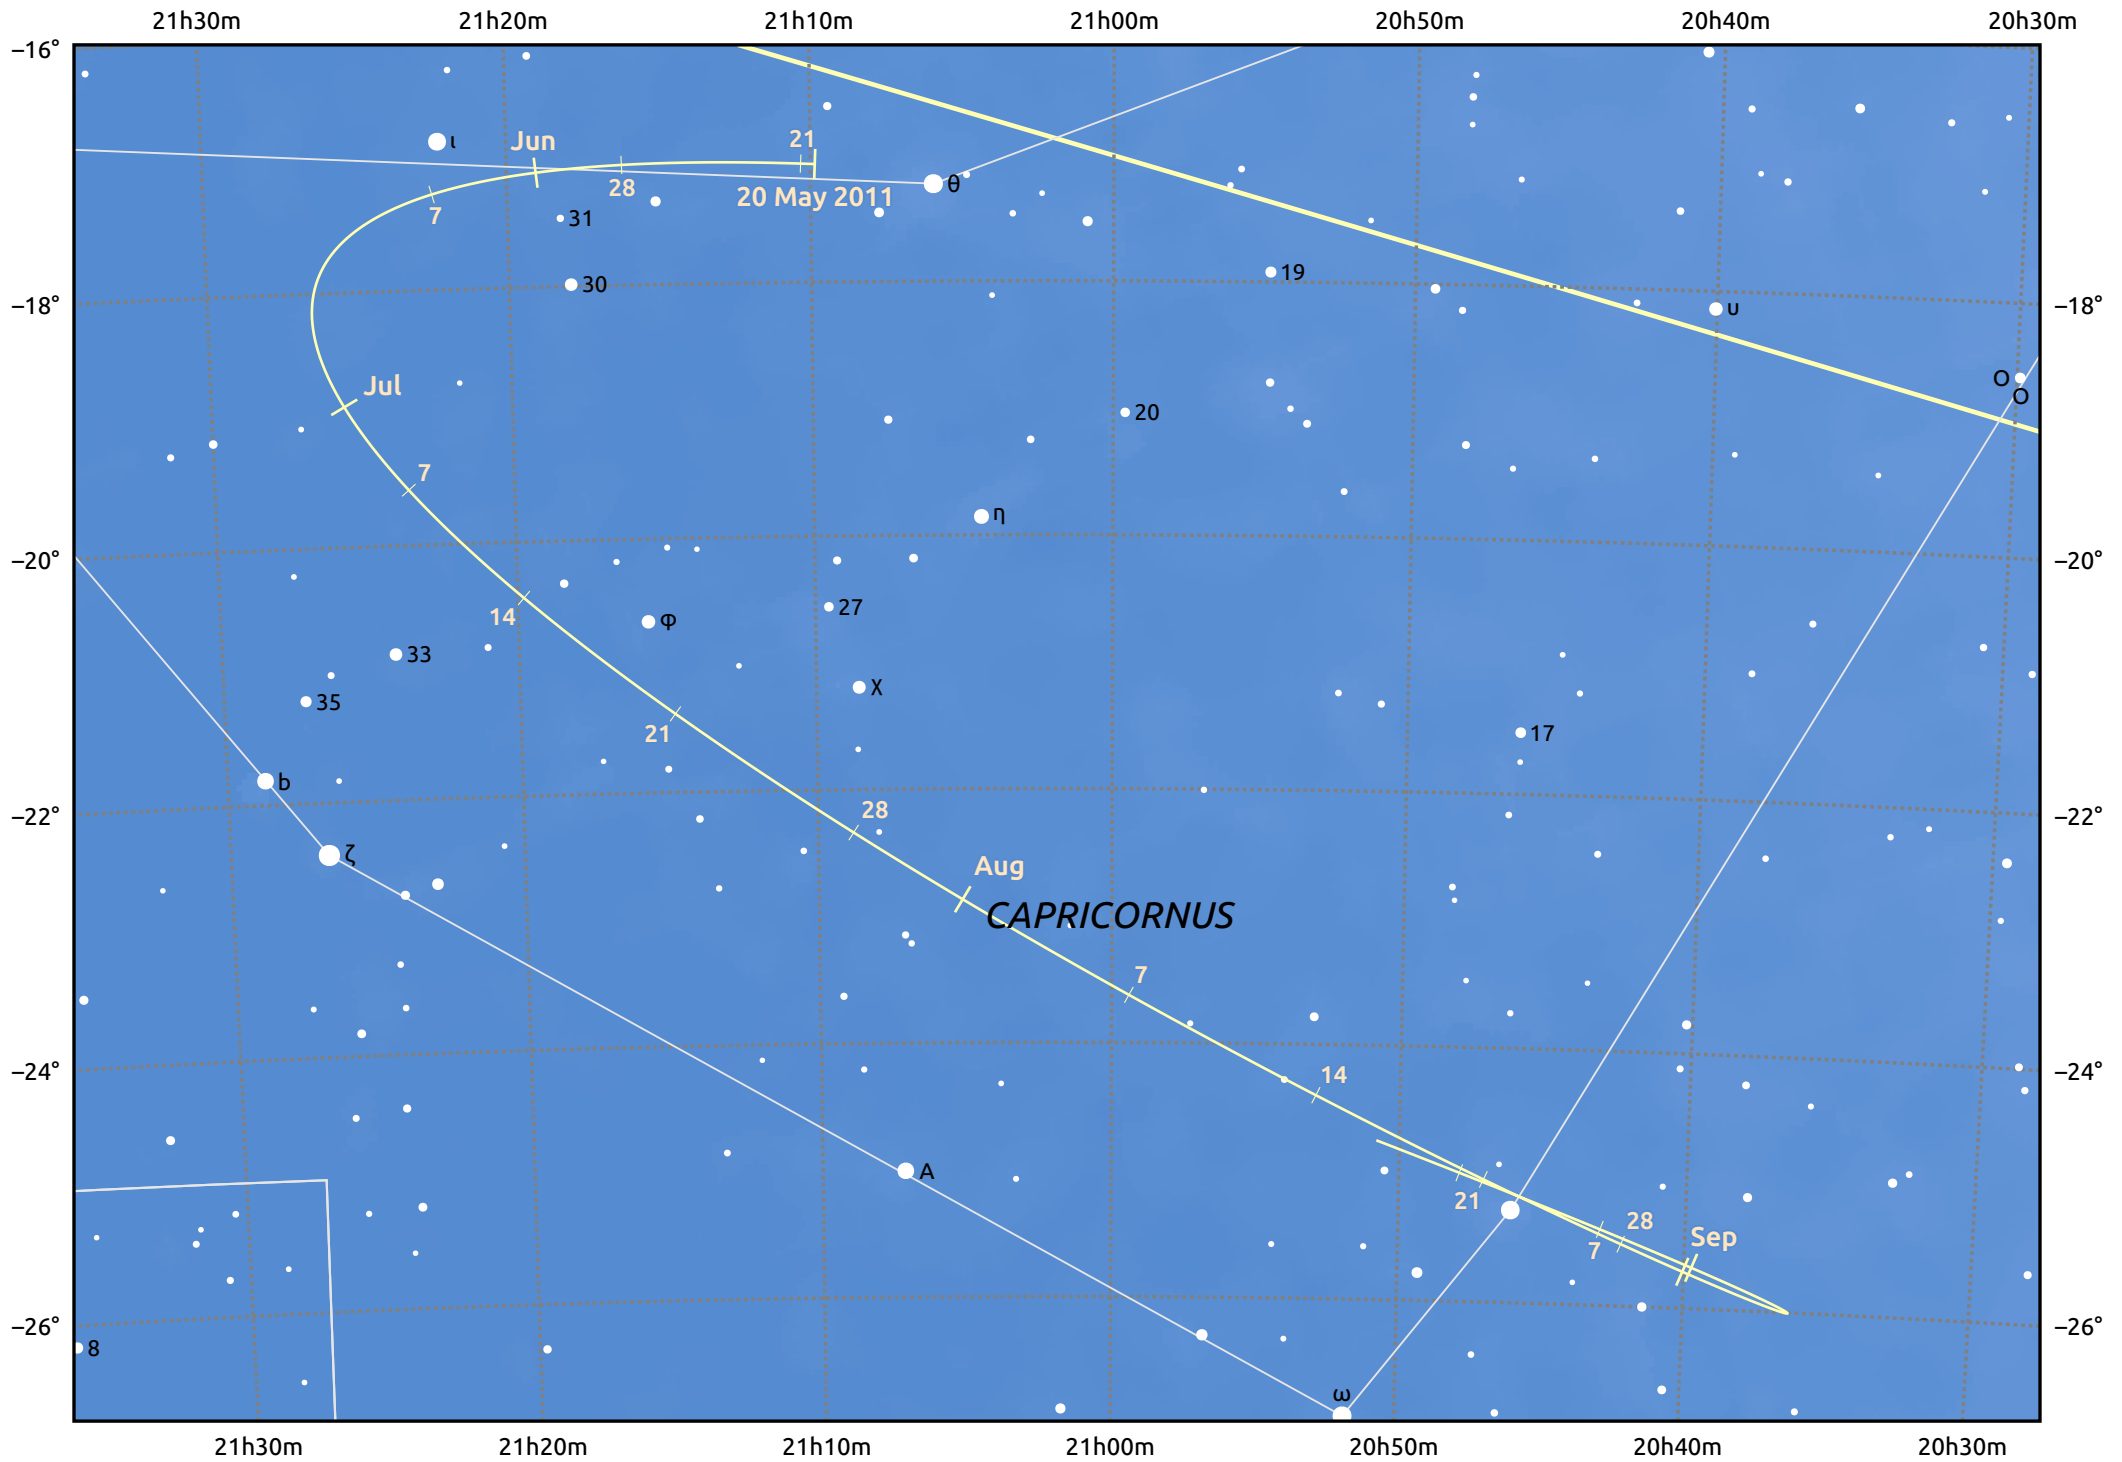

# The path of Asteroid 4 Vesta around opposition on 3 Aug 2011

© Dominic Ford 2011–2025. Date markers placed at midnight UTC. Downloaded from <https://in-the-sky.org>

Magnitude scale: • 8.0 • 7.0 • 6.0 • 5.0 ● 4.0 ● 3.0

— Ecliptic Plane

Galaxy    Bright nebula    Open cluster    Globular cluster    Planetary nebula

Date	Mag	Phase
2011 Jun 1	7.1	95%
2011 Jul 1	6.5	98%
2011 Jul 9	6.3	99%
2011 Aug 1	5.7	100%
2011 Sep 1	6.5	98%
2011 Oct 1	7.2	96%
2011 Oct 5	7.3	96%