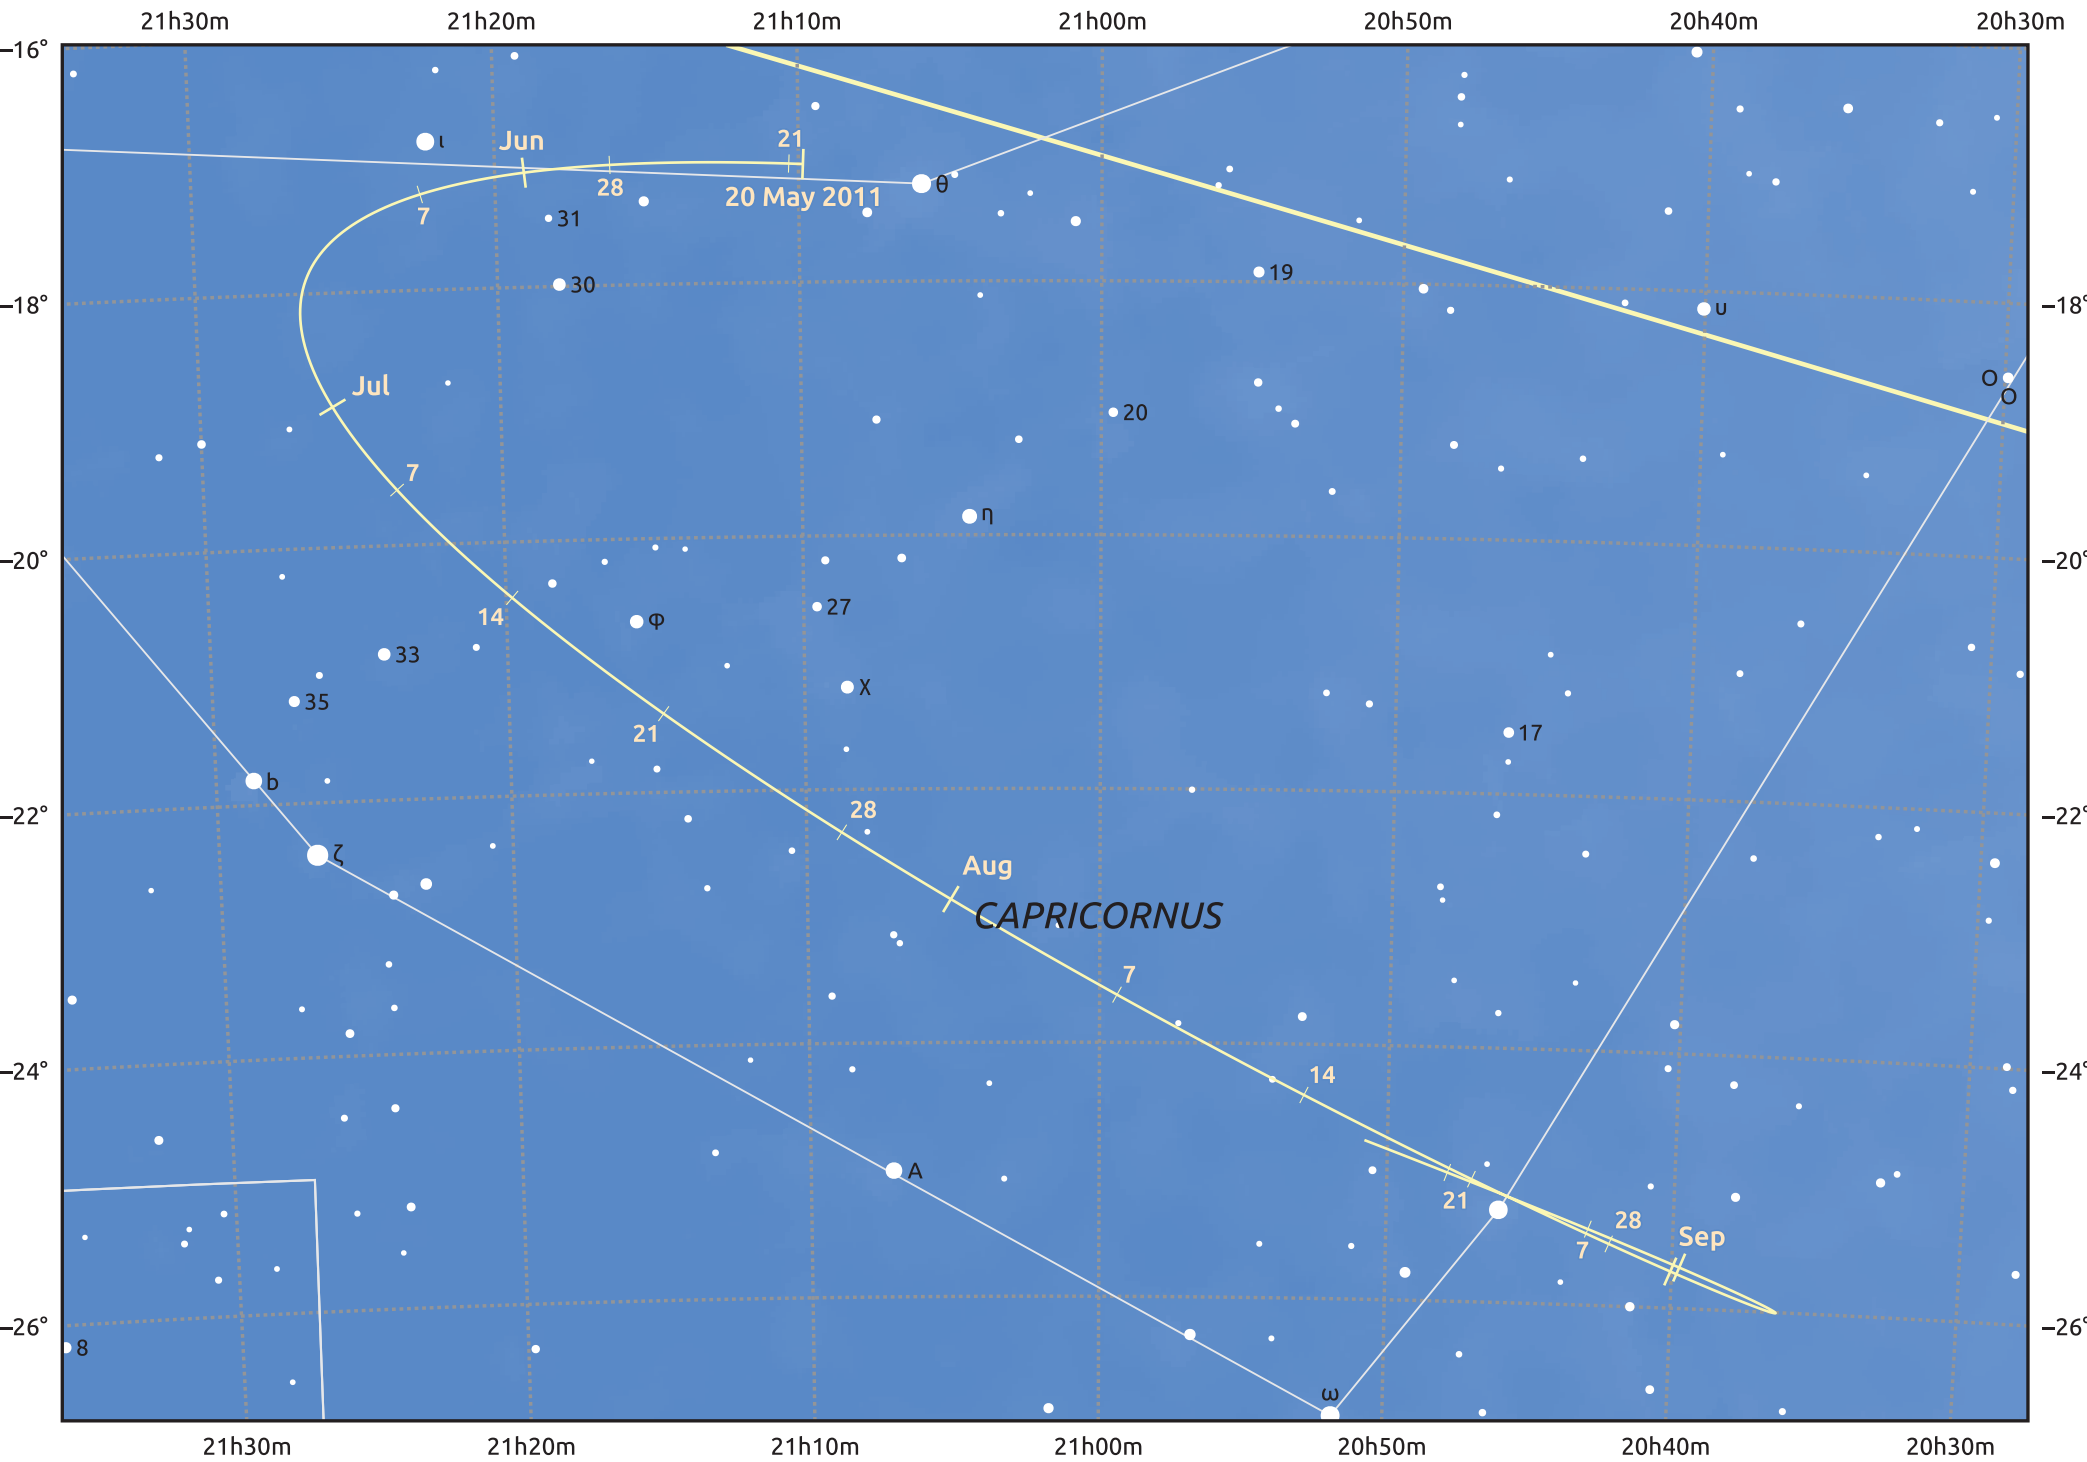

The path of Asteroid 4 Vesta around opposition on 3 Aug 2011

© Dominic Ford 2011–2025. Date markers placed at midnight UTC. Downloaded from <https://in-the-sky.org>

Magnitude scale: • 8.0 • 7.0 • 6.0 • 5.0 • 4.0 • 3.0

— Ecliptic Plane

Galaxy Bright nebula Open cluster Globular cluster Planetary nebula

Date	Mag	Phase
2011 Jun 1	7.1	95%
2011 Jul 1	6.5	98%
2011 Jul 9	6.3	99%
2011 Aug 1	5.7	100%
2011 Sep 1	6.5	98%
2011 Oct 1	7.2	96%
2011 Oct 5	7.3	96%