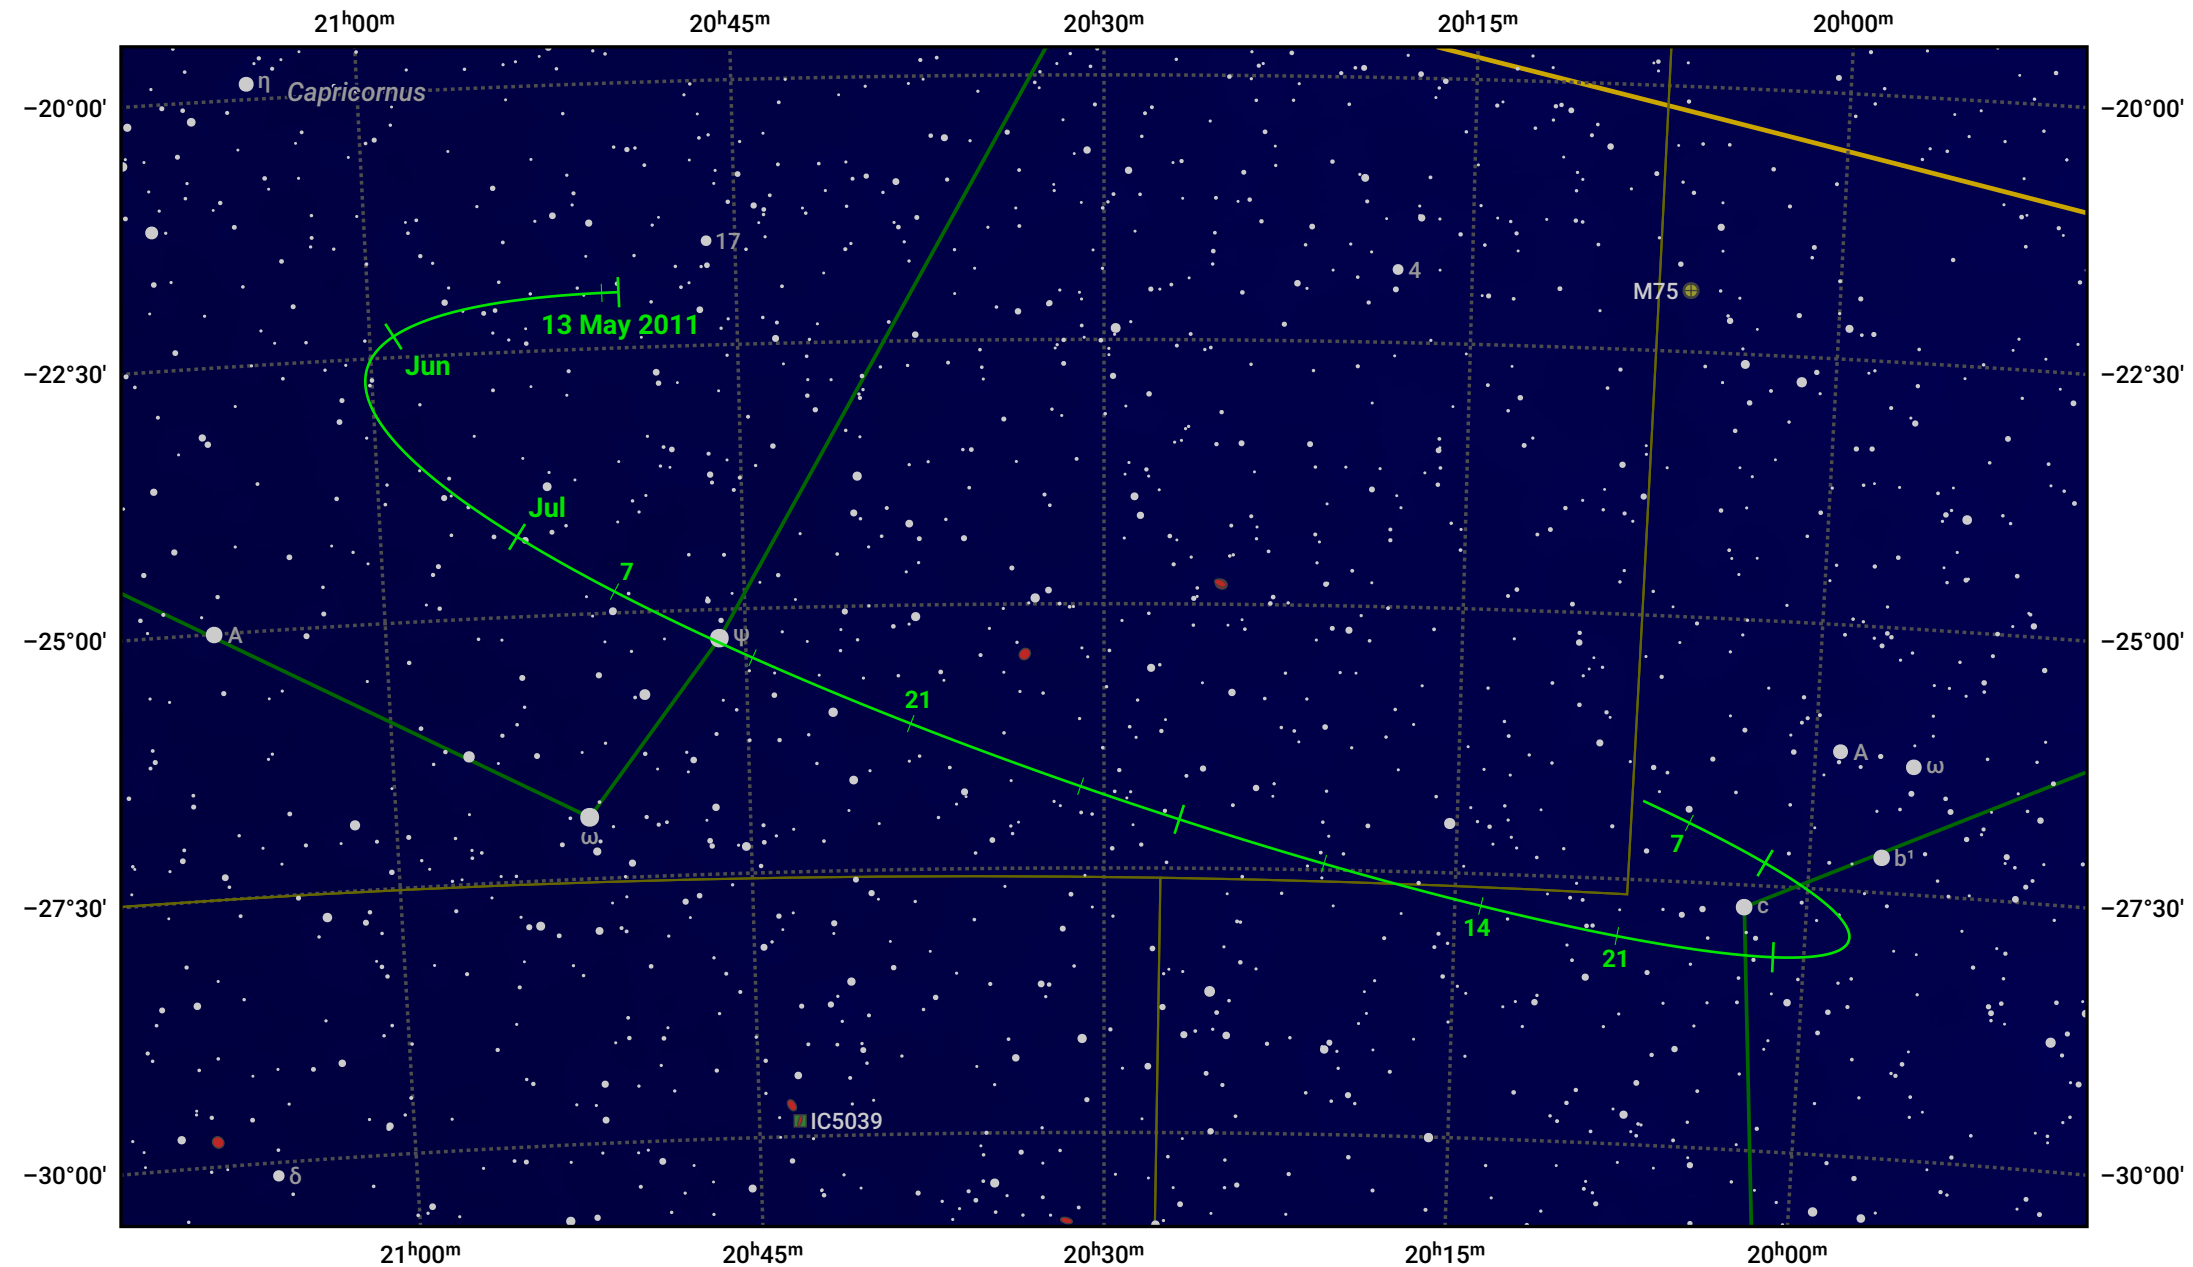

# The path of Asteroid 9 Metis around opposition on 27 Jul 2011

© Dominic Ford 2011–2024. Date markers placed at midnight UTC. Downloaded from <https://in-the-sky.org>

Magnitude scale: · 10.0 · 9.0 · 8.0 · 7.0 · 6.0 · 5.0 · 4.0

— Ecliptic Plane

● Galaxy   
 ■ Bright nebula   
 ● Open cluster   
 ⊕ Globular cluster

Date	Mag	Phase
2011 Jun 1	10.9	97%
2011 Jul 1	10.2	99%
2011 Aug 1	9.7	100%
2011 Sep 1	10.3	98%
2011 Oct 1	10.9	96%