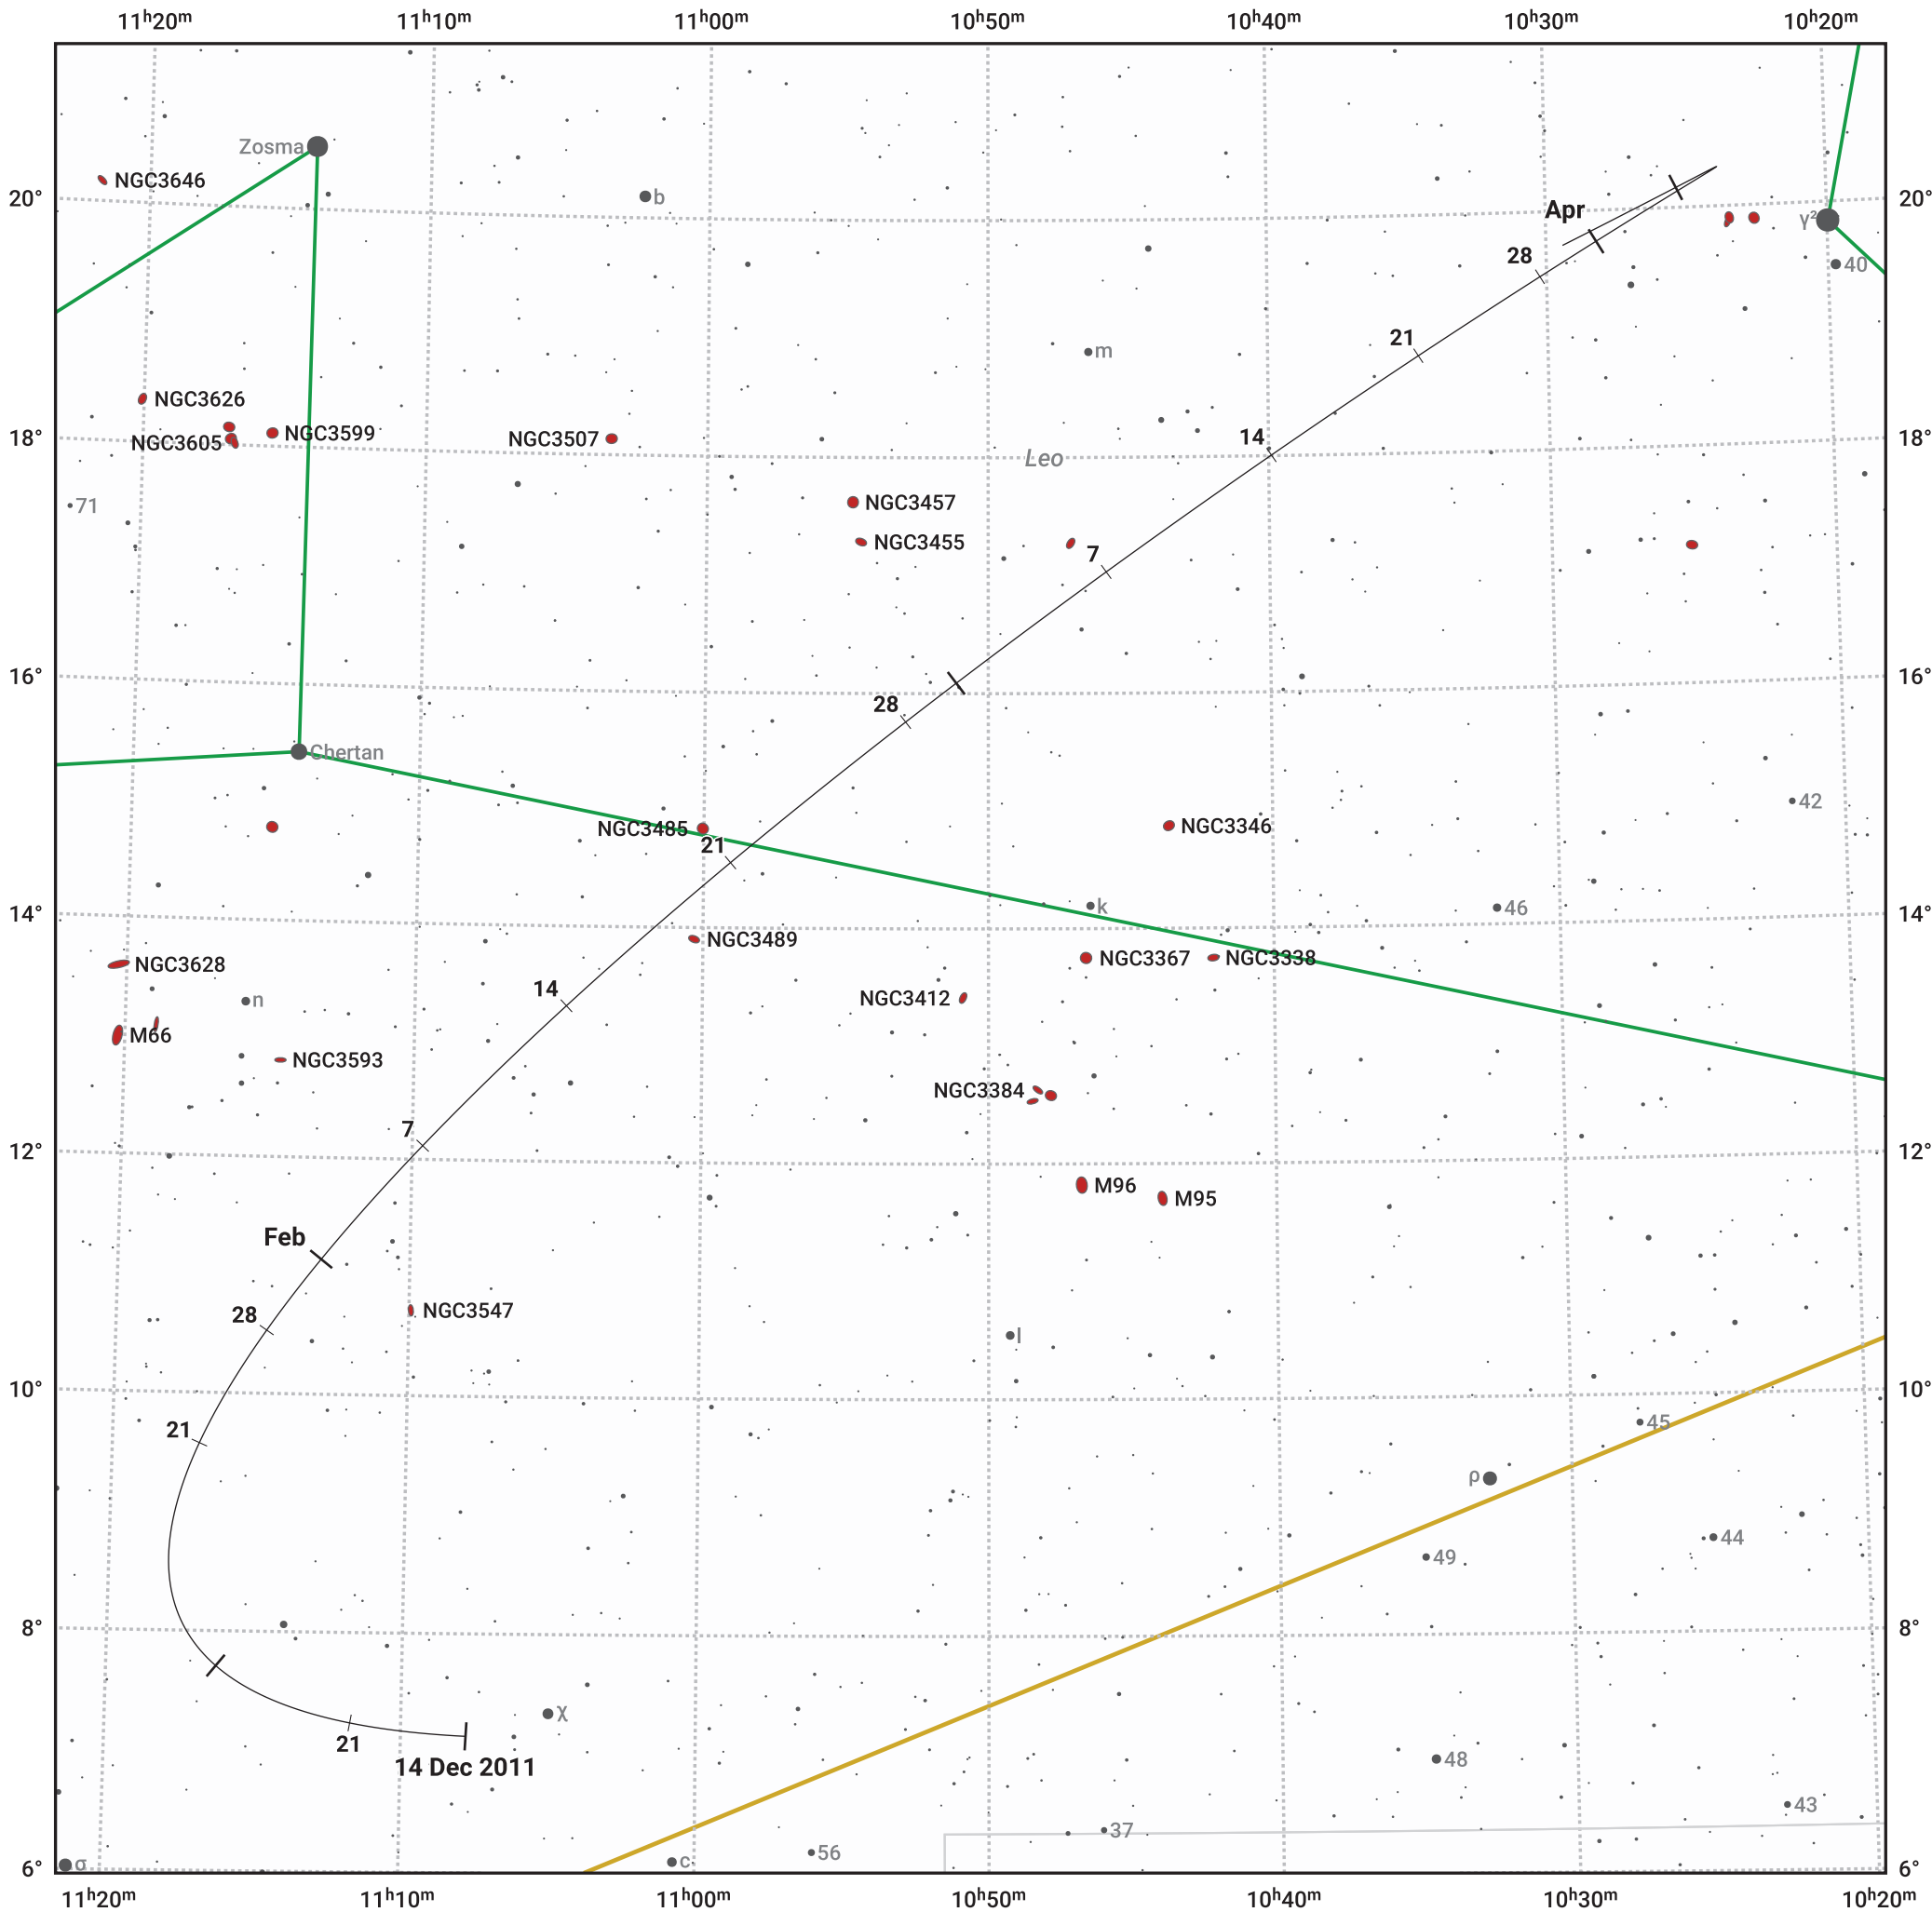

The path of Asteroid 6 Hebe around opposition on 27 Feb 2012

© Dominic Ford 2011–2024. Date markers placed at midnight UTC. Downloaded from <https://in-the-sky.org>

Magnitude scale: 10.0 9.0 8.0 7.0 6.0 5.0 4.0 3.0 2.0

— Ecliptic Plane

Galaxy Bright nebula Open cluster Globular cluster

Date	Mag
2012 Jan 1	10.4
2012 Feb 1	9.8
2012 Feb 12	9.6
2012 Mar 1	9.4
2012 Apr 1	10.1
2012 Apr 26	10.6
2012 May 1	10.7