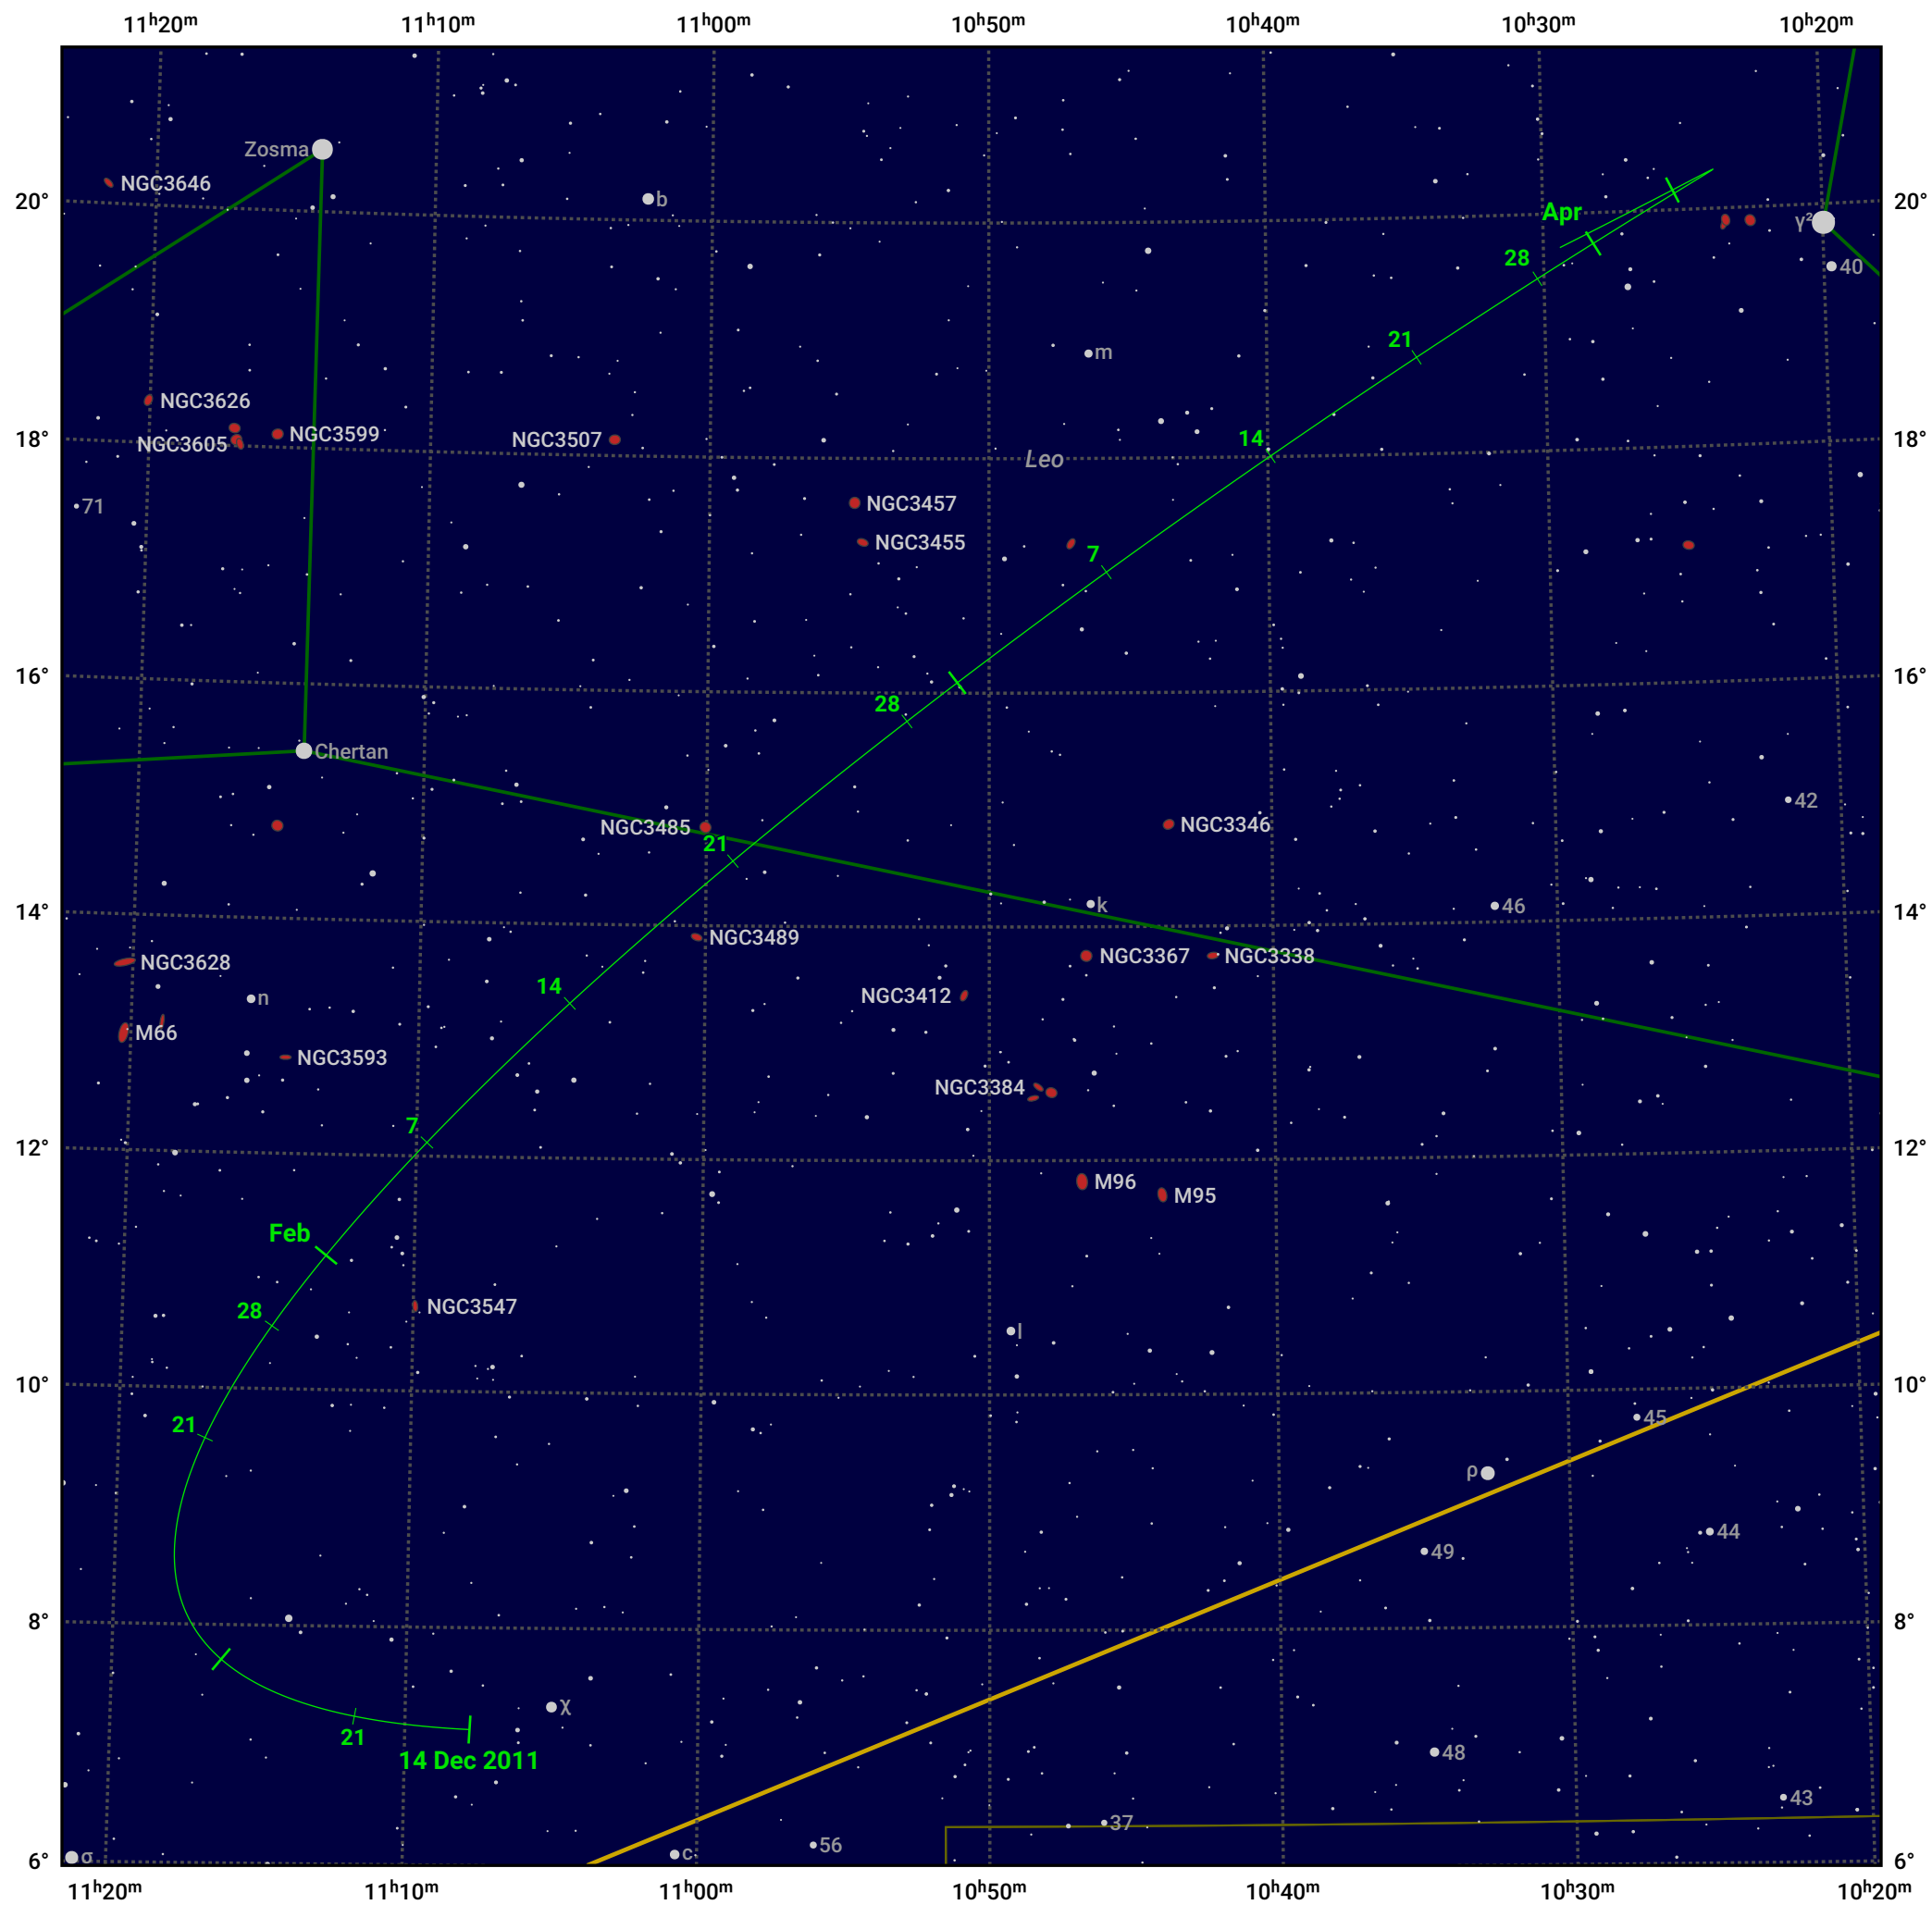

The path of Asteroid 6 Hebe around opposition on 27 Feb 2012

© Dominic Ford 2011–2024. Date markers placed at midnight UTC. Downloaded from <https://in-the-sky.org>

Magnitude scale: 10.0 9.0 8.0 7.0 6.0 5.0 4.0 3.0 2.0

— Ecliptic Plane

Galaxy Bright nebula Open cluster Globular cluster

Date	Mag
2012 Jan 1	10.4
2012 Feb 1	9.8
2012 Feb 12	9.6
2012 Mar 1	9.4
2012 Apr 1	10.1
2012 Apr 26	10.6
2012 May 1	10.7