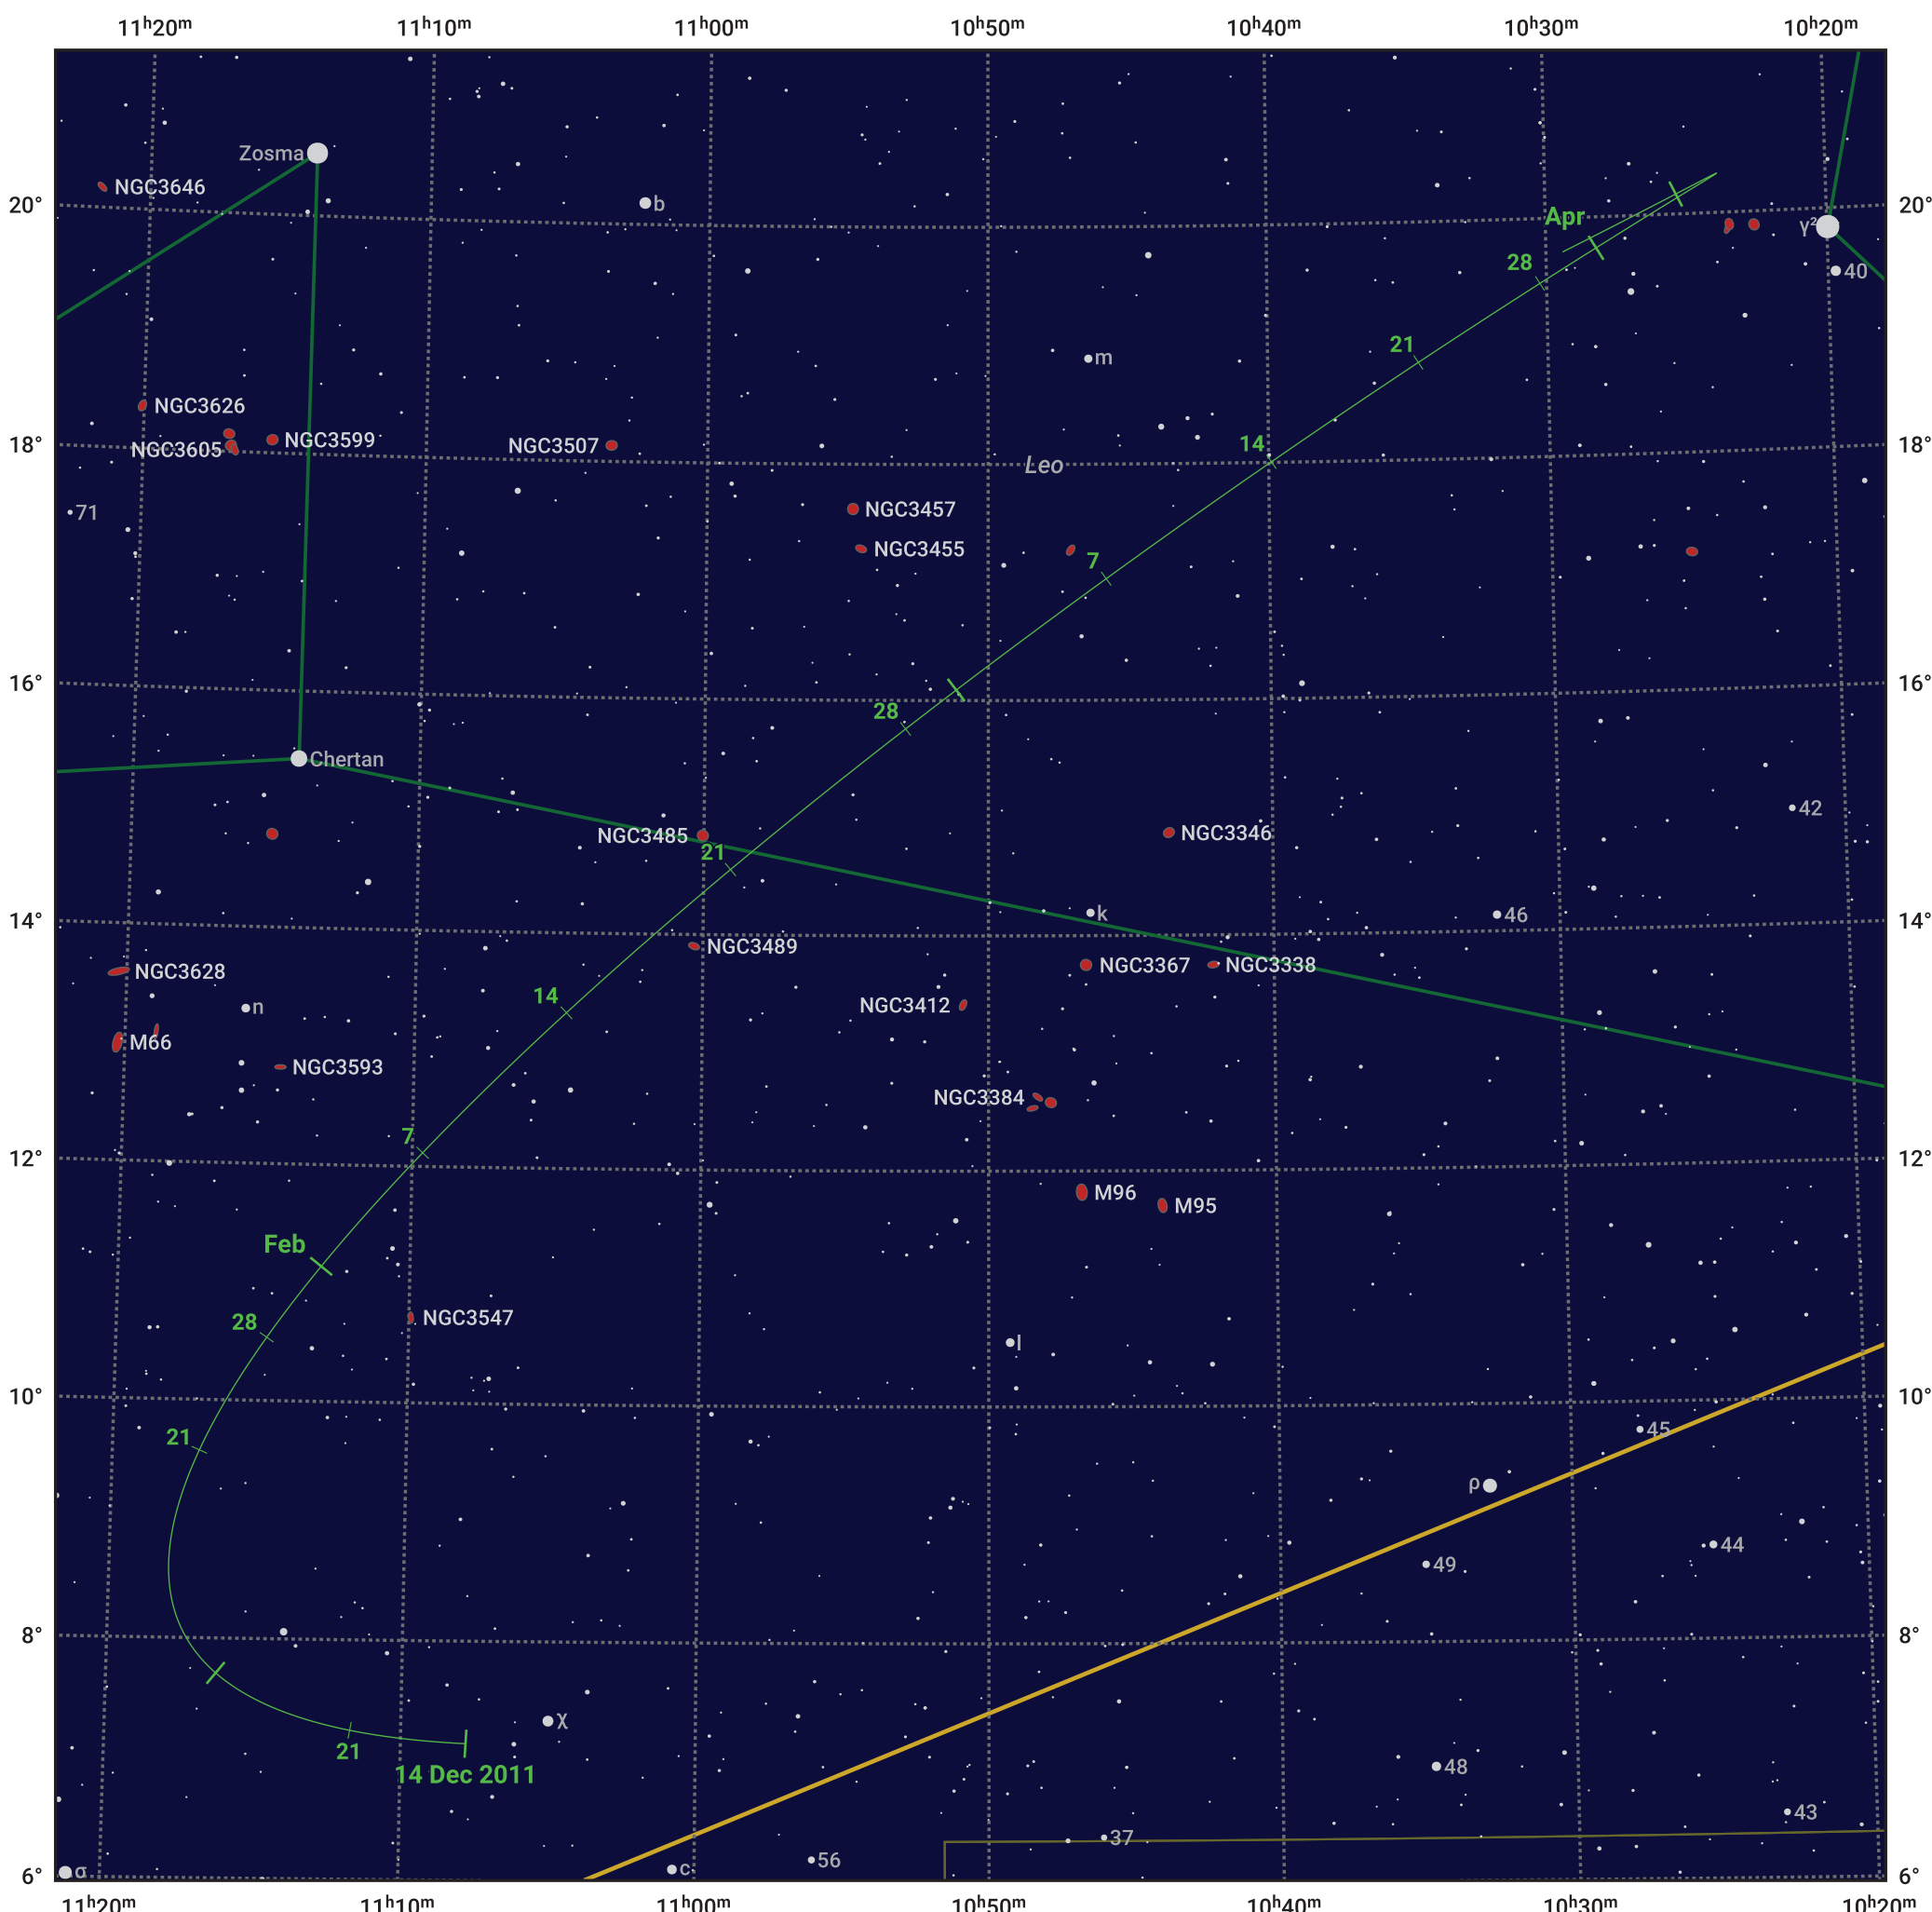

The path of Asteroid 6 Hebe around opposition on 27 Feb 2012

© Dominic Ford 2011–2024. Date markers placed at midnight UTC. Downloaded from <https://in-the-sky.org>

Magnitude scale: 10.0 9.0 8.0 7.0 6.0 5.0 4.0 3.0 2.0

— Ecliptic Plane

- Galaxy
- Bright nebula
- Open cluster
- ⊕ Globular cluster

Date	Mag
2012 Jan 1	10.4
2012 Feb 1	9.8
2012 Feb 12	9.6
2012 Mar 1	9.4
2012 Apr 1	10.1
2012 Apr 26	10.6
2012 May 1	10.7