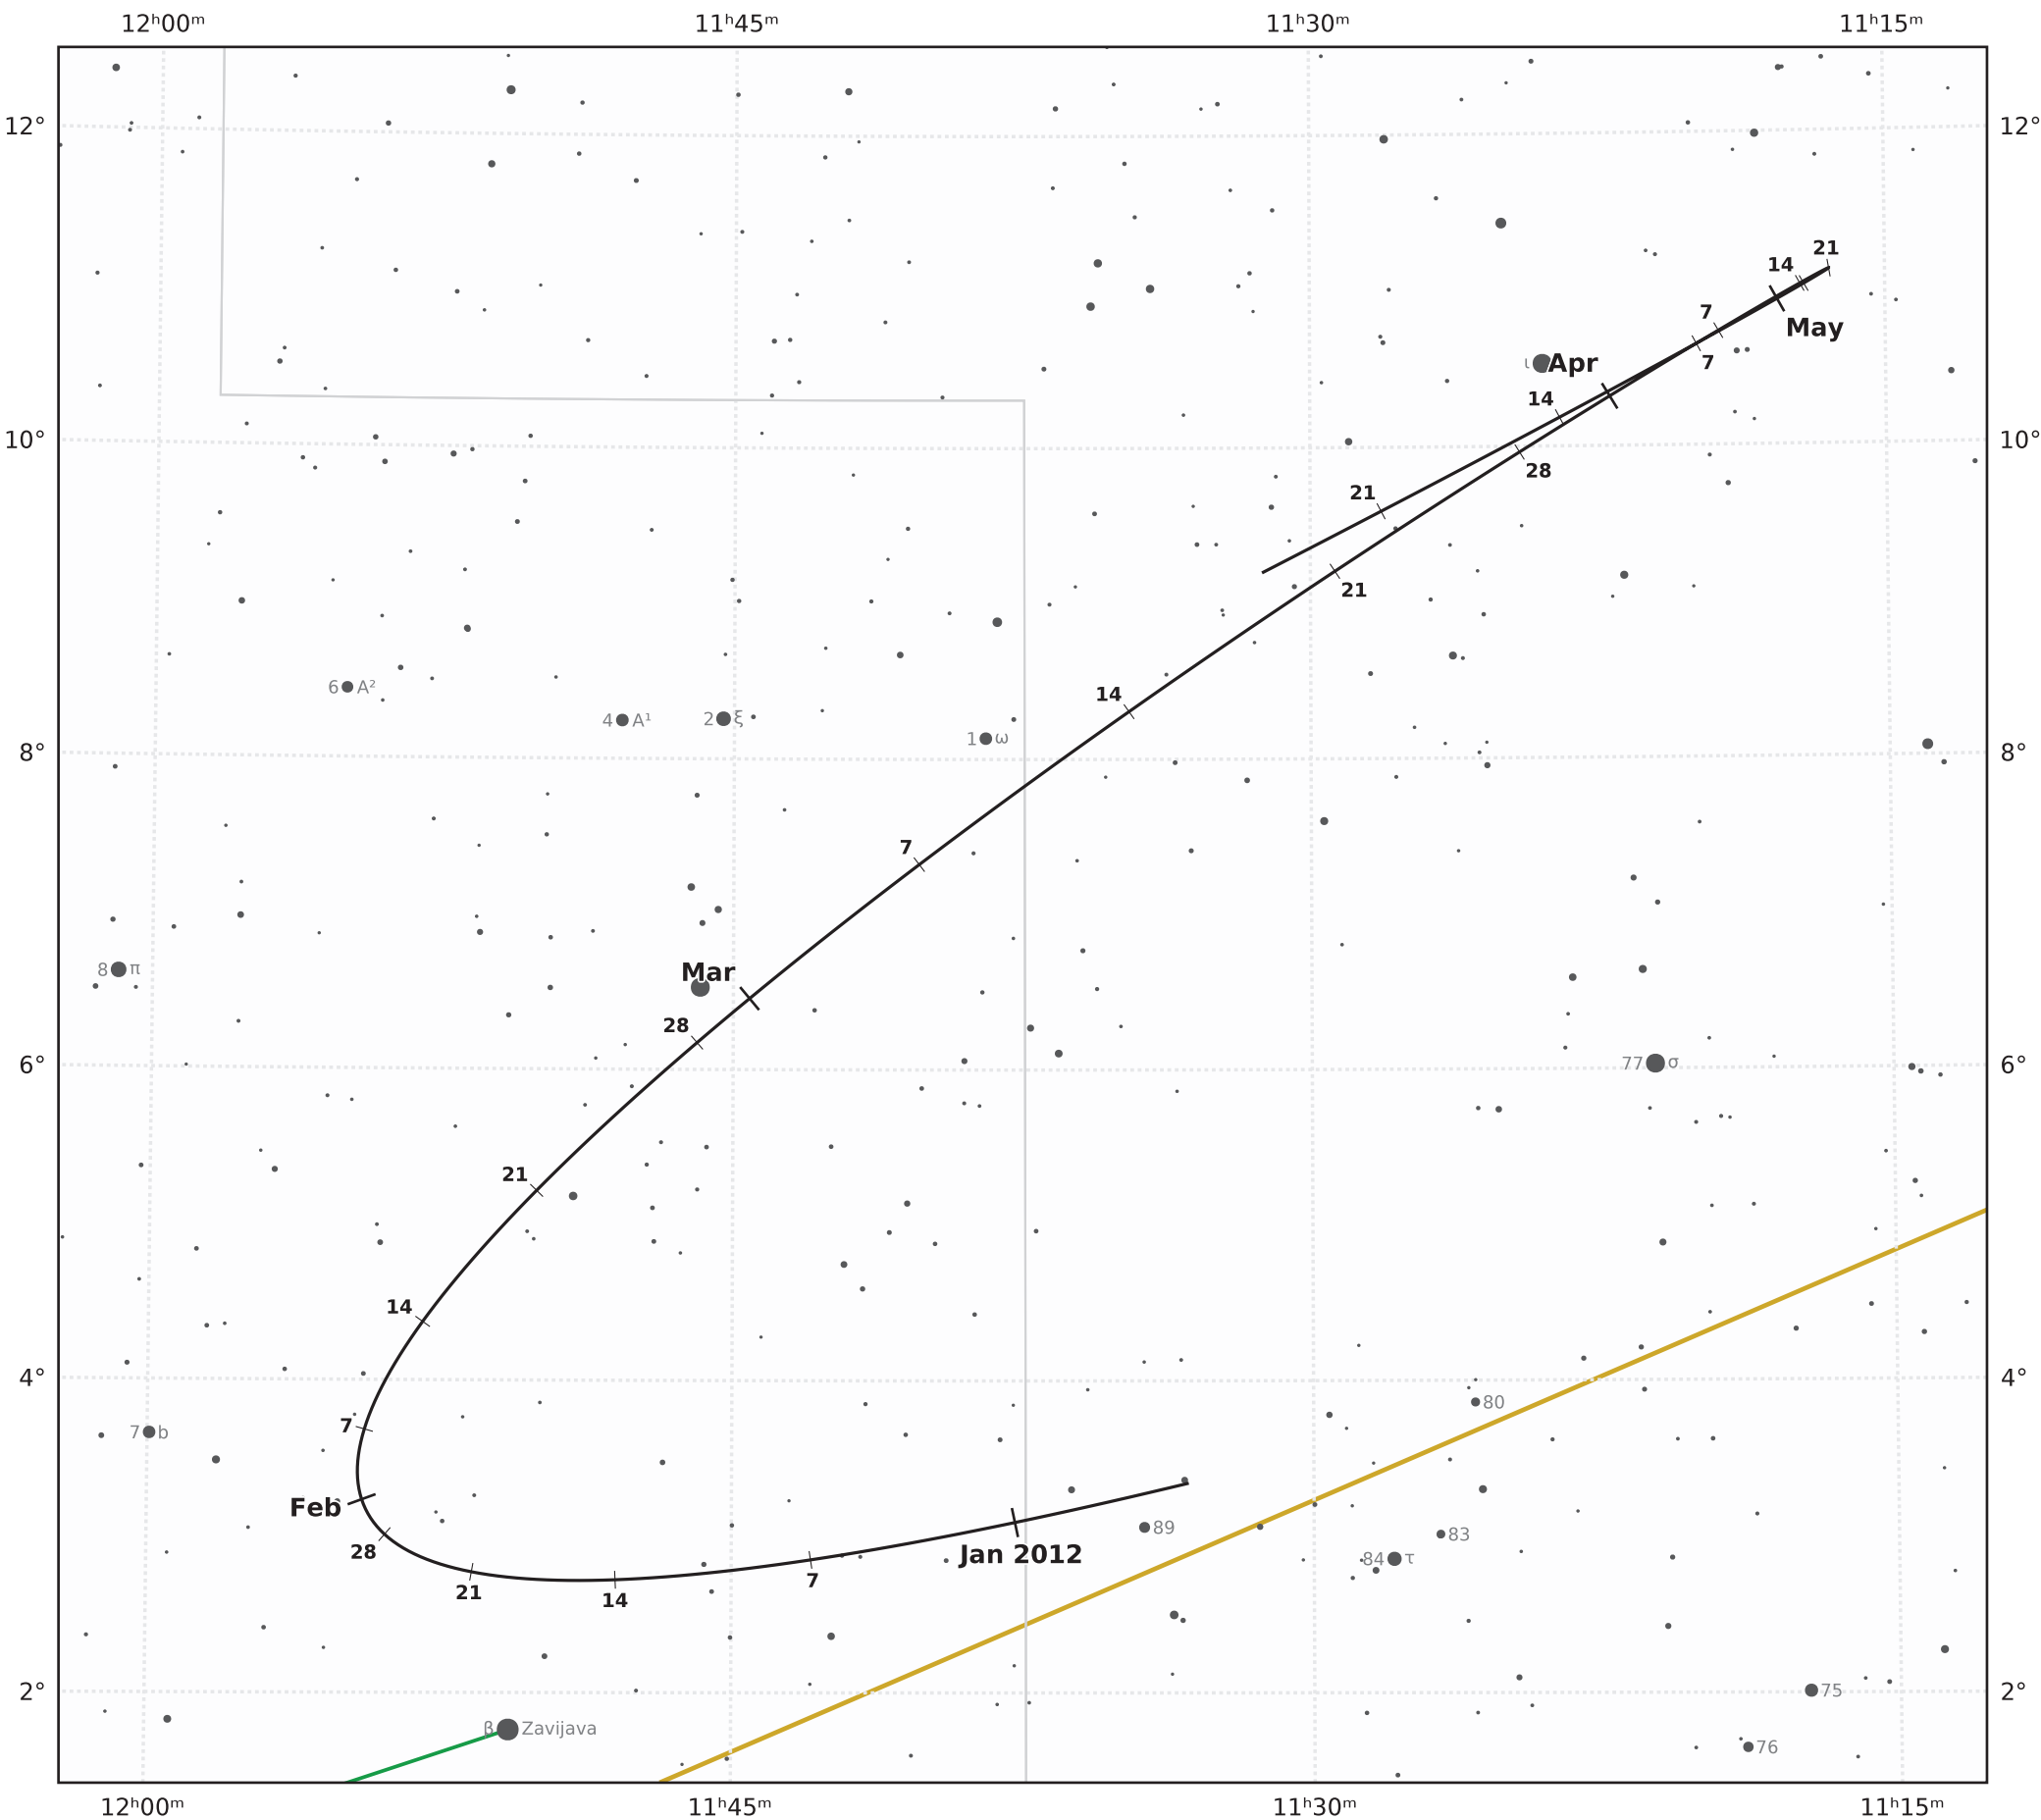

The path of Asteroid 5 Astraea around opposition on 11 Mar 2012

Magnitude scale: -9.5 -9.0 -8.5 -8.0 -7.5 -7.0 -6.5 -6.0 -5.5 -5.0 -4.5 -4.0 -3.5

— Ecliptic Plane