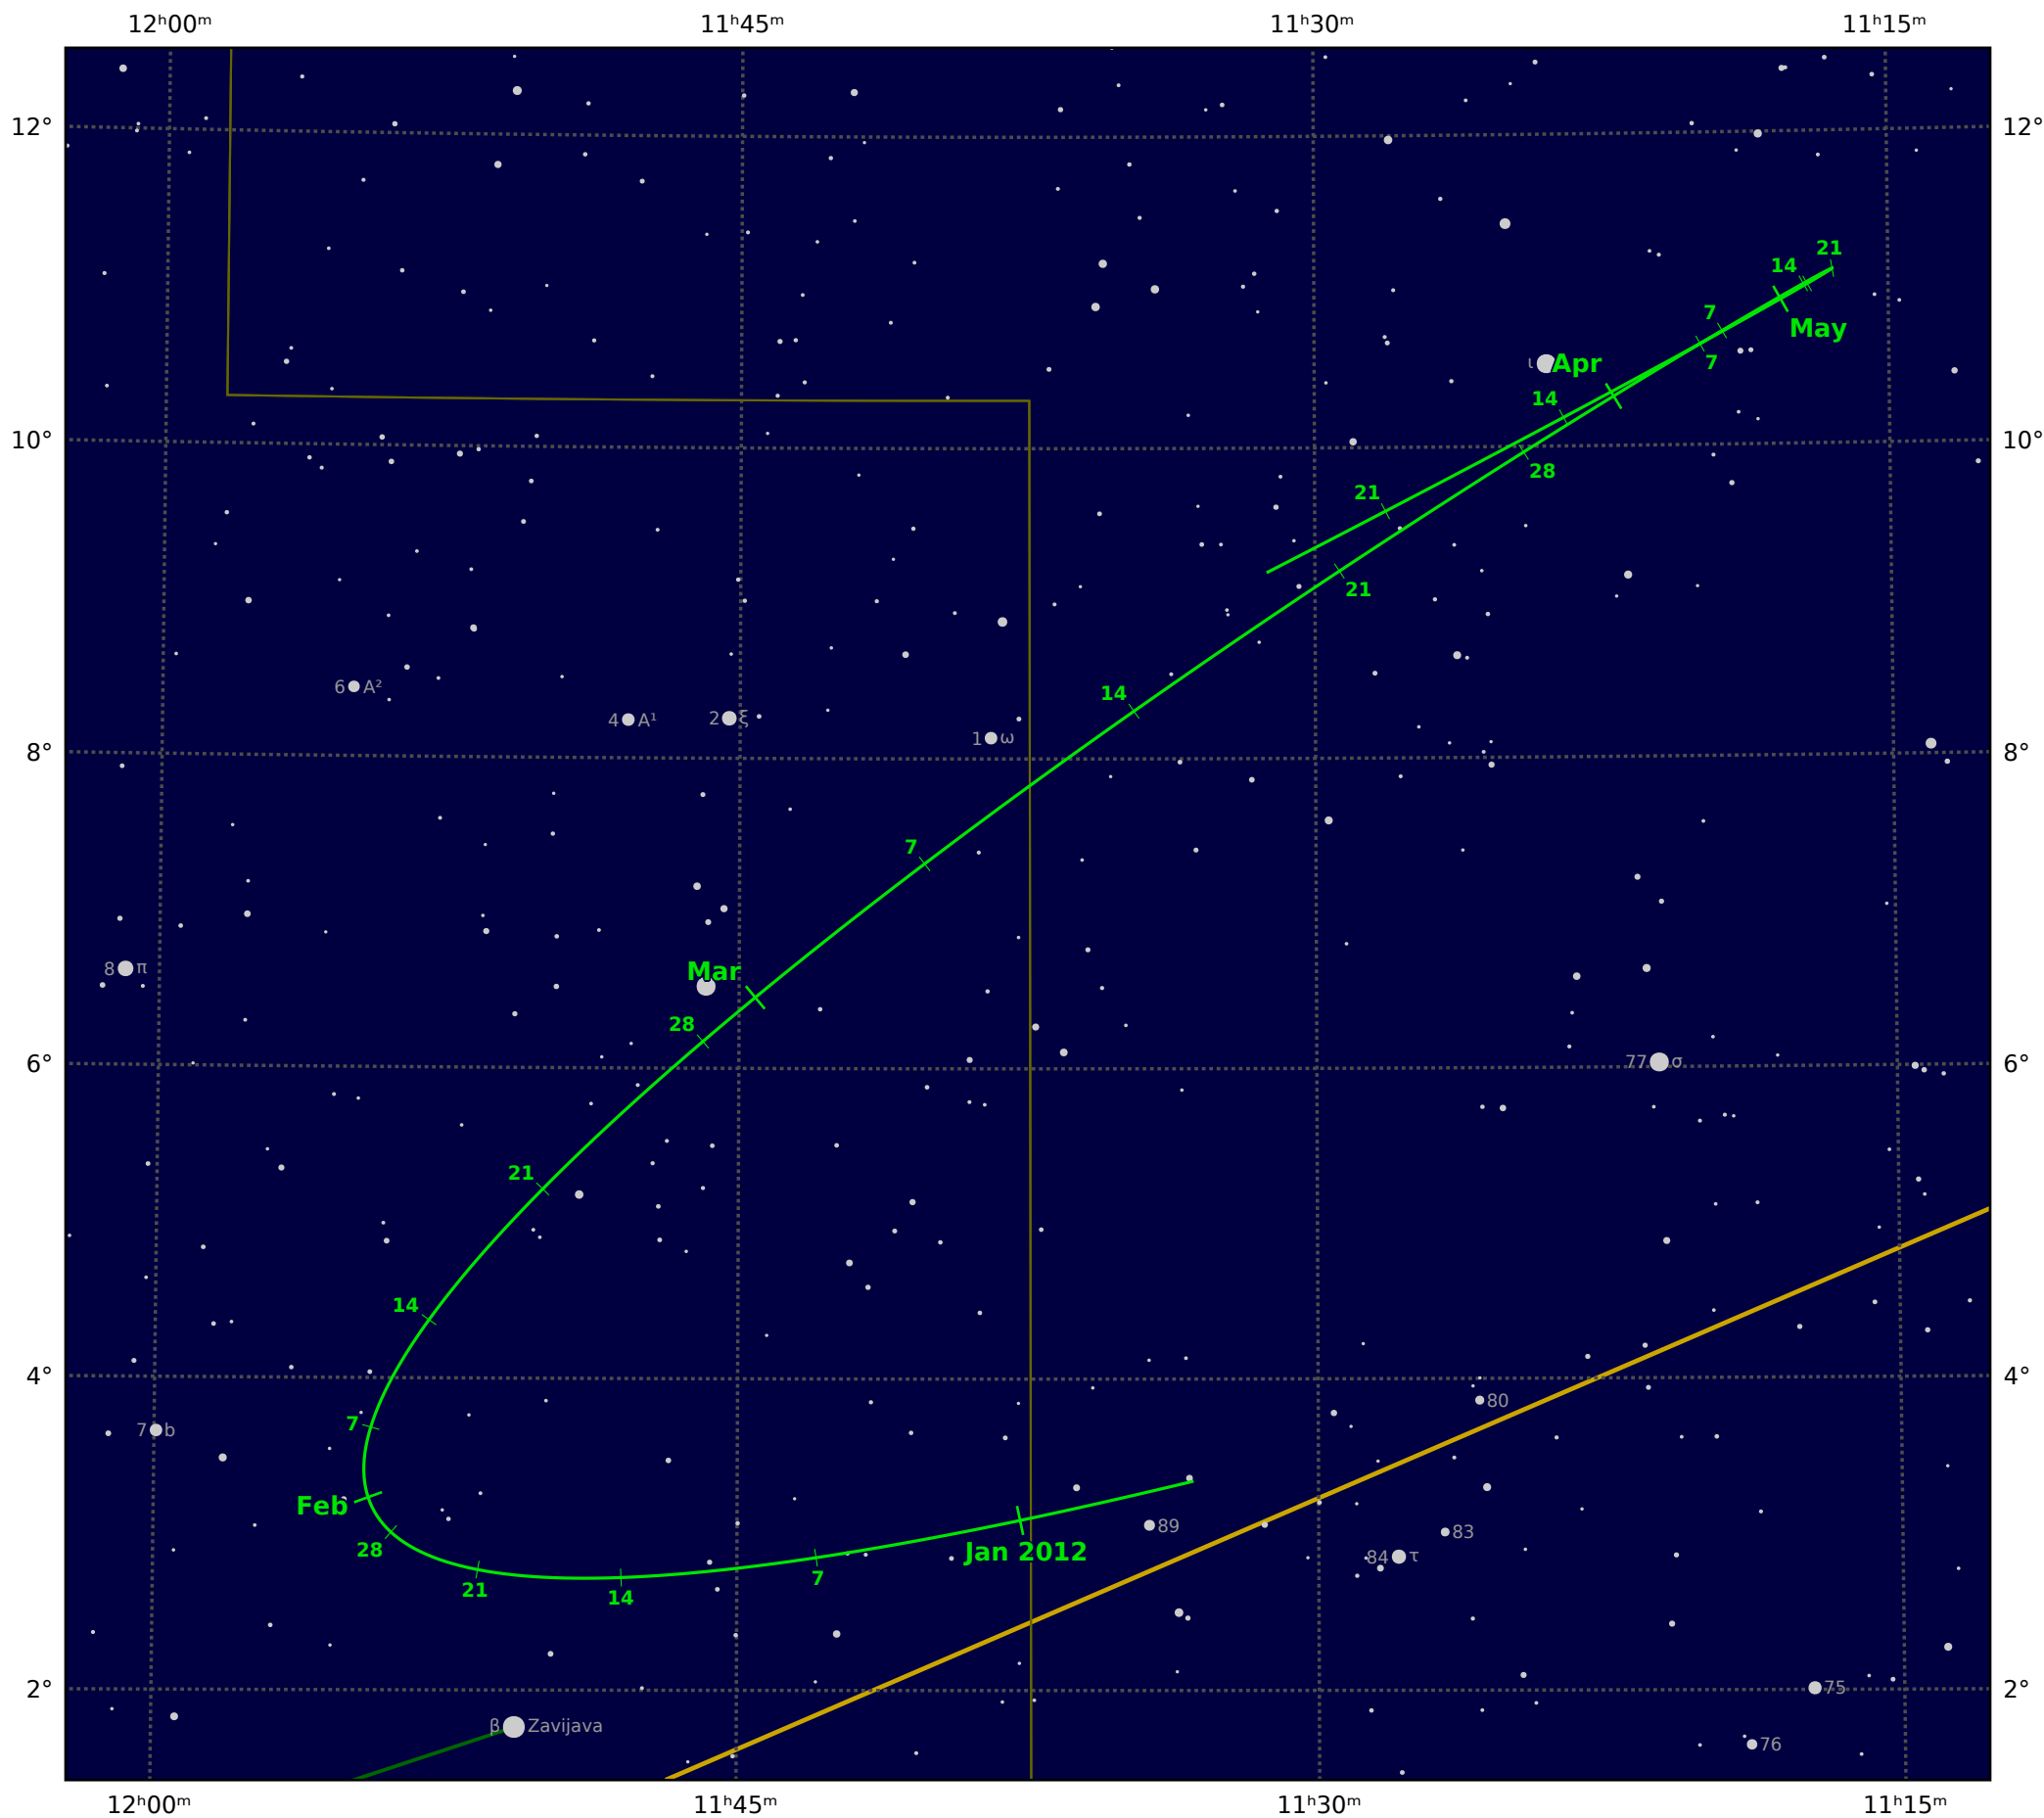

The path of Asteroid 5 Astraea around opposition on 11 Mar 2012

© Dominic Ford 2011-2021. Downloaded from <https://in-the-sky.org>

Magnitude scale: ● 9.5 ● 9.0 ● 8.5 ● 8.0 ● 7.5 ● 7.0 ● 6.5 ● 6.0 ● 5.5 ● 5.0 ● 4.5 ● 4.0 ● 3.5

— Ecliptic Plane