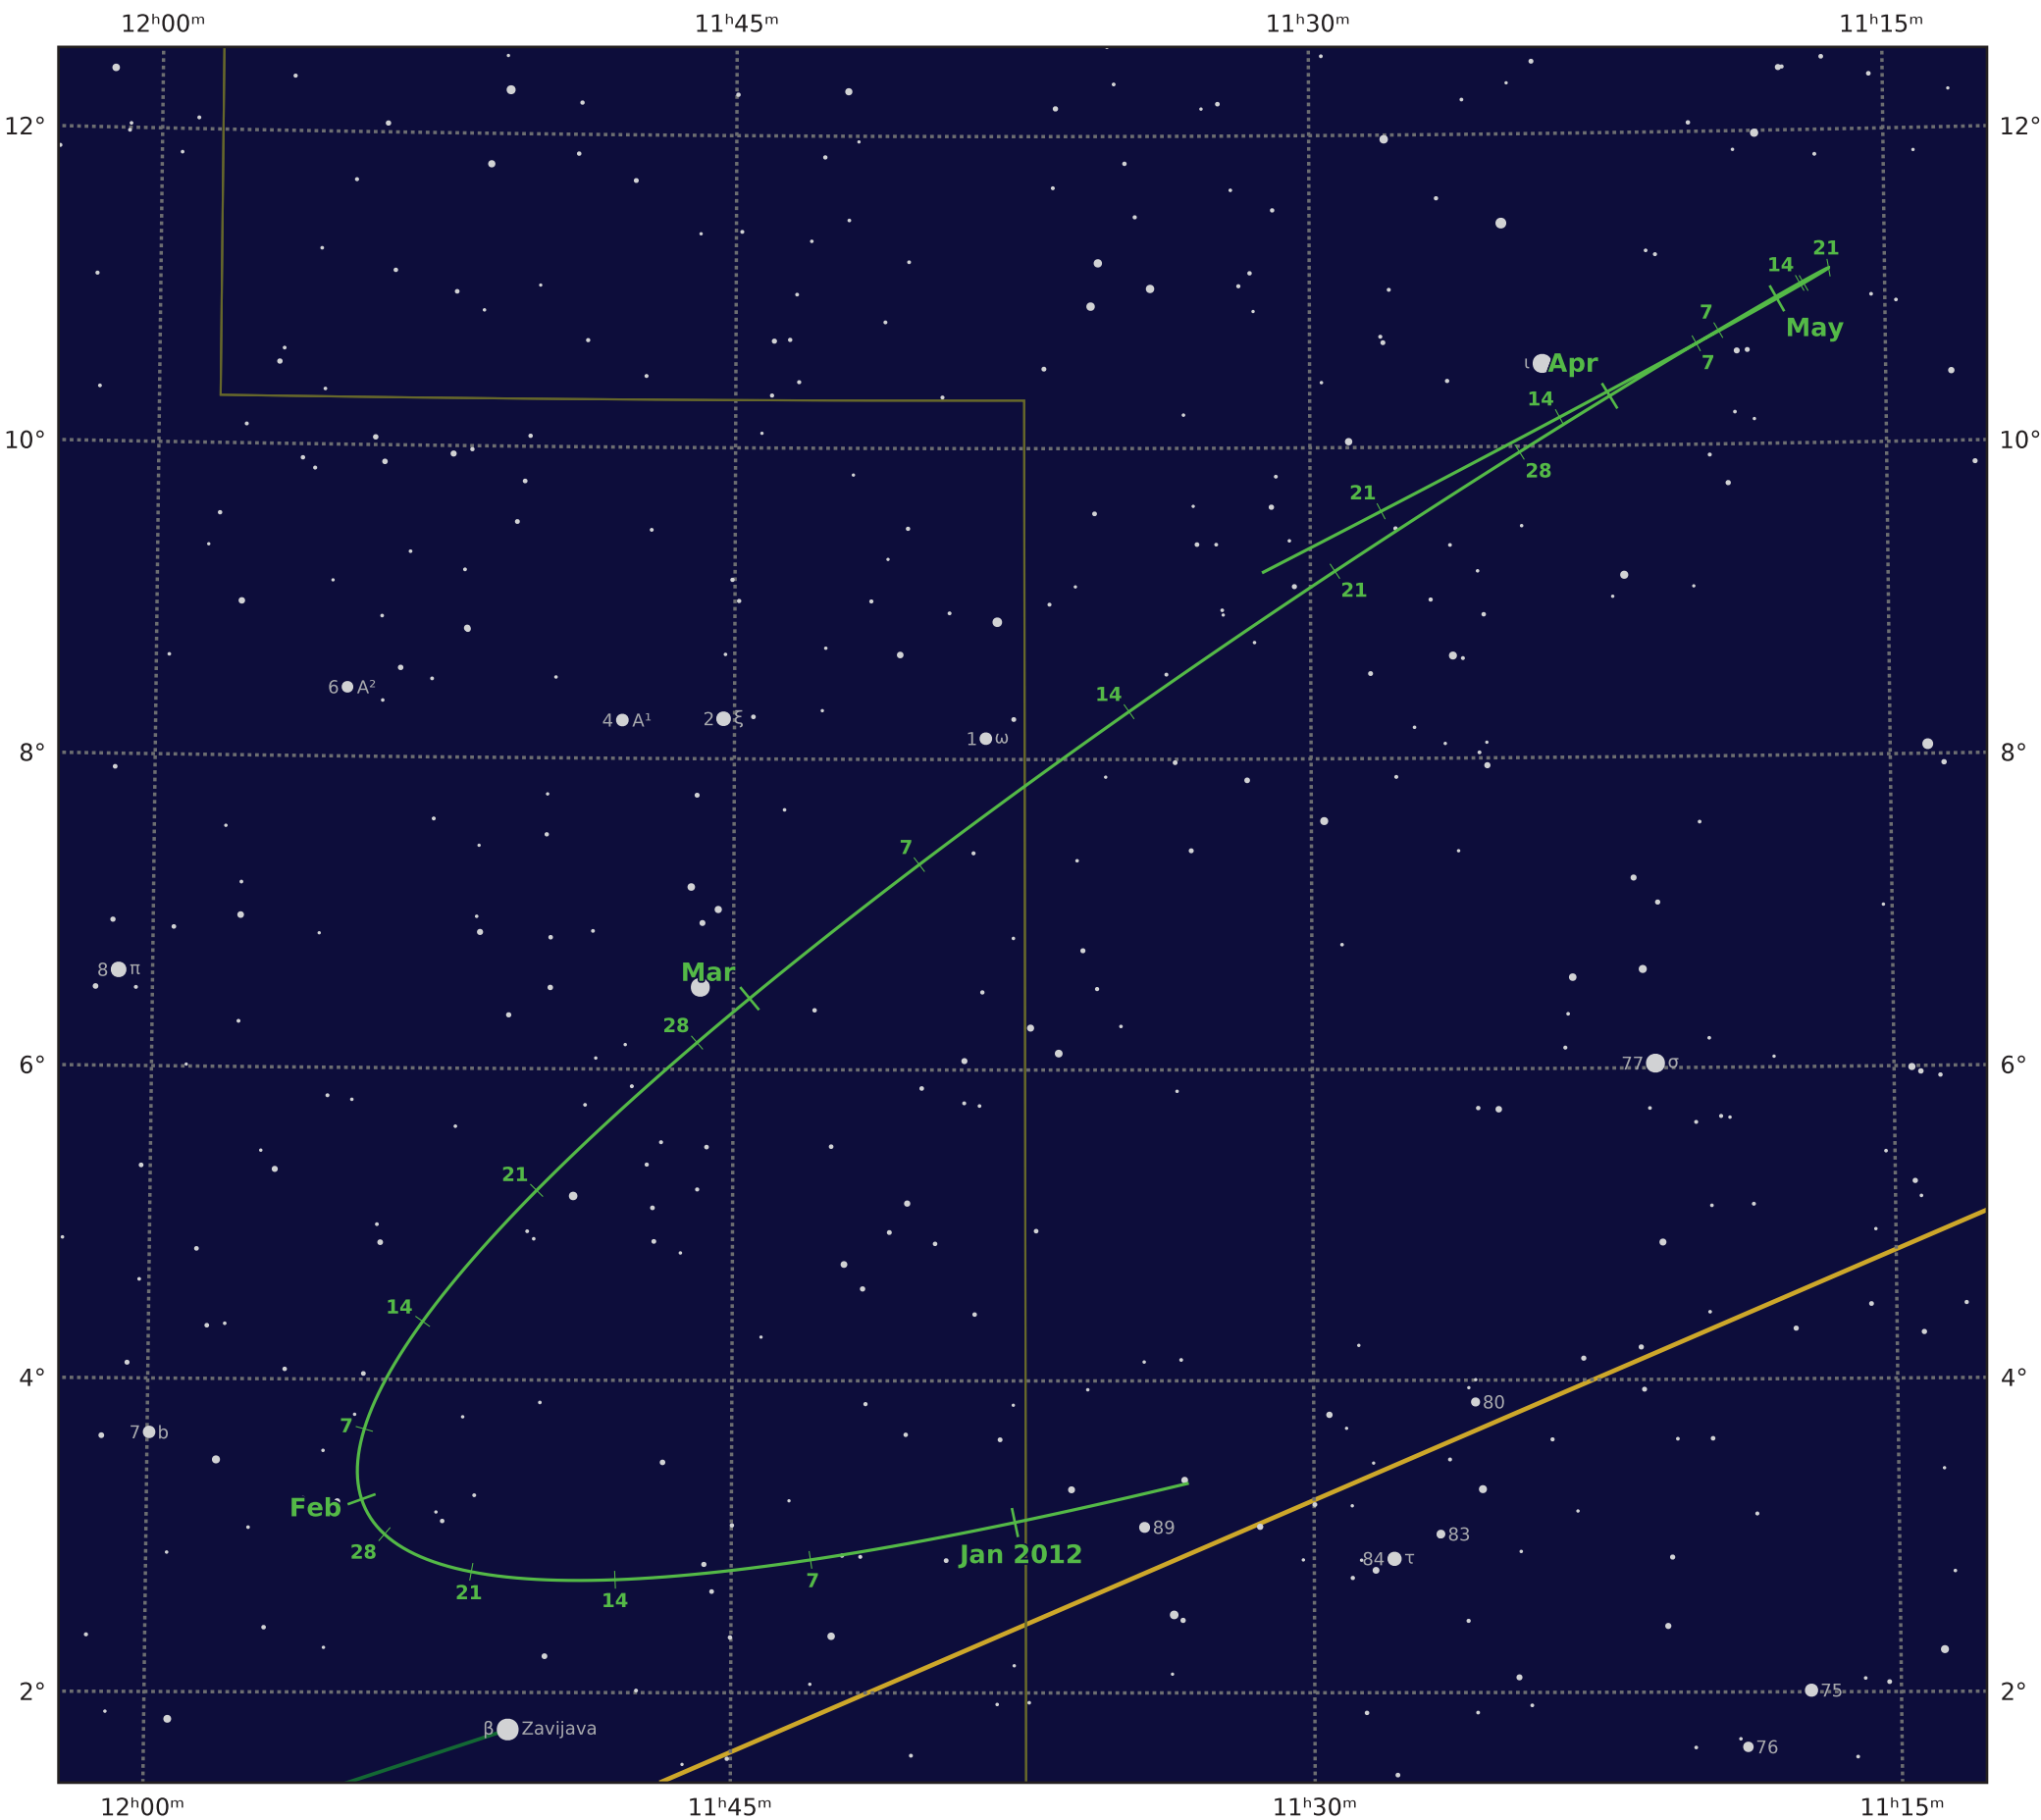

The path of Asteroid 5 Astraea around opposition on 11 Mar 2012

© Dominic Ford 2011–2021. Downloaded from <https://in-the-sky.org>

Magnitude scale: ● 9.5 ● 9.0 ● 8.5 ● 8.0 ● 7.5 ● 7.0 ● 6.5 ● 6.0 ● 5.5 ● 5.0 ● 4.5 ● 4.0 ● 3.5

— Ecliptic Plane